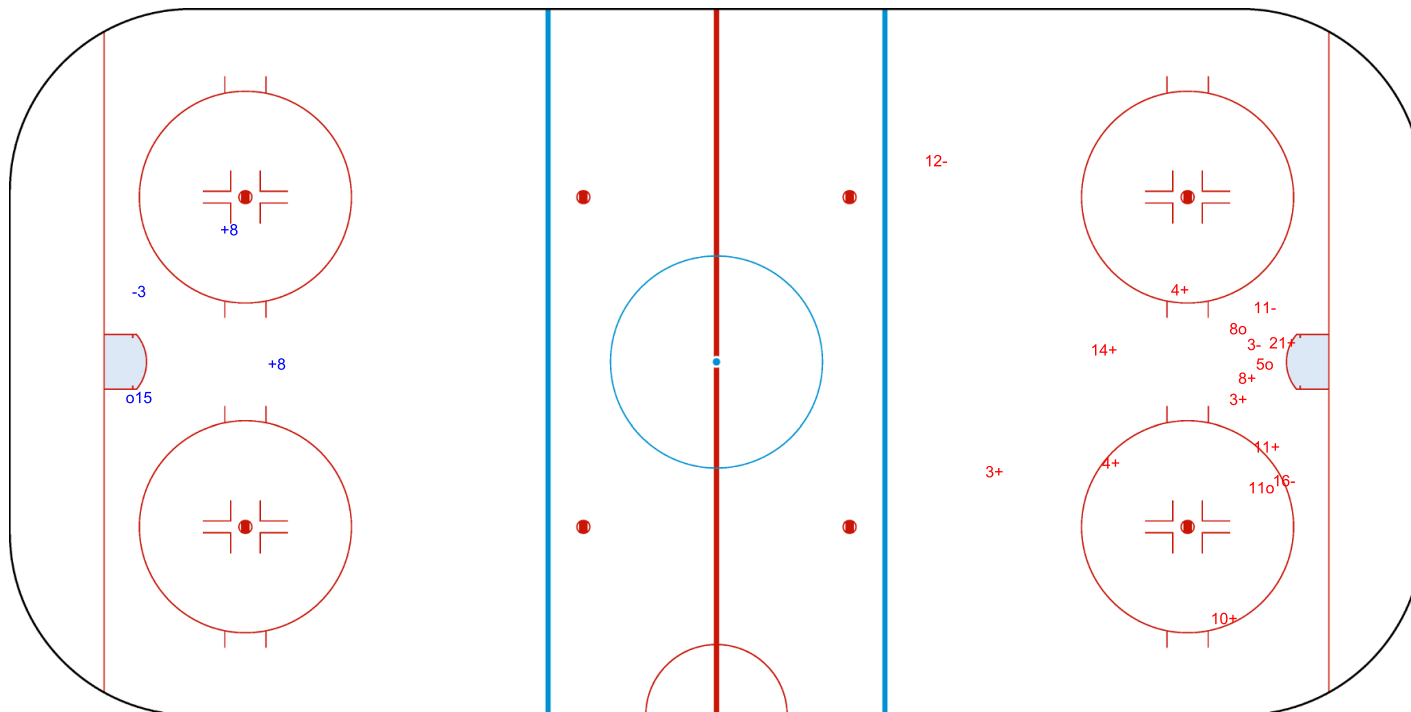

SHOT CHART
AUT - TPE

Shots by TPE
Goals (o): 1
SSG (+): 2
SSP (-): 0
SPG (-): 1

GK 20 of AUT

AUT → 1st Period ← TPE

Shots by AUT
Goals (o): 3
SSP (>): 0
SSG (+): 9
SPG (-): 4

GK 1 of TPE