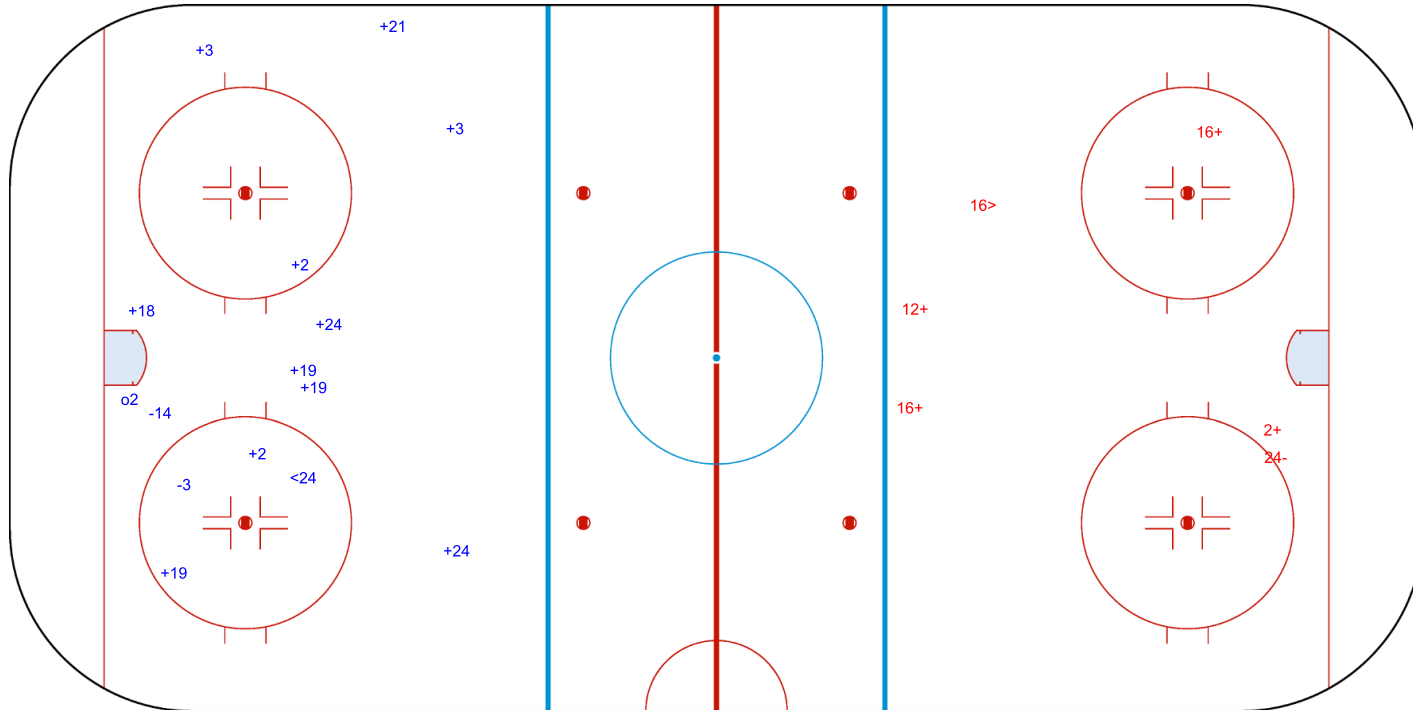

SHOT CHART
LAT - NED

Shots by NED
Goals (o): 2 SSG (+): 16
SSP (<): 2 SPG (-): 2

GK 25 of LAT

LAT → 1st Period ← NED

Shots by LAT
Goals (o): 1 SSG (+): 3
SSP (>): 2 SPG (-): 0

GK 1 of NED

Shots by NED

Goals (o): 1 SSG (+): 11
SSP (<): 1 SPG (-): 2

GK 25 of LAT

LAT

3rd Period

NED

Shots by LAT

Goals (o): 0 SSG (+): 4
SSP (>): 1 SPG (-): 1

GK 1 of NED

Legend:	
GK	Goalkeeper
SPG	Shots past goal
SSG	Shots saved by goalkeeper
SSP	Shots saved by player