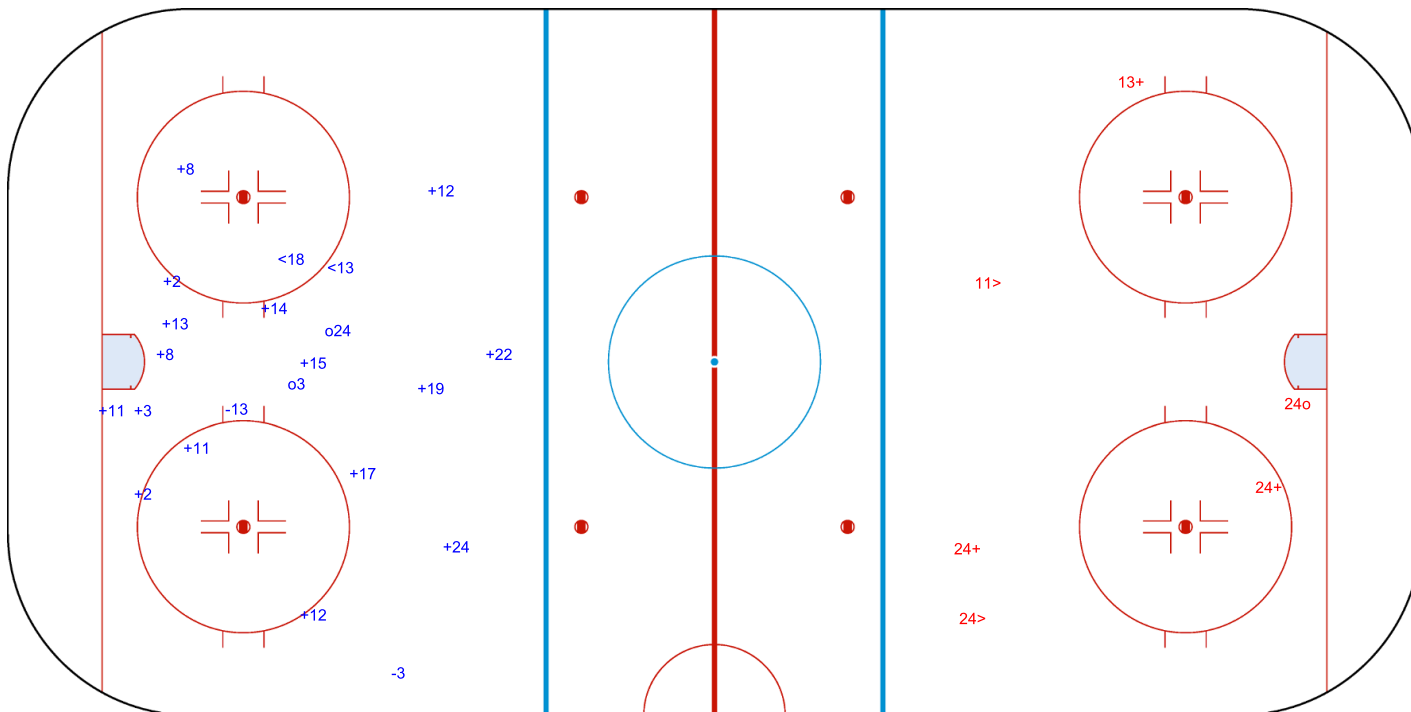

SHOT CHART
LAT - NED

Shots by NED
Goals (o): 2 SSG (+): 16
SSP (<): 2 SPG (-): 2

GK 25 of LAT

LAT → 1st Period ← NED

Shots by LAT
Goals (o): 1 SSG (+): 3
SSP (>): 2 SPG (-): 0

GK 1 of NED

Shots by NED

Goals (o): 1 SSG (+): 11
SSP (<): 1 SPG (-): 2

GK 25 of LAT

LAT

3rd Period

NED

Shots by LAT

Goals (o): 0 SSG (+): 4
SSP (>): 1 SPG (-): 1

GK 1 of NED

Legend:	
GK	Goalkeeper
SPG	Shots past goal
SSG	Shots saved by goalkeeper
SSP	Shots saved by player