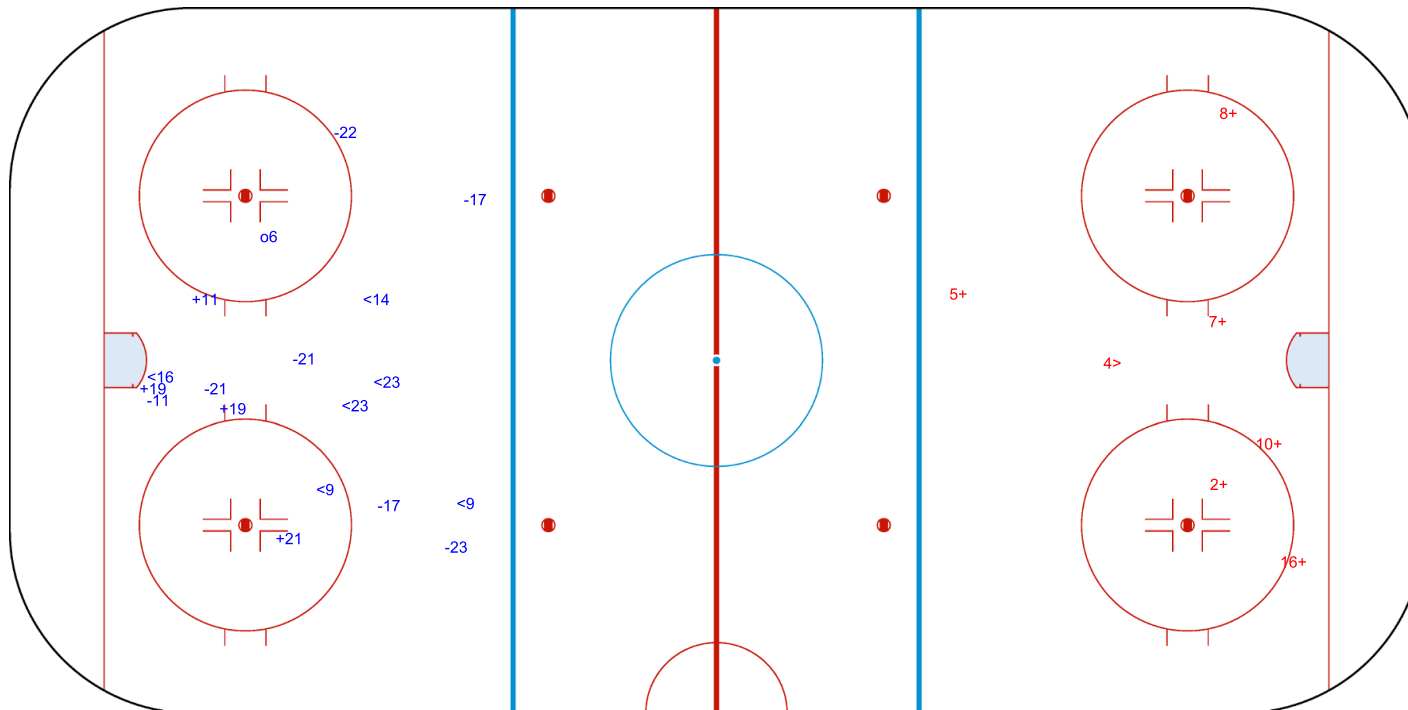

### SHOT CHART

BIH - NZL

1st Period

Shots by NZL

Goals (o): 1    SSG (+): 4  
SSP (<): 6    SPG (-): 7

GK 1 of BIH

Shots by BIH

Goals (o): 0    SSG (+): 6  
SSP (>): 1    SPG (-): 0