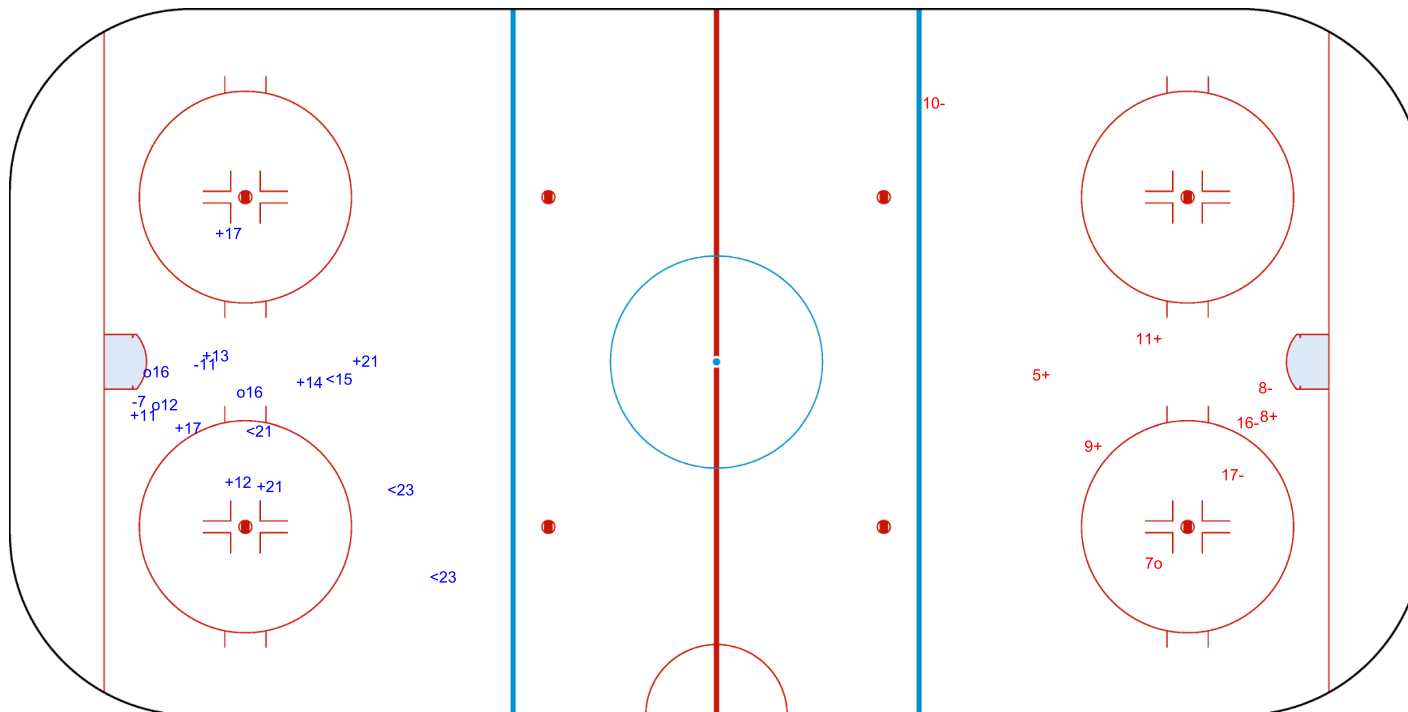

Shots by NZL  
Goals (o): 3  
SSP (<): 4  
SSG (+): 8  
SPG (-): 2

GK 1 of BIH

BIH → 3rd Period ← NZL

Shots by BIH  
Goals (o): 1  
SSP (>): 0  
SSG (+): 4  
SPG (-): 4

GK 1 of NZL

Legend:	
<b>GK</b>	Goalkeeper
<b>SPG</b>	Shots past goal
<b>SSG</b>	Shots saved by goalkeeper
<b>SSP</b>	Shots saved by player