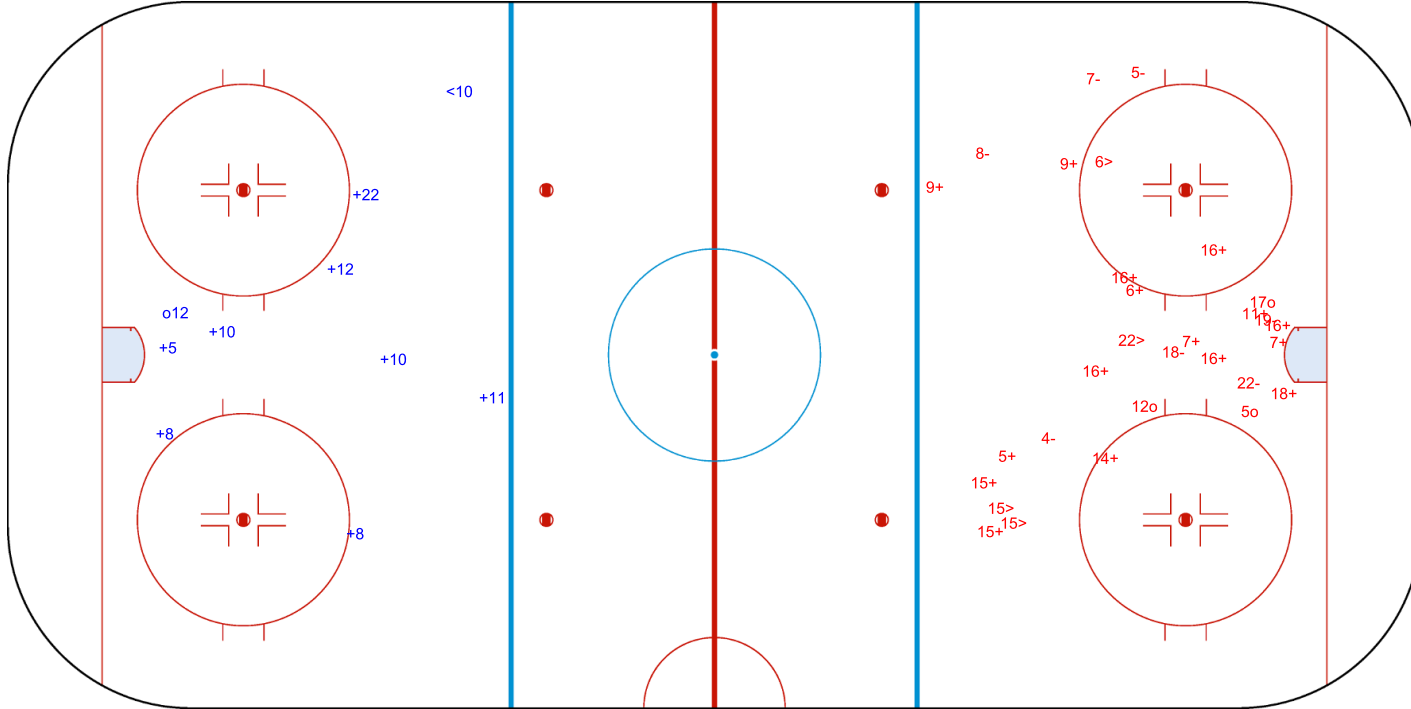

### SHOT CHART

BIH - NZL

1st Period

Shots by NZL

Goals (o): 1    SSG (+): 4  
SSP (<): 6    SPG (-): 7

GK 1 of BIH

Shots by BIH

Goals (o): 0    SSG (+): 6  
SSP (>): 1    SPG (-): 0

GK 1 of NZL

Shots by BIH

Goals (o): 1    SSG (+): 8  
SSP (<): 1    SPG (-): 0

GK 1 of NZL

2nd Period

Shots by NZL

Goals (o): 3    SSG (+): 16  
SSP (>): 4    SPG (-): 7

GK 1 of BIH