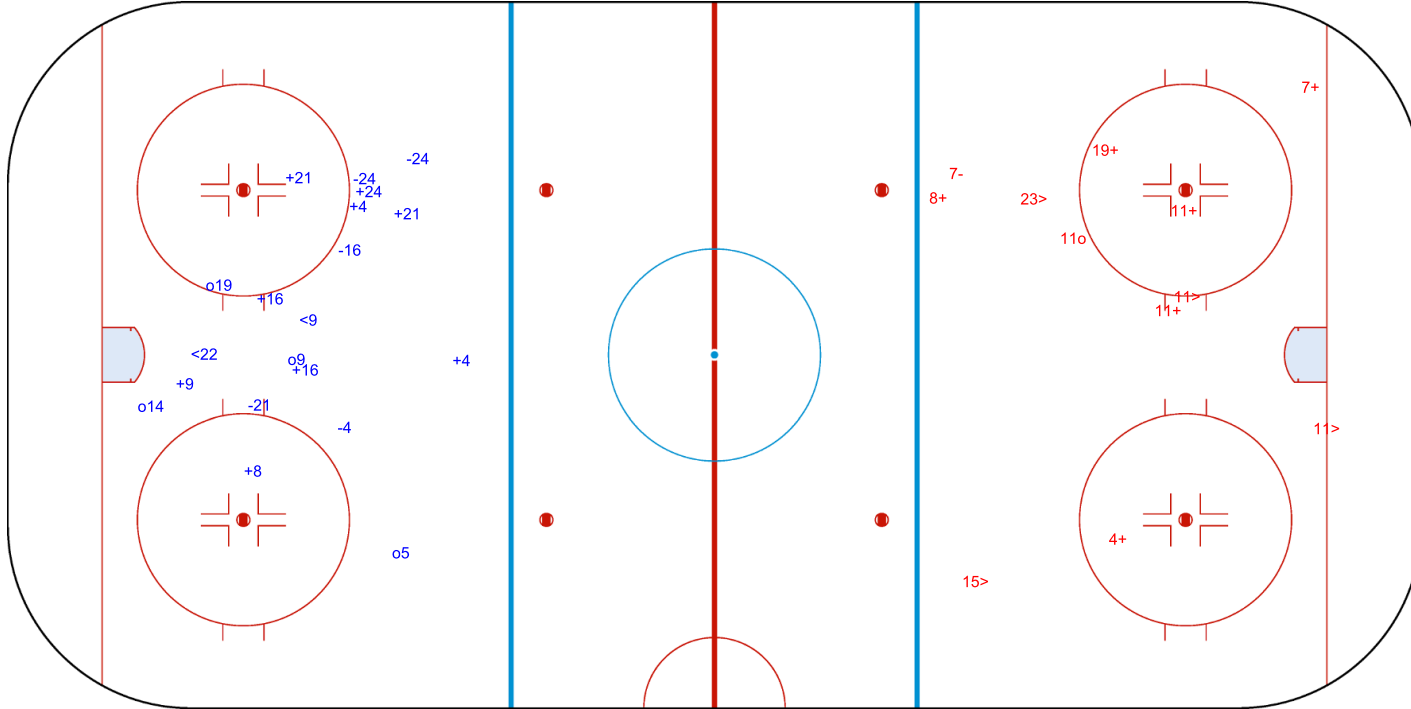

Shots by NZL

Goals (o): 1

SSG (+): 6

SSP (>): 4

SPG (-): 1

GK 20 of ISL

Shots by NZL
Goals (o): 0
SSP (<): 2
SSG (+): 10
SPG (-): 2

GK 20 of ISL