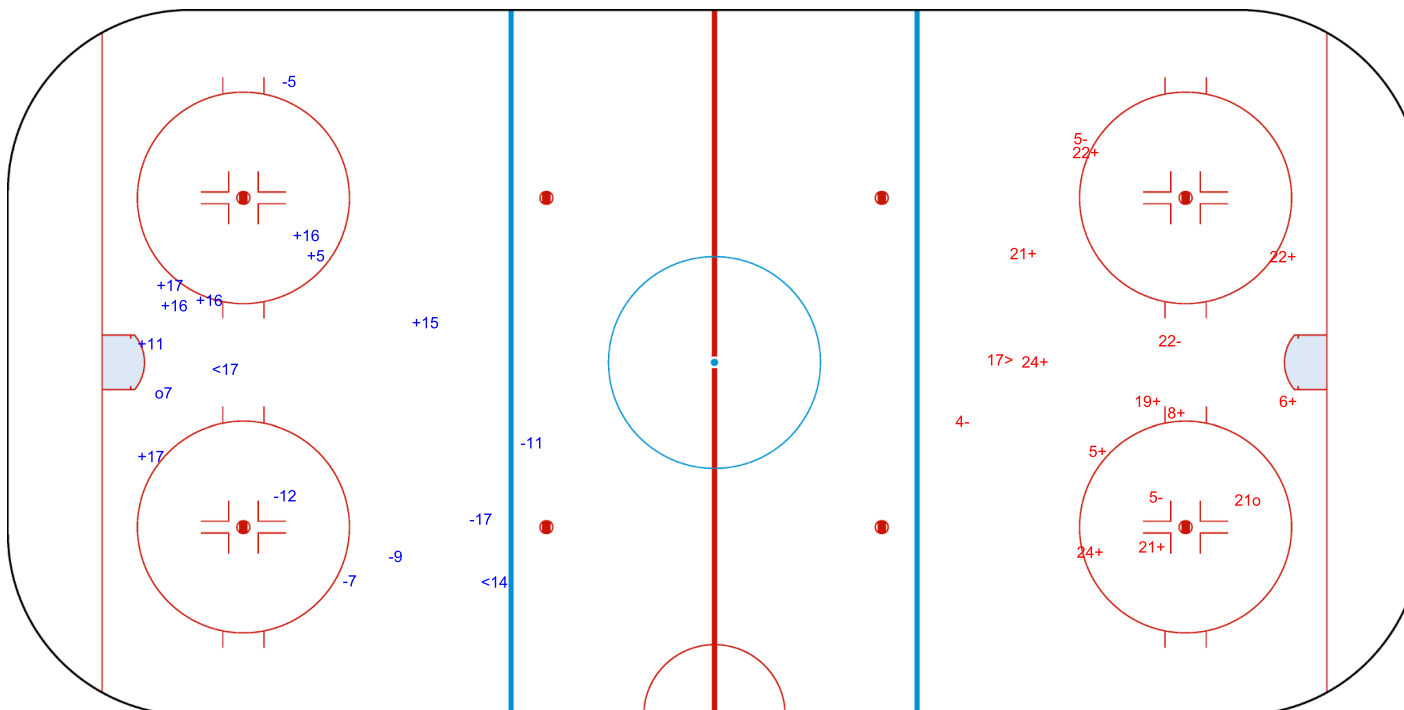

SHOT CHART

ISL - NZL

1st Period

Shots by NZL

Goals (o): 1 SSG (+): 8
SSP (-): 2 SPG (-): 6

GK 20 of ISL

Shots by ISL

Goals (o): 1 SSG (+): 10
SSP (>): 1 SPG (-): 4

GK 20 of NZL

Shots by ISL

Goals (o): 4

SSG (+): 9

SSP (<): 2

SPG (-): 5

GK 20 of NZL

2nd Period