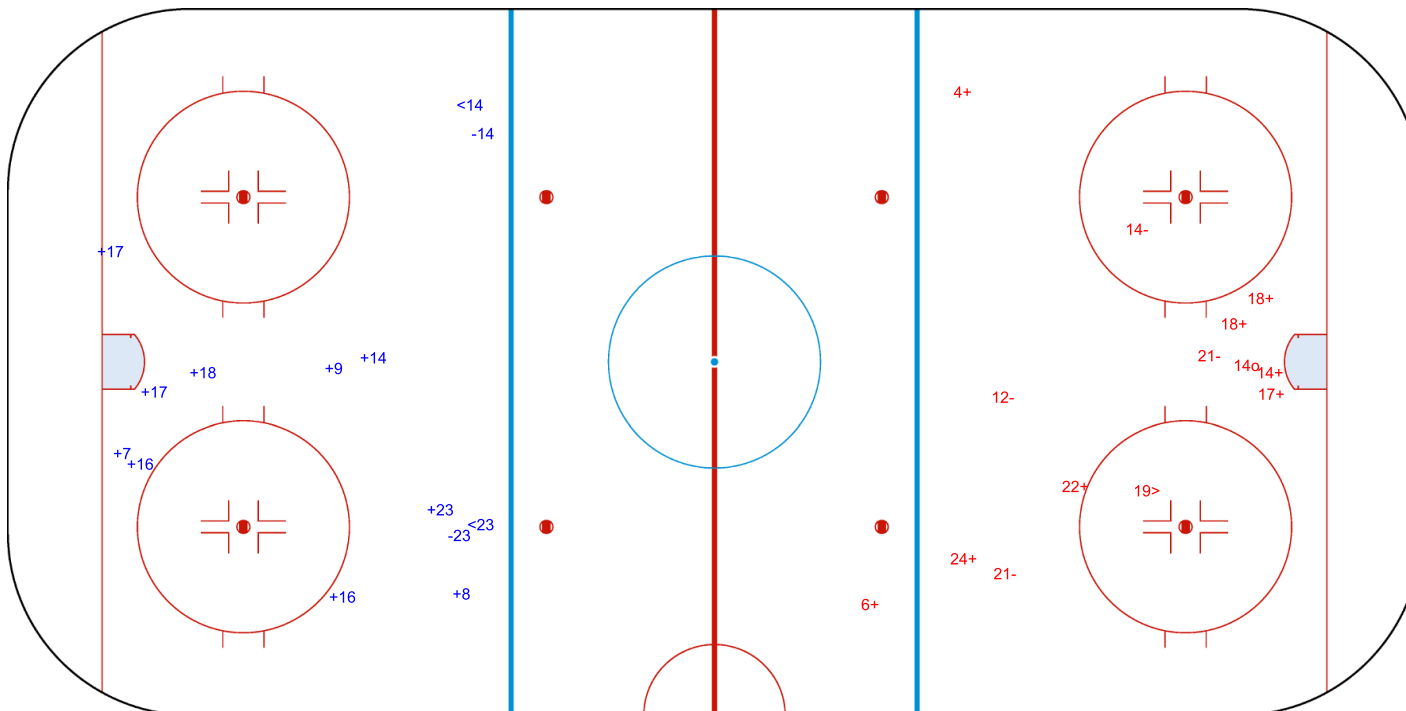

Shots by NZL
Goals (o): 0
SSP (<): 2
SSG (+): 10
SPG (-): 2

GK 20 of ISL

ISL → 3rd Period ← NZL

Shots by ISL
Goals (o): 1
SSP (>): 1
SSG (+): 8
SPG (-): 4

GK 20 of NZL

Legend:		
GK	Goalkeeper	
SPG	Shots past goal	
SSG	Shots saved by goalkeeper	
SSP	Shots saved by player