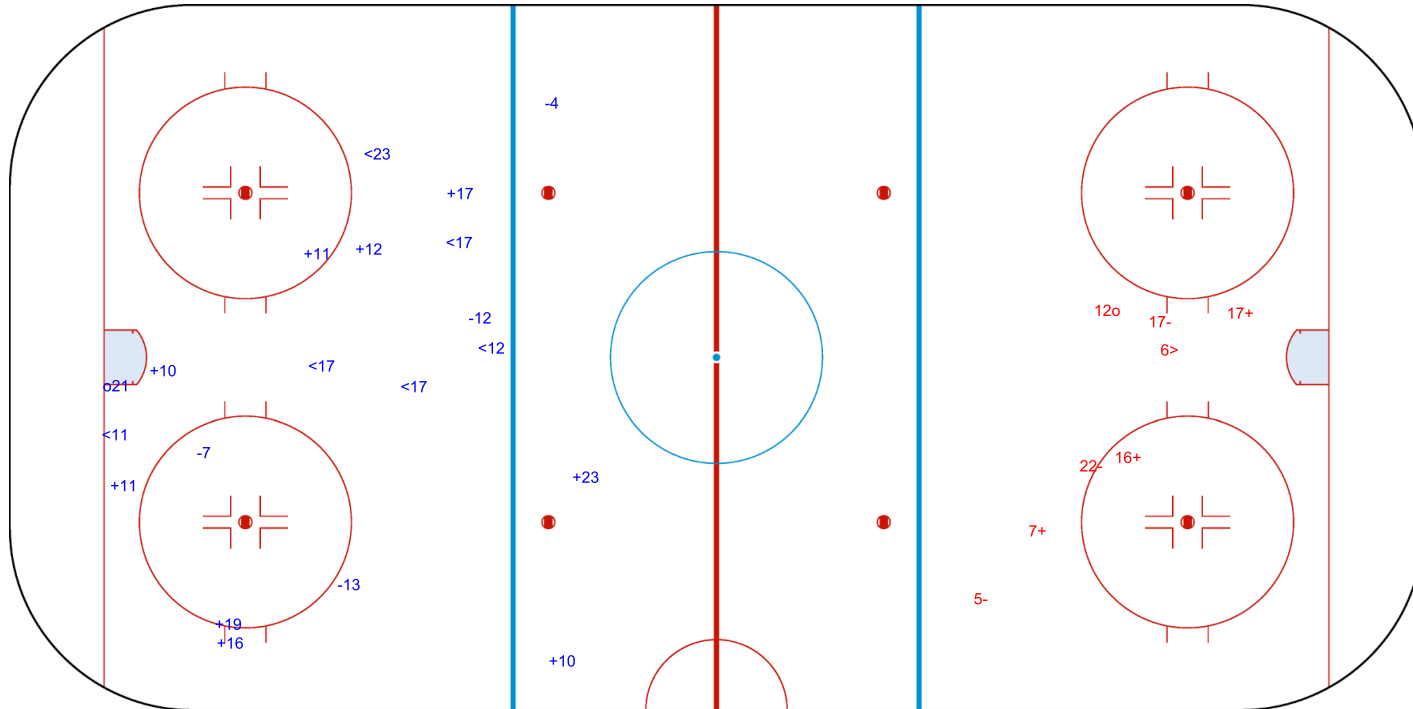

SHOT CHART
FRA - AUT

Shots by AUT
Goals (o): 1
SSP (<): 6
SSG (+): 9
SPG (-): 4

GK 20 of FRA

FRA → 1st Period ← AUT

Shots by FRA
Goals (o): 1
SSP (>): 1
SSG (+): 3
SPG (-): 3

GK 25 of AUT

Shots by FRA

Goals (o): 1 SSG (+): 6
SSP (<): 1 SPG (-): 5