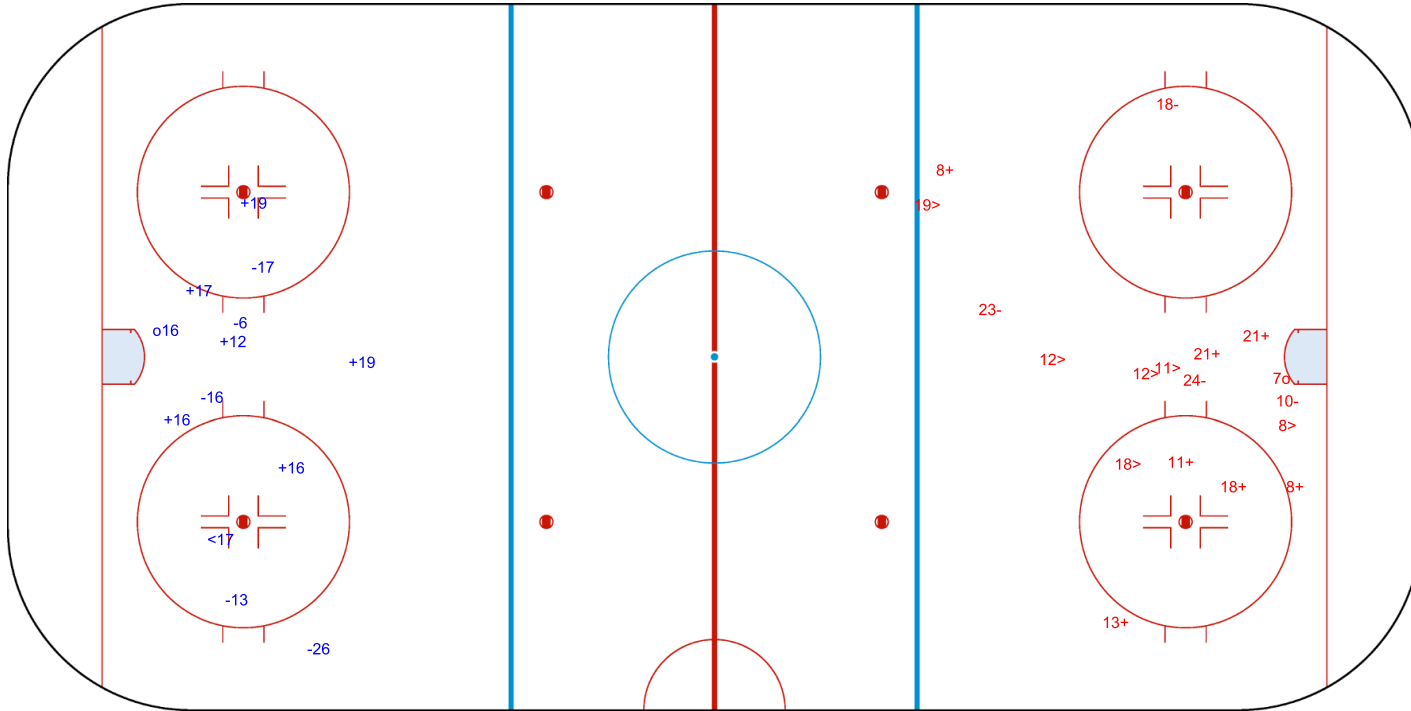

o16

GK 25 of AUT

2nd Period

Shots by AUT

Goals (o): 1 SSG (+): 7
SSP (>): 6 SPG (-): 4

o7

GK 20 of FRA

Shots by AUT
Goals (o): 1
SSP (<): 7
SSG (+): 10
SPG (-): 4