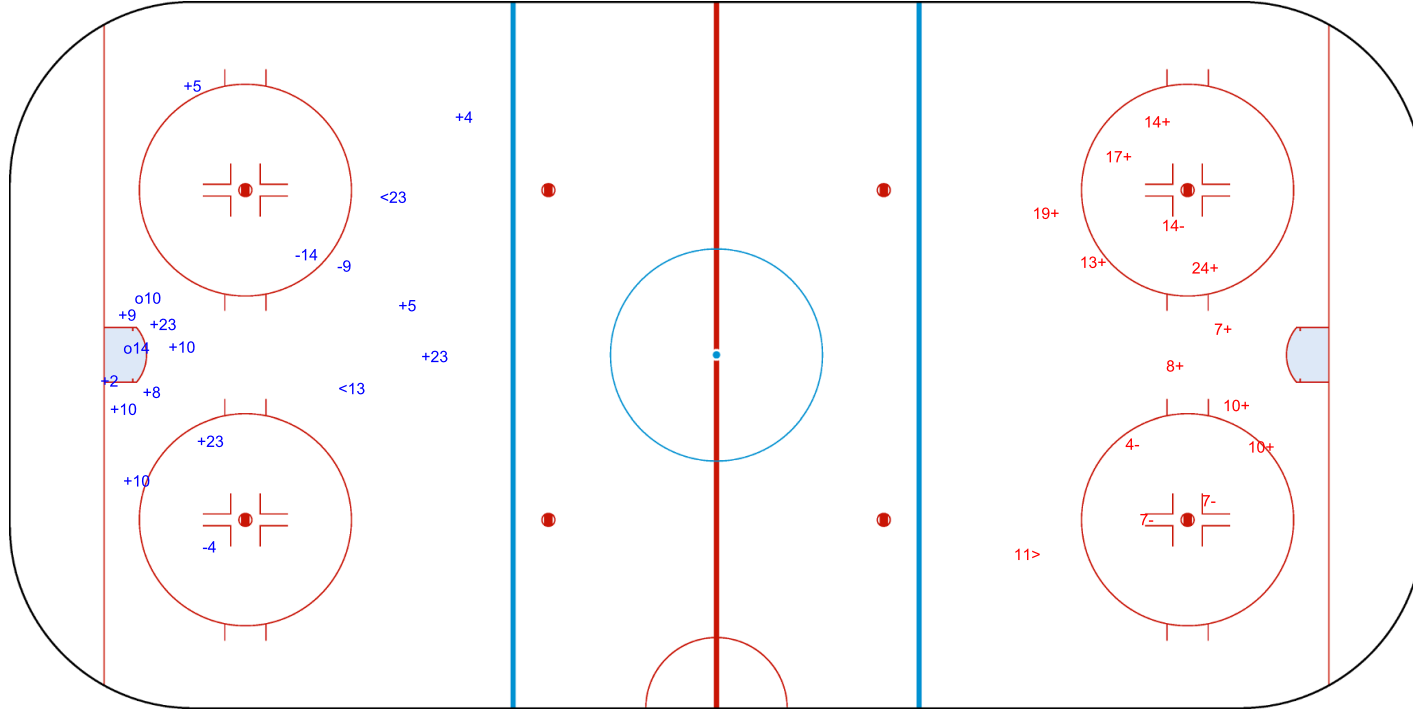

Shots by NED
Goals (o): 2   SSG (+): 12
SSP (<): 2   SPG (-): 3

GK 20 of AUT

AUT → 3rd Period ← NED

Shots by AUT
Goals (o): 0   SSG (+): 9
SSP (>): 1   SPG (-): 4