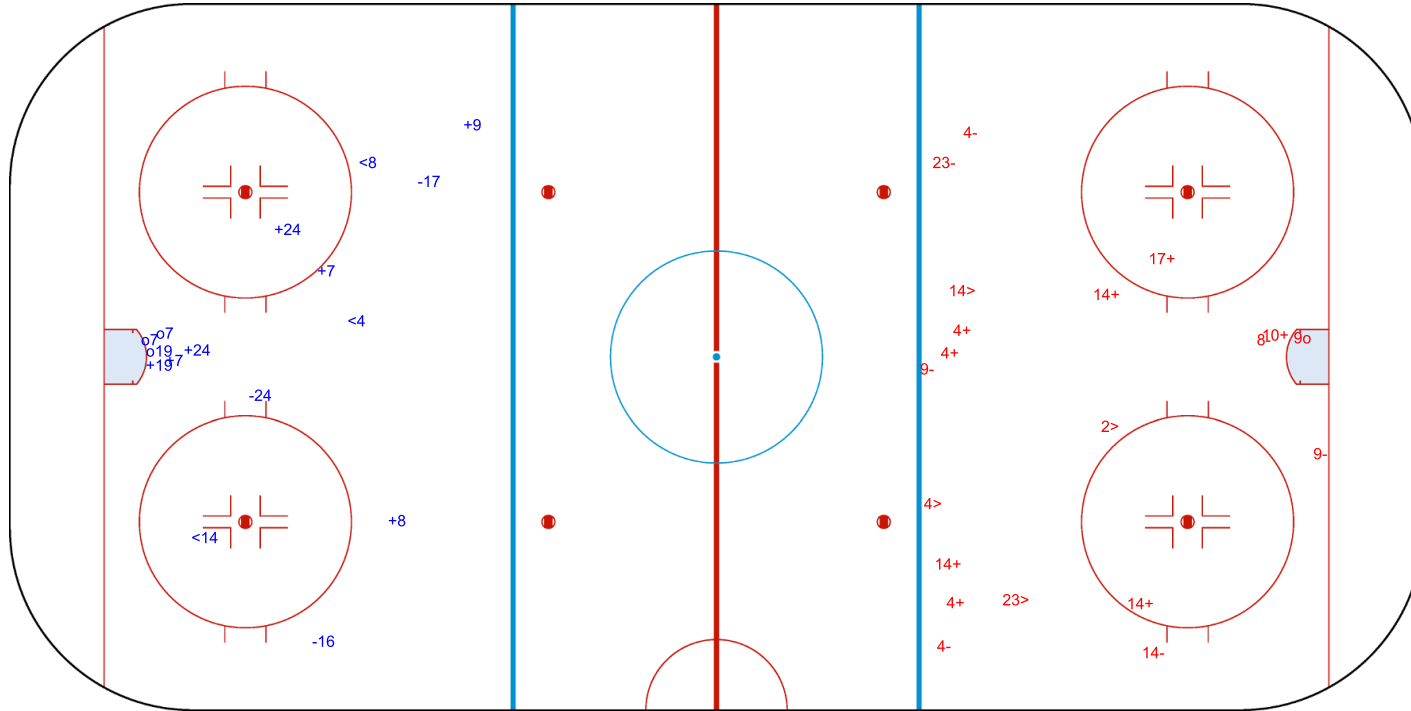

Shots by AUT

Goals (o): 3    SSG (+): 7  
SSP (<): 3    SPG (-): 3

GK 1 of NED

GK 25 of NED

2nd Period

Shots by NED

Goals (o): 1    SSG (+): 8  
SSP (>): 4    SPG (-): 7

GK 20 of AUT