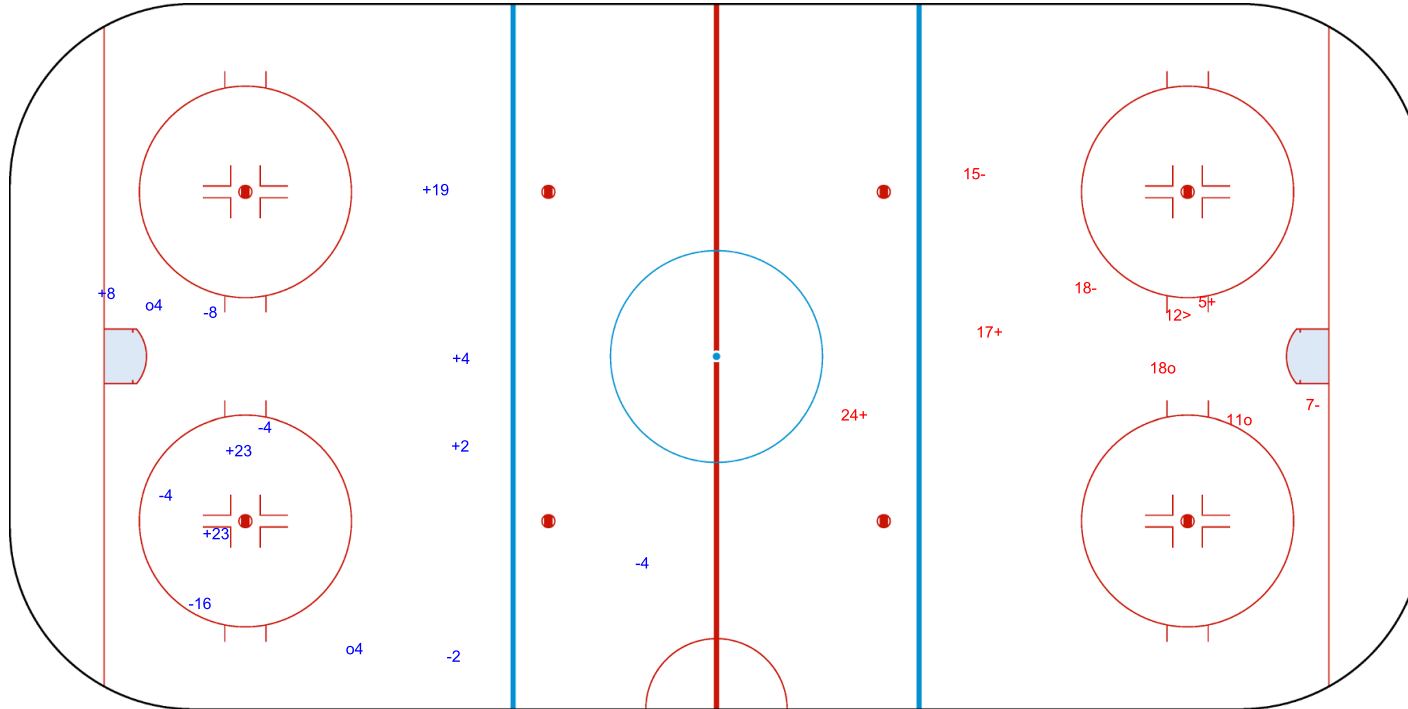

**SHOT CHART**  
**AUT - NED**

Shots by NED  
Goals (o): 2  
SSP (<): 0  
SSG (+): 6  
SPG (-): 6

GK 20 of AUT

**1st Period**

Shots by AUT  
Goals (o): 2  
SSP (>): 1  
SSG (+): 3  
SPG (-): 3

GK 1 of NED

GK 25 of NED