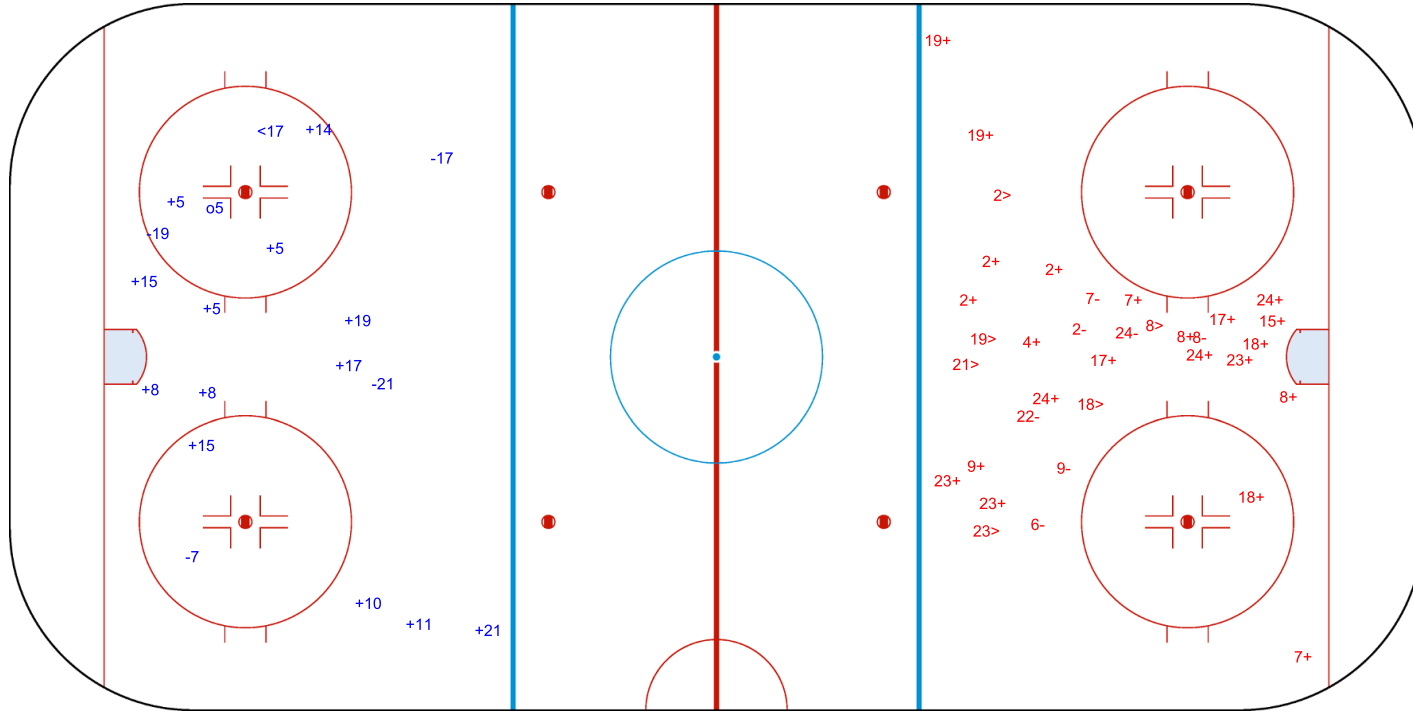

GK 20 of SLO

2nd Period

Shots by SLO

Goals (o): 1 SSG (+): 7
SSP (>): 3 SPG (-): 4

GK 1 of POL

Shots by SLO

Goals (o): 1 SSG (+): 13
SSP (<): 1 SPG (-): 4

GK 1 of POL

3rd Period

Shots by POL

Goals (o): 0 SSG (+): 22
SSP (>): 6 SPG (-): 7

GK 20 of SLO

Legend:	GK Goalkeeper	SPG Shots past goal	SSG Shots saved by goalkeeper	SSP Shots saved by player
----------------	----------------------	----------------------------	--------------------------------------	----------------------------------