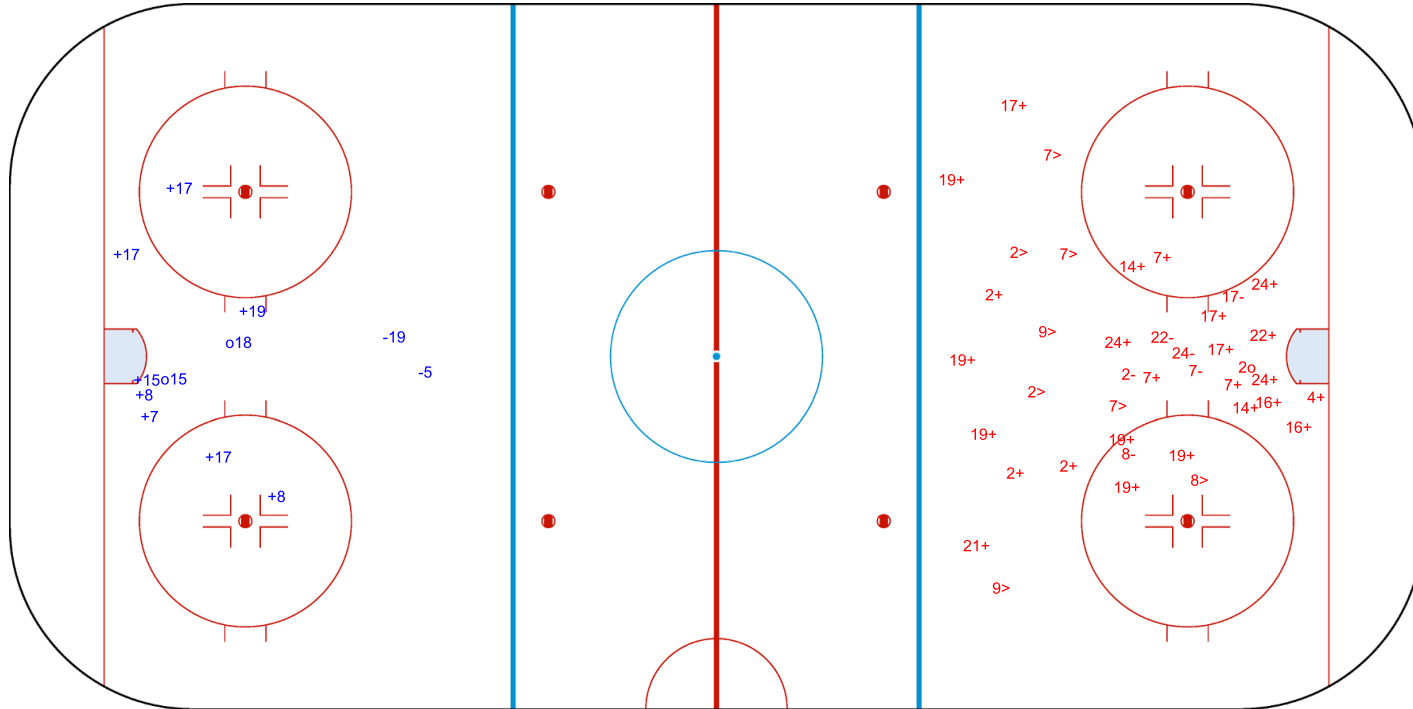

SHOT CHART
SLO - POL

Shots by SLO
Goals (o): 2
SSP (<): 0
SSG (+): 8
SPG (-): 2

GK 1 of POL

POL → 1st Period ← SLO

Shots by POL
Goals (o): 1
SSP (>): 8
SSG (+): 25
SPG (-): 6

GK 20 of SLO

2024

ICE HOCKEY
WOMEN'S WORLD
CHAMPIONSHIP
LATVIA
Riga
Division I - Group B

Latvia
Riga
VOLVO SPORTCENTER

SUN 31 MAR 2024
START TIME 16:00

IIHF ICE HOCKEY WOMEN'S WORLD CHAMPIONSHIP
DIVISION I, GROUP B

ROUND ROBIN, GAME 2

INTERNATIONAL
ICE HOCKEY
FEDERATION

Shots by POL

Goals (o): 0 SSG (+): 18
SSP (<): 6 SPG (-): 7