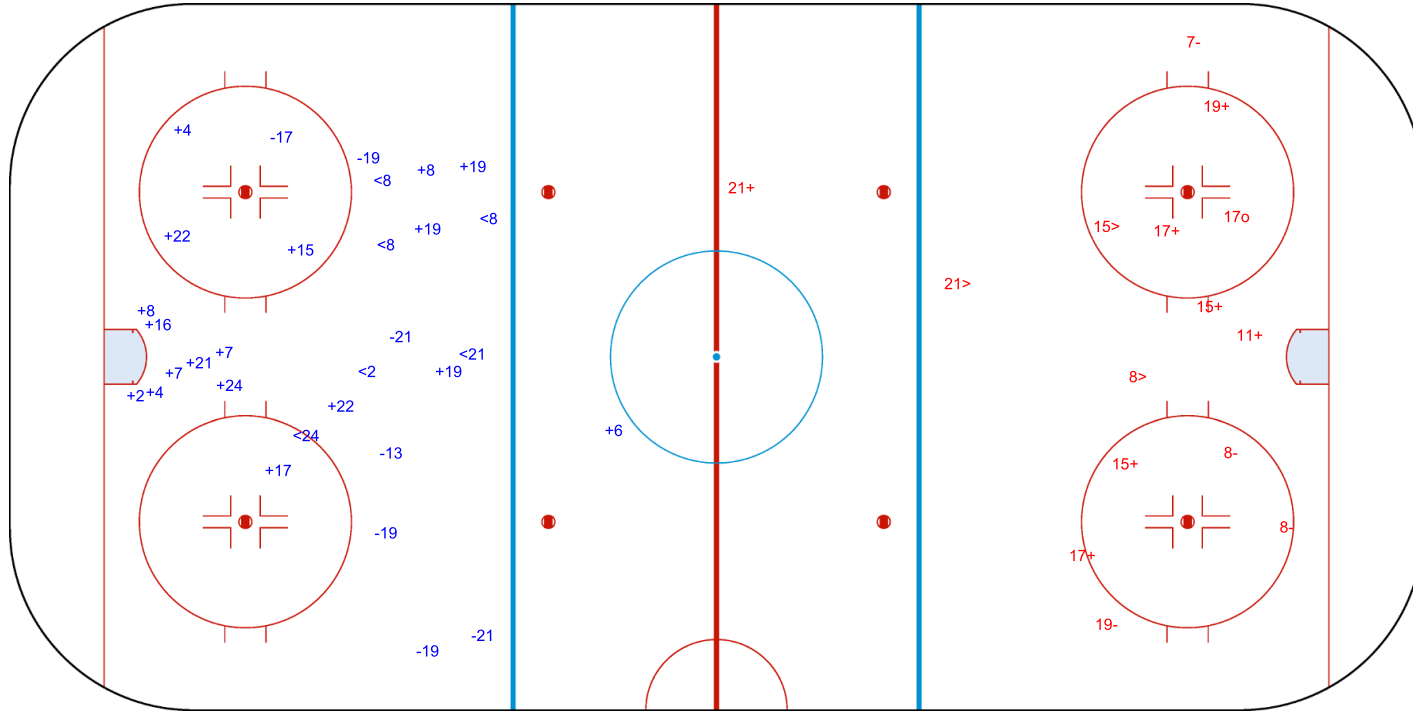

Latvia
Riga
VOLVO SPORTCENTER

SUN 31 MAR 2024
START TIME 16:00

IIHF ICE HOCKEY WOMEN'S WORLD CHAMPIONSHIP
DIVISION I, GROUP B

ROUND ROBIN, GAME 2

INTERNATIONAL
ICE HOCKEY
FEDERATION

Shots by POL

Goals (o): 0 SSG (+): 18
SSP (<): 6 SPG (-): 7

GK 20 of SLO

2nd Period

Shots by SLO

Goals (o): 1 SSG (+): 7
SSP (>): 3 SPG (-): 4

GK 1 of POL

Shots by SLO

Goals (o): 1 SSG (+): 13
SSP (<): 1 SPG (-): 4

GK 1 of POL