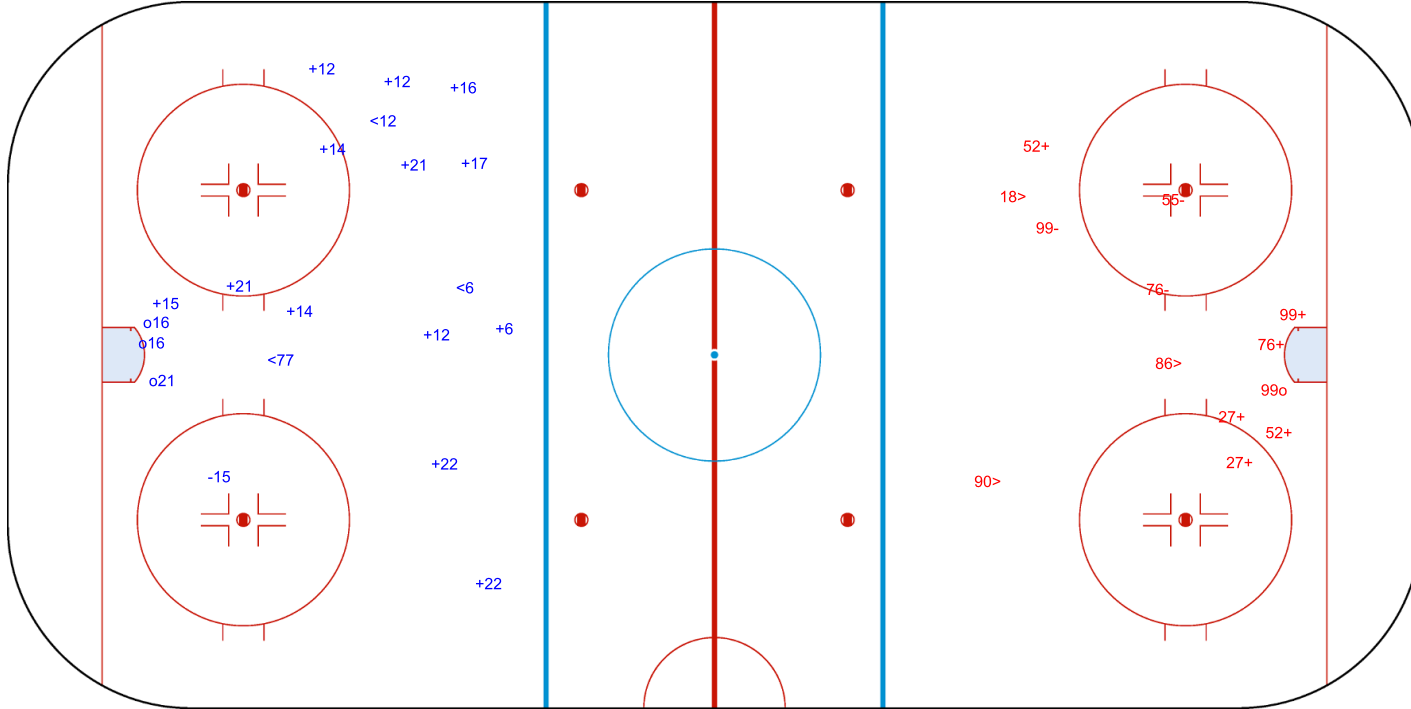

SHOT CHART
ARG - IRI

1st Period

Shots by IRI
Goals (o): 0
SSP (<): 5
SSG (+): 15
SPG (-): 4

Shots by ARG
Goals (o): 1
SSP (>): 3
SSG (+): 4
SPG (-): 2

GK 35 of ARG

GK 77 of IRI

ICE STADIUM

WED 8 NOV 2023
START TIME 15:30

ICE HOCKEY

WOMEN'S DEVELOPMENT CUP
PRELIMINARY ROUND, GAME 5

Shots by ARG

Goals (o): 3 SSG (+): 13
SSP (<): 3 SPG (-): 1

GK 77 of IRI

IRI → 2nd Period ← ARG

Shots by IRI

Goals (o): 1 SSG (+): 6
SSP (>): 3 SPG (-): 3