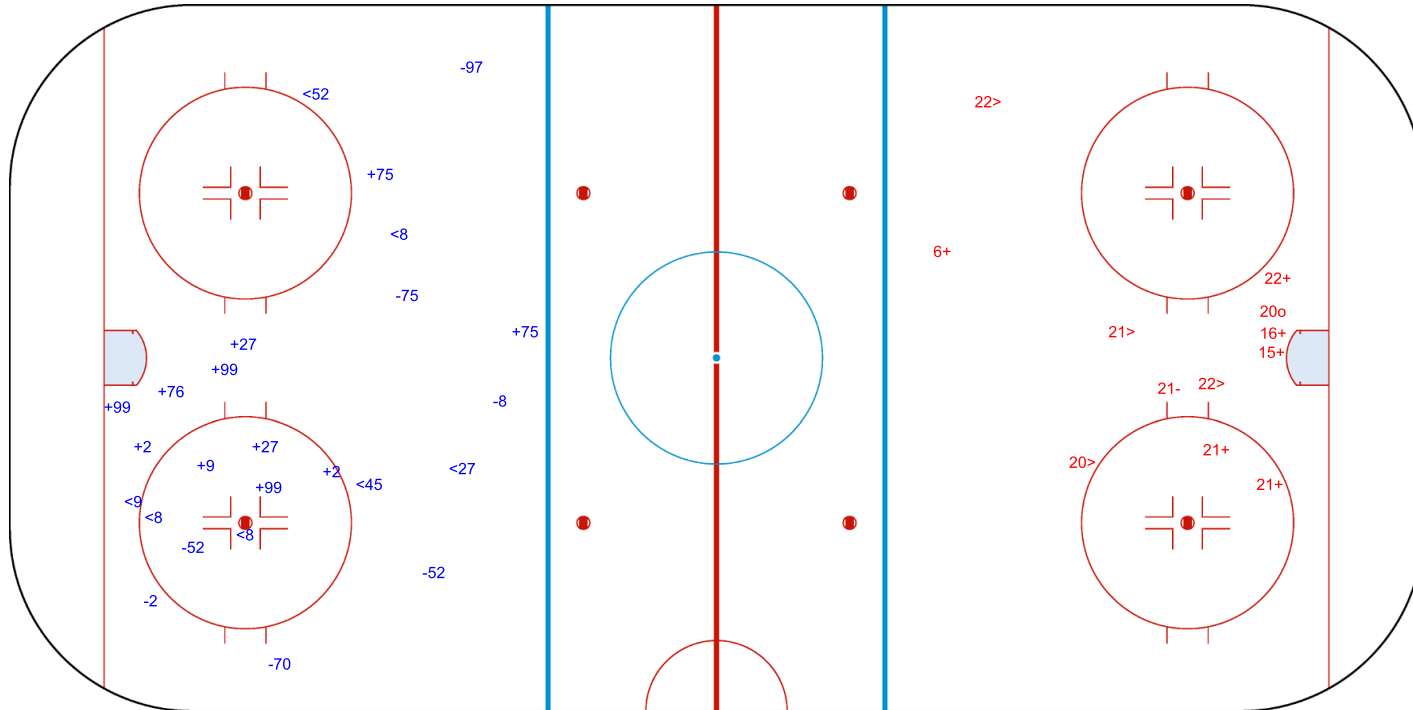

ICE HOCKEY

WOMEN'S DEVELOPMENT CUP
PRELIMINARY ROUND, GAME 5

Shots by ARG

Goals (o): 3 SSG (+): 13
SSP (<): 3 SPG (-): 1

GK 77 of IRI

IRI → 2nd Period ← ARG

Shots by IRI

Goals (o): 1 SSG (+): 6
SSP (>): 3 SPG (-): 3

GK 35 of ARG

GK 88 of ARG

Shots by IRI
Goals (o): 0
SSP (<): 7
SSG (+): 11
SPG (-): 7

GK 88 of ARG

ARG → 3rd Period ← IRI

Shots by ARG
Goals (o): 1
SSP (>): 4
SSG (+): 6
SPG (-): 1

GK 77 of IRI

Legend:	
GK	Goalkeeper
SPG	Shots past goal
SSG	Shots saved by goalkeeper
SSP	Shots saved by player