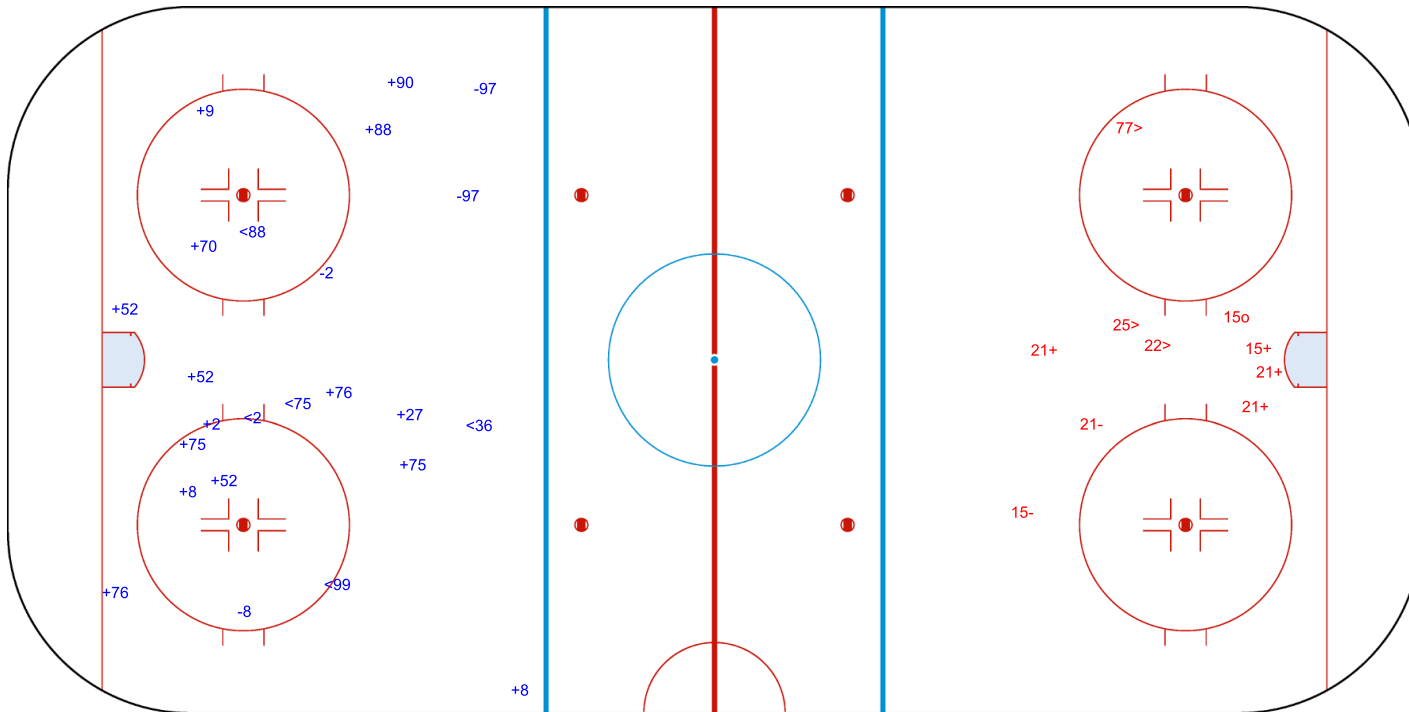

SHOT CHART
ARG - IRI

1st Period

Shots by IRI
Goals (o): 0
SSP (<): 5
SSG (+): 15
SPG (-): 4

Shots by ARG
Goals (o): 1
SSP (>): 3
SSG (+): 4
SPG (-): 2

GK 35 of ARG

GK 77 of IRI

ICE STADIUM

WED 8 NOV 2023
START TIME 15:30

ICE HOCKEY

WOMEN'S DEVELOPMENT CUP
PRELIMINARY ROUND, GAME 5

Shots by ARG

Goals (o): 3 SSG (+): 13
SSP (<): 3 SPG (-): 1

GK 77 of IRI

IRI → 2nd Period ← ARG

Shots by IRI

Goals (o): 1 SSG (+): 6
SSP (>): 3 SPG (-): 3