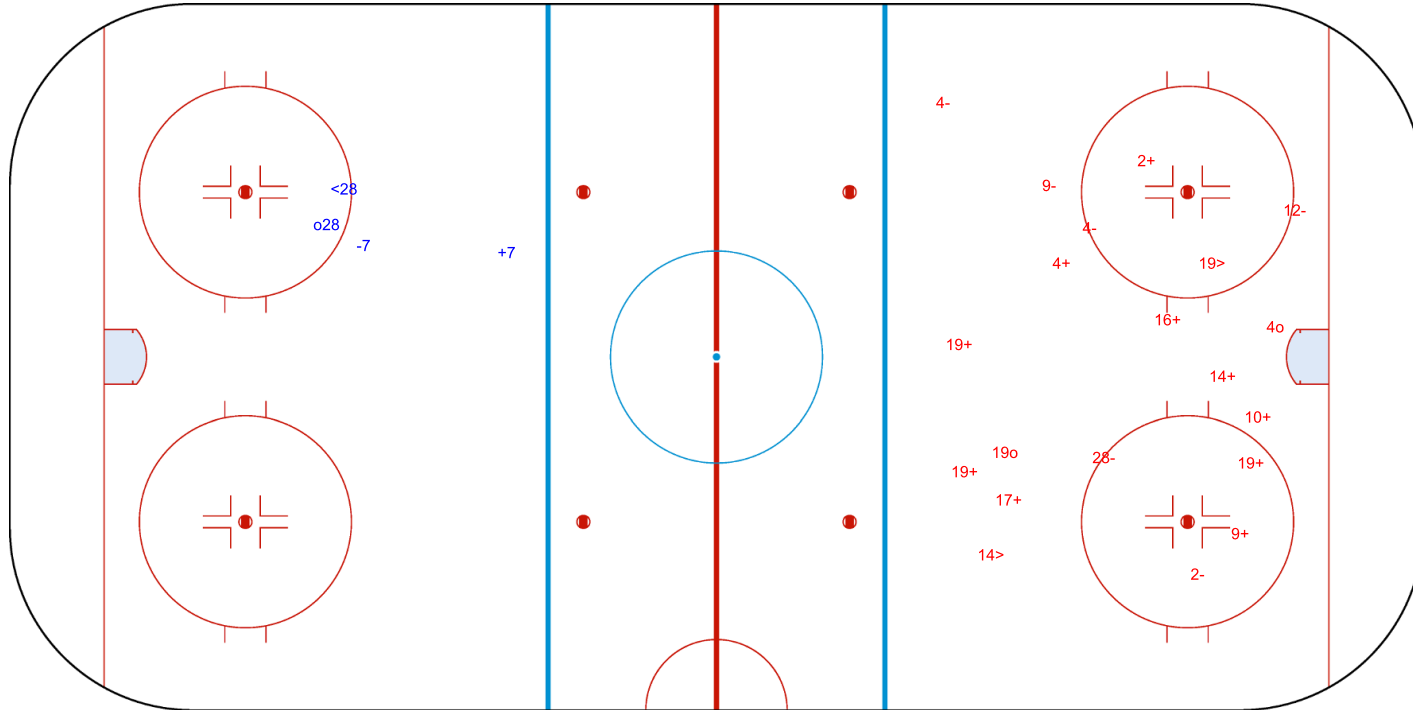

SSP (<): 1

SPG (-): 1

GK 29 of CZE

Shots by CZE

Goals (o): 2

SSG (+): 10

SSP (>): 2

SPG (-): 6

GK 20 of SUI

KVIK HOCKEY ARENA

SUN 4 SEP 2022
START TIME 15:00

DENMARK

Frederikshavn - Herning

Shots by CZE

Goals (o): 2 SSG (+): 10

SSP (<): 1 SPG (-): 2