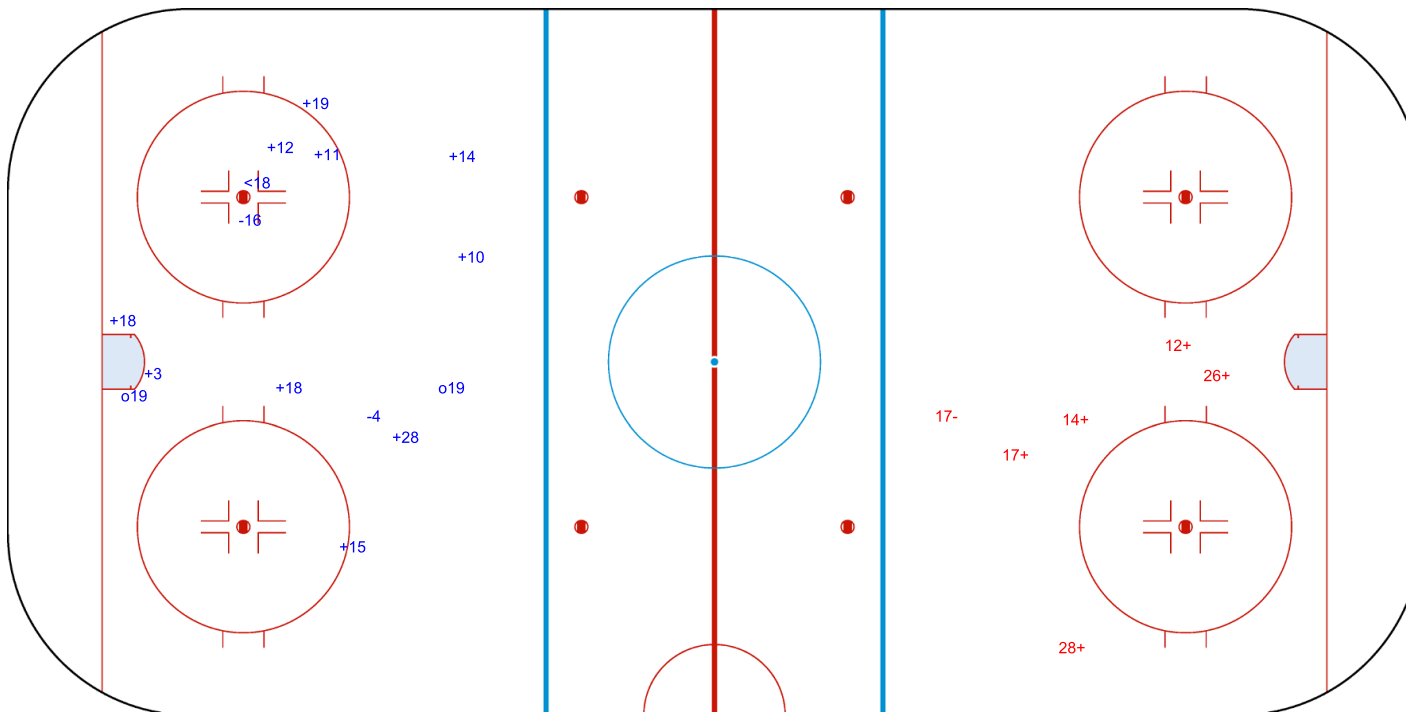

KVIK HOCKEY ARENA

SUN 4 SEP 2022
START TIME 15:00

DENMARK

Frederikshavn - Herning

Shots by CZE

Goals (o): 2   SSG (+): 10

SSP (<): 1   SPG (-): 2

GK 20 of SUI

ICE HOCKEY

IIHF ICE HOCKEY WOMEN'S WORLD CHAMPIONSHIP

BRONZE MEDAL GAME, GAME 30

INTERNATIONAL
ICE HOCKEY
FEDERATION

Shots by SUI

Goals (o): 0   SSG (+): 5

SSP (>): 0   SPG (-): 1

GK 29 of CZE

SUI → 2nd Period ← CZE