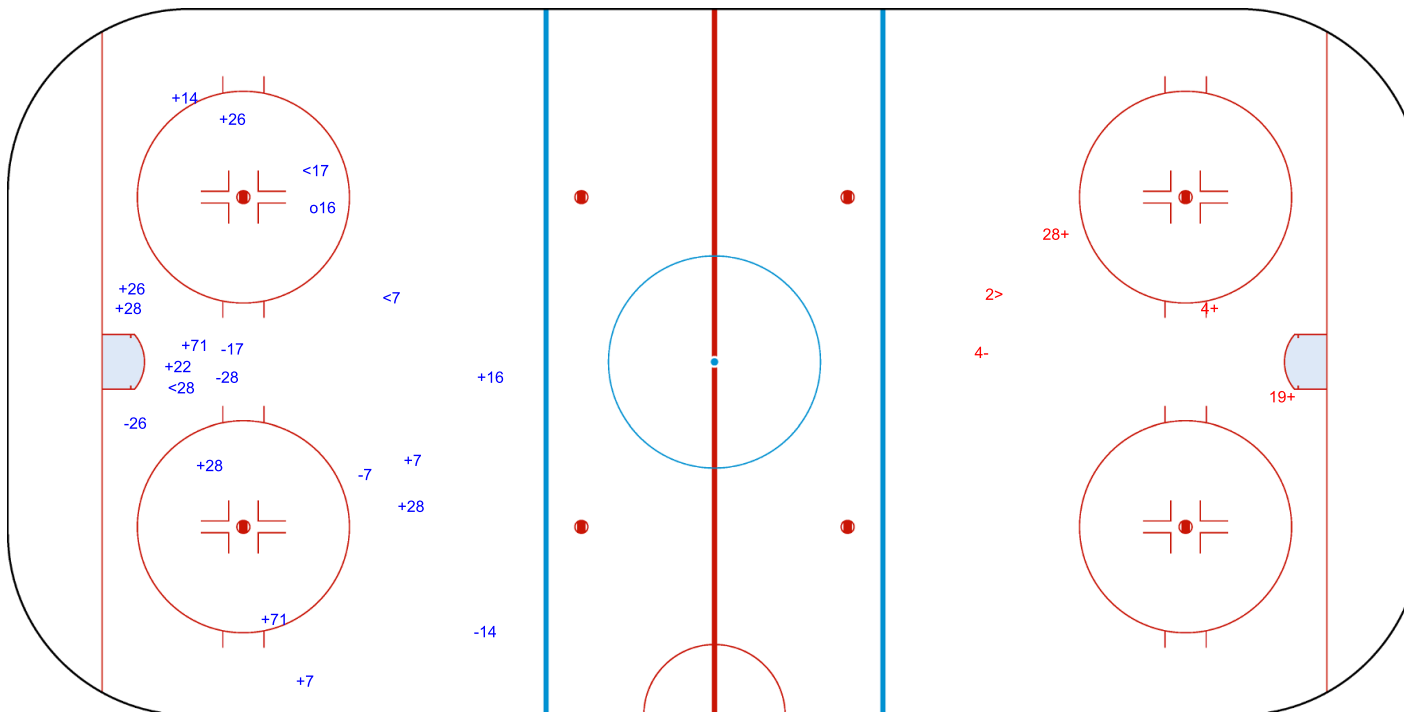

GK 29 of CZE

SUI → 2nd Period ← CZE

Shots by SUI
Goals (o): 1
SSP (-): 3
SSG (+): 12
SPG (-): 5

CZE → 3rd Period ← SUI

Shots by CZE
Goals (o): 0
SSP (>): 1
SSG (+): 3
SPG (-): 1

GK 29 of CZE

GK 20 of SUI

Legend:	GK Goalkeeper	SPG Shots past goal	SSG Shots saved by goalkeeper	SSP Shots saved by player
----------------	----------------------	----------------------------	--------------------------------------	----------------------------------