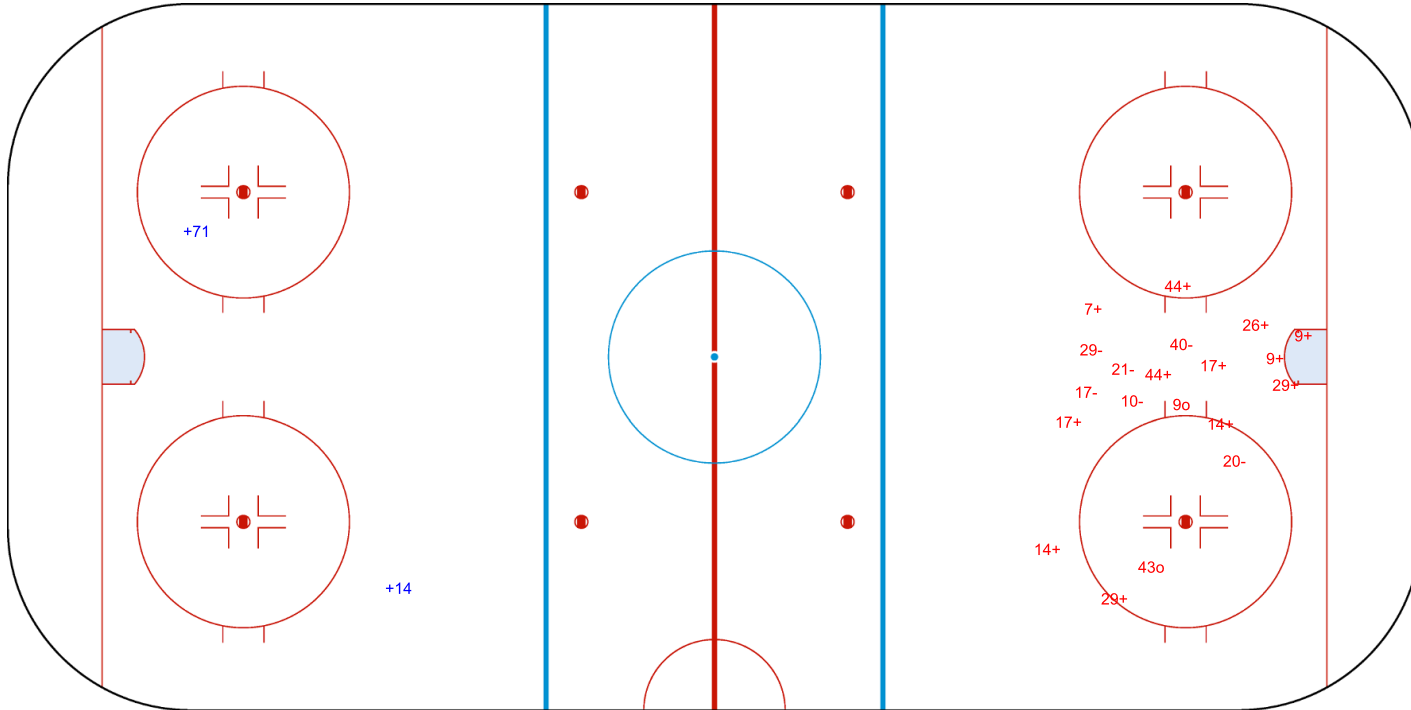

### SHOT CHART

Shots by CAN

Goals (o): 2

SSP (>): 0

SSG (+): 12

SPG (-): 6

GK 29 of SUI

2022

DENMARK