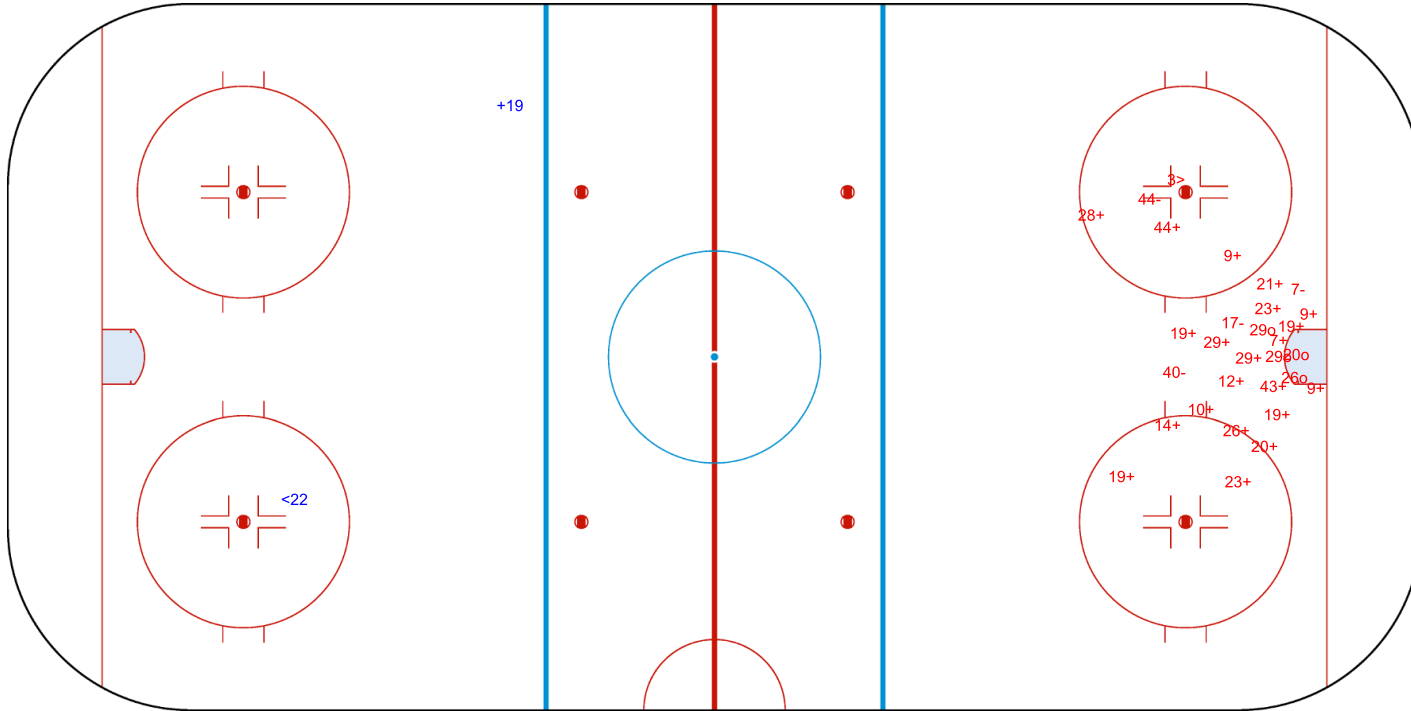

2022

DENMARK

KVIK HOCKEY ARENA

SAT 3 SEP 2022

START TIME 18:00

Frederikshavn - Herning

Shots by SUI

Goals (o): 0

SSP (<): 1

SSG (+): 1

SPG (-): 0

GK 35 of CAN

3rd Period

ICE HOCKEY

IIHF ICE HOCKEY WOMEN'S WORLD CHAMPIONSHIP

SEMIFINALS, GAME 28

INTERNATIONAL
ICE HOCKEY
FEDERATION

Shots by CAN

Goals (o): 4

SSP (>): 1

SSG (+): 21

SPG (-): 4

GK 29 of SUI

Legend:	
GK	Goalkeeper
SPG	Shots past goal
SSG	Shots saved by goalkeeper
SSP	Shots saved by player