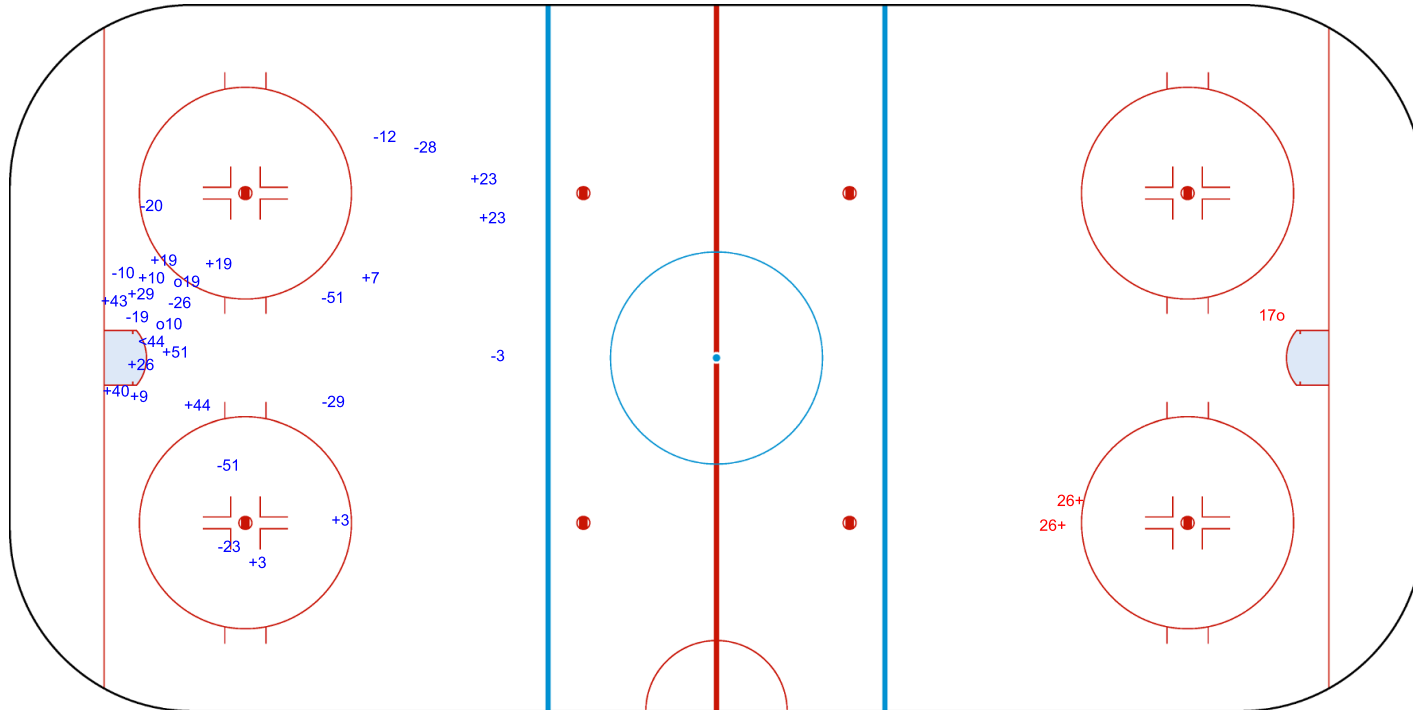

2022

DENMARK

KVIK HOCKEY ARENA

SAT 3 SEP 2022

START TIME 18:00

Frederikshavn - Herning

Shots by CAN

Goals (o): 2

SSG (+): 15

SSP (<): 1

SPG (-): 11

GK 29 of SUI

2nd Period

Shots by SUI

Goals (o): 1

SSG (+): 2

SSP (>): 0

SPG (-): 0

GK 35 of CAN

ICE HOCKEY

IIHF ICE HOCKEY WOMEN'S WORLD CHAMPIONSHIP

SEMIFINALS, GAME 28

INTERNATIONAL
ICE HOCKEY
FEDERATION