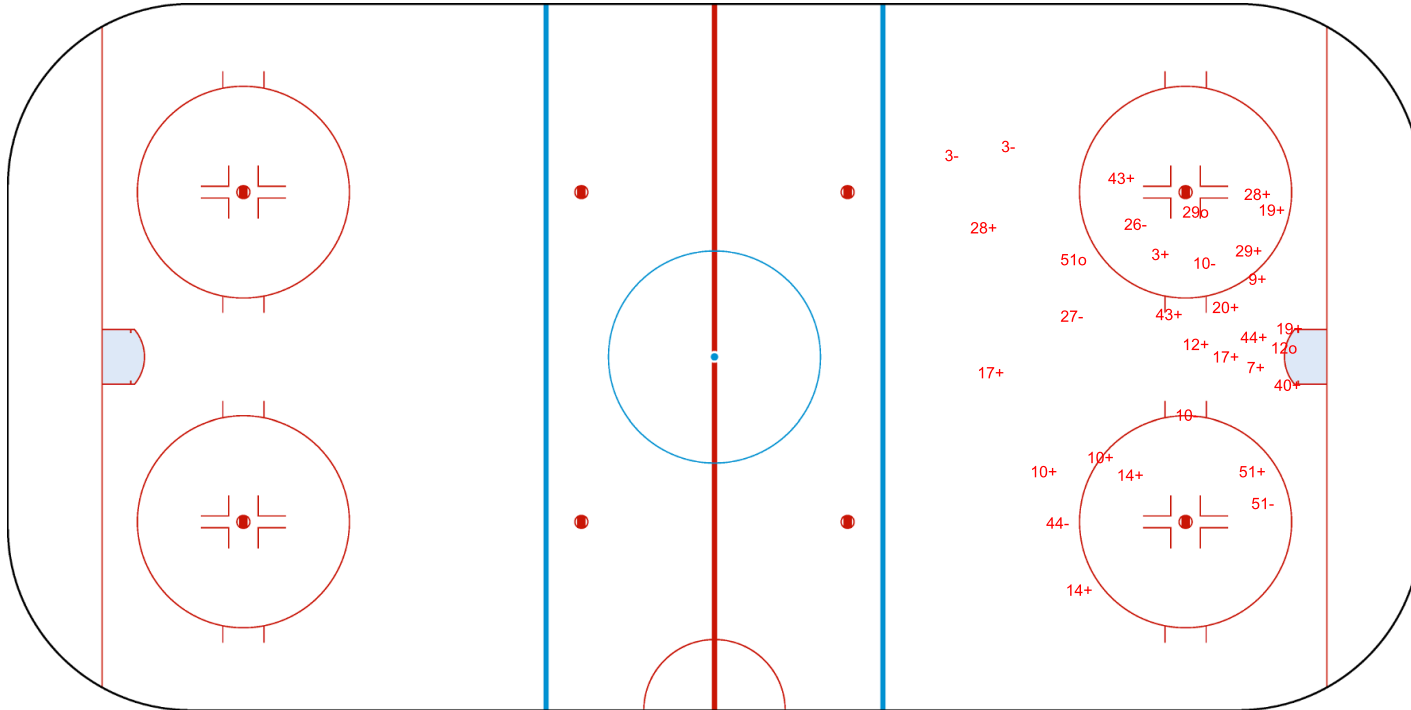

2022

DENMARK

Frederikshavn - Herning

KVIK HOCKEY ARENA

SUN 28 AUG 2022

START TIME 15:00

ICE HOCKEY

IIHF ICE HOCKEY WOMEN'S WORLD CHAMPIONSHIP

PRELIMINARY ROUND - GROUP A, GAME 11

INTERNATIONAL ICE HOCKEY FEDERATION

SHOT CHART

JPN - CAN

1st Period

Shots by JPN

Goals (o): 0

SSG (+): 0

SSP (-): 0

SPG (-): 0

GK 38 of CAN

Shots by CAN

Goals (o): 3

SSG (+): 21

SSP (>): 0

SPG (-): 8

GK 30 of JPN