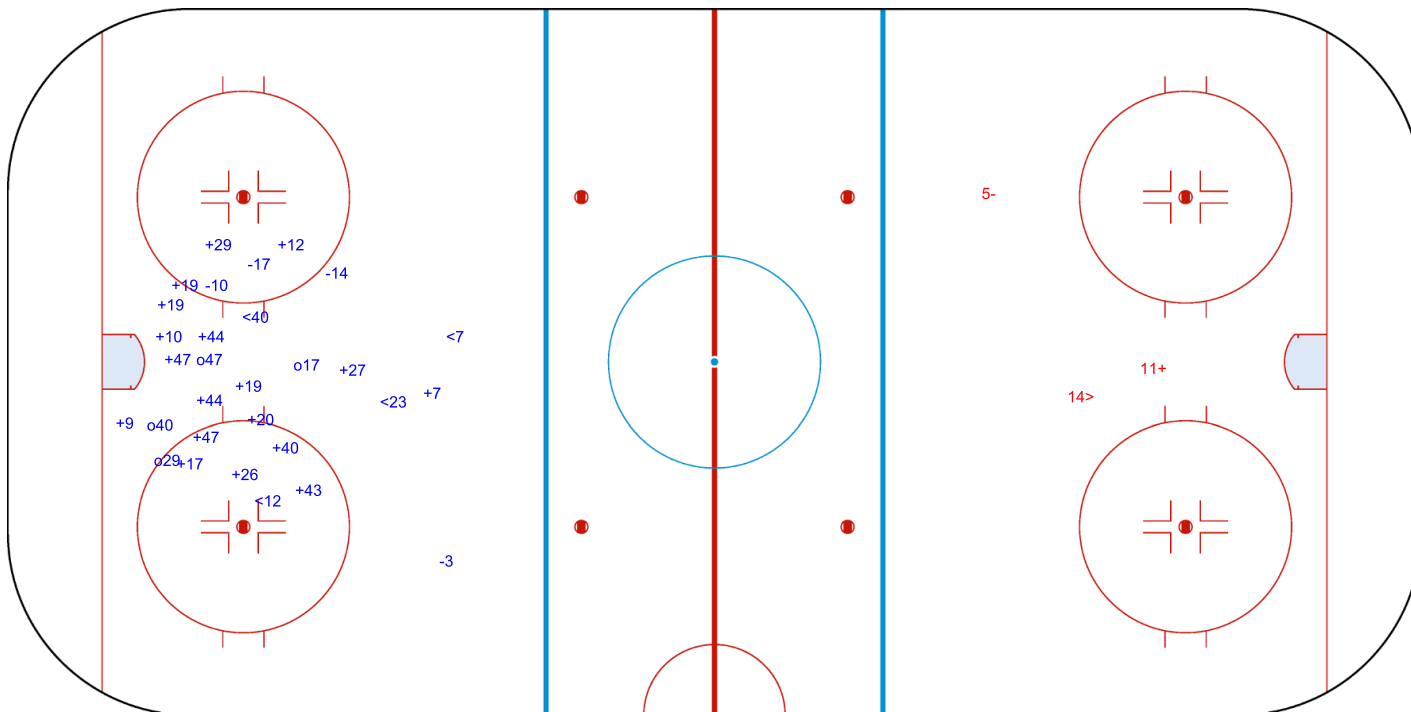

GK 30 of JPN

KVIK HOCKEY ARENA

SUN 28 AUG 2022
START TIME 15:00

DENMARK

Frederikshavn - Herning

Shots by CAN

Goals (o): 4 SSG (+): 18
SSP (<): 4 SPG (-): 4

GK 1 of JPN

GK 30 of JPN

2nd Period

ICE HOCKEY

IIHF ICE HOCKEY WOMEN'S WORLD CHAMPIONSHIP

PRELIMINARY ROUND - GROUP A, GAME 11

INTERNATIONAL
ICE HOCKEY
FEDERATION

Shots by JPN

Goals (o): 0 SSG (+): 1
SSP (>): 1 SPG (-): 1