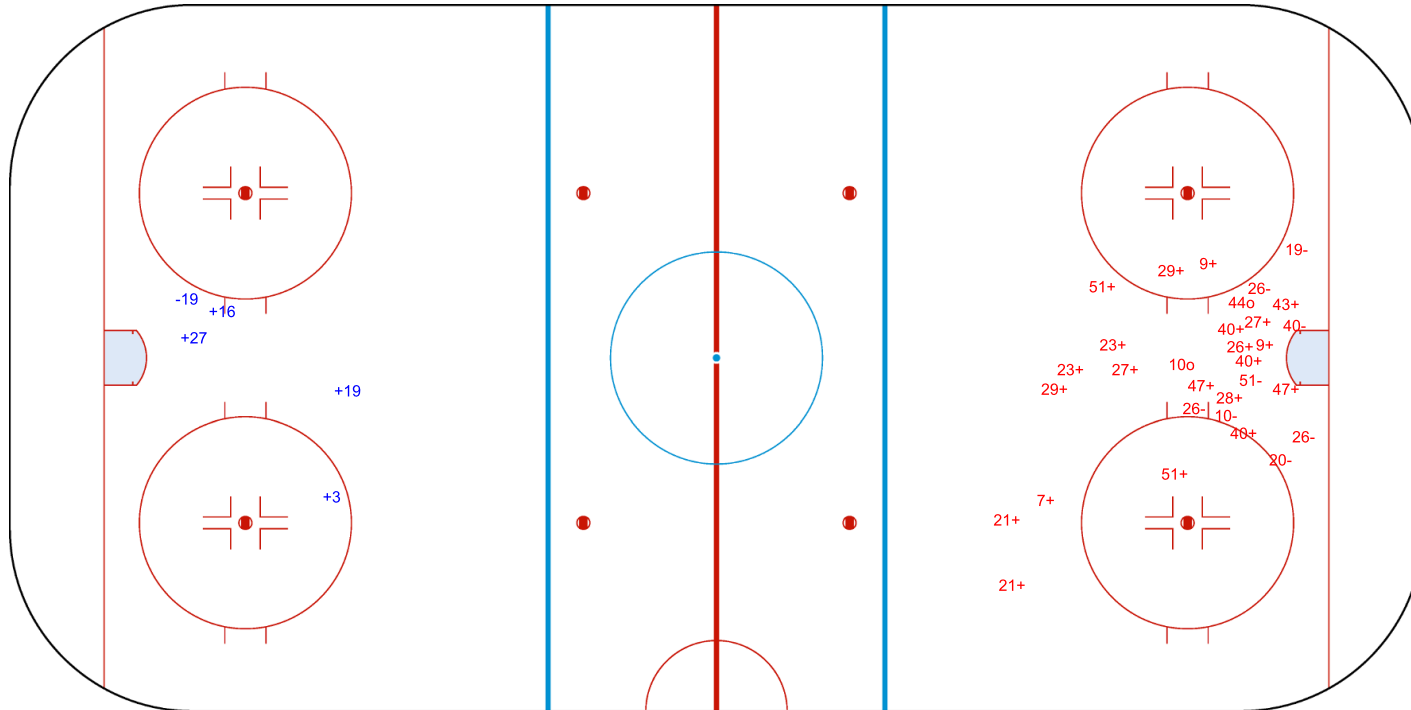

Goals (o): 0

SSG (+): 4

SSP (<): 0

SPG (-): 1

GK 38 of CAN

ICE HOCKEY

IIHF ICE HOCKEY WOMEN'S WORLD CHAMPIONSHIP

PRELIMINARY ROUND - GROUP A, GAME 11

INTERNATIONAL ICE HOCKEY FEDERATION

Shots by CAN

Goals (o): 2

SSG (+): 21

SSP (>): 0

SPG (-): 8

GK 1 of JPN

3rd Period