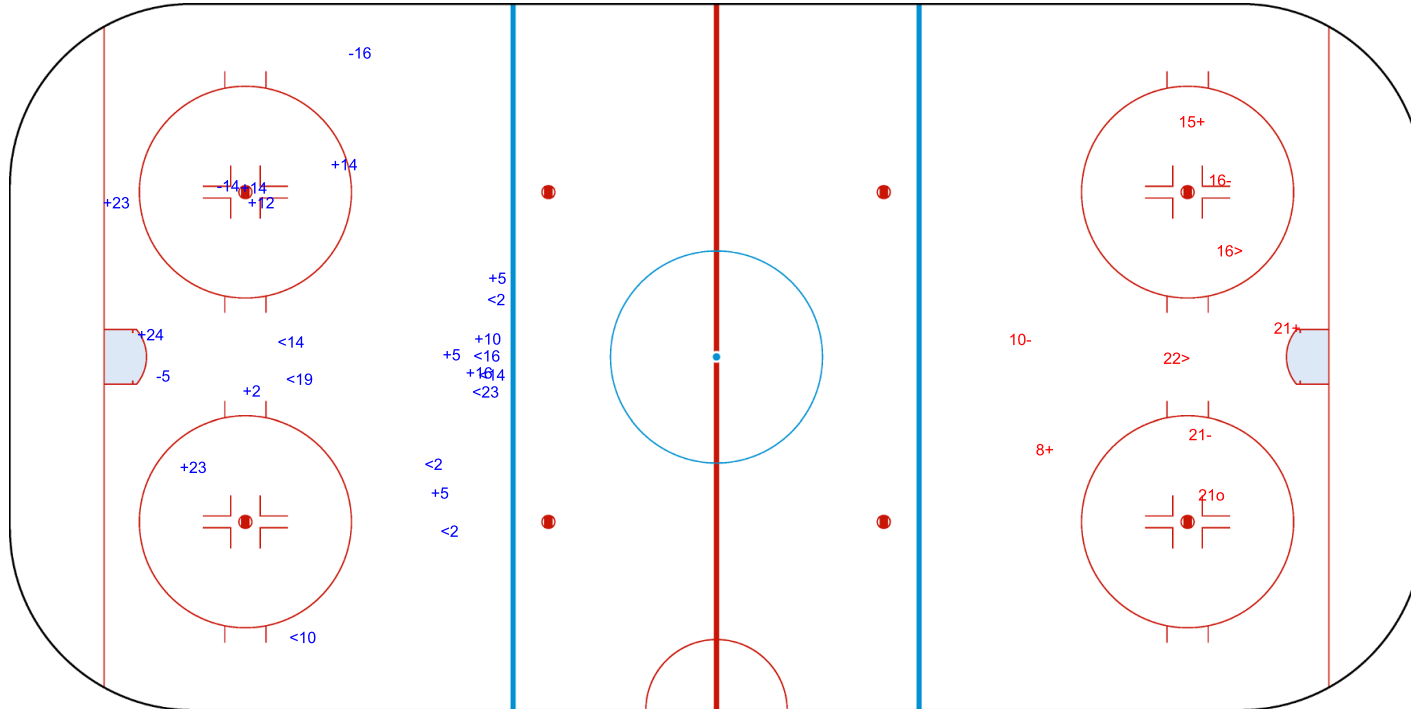

Serbia
Belgrade
PIONIR ICE RINK

SAT 27 APR 2024
START TIME 16:00

IIHF ICE HOCKEY WORLD CHAMPIONSHIP
DIVISION II, GROUP A

INTERNATIONAL
ICE HOCKEY
FEDERATION

ROUND ROBIN, GAME 14

Shots by ISL

Goals (o): 0

SSP (<): 9

SSG (+): 12

SPG (-): 3

GK 25 of ISR

2nd Period

Shots by ISR

Goals (o): 1

SSP (>): 2

SSG (+): 3

SPG (-): 3

GK 1 of ISL

ICE HOCKEY
WORLD
CHAMPIONSHIP
SERBIA
Belgrade
Division II - Group A

Serbia
Belgrade
PIONIR ICE RINK

SAT 27 APR 2024
START TIME 16:00

IIHF ICE HOCKEY WORLD CHAMPIONSHIP
DIVISION II, GROUP A