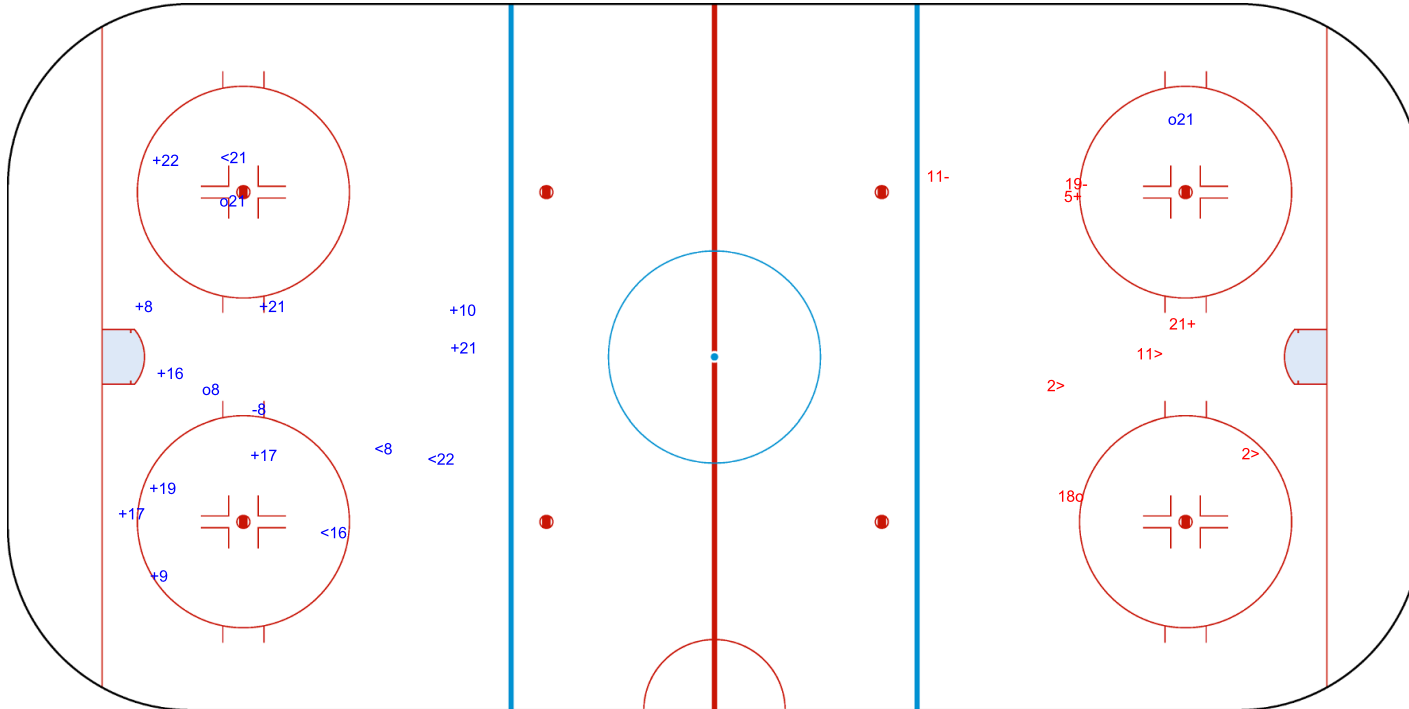

ICE HOCKEY
WORLD
CHAMPIONSHIP
SERBIA
Belgrade
Division II - Group A

Serbia
Belgrade
PIONIR ICE RINK

SAT 27 APR 2024
START TIME 16:00

IIHF ICE HOCKEY WORLD CHAMPIONSHIP
DIVISION II, GROUP A

INTERNATIONAL
ICE HOCKEY
FEDERATION

ROUND ROBIN, GAME 14

Shots by ISR

Goals (o): 3

SSP (<): 4

SSG (+): 10

SPG (-): 1

GK 1 of ISL

ENG

3rd Period

Shots by ISL

Goals (o): 1

SSP (>): 3

SSG (+): 2

SPG (-): 2

GK 25 of ISR

Legend:

ENG Empty net goal

GK Goalkeeper

SPG Shots past goal

SSG Shots saved by goalkeeper

SSP Shots saved by player