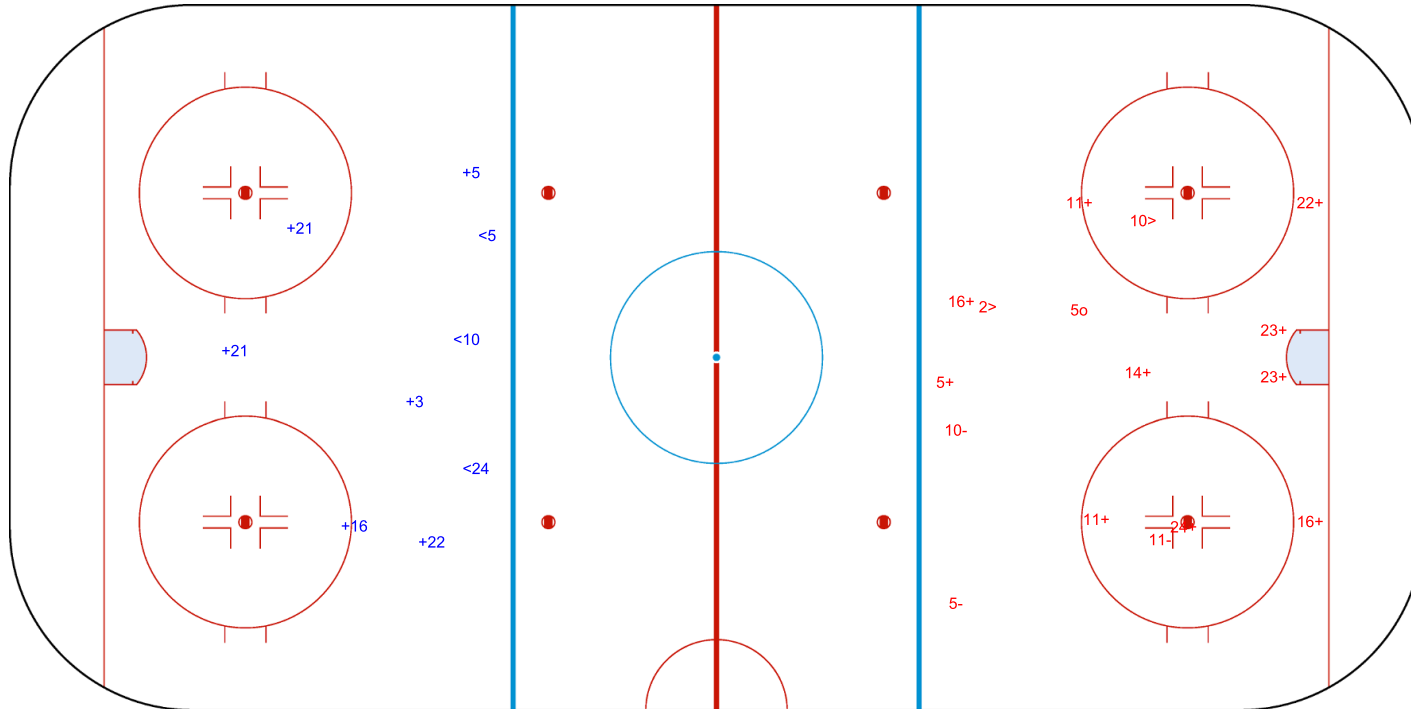

SHOT CHART

ISR - ISL

1st Period

Shots by ISR
Goals (o): 0
SSP (<): 3
SSG (+): 6
SPG (-): 0

GK 1 of ISL

Shots by ISL
Goals (o): 1
SSP (>): 2
SSG (+): 10
SPG (-): 3

GK 25 of ISR

ICE HOCKEY
WORLD
CHAMPIONSHIP
SERBIA
Belgrade
Division II - Group A

Serbia
Belgrade
PIONIR ICE RINK

SAT 27 APR 2024
START TIME 16:00

IIHF ICE HOCKEY WORLD CHAMPIONSHIP
DIVISION II, GROUP A

INTERNATIONAL
ICE HOCKEY
FEDERATION

ROUND ROBIN, GAME 14

Shots by ISL

Goals (o): 0

SSP (<): 9