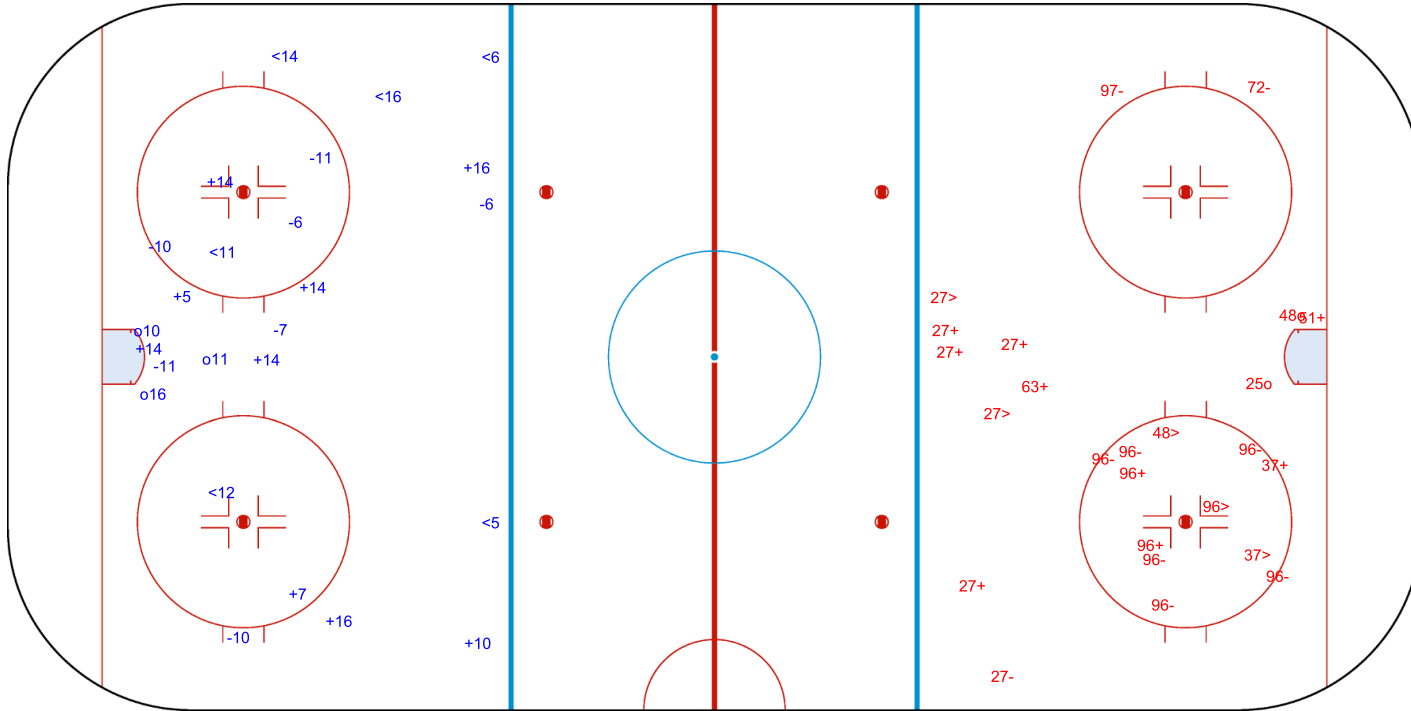

SHOT CHART
INA - MAS

1st Period

Shots by INA
Goals (o): 2
SSP (<): 6
SSG (+): 6
SPG (-): 3

Shots by MAS
Goals (o): 0
SSP (>): 7
SSG (+): 12
SPG (-): 6

o96
o89
GK 20 of MAS

GK 21 of INA

Shots by MAS

Goals (o): 3 SSG (+): 9
SSP (<): 6 SPG (-): 7

GK 21 of INA

INA → 2nd Period ← MAS

Shots by INA

Goals (o): 2 SSG (+): 9
SSP (>): 5 SPG (-): 9

GK 20 of MAS

Shots by INA

Goals (o): 3 SSG (+): 6
SSP (<): 5 SPG (-): 6

GK 20 of MAS