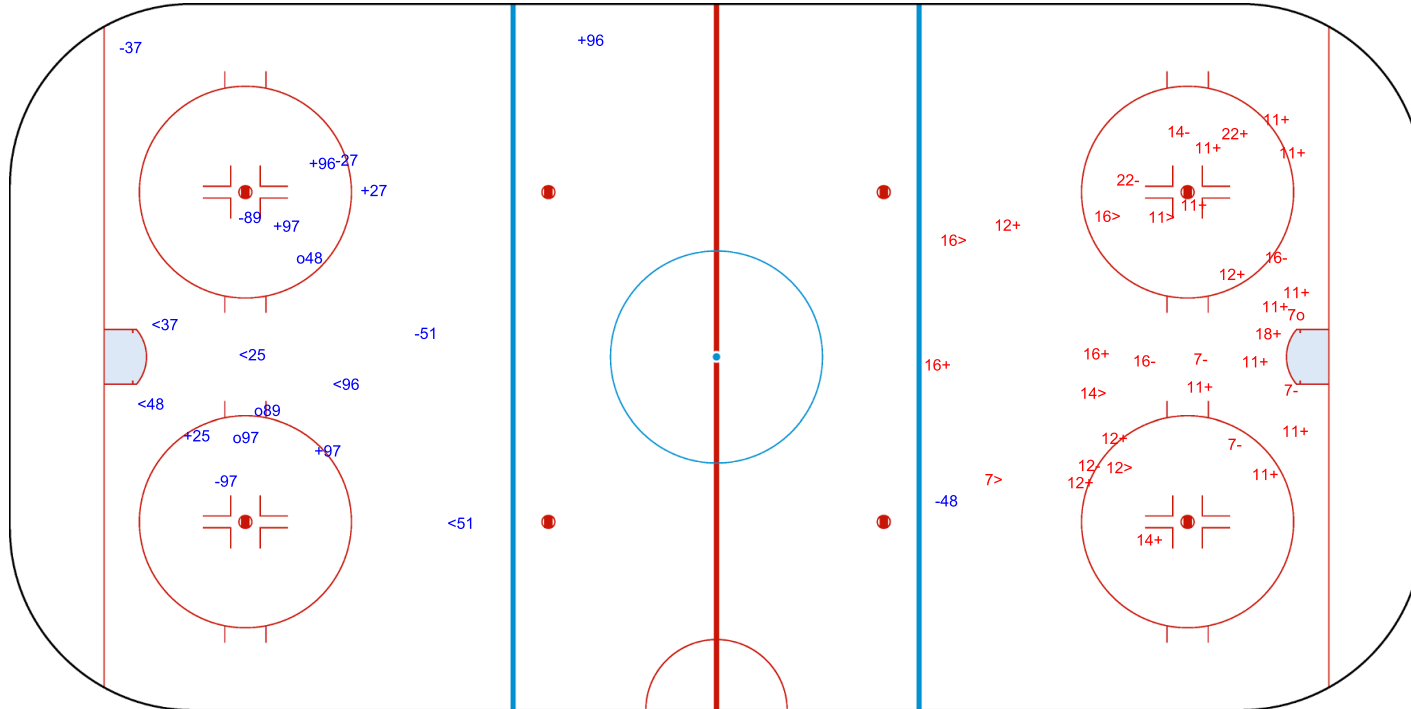

Shots by INA

Goals (o): 3   SSG (+): 6
SSP (<): 5   SPG (-): 6

GK 20 of MAS

GK 25 of MAS

3rd Period

Shots by MAS

Goals (o): 1   SSG (+): 19
SSP (>): 6   SPG (-): 8

GK 21 of INA

Legend:	
GK Goalkeeper	SSP Shots saved by player
SPG Shots past goal	SSG Shots saved by goalkeeper