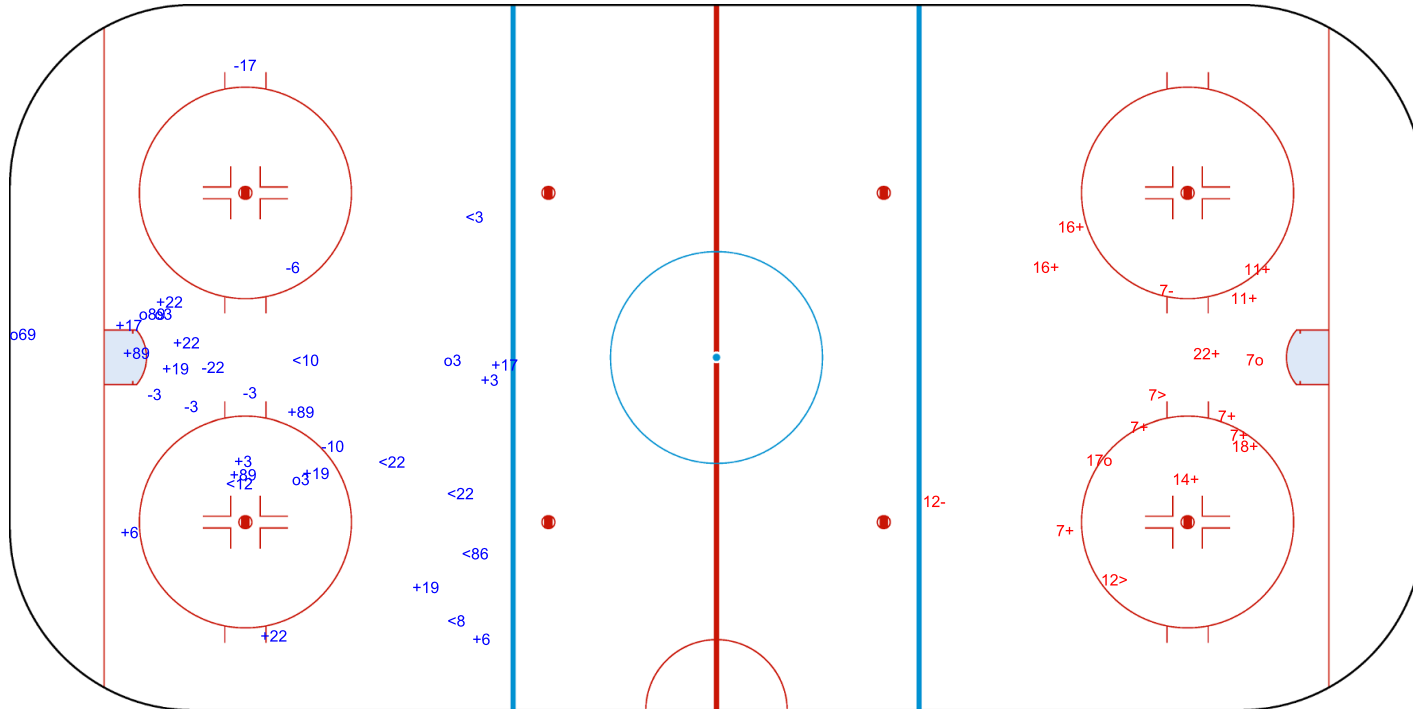

SHOT CHART
MAS - KUW

Shots by KUW
Goals (o): 5
SSP (<): 7
SSG (+): 15
SPG (-): 7

MAS → 1st Period ← KUW

Shots by MAS
Goals (o): 2
SSP (>): 2
SSG (+): 11
SPG (-): 2

Shots by MAS

Goals (o): 3 SSG (+): 10
SSP (<): 5 SPG (-): 4

GK 1 of KUW

2nd Period

Shots by KUW

Goals (o): 7 SSG (+): 13
SSP (>): 3 SPG (-): 10

GK 25 of MAS

Shots by K UW

Goals (o): 10 SSG (+): 9
SSP (-): 0 SPG (-): 6

GK 1 of MAS