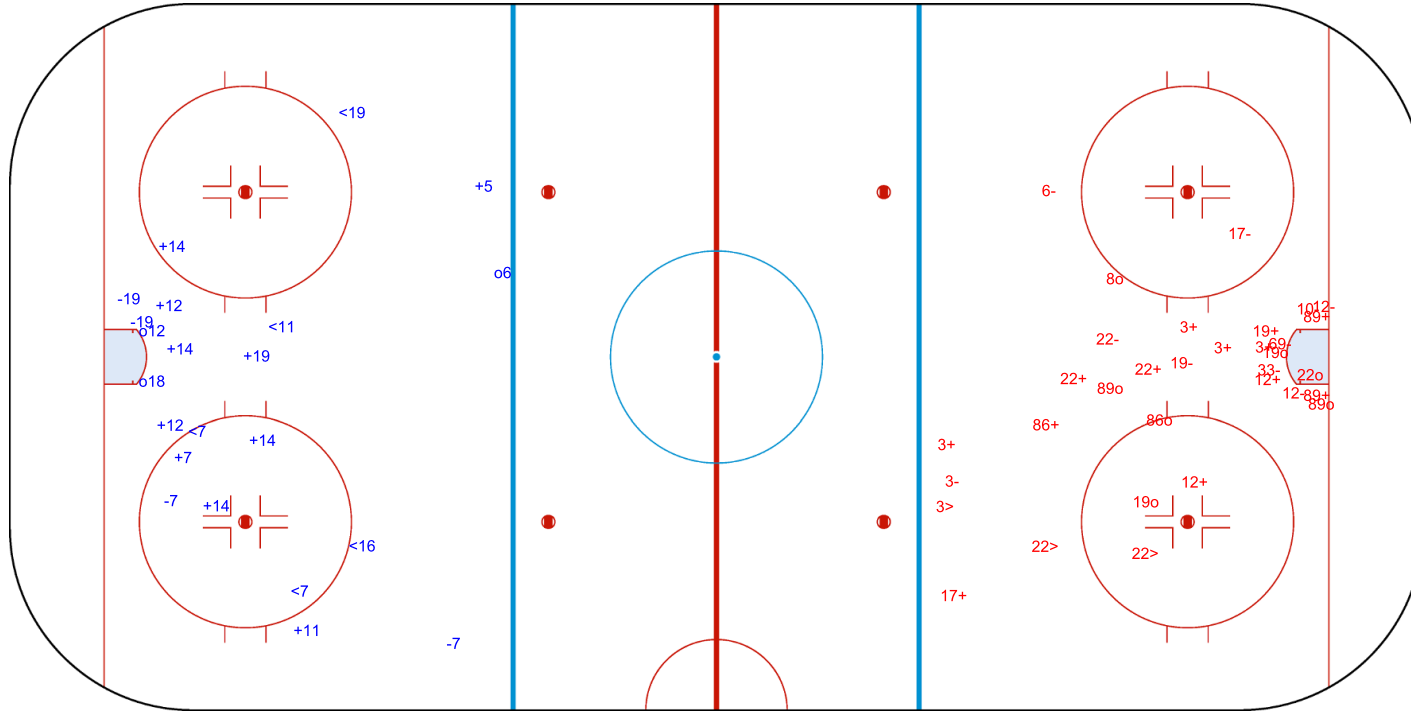

SHOT CHART
MAS - KUW

Shots by KUW
Goals (o): 5
SSP (<): 7
SSG (+): 15
SPG (-): 7

MAS → 1st Period ← KUW

Shots by MAS
Goals (o): 2
SSP (>): 2
SSG (+): 11
SPG (-): 2

Shots by MAS

Goals (o): 3 SSG (+): 10
SSP (<): 5 SPG (-): 4

GK 1 of KUW

2nd Period

Shots by KUW

Goals (o): 7 SSG (+): 13
SSP (>): 3 SPG (-): 10

GK 25 of MAS

Shots by K UW

Goals (o): 10 SSG (+): 9
SSP (-): 0 SPG (-): 6

GK 1 of MAS