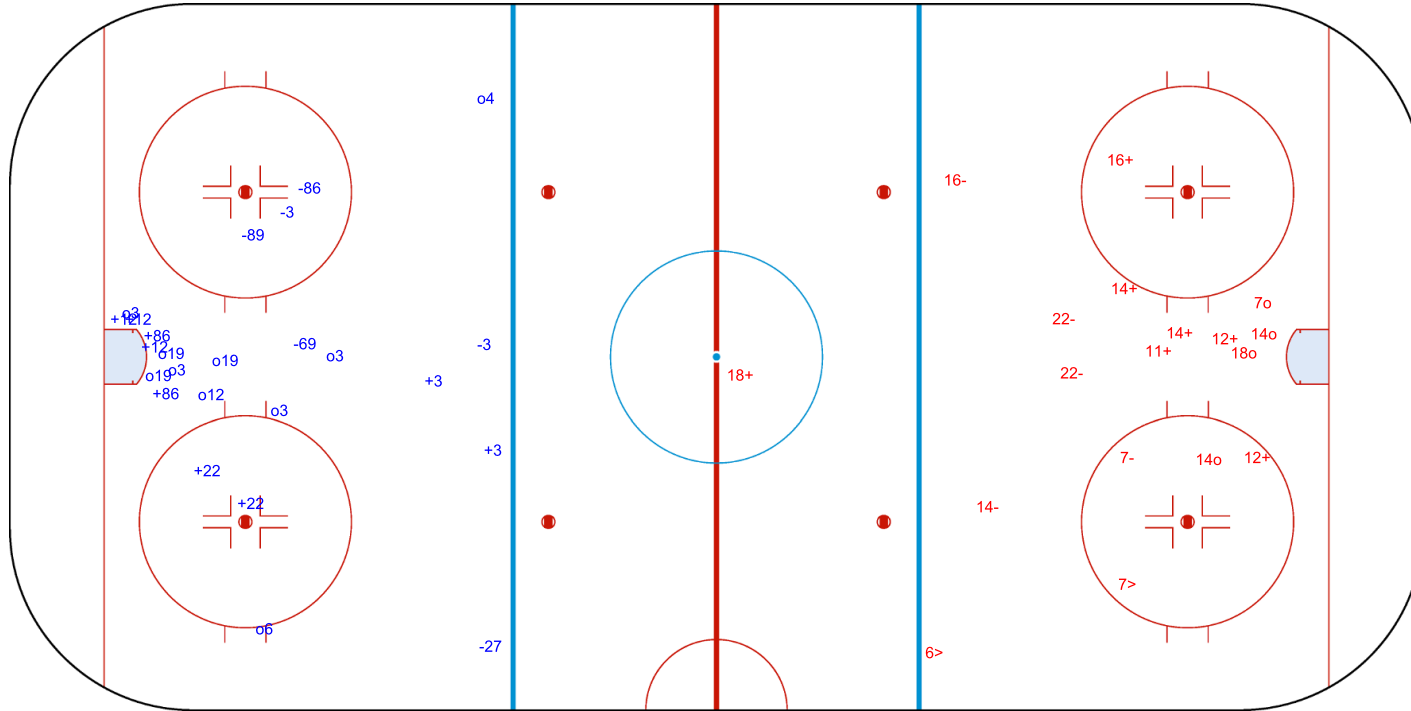

Shots by K UW

Goals (o): 10   SSG (+): 9
SSP (-): 0   SPG (-): 6

GK 1 of MAS

GK 25 of MAS

3rd Period

Shots by MAS

Goals (o): 4   SSG (+): 7
SSP (>): 2   SPG (-): 5

GK 1 of KUW

Legend:

GK   Goalkeeper   **SPG**   Shots past goal   **SSG**   Shots saved by goalkeeper   **SSP**   Shots saved by player