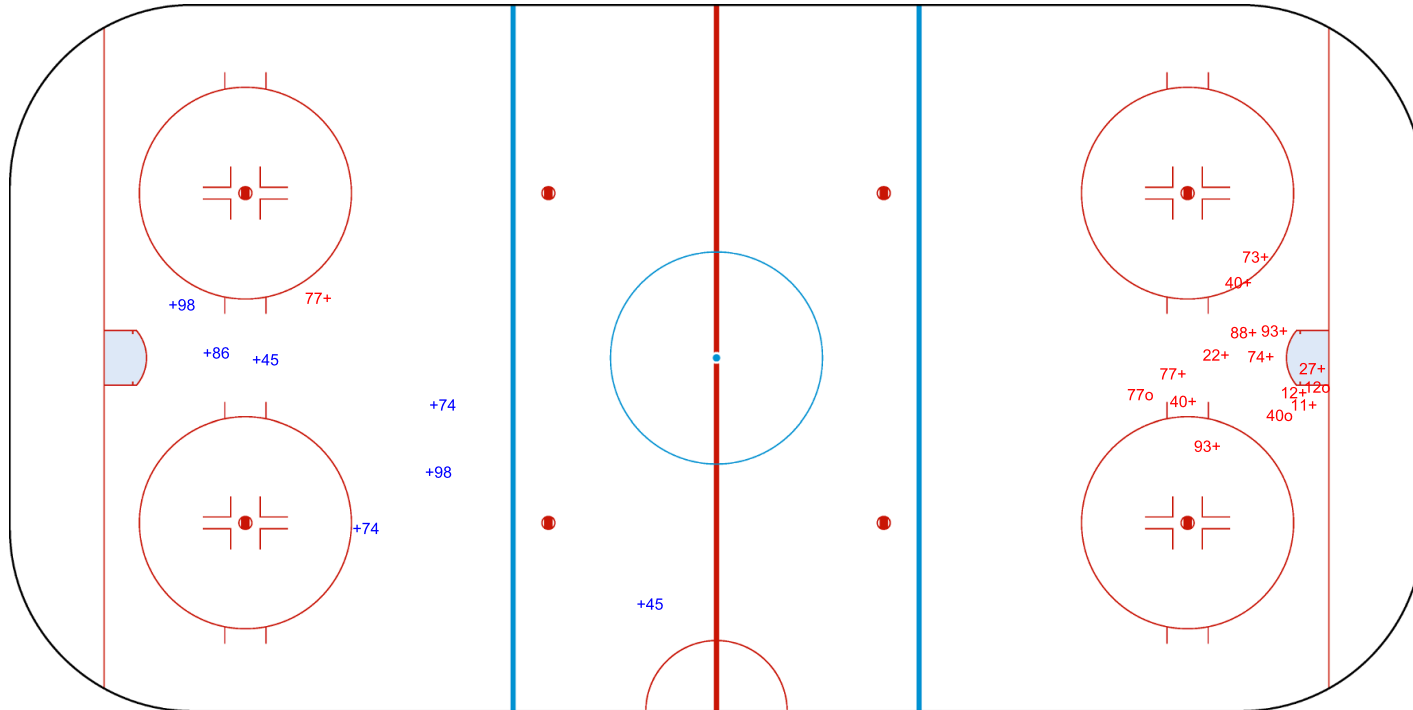

GK 30 of BRV

Shots by MLA
Goals (o): 0
SSP (<): 0
SSG (+): 7
SPG (-): 0

BRV → Period: 2 ← MLA

Shots by BRV
Goals (o): 3
SSP (>): 0
SSG (+): 13
SPG (-): 0

GK 30 of BRV

GK 31 of MLA

Shots by BRV
 Goals (o): 4 SSG (+): 10
 SSP (<): 0 SPG (-): 0

MLA Period: 3 BRV

Shots by MLA
 Goals (o): 2 SSG (+): 8
 SSP (>): 0 SPG (-): 0

Legend:	
GK Goalkeeper	SPG Shots past goal
SSG Shots saved by goalkeeper	SSP Shots saved by player