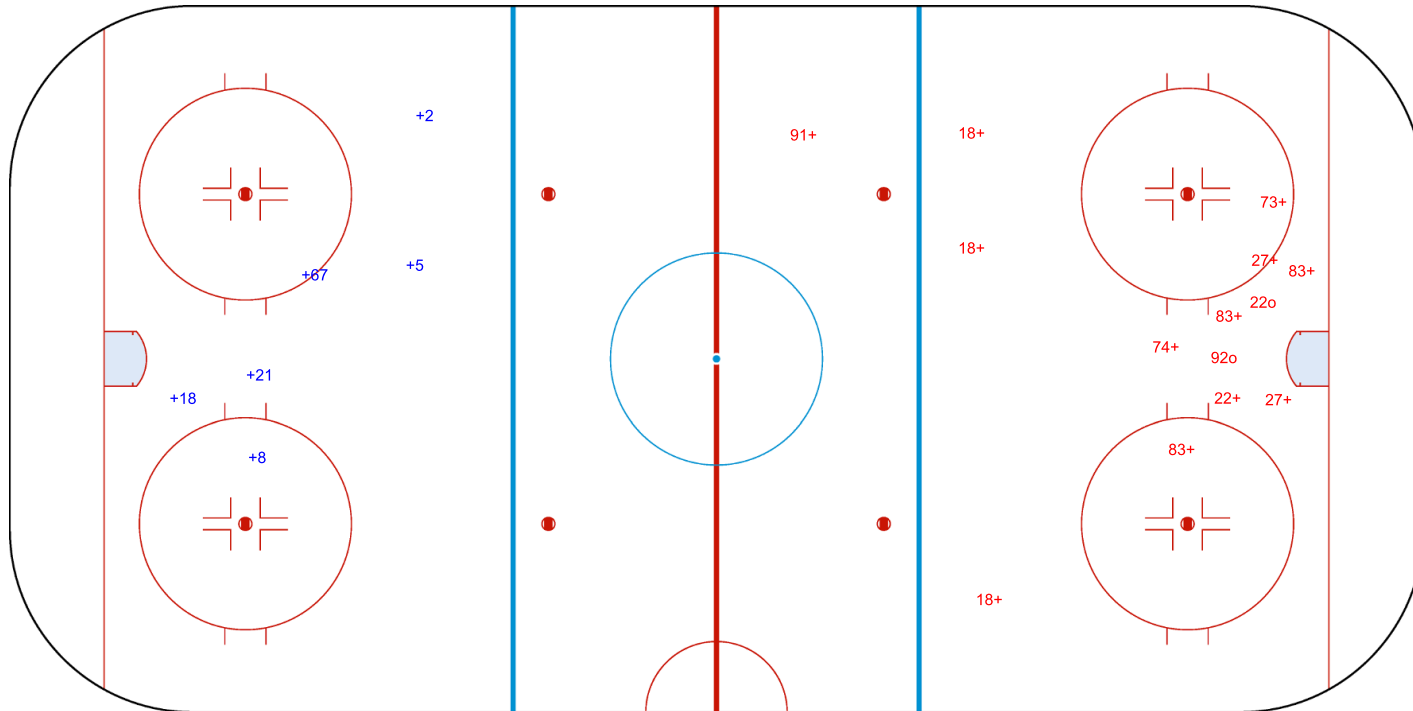

SHOT CHART

BRV - BAR

Period: 1

Shots by BAR  
Goals (o): 0    SSG (+): 6  
SSP (<): 0    SPG (-): 0

Shots by BRV  
Goals (o): 2    SSG (+): 12  
SSP (>): 0    SPG (-): 0

GK 30 of BRV

GK 39 of BAR

Shots by BRV  
 Goals (o): 2    SSG (+): 23  
 SSP (<): 0    SPG (-): 0

Shots by BAR  
 Goals (o): 1    SSG (+): 2  
 SSP (>): 0    SPG (-): 0

GK 39 of BAR

GK 30 of BRV

Shots by BAR

Goals (o): 0    SSG (+): 7

SSP (<): 0    SPG (-): 0

GK 30 of BRV

Period: 3