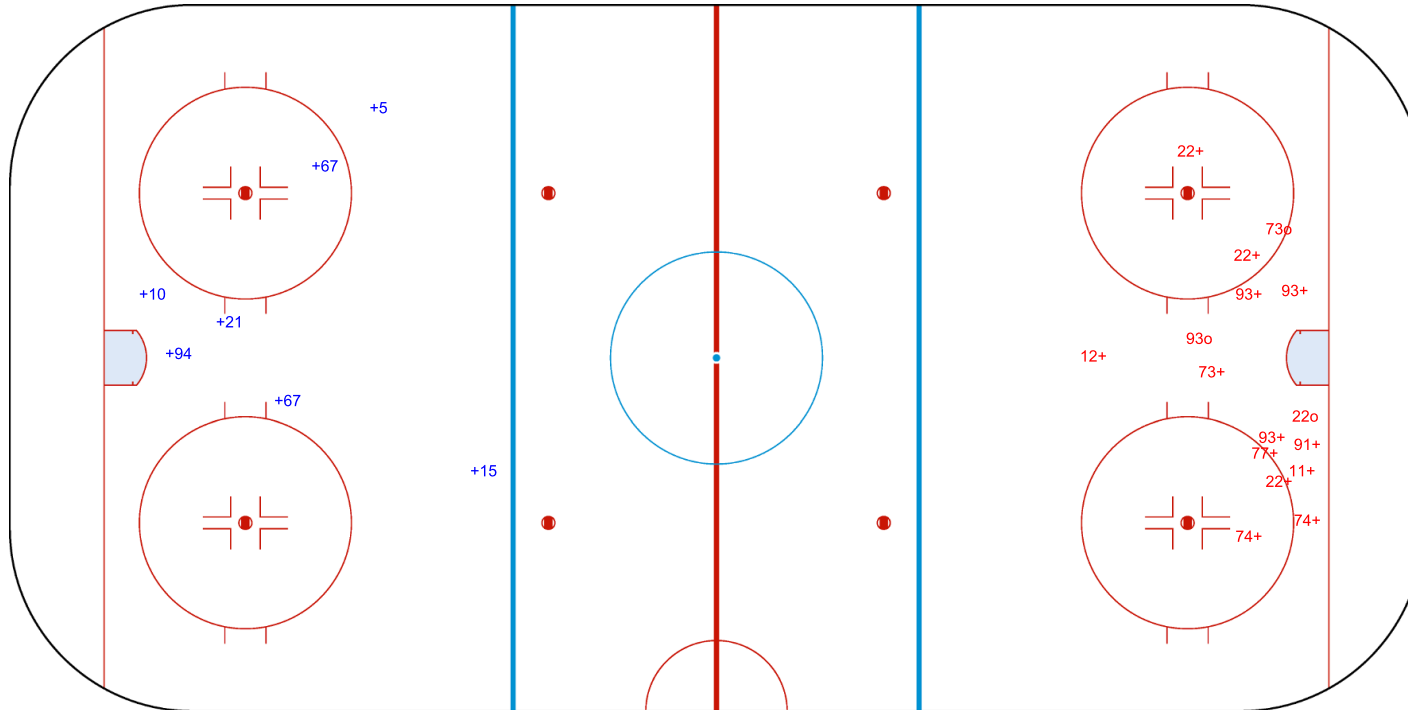

SHOT CHART

BRV - BAR

Period: 1

Shots by BAR  
Goals (o): 0    SSG (+): 6  
SSP (<): 0    SPG (-): 0

Shots by BRV  
Goals (o): 2    SSG (+): 12  
SSP (>): 0    SPG (-): 0

GK 30 of BRV

GK 39 of BAR

Shots by BRV  
 Goals (o): 2    SSG (+): 23  
 SSP (<): 0    SPG (-): 0

Shots by BAR  
 Goals (o): 1    SSG (+): 2  
 SSP (>): 0    SPG (-): 0

GK 39 of BAR

GK 30 of BRV

Shots by BAR

Goals (o): 0    SSG (+): 7

SSP (<): 0    SPG (-): 0

GK 30 of BRV

Period: 3