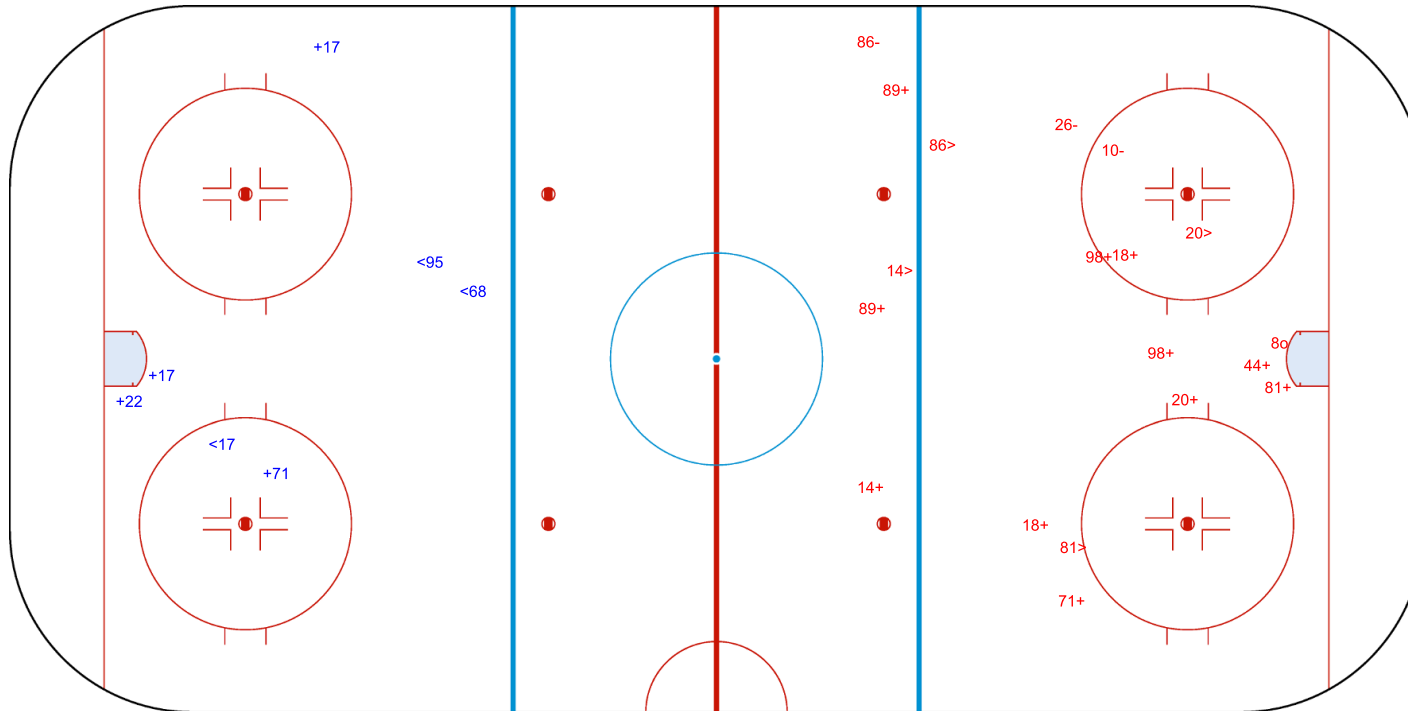

SHOT CHART

POP - ASI

Period: 1

Shots by ASI  
Goals (o): 0  
SSP (<): 3  
SSG (+): 4  
SPG (-): 0

Shots by POP  
Goals (o): 1  
SSP (>): 4  
SSG (+): 11  
SPG (-): 3

GK 51 of POP

GK 35 of ASI

FRI 19 NOV 2021  
 START TIME 14:00

Shots by POP  
 Goals (o): 1    SSG (+): 12  
 SSP (<): 8    SPG (-): 3

Shots by ASI  
 Goals (o): 1    SSG (+): 3  
 SSP (>): 4    SPG (-): 4

GK 35 of ASI

GK 51 of POP

FRI 19 NOV 2021  
START TIME 14:00

Shots by ASI  
Goals (o): 0    SSG (+): 5  
SSP (<): 2    SPG (-): 4