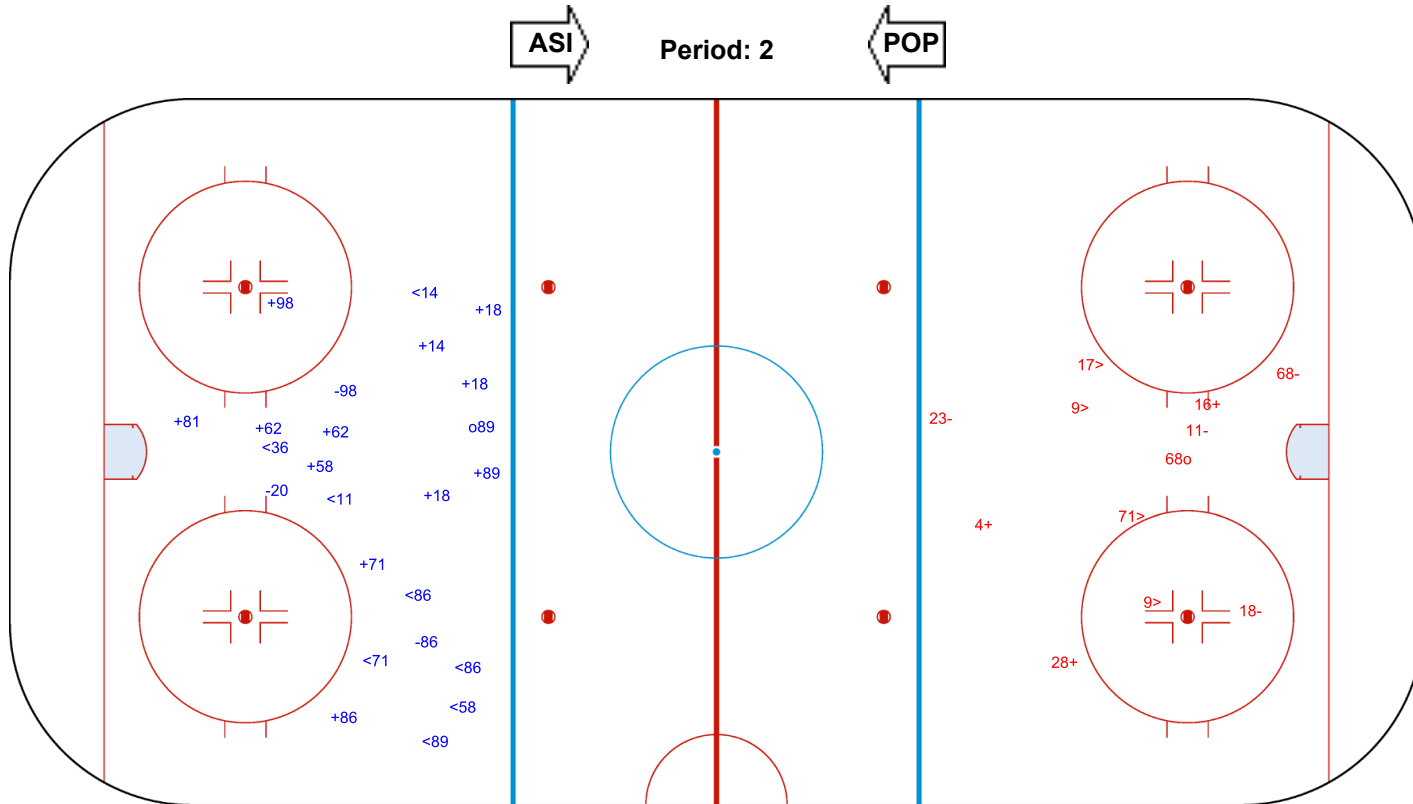

SHOT CHART

POP - ASI

Period: 1

Shots by ASI  
Goals (o): 0  
SSP (<): 3  
SSG (+): 4  
SPG (-): 0

Shots by POP  
Goals (o): 1  
SSP (>): 4  
SSG (+): 11  
SPG (-): 3

GK 51 of POP

GK 35 of ASI

FRI 19 NOV 2021  
 START TIME 14:00

Shots by POP  
 Goals (o): 1    SSG (+): 12  
 SSP (<): 8    SPG (-): 3

Shots by ASI  
 Goals (o): 1    SSG (+): 3  
 SSP (>): 4    SPG (-): 4

GK 35 of ASI

GK 51 of POP

FRI 19 NOV 2021  
START TIME 14:00

Shots by ASI  
Goals (o): 0    SSG (+): 5  
SSP (<): 2    SPG (-): 4

Shots by POP  
Goals (o): 1    SSG (+): 3  
SSP (>): 2    SPG (-): 2

<b>Legend:</b>		
<b>GK</b>	Goalkeeper	
<b>SPG</b>	Shots past goal	
<b>SSG</b>	Shots saved by goalkeeper	
<b>SSP</b>	Shots saved by player	