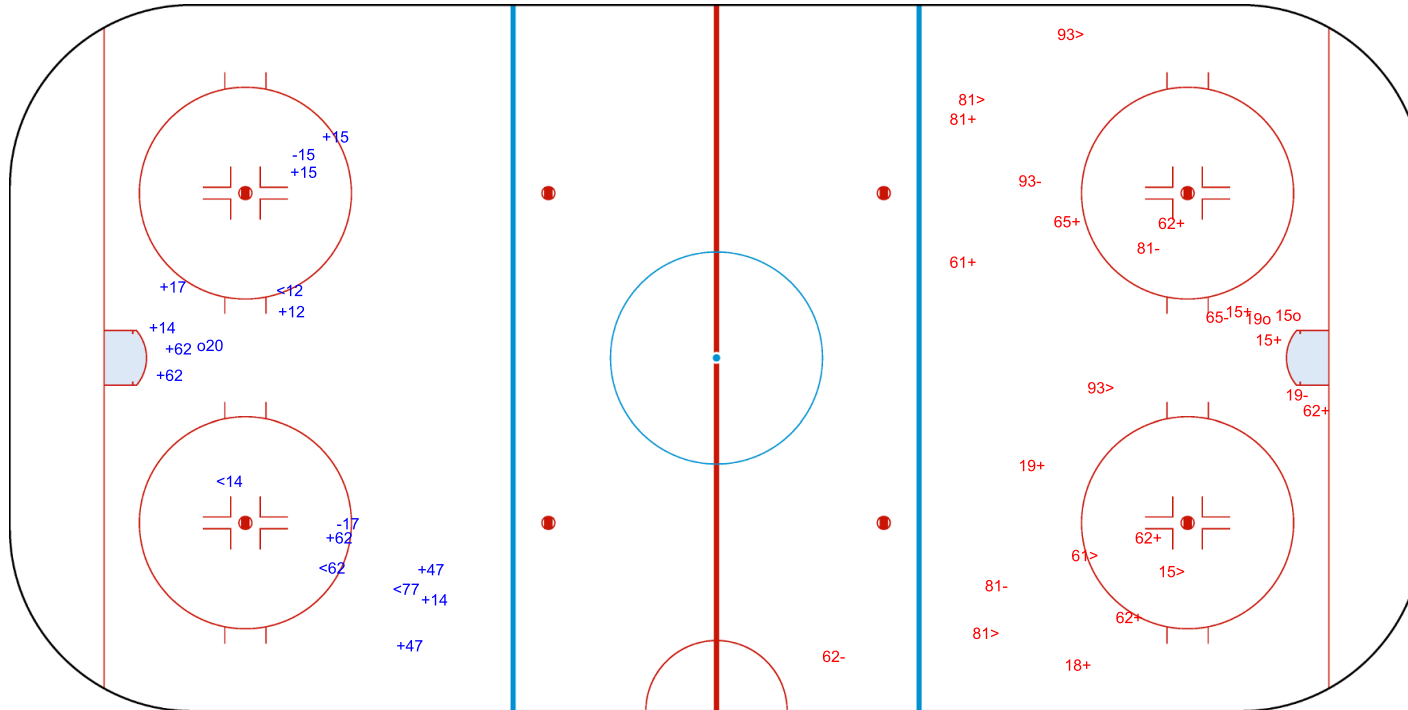

SSG (+): 13

SSP (>): 3

SPG (-): 8

GK 79 of OLR

SAT 20 NOV 2021

START TIME 16:00

Shots by SHE

Goals (o): 1    SSG (+): 11

SSP (<): 4    SPG (-): 2

GK 79 of OLR

Period: 3

Shots by OLR

Goals (o): 2    SSG (+): 11

SSP (>): 6    SPG (-): 6

GK 39 of SHE

| Legend:    |                           |
|------------|---------------------------|
| <b>GK</b>  | Goalkeeper                |
| <b>SPG</b> | Shots past goal           |
| <b>SSG</b> | Shots saved by goalkeeper |
| <b>SSP</b> | Shots saved by player     |