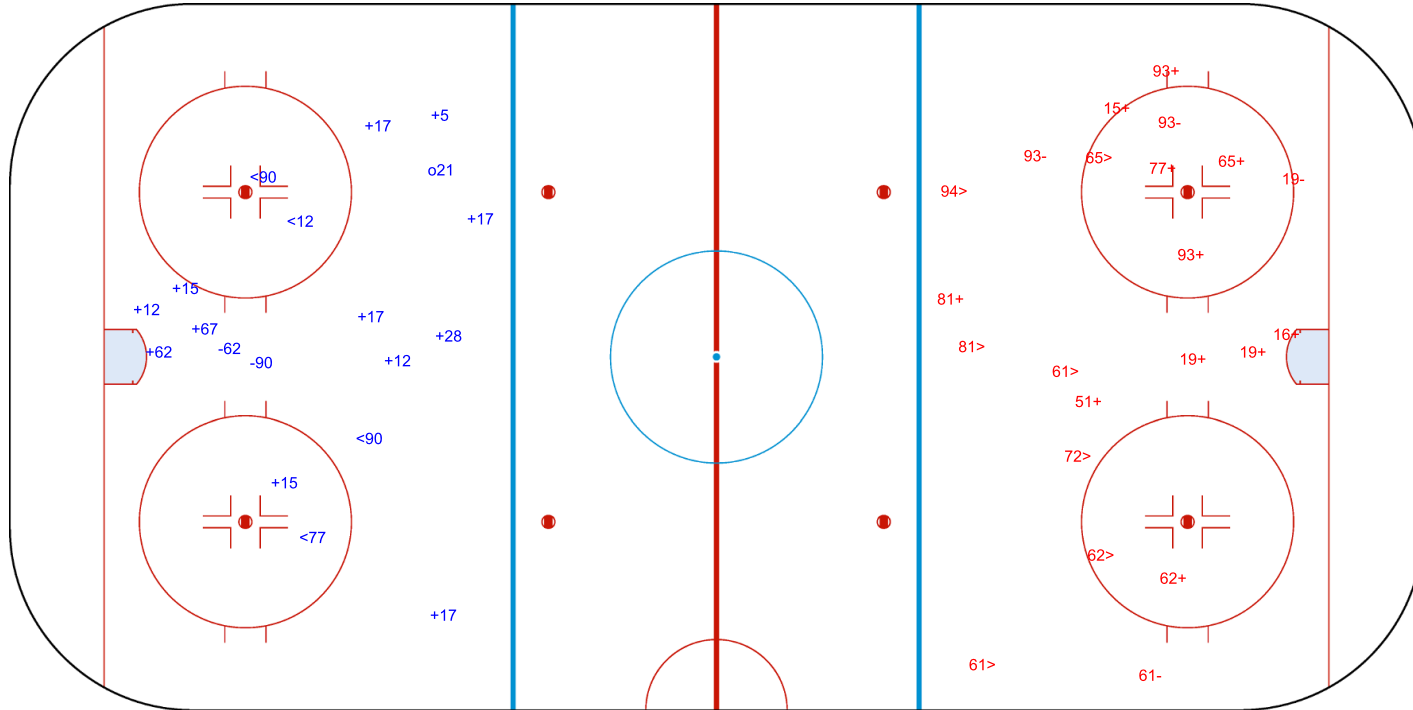

SHOT CHART  
SHE - OLR

Shots by SHE  
Goals (o): 1    SSG (+): 12  
SSP (<): 4    SPG (-): 2

GK 79 of OLR

Period: 1

Shots by OLR  
Goals (o): 0    SSG (+): 11  
SSP (>): 7    SPG (-): 4

GK 39 of SHE

Shots by OLR

Goals (o): 0

SSG (+): 9

SSP (<): 3

SPG (-): 2

GK 39 of SHE

Period: 2

Shots by SHE

Goals (o): 1

SSG (+): 13

SSP (>): 3

SPG (-): 8

GK 79 of OLR

SAT 20 NOV 2021

START TIME 16:00

Shots by SHE

Goals (o): 1    SSG (+): 11