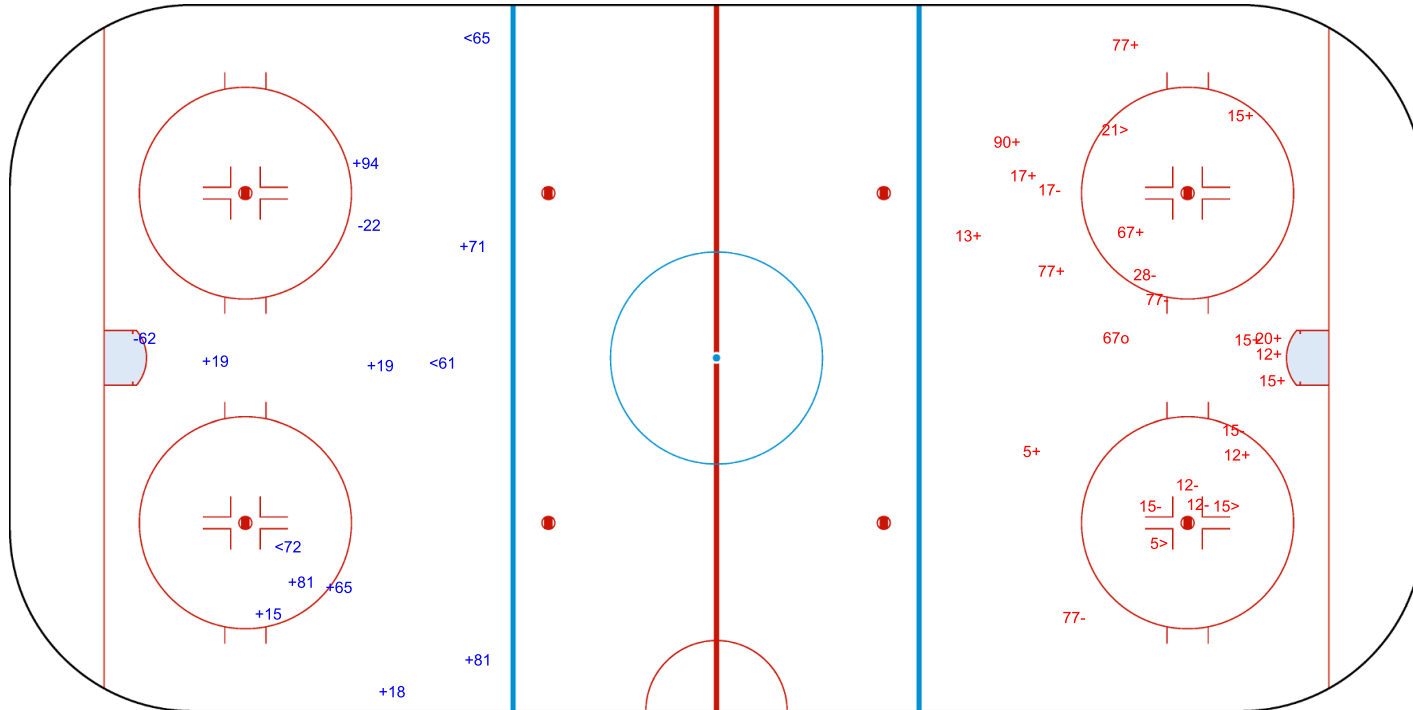

SHOT CHART  
SHE - OLR

Shots by SHE  
Goals (o): 1    SSG (+): 12  
SSP (<): 4    SPG (-): 2

GK 79 of OLR

Period: 1

Shots by OLR  
Goals (o): 0    SSG (+): 11  
SSP (>): 7    SPG (-): 4

GK 39 of SHE

Shots by OLR

Goals (o): 0

SSG (+): 9

SSP (<): 3

SPG (-): 2

GK 39 of SHE

Period: 2

Shots by SHE

Goals (o): 1

SSG (+): 13

SSP (>): 3

SPG (-): 8

GK 79 of OLR

SAT 20 NOV 2021

START TIME 16:00

Shots by SHE

Goals (o): 1    SSG (+): 11