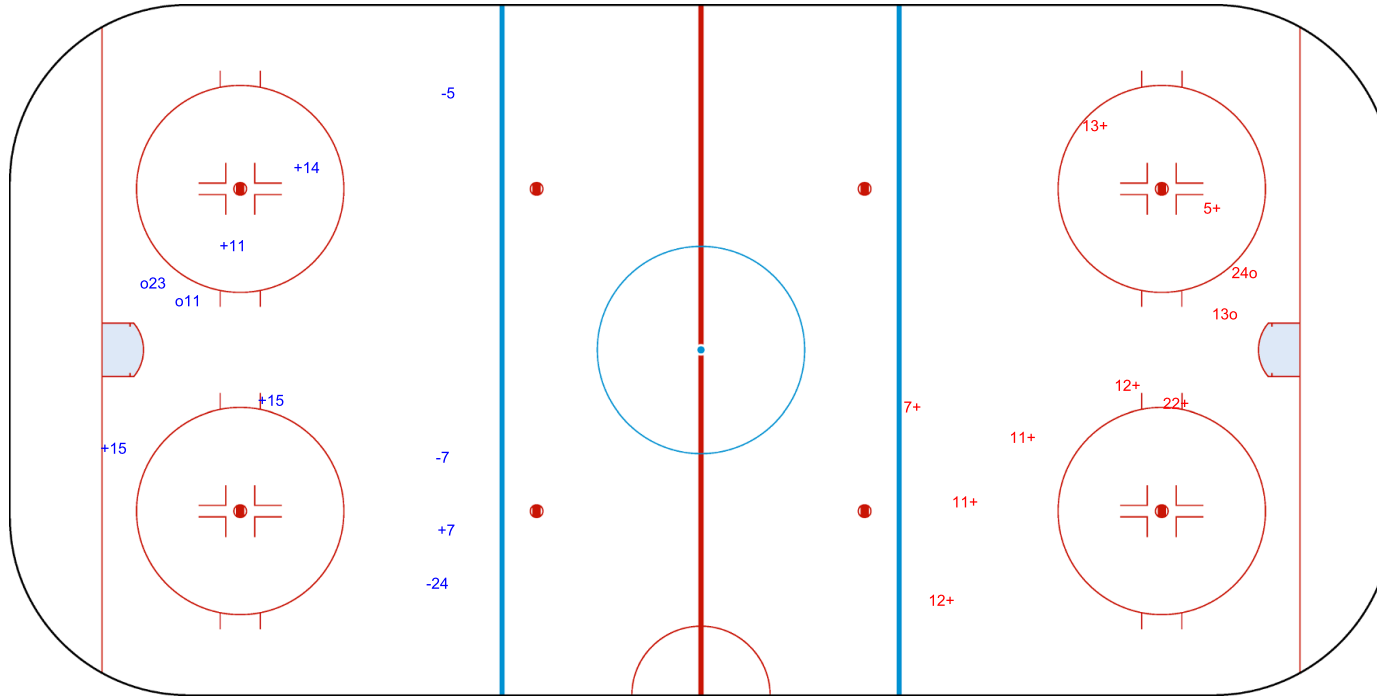

Shots by ISL
Goals (o): 2
SSP (<): 0
SSG (+): 5
SPG (-): 3

TPE → 3rd Period ← ISL

Shots by TPE
Goals (o): 2
SSP (>): 0
SSG (+): 8
SPG (-): 0

o11 o23

GK 1 of TPE

o24 13

GK 1 of ISL

Legend:
GK Goalkeeper   **SPG** Shots past goal   **SSG** Shots saved by goalkeeper   **SSP** Shots saved by player