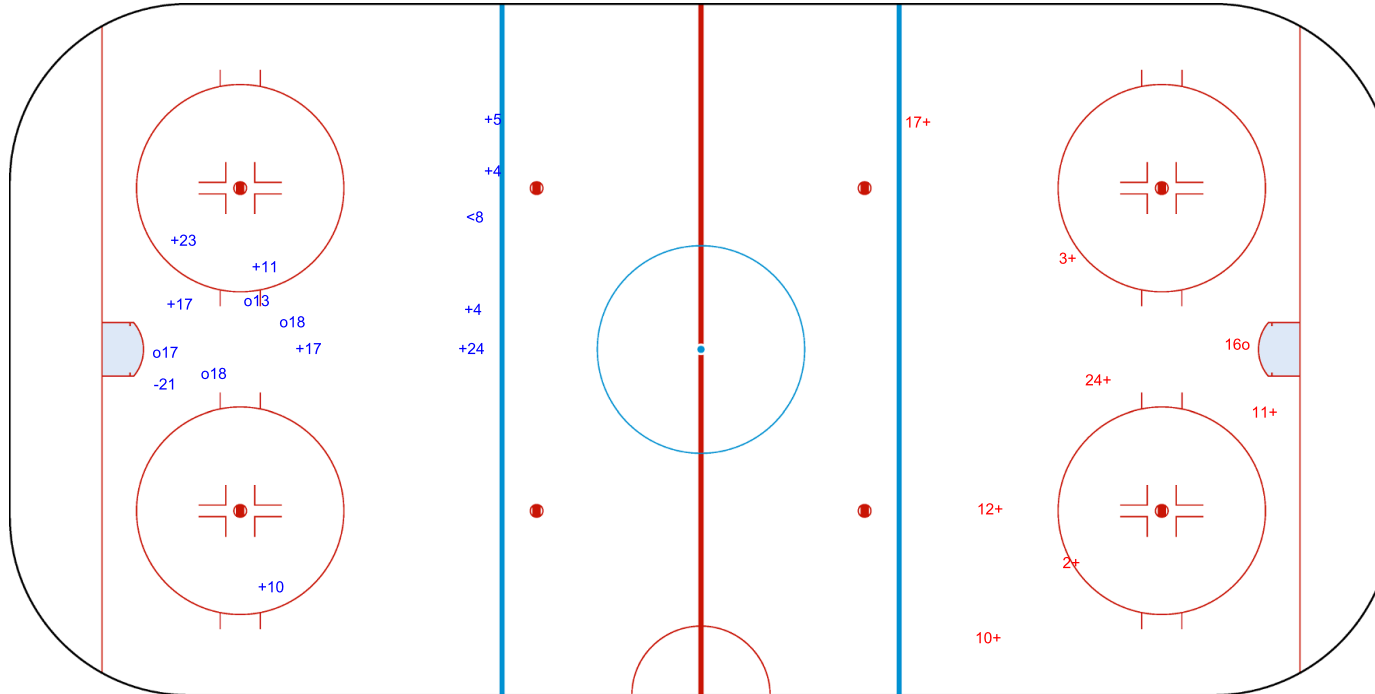

**SHOT CHART**

**ISL - TPE**

**1st Period**

Shots by ISL

Goals (o): 4

SSP (<): 1

SSG (+): 9

SPG (-): 1

GK 1 of TPE

GK 25 of TPE

Shots by TPE

Goals (o): 1

SSP (>): 0

SSG (+): 7

SPG (-): 0

GK 1 of ISL

Shots by TPE  
Goals (o): 2  
SSP (<): 0  
SSG (+): 11  
SPG (-): 3

o7
o15

GK 1 of ISL

ISL → 2nd Period ← TPE

Shots by ISL  
Goals (o): 0  
SSP (>): 1  
SSG (+): 6  
SPG (-): 2

--

GK 1 of TPE

Shots by ISL  
Goals (o): 2  
SSP (<): 0  
SSG (+): 5  
SPG (-): 3