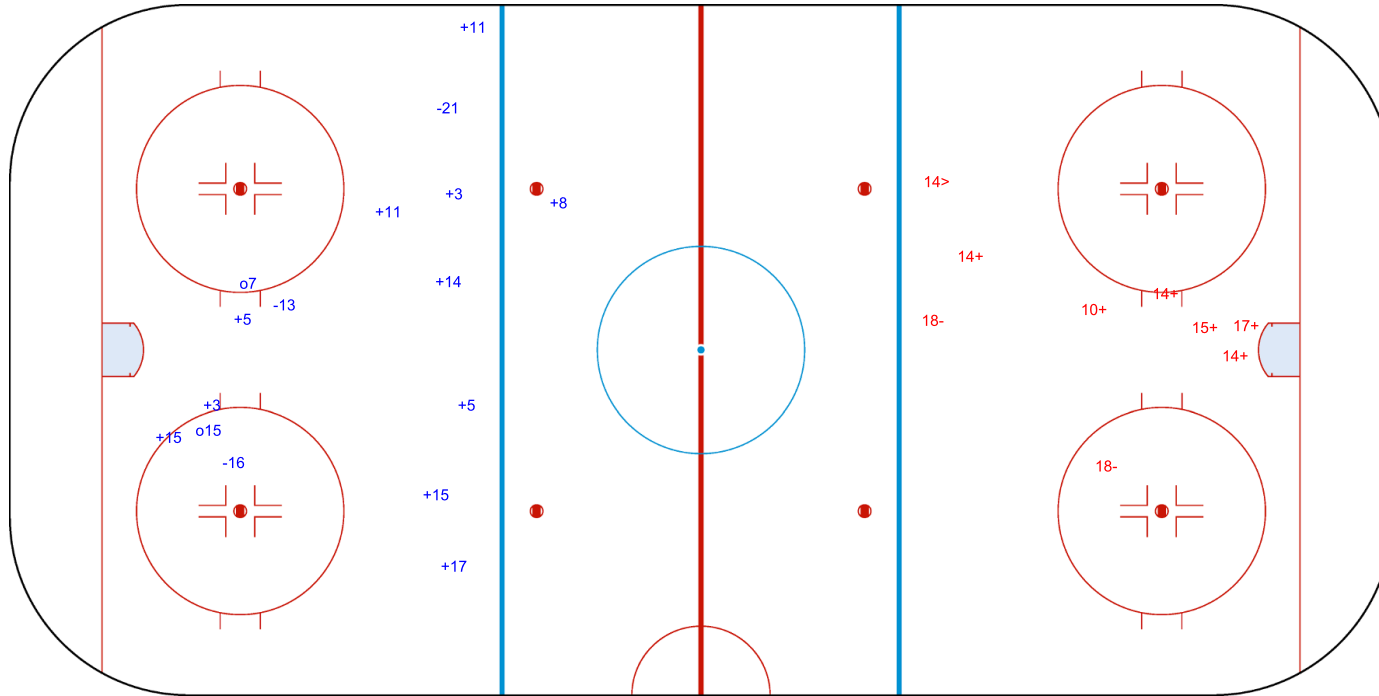

Shots by TPE  
Goals (o): 2  
SSP (<): 0  
SSG (+): 11  
SPG (-): 3

o7
o15

GK 1 of ISL

ISL → 2nd Period ← TPE

Shots by ISL  
Goals (o): 0  
SSP (>): 1  
SSG (+): 6  
SPG (-): 2

--

GK 1 of TPE

Shots by ISL  
Goals (o): 2  
SSP (<): 0  
SSG (+): 5  
SPG (-): 3