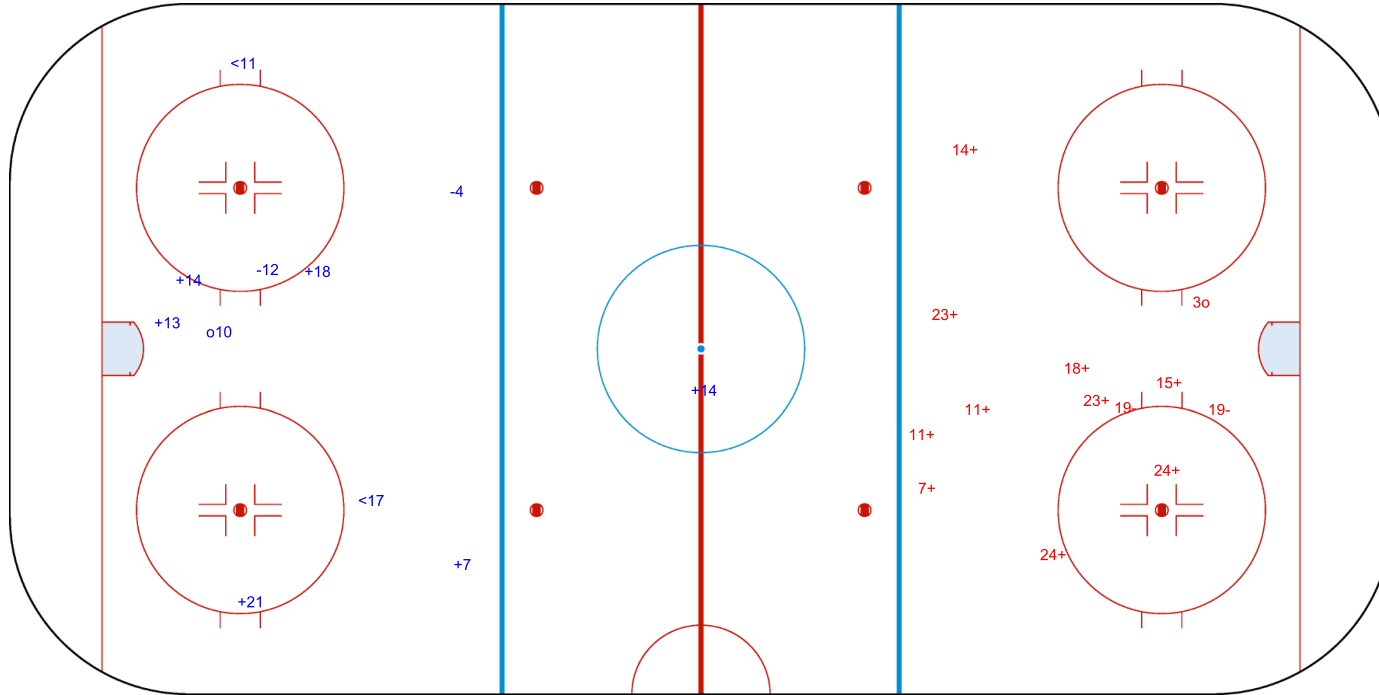

GK 20 of NZL

NZL → 3rd Period ← ISL

Shots by NZL

Goals (o): 1 SSG (+): 10
SSP (>): 0 SPG (-): 2

GK 1 of ISL

Legend:	
GK	Goalkeeper
SPG	Shots past goal
SSG	Shots saved by goalkeeper
SSP	Shots saved by player