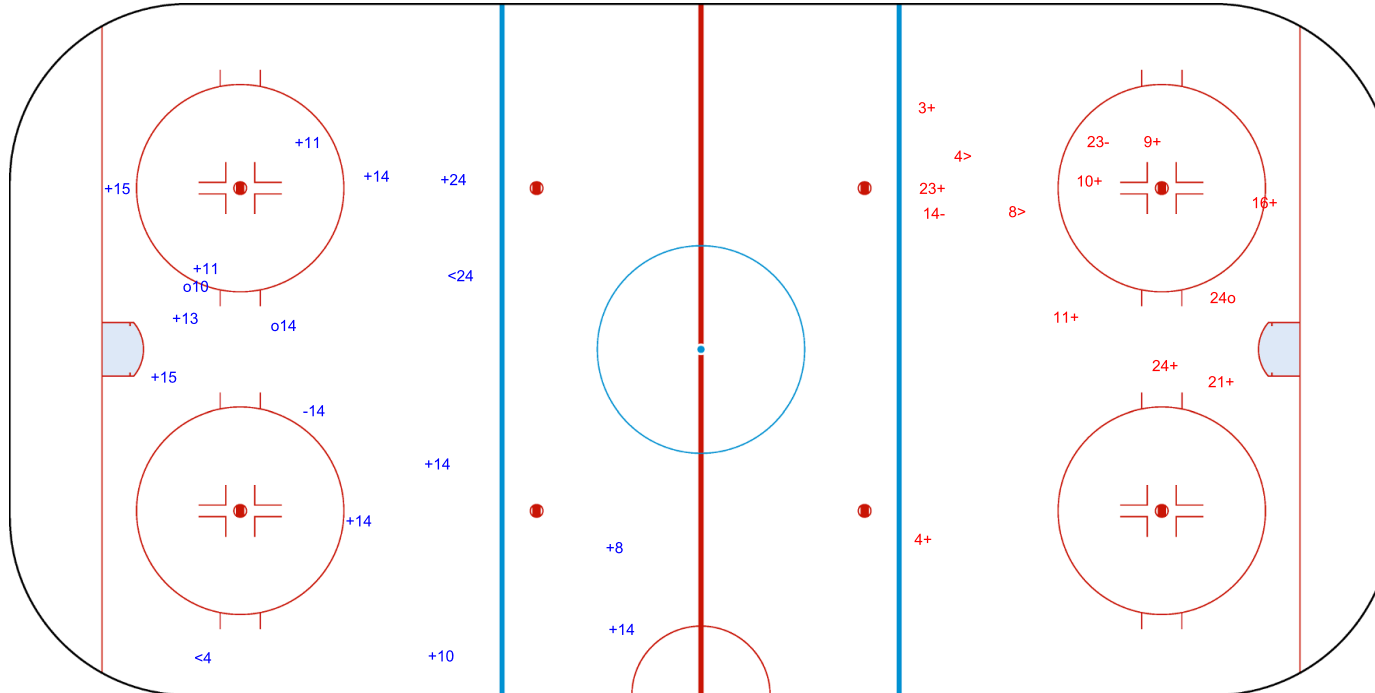

SHOT CHART

ISL - NZL

1st Period

Shots by ISL

Goals (o): 2

SSP (<): 2

SSG (+): 12

SPG (-): 1

Shots by NZL

Goals (o): 1

SSP (>): 2

SSG (+): 9

SPG (-): 2

GK 1 of NZL

GK 1 of ISL

GK 20 of ISL