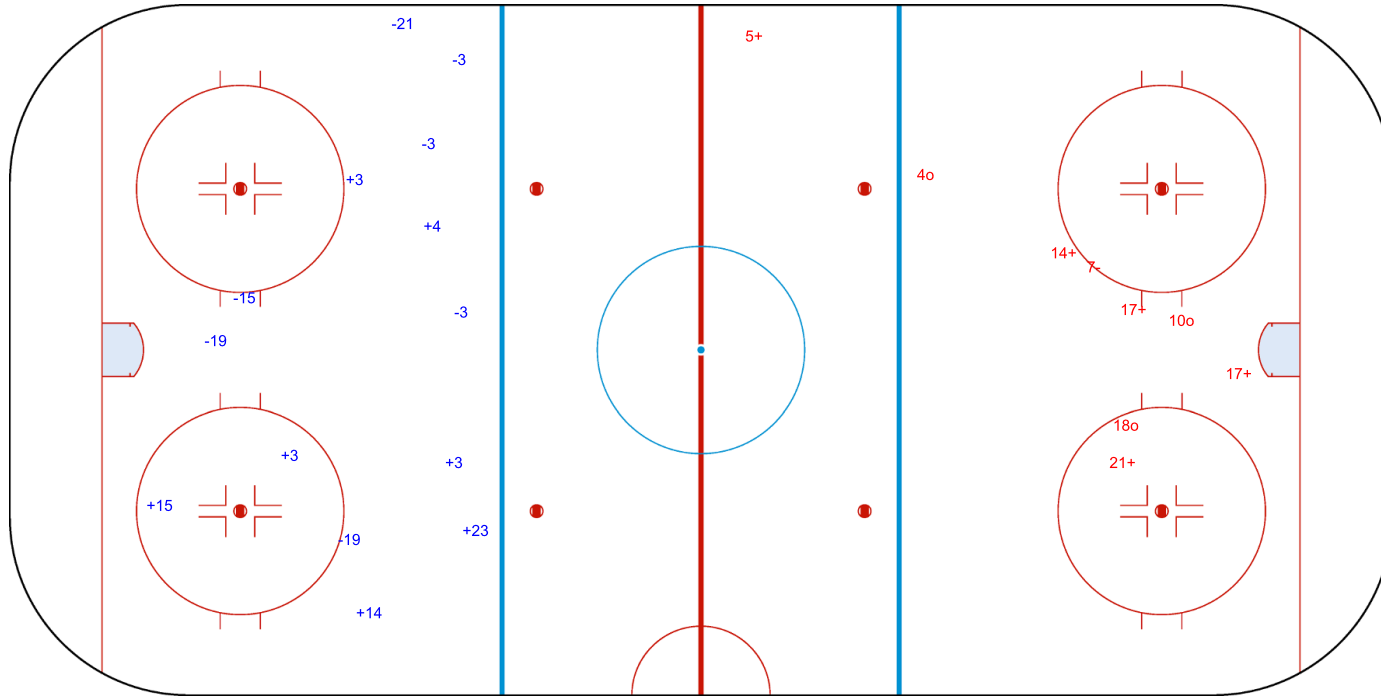

Goals (o): 3

SSP (>): 0

SSG (+): 5

SPG (-): 1

GK 1 of NZL

Shots by ISL

Goals (o): 1 SSG (+): 6
SSP (-): 2 SPG (-): 2

GK 1 of NZL