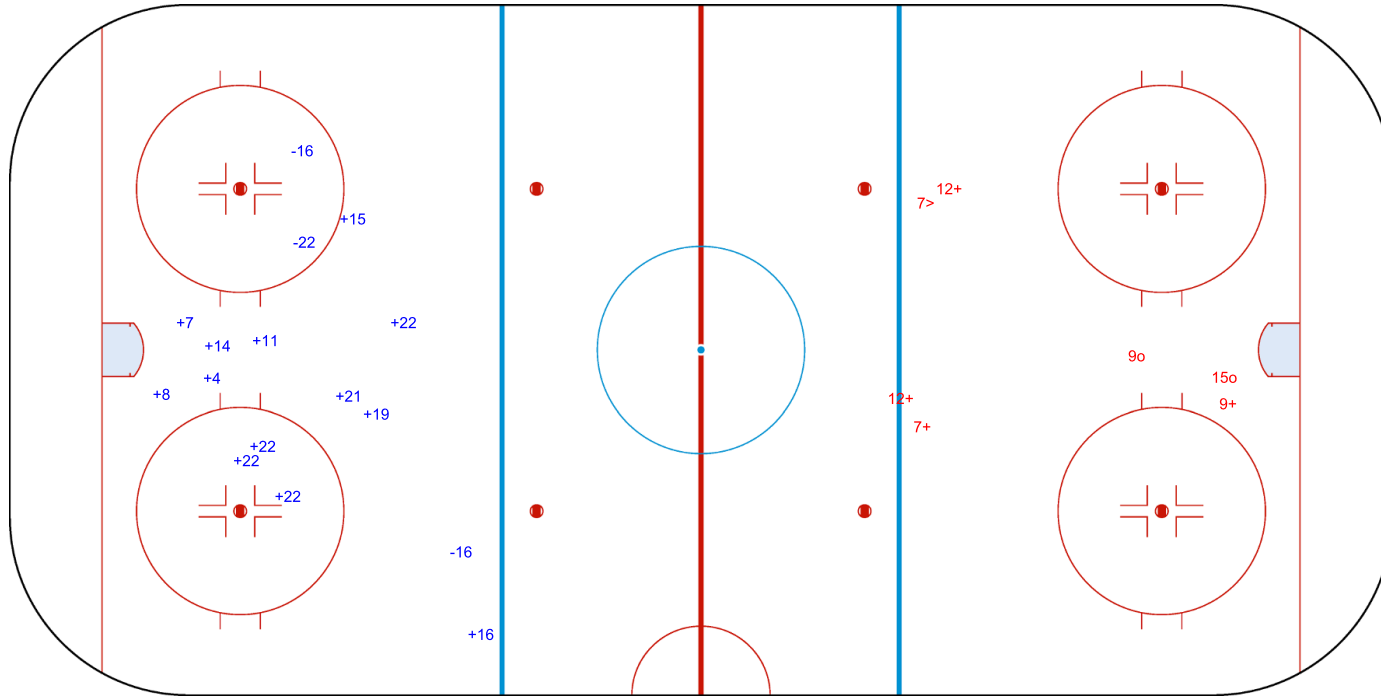

**SHOT CHART**  
**TPE - KGZ**

Shots by TPE  
Goals (o): 2  
SSP (<): 0  
SSG (+): 6  
SPG (-): 2

GK 20 of KGZ

KGZ → 1st Period ← TPE

Shots by KGZ  
Goals (o): 0  
SSP (>): 4  
SSG (+): 12  
SPG (-): 4

GK 25 of TPE

Shots by KGZ

Goals (o): 0    SSG (+): 13  
SSP (<): 0    SPG (-): 3

GK 25 of TPE

TPE → 2nd Period ← KGZ

Shots by TPE

Goals (o): 2    SSG (+): 4  
SSP (>): 1    SPG (-): 0

GK 20 of KGZ

Shots by TPE