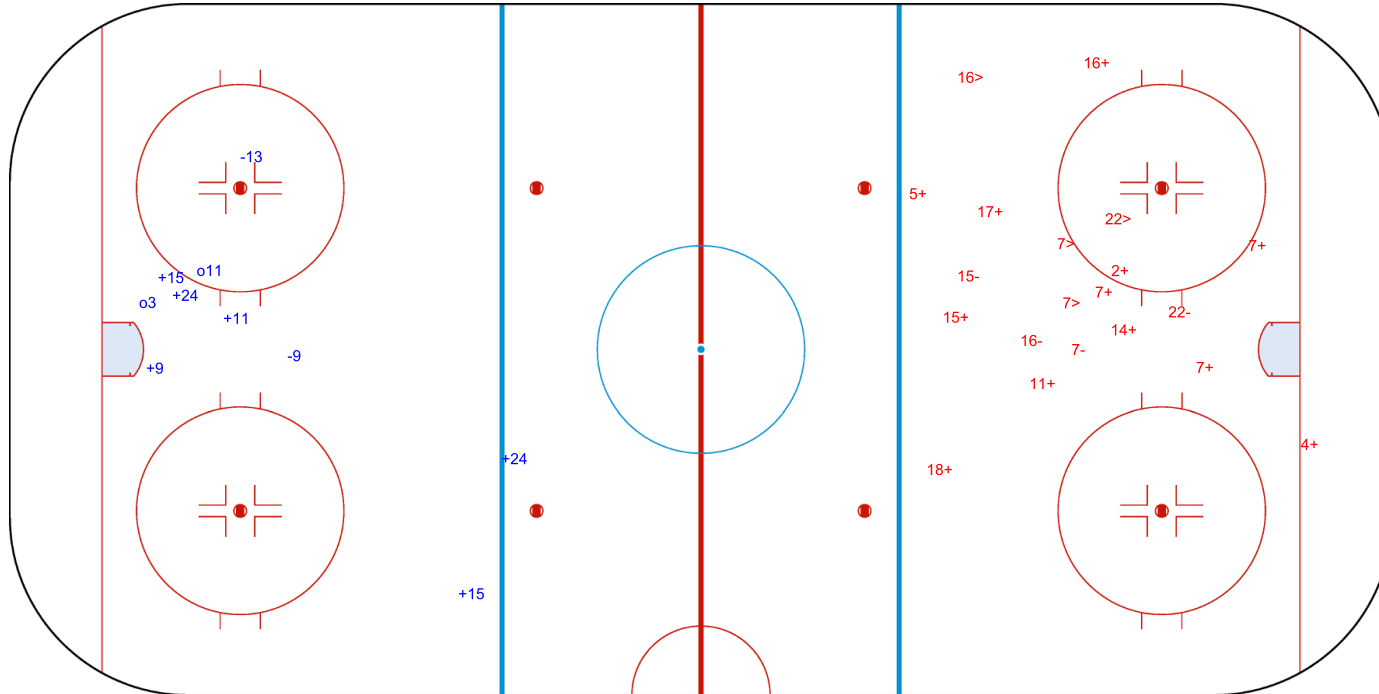

**SHOT CHART**  
**TPE - KGZ**

Shots by TPE  
Goals (o): 2  
SSP (<): 0  
SSG (+): 6  
SPG (-): 2

GK 20 of KGZ

KGZ → 1st Period ← TPE

Shots by KGZ  
Goals (o): 0  
SSP (>): 4  
SSG (+): 12  
SPG (-): 4

GK 25 of TPE

Shots by KGZ

Goals (o): 0    SSG (+): 13  
SSP (<): 0    SPG (-): 3

GK 25 of TPE

TPE → 2nd Period ← KGZ

Shots by TPE

Goals (o): 2    SSG (+): 4  
SSP (>): 1    SPG (-): 0

GK 20 of KGZ

Shots by TPE