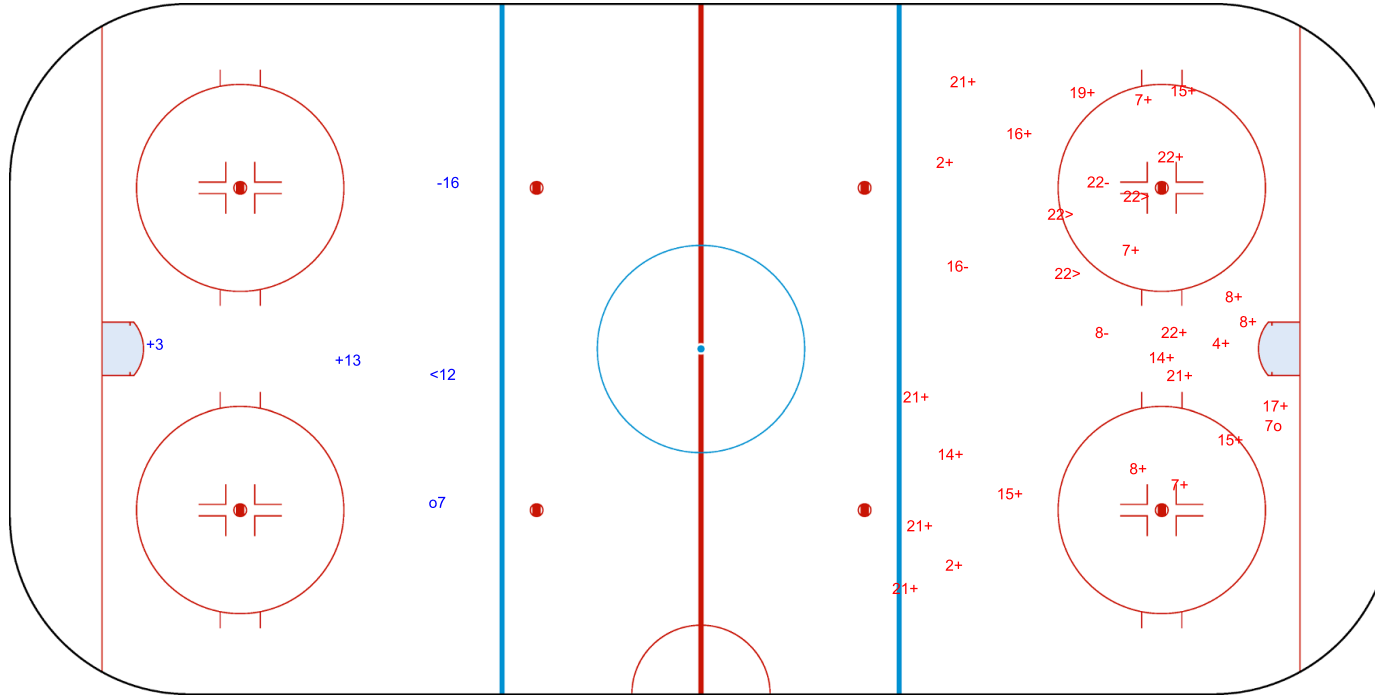

Shots by TPE

Goals (o): 1   SSG (+): 2
SSP (<): 1   SPG (-): 1

GK 20 of KGZ

KGZ → 3rd Period ← TPE

Shots by KGZ

Goals (o): 1   SSG (+): 24
SSP (>): 3   SPG (-): 3

GK 25 of TPE

Legend:		
GK	Goalkeeper	
SPG	Shots past goal	
SSG	Shots saved by goalkeeper	
SSP	Shots saved by player