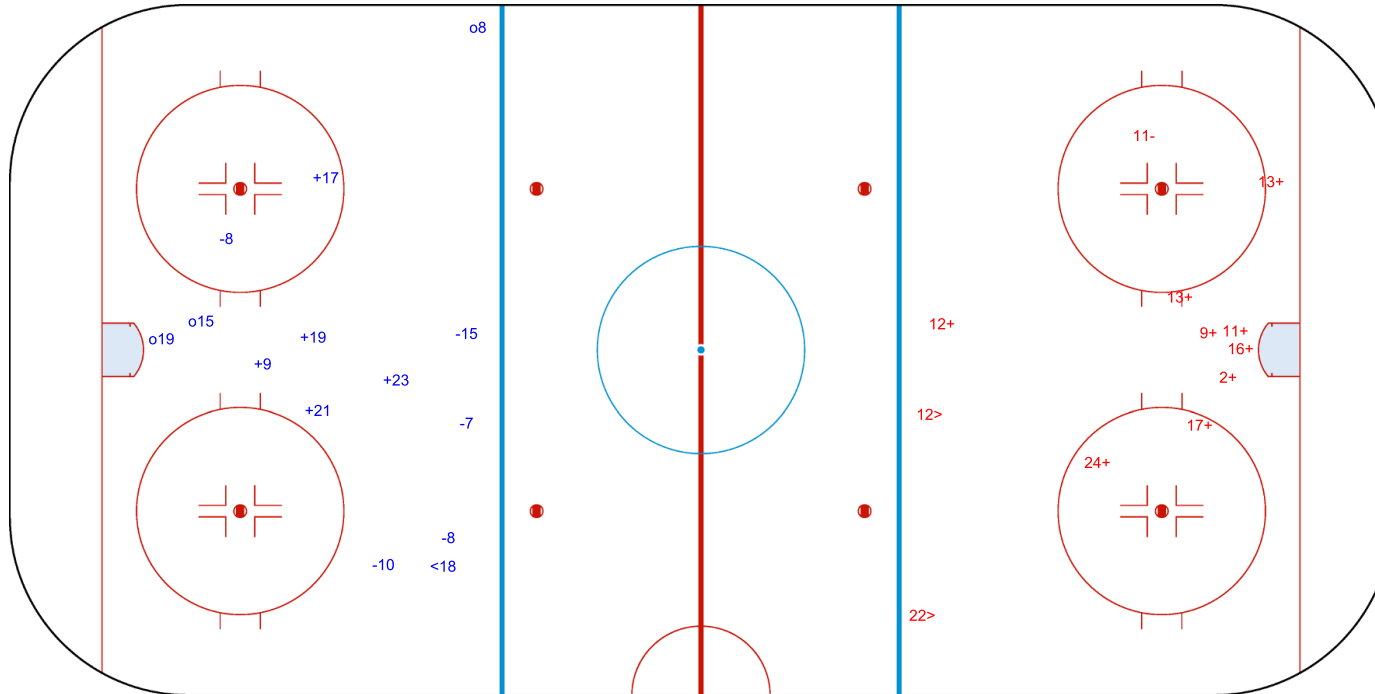

SHOT CHART

ISR - TPE

1st Period

Shots by TPE
Goals (o): 0
SSP (<): 3
SSG (+): 13
SPG (-): 1

Shots by ISR
Goals (o): 3
SSP (>): 3
SSG (+): 10
SPG (-): 3

GK 20 of ISR

GK 25 of TPE

Shots by ISR
Goals (o): 3
SSP (<): 1
SSG (+): 5
SPG (-): 5

GK 25 of TPE

TPE → 2nd Period ← ISR

Shots by TPE
Goals (o): 0
SSP (>): 2
SSG (+): 9
SPG (-): 1

GK 20 of ISR

Shots by TPE
Goals (o): 1 SSG (+): 12
SSP (<): 1 SPG (-): 1

o13

GK 20 of ISR

ISR → 3rd Period ← TPE