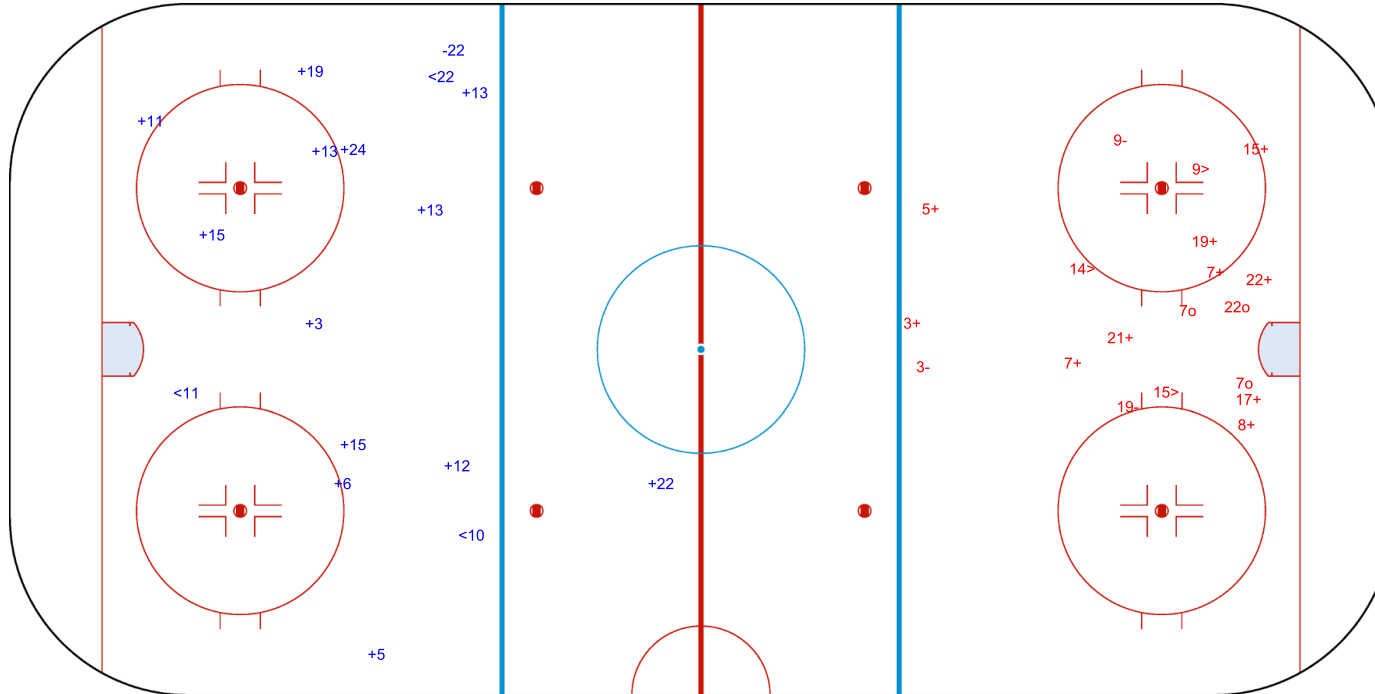

SHOT CHART

ISR - TPE

1st Period

Shots by TPE
Goals (o): 0
SSP (<): 3
SSG (+): 13
SPG (-): 1

Shots by ISR
Goals (o): 3
SSP (>): 3
SSG (+): 10
SPG (-): 3

GK 20 of ISR

GK 25 of TPE

Shots by ISR
Goals (o): 3
SSP (<): 1
SSG (+): 5
SPG (-): 5

GK 25 of TPE

TPE → 2nd Period ← ISR

Shots by TPE
Goals (o): 0
SSP (>): 2
SSG (+): 9
SPG (-): 1

GK 20 of ISR

Shots by TPE
Goals (o): 1 SSG (+): 12
SSP (<): 1 SPG (-): 1

o13

GK 20 of ISR

ISR → 3rd Period ← TPE