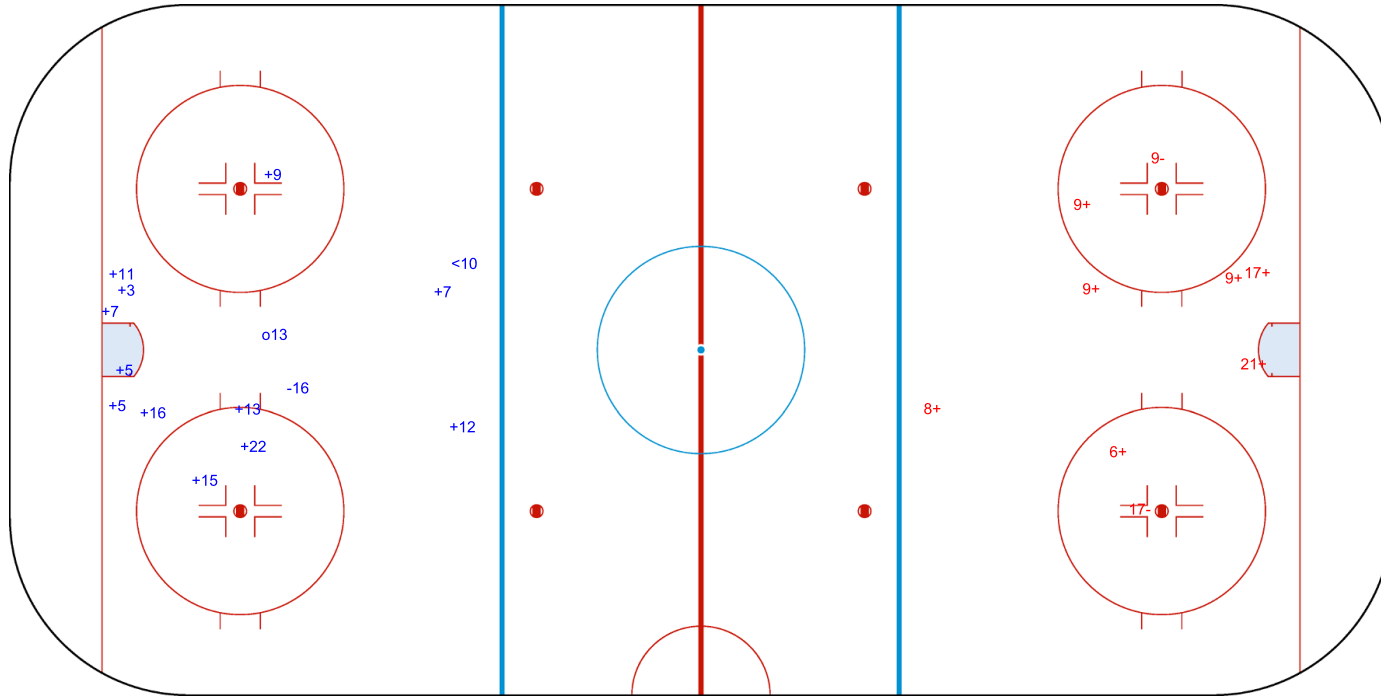

Shots by TPE
Goals (o): 1   SSG (+): 12
SSP (<): 1   SPG (-): 1

o13

GK 20 of ISR

ISR → 3rd Period ← TPE

Shots by ISR
Goals (o): 0   SSG (+): 7
SSP (>): 0   SPG (-): 2

GK 1 of TPE

GK 25 of TPE

Legend:	
GK	Goalkeeper
SPG	Shots past goal
SSG	Shots saved by goalkeeper
SSP	Shots saved by player