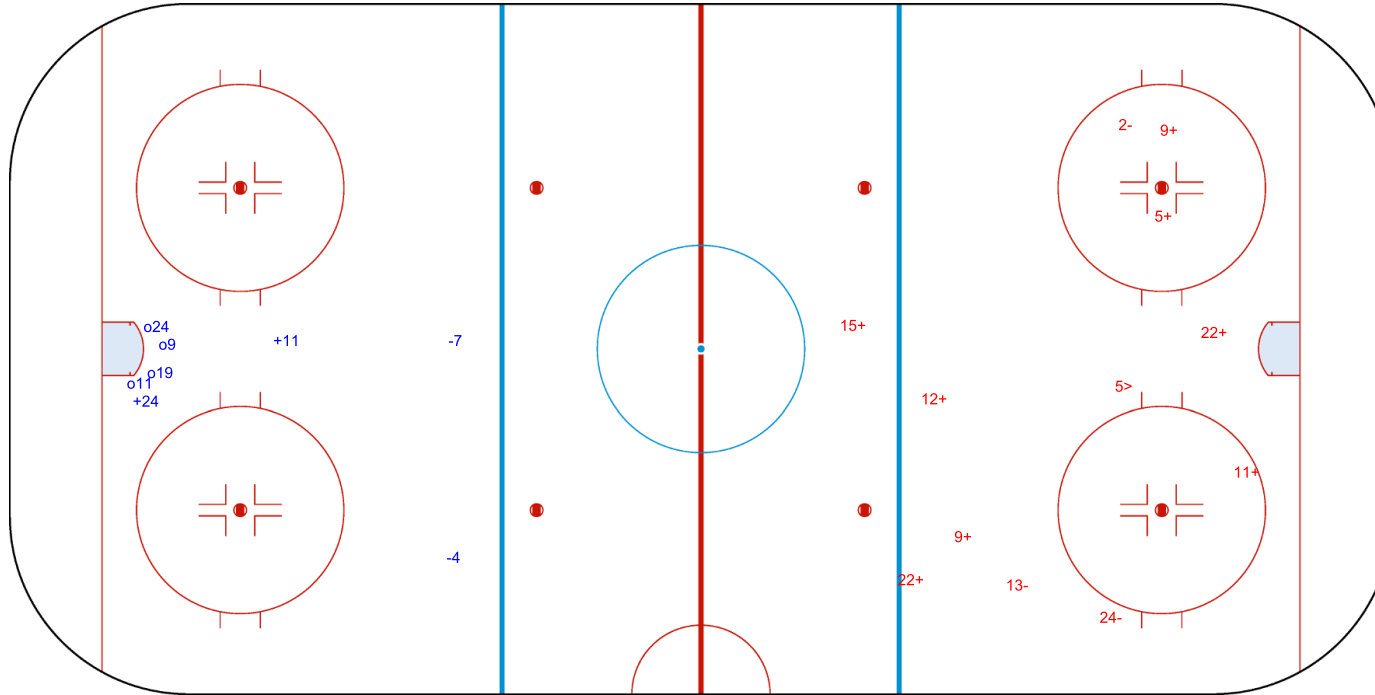

Shots by TPE

Goals (o): 2    SSG (+): 12  
SSP (<): 4    SPG (-): 5

GK 1 of NZL

NZL → **2nd Period** ← TPE

Shots by NZL

Goals (o): 1    SSG (+): 5  
SSP (>): 4    SPG (-): 5

GK 1 of TPE

Shots by NZL

Goals (o): 4

SSP (<): 0

SSG (+): 2

SPG (-): 2

GK 1 of TPE

3rd Period

Shots by TPE

Goals (o): 0