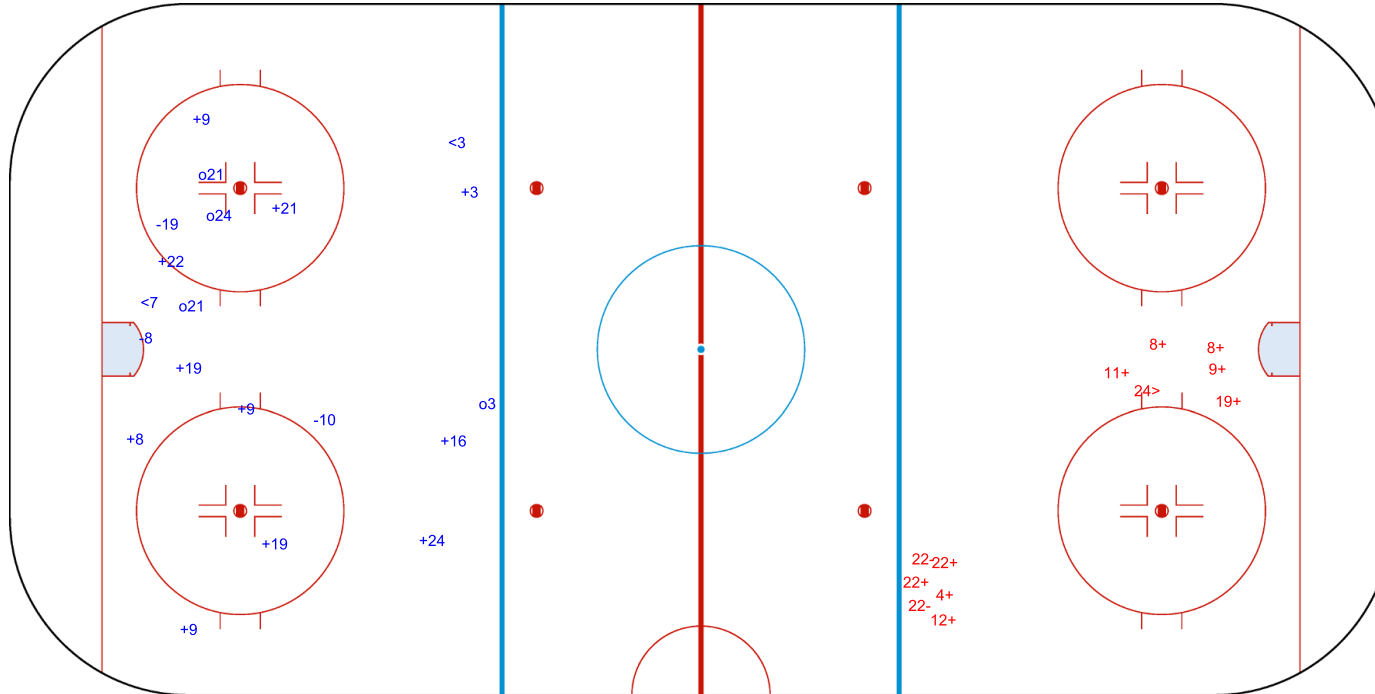

**SHOT CHART**

**TPE - NZL**

**1st Period**

Shots by NZL  
Goals (o): 4  
SSP (<): 2  
SSG (+): 11  
SPG (-): 3

Shots by TPE  
Goals (o): 0  
SSP (>): 1  
SSG (+): 9  
SPG (-): 2

GK 1 of TPE

GK 25 of TPE

GK 1 of NZL

Shots by TPE

Goals (o): 2    SSG (+): 12  
SSP (<): 4    SPG (-): 5

GK 1 of NZL

NZL → **2nd Period** ← TPE

Shots by NZL

Goals (o): 1    SSG (+): 5  
SSP (>): 4    SPG (-): 5

GK 1 of TPE

Shots by NZL