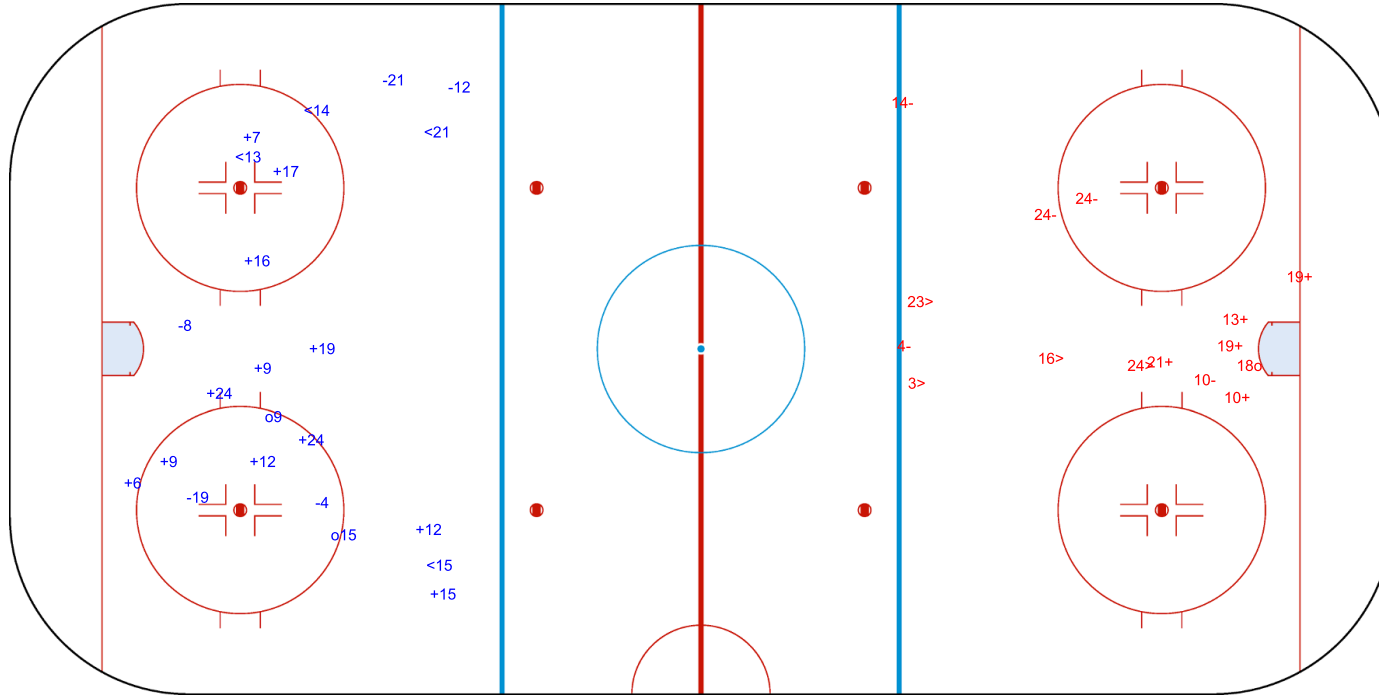

Shots by TPE

Goals (o): 2    SSG (+): 12  
SSP (<): 4    SPG (-): 5

GK 1 of NZL

NZL → **2nd Period** ← TPE

Shots by NZL

Goals (o): 1    SSG (+): 5  
SSP (>): 4    SPG (-): 5

GK 1 of TPE

Shots by NZL