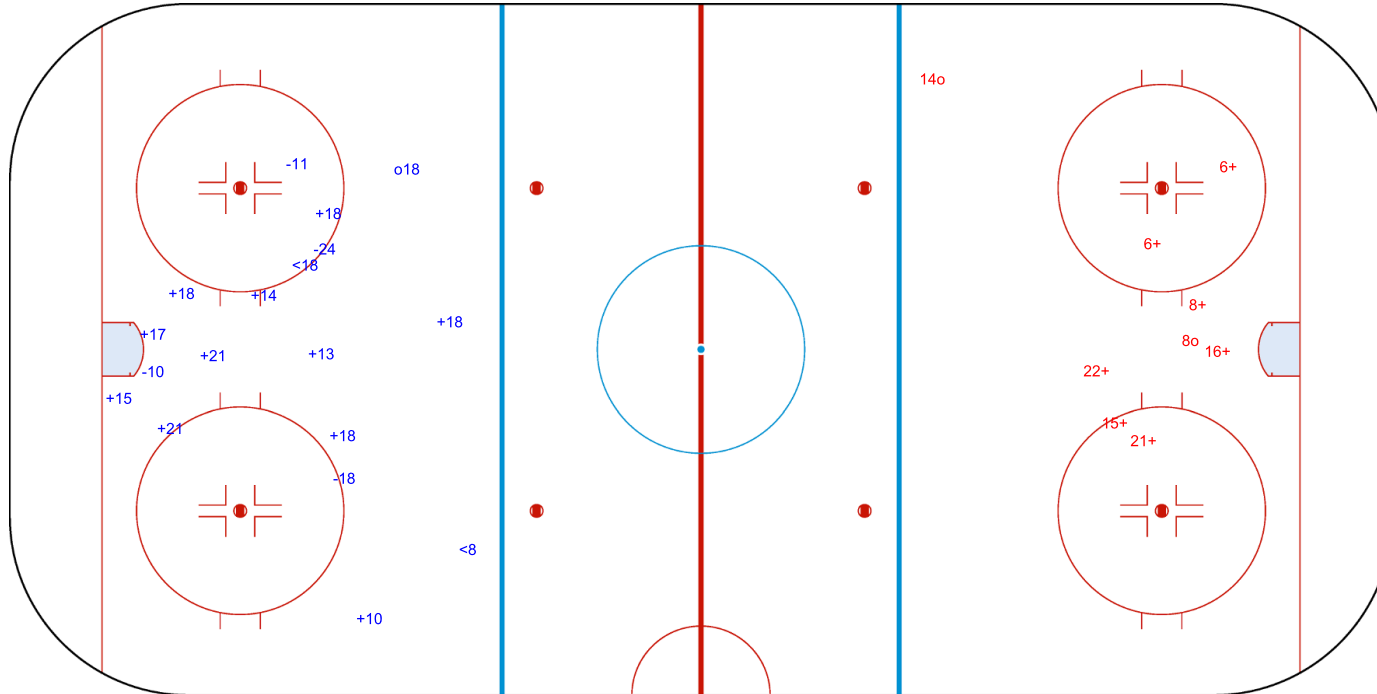

SHOT CHART

ISR - ISL

1st Period

Shots by ISL
Goals (o): 1
SSP (<): 2
SSG (+): 11
SPG (-): 4

Shots by ISR
Goals (o): 2
SSP (>): 0
SSG (+): 7
SPG (-): 0

GK 20 of ISR

GK 1 of ISL

Shots by ISR
Goals (o): 1
SSP (<): 0

SSG (+): 11
SPG (-): 0

GK 1 of ISL

ISL → **2nd Period** ← ISR

Shots by ISL
Goals (o): 0
SSP (>): 0

SSG (+): 7
SPG (-): 5

GK 20 of ISR

Shots by ISL
Goals (o): 1
SSP (<): 3
SSG (+): 11
SPG (-): 3

GK 20 of ISR