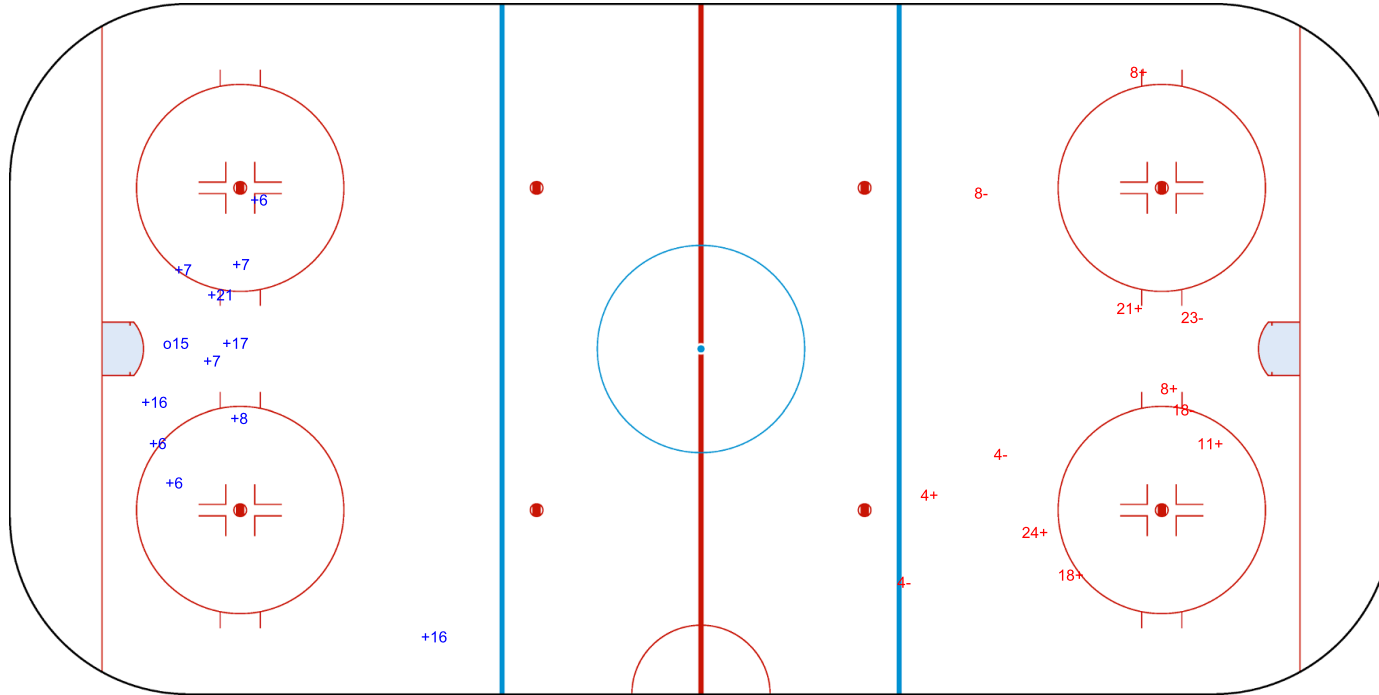

SHOT CHART

ISR - ISL

1st Period

Shots by ISL
Goals (o): 1
SSP (<): 2
SSG (+): 11
SPG (-): 4

Shots by ISR
Goals (o): 2
SSP (>): 0
SSG (+): 7
SPG (-): 0

GK 20 of ISR

GK 1 of ISL

Shots by ISR
Goals (o): 1
SSP (<): 0

SSG (+): 11
SPG (-): 0

GK 1 of ISL

ISL → **2nd Period** ← ISR

Shots by ISL
Goals (o): 0
SSP (>): 0

SSG (+): 7
SPG (-): 5

GK 20 of ISR

Shots by ISL
Goals (o): 1
SSP (<): 3
SSG (+): 11
SPG (-): 3

GK 20 of ISR