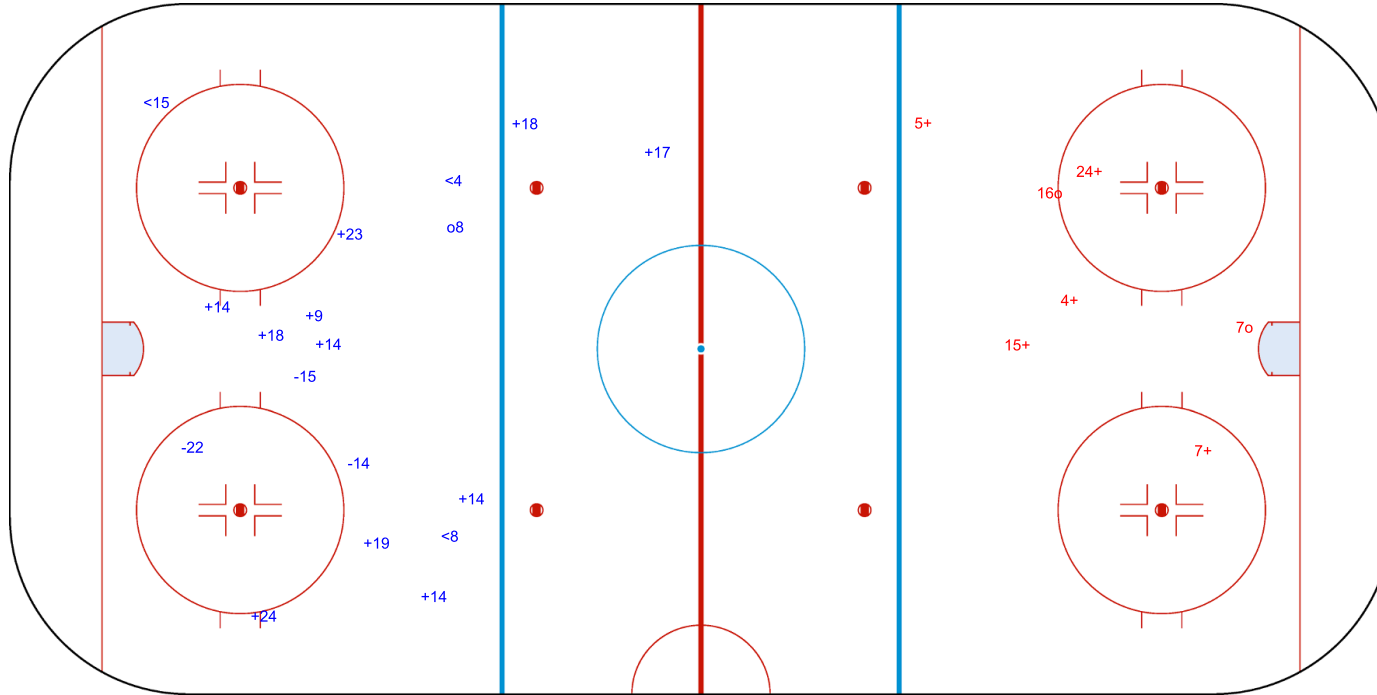

Shots by ISL
Goals (o): 1
SSP (<): 3
SSG (+): 11
SPG (-): 3

GK 20 of ISR

ISR → 3rd Period ← ISL

Shots by ISR
Goals (o): 2
SSP (>): 0
SSG (+): 5
SPG (-): 0

GK 1 of ISL

ENG

Legend:	ENG Empty net goal	GK Goalkeeper	SPG Shots past goal	SSG Shots saved by goalkeeper	SSP Shots saved by player