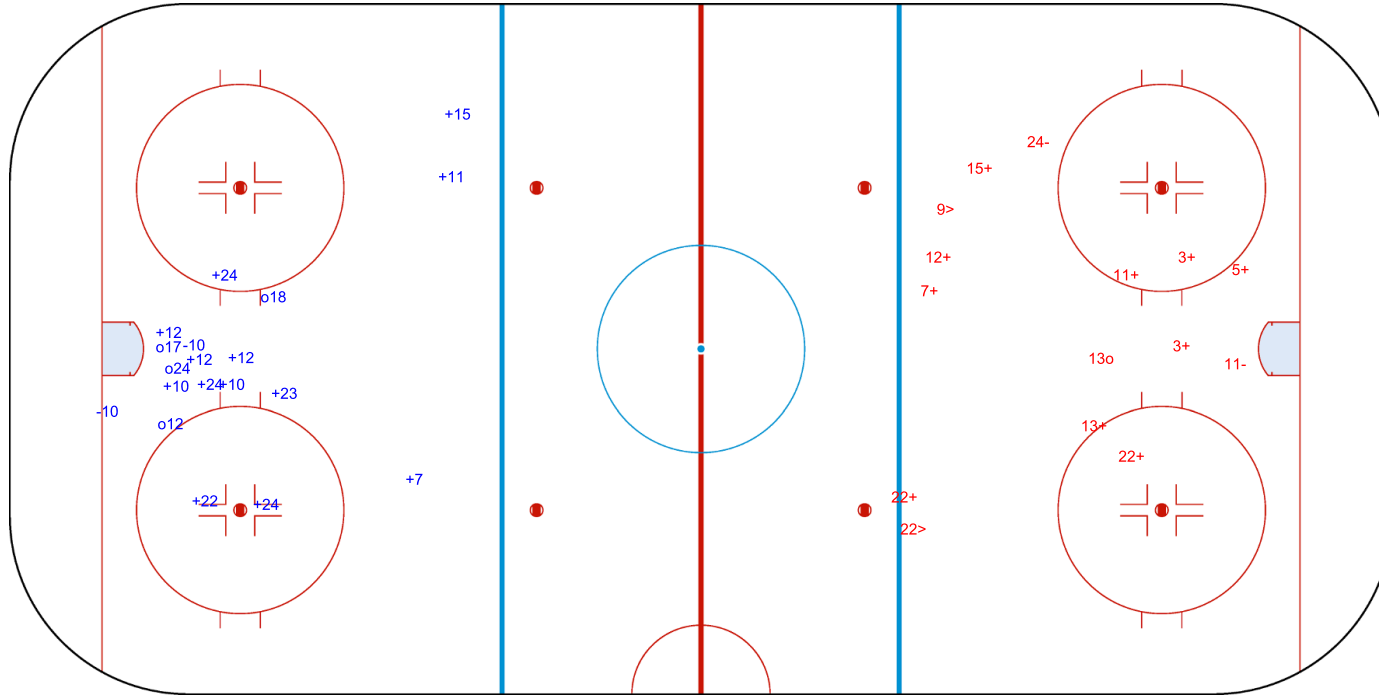

SHOT CHART
BUL - TPE

Shots by TPE
Goals (o): 0
SSP (<): 0
SSG (+): 20
SPG (-): 5

Shots by BUL
Goals (o): 1
SSP (>): 0
SSG (+): 6
SPG (-): 1

Shots by BUL
Goals (o): 4
SSP (<): 0
SSG (+): 13
SPG (-): 2

GK 25 of TPE

TPE → **2nd Period** ← BUL

Shots by TPE
Goals (o): 1
SSP (>): 2
SSG (+): 10
SPG (-): 2

GK 25 of BUL

Shots by TPE
Goals (o): 3
SSP (<): 0

GK 25 of BUL

BUL → **3rd Period** ← **TPE**

Shots by BUL
Goals (o): 1
SSP (>): 0