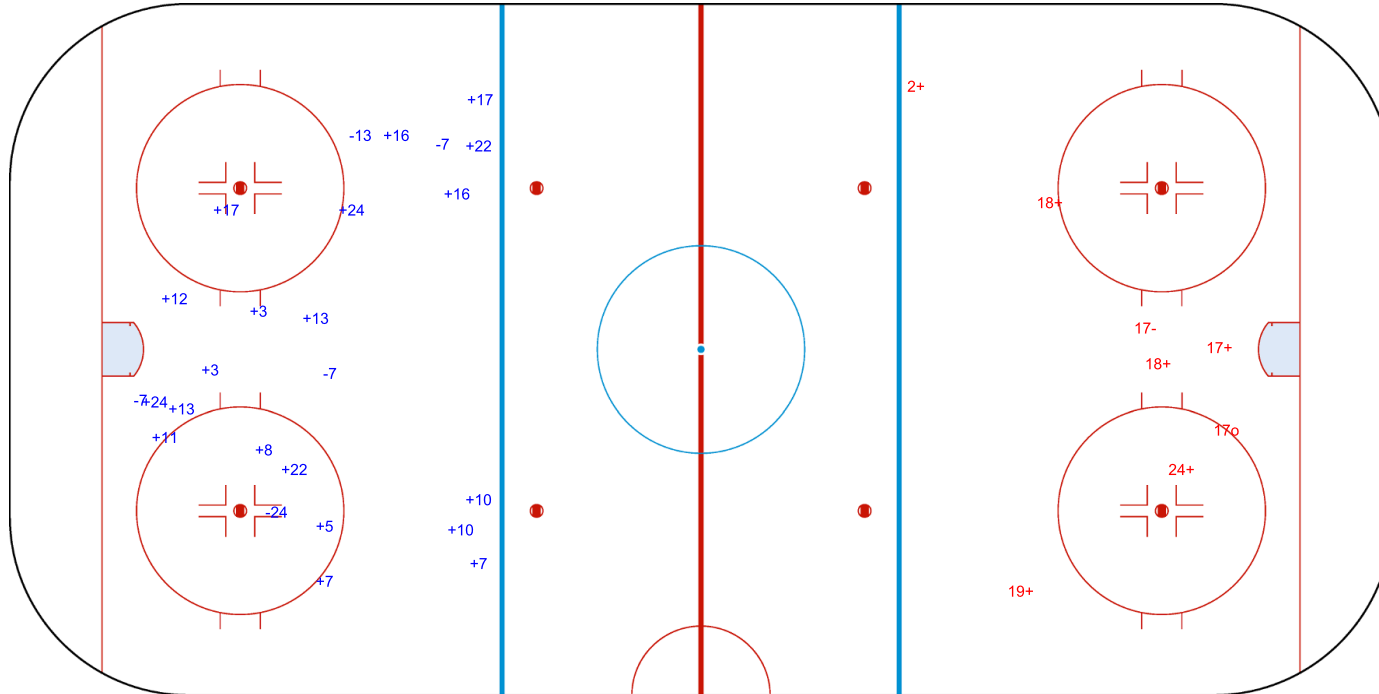

SHOT CHART
BUL - TPE

Shots by TPE
Goals (o): 0
SSP (<): 0
SSG (+): 20
SPG (-): 5

Shots by BUL
Goals (o): 1
SSP (>): 0
SSG (+): 6
SPG (-): 1

Shots by BUL
Goals (o): 4
SSP (<): 0
SSG (+): 13
SPG (-): 2

GK 25 of TPE

TPE → **2nd Period** ← BUL

Shots by TPE
Goals (o): 1
SSP (>): 2
SSG (+): 10
SPG (-): 2

GK 25 of BUL

Shots by TPE
Goals (o): 3
SSP (<): 0

GK 25 of BUL

BUL → **3rd Period** ← **TPE**

Shots by BUL
Goals (o): 1
SSP (>): 0