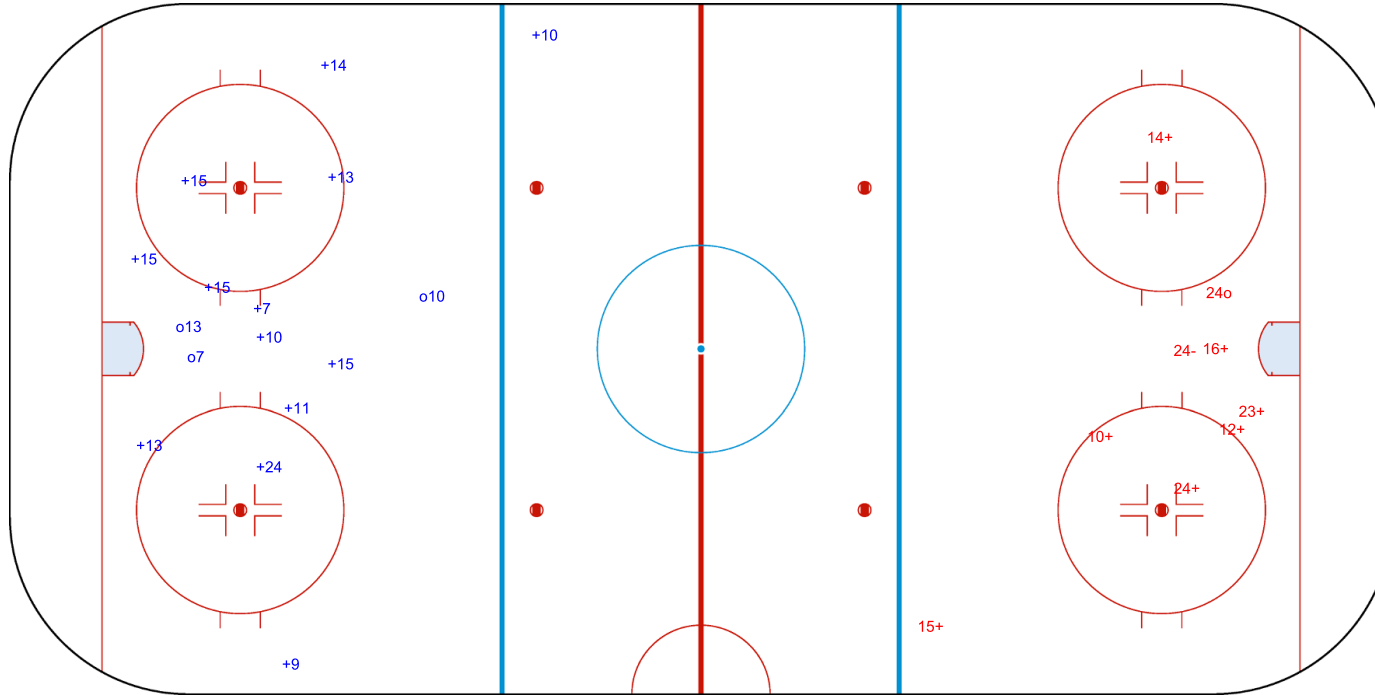

Shots by TPE
Goals (o): 3
SSP (<): 0

GK 25 of BUL

BUL → **3rd Period** ← **TPE**

Shots by BUL
Goals (o): 1
SSP (>): 0

GK 25 of TPE

ENG

Legend:	ENG Empty net goal	GK Goalkeeper	SPG Shots past goal	SSG Shots saved by goalkeeper	SSP Shots saved by player