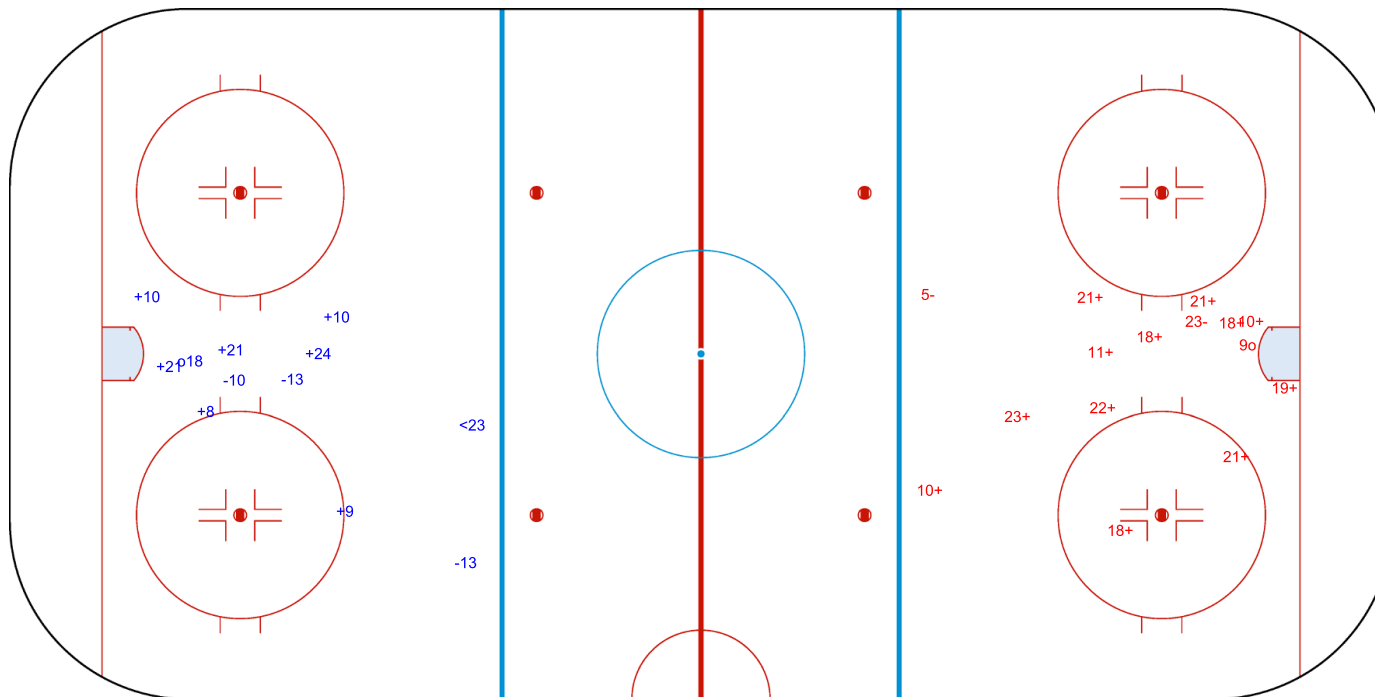

GK 25 of BIH

BIH → 3rd Period ← RSA

Shots by BIH

Goals (o): 1 SSG (+): 12
SSP (>): 0 SPG (-): 2

GK 1 of RSA

Legend:		
GK	Goalkeeper	
SPG	Shots past goal	
SSG	Shots saved by goalkeeper	
SSP	Shots saved by player	