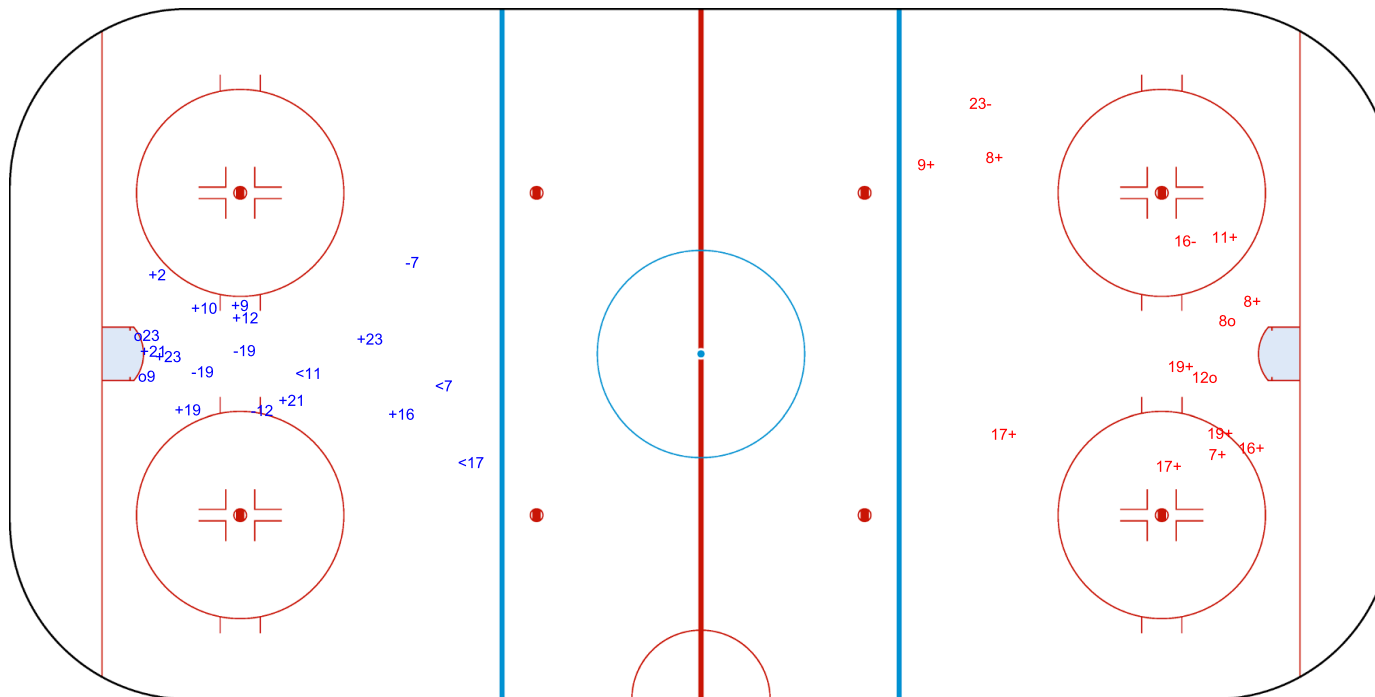

SHOT CHART
RSA - BIH

1st Period

Shots by RSA
Goals (o): 1
SSP (<): 1

SSG (+): 10
SPG (-): 0

GK 25 of BIH

Shots by BIH
Goals (o): 0
SSP (>): 0

SSG (+): 7
SPG (-): 4

GK 1 of RSA

Shots by BIH
Goals (o): 2
SSP (<): 3
SSG (+): 10
SPG (-): 4

GK 1 of RSA

RSA → 2nd Period ← BIH

Shots by RSA
Goals (o): 2
SSP (>): 0
SSG (+): 10
SPG (-): 2

GK 25 of BIH

Shots by RSA

Goals (o): 1 SSG (+): 7
SSP (<): 1 SPG (-): 3