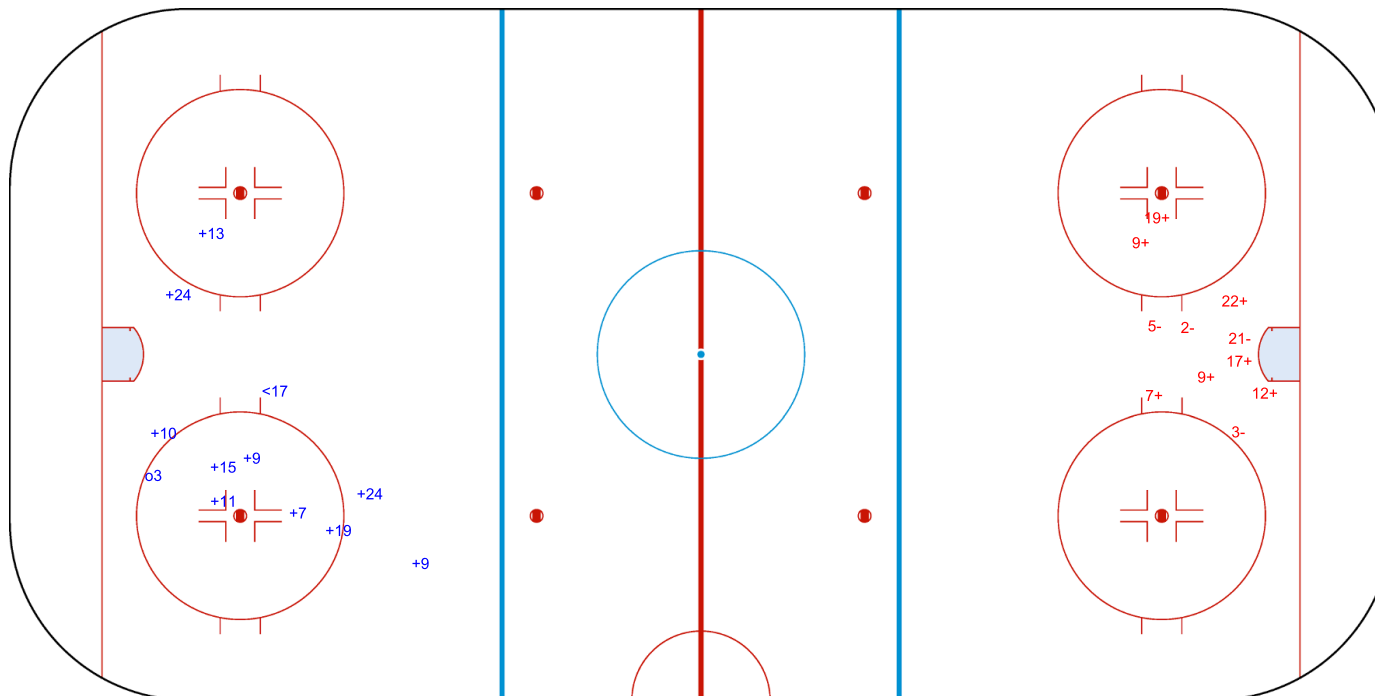

SHOT CHART
RSA - BIH

1st Period

Shots by RSA
Goals (o): 1
SSP (<): 1

SSG (+): 10
SPG (-): 0

GK 25 of BIH

Shots by BIH
Goals (o): 0
SSP (>): 0

SSG (+): 7
SPG (-): 4

GK 1 of RSA

Shots by BIH
Goals (o): 2
SSP (<): 3
SSG (+): 10
SPG (-): 4

GK 1 of RSA

RSA → 2nd Period ← BIH

Shots by RSA
Goals (o): 2
SSP (>): 0
SSG (+): 10
SPG (-): 2

GK 25 of BIH

Shots by RSA

Goals (o): 1 SSG (+): 7
SSP (<): 1 SPG (-): 3