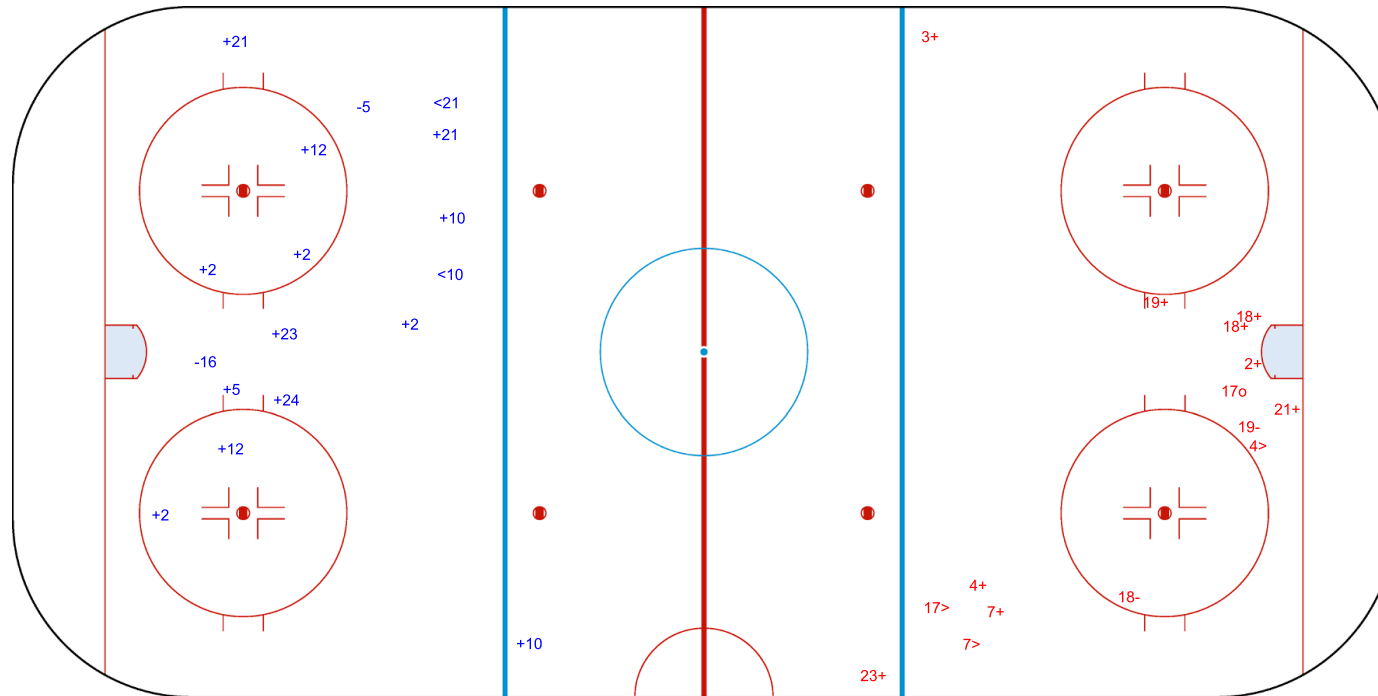

Goals (o): 0    SSG (+): 13  
SSP (-): 2    SPG (-): 2

GK 1 of PRK

3rd Period

Shots by PRK

Goals (o): 1    SSG (+): 9  
SSP (>): 3    SPG (-): 2

GK 20 of LUX

Legend:		
<b>GK</b>	Goalkeeper	
<b>SPG</b>	Shots past goal	
<b>SSG</b>	Shots saved by goalkeeper	
<b>SSP</b>	Shots saved by player	