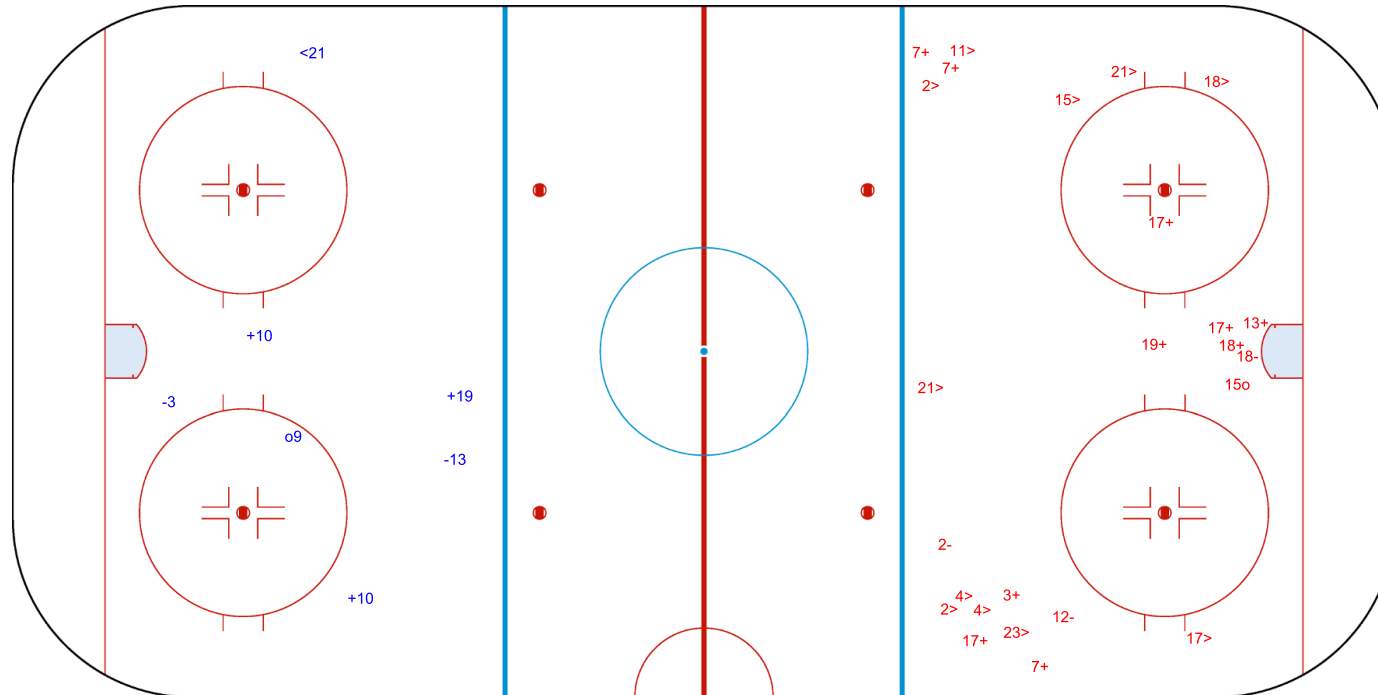

SHOT CHART  
LUX - PRK

Shots by LUX

Goals (o): 1      SSG (+): 3  
SSP (<): 1      SPG (-): 2

GK 1 of PRK

1st Period

Shots by PRK

Goals (o): 1      SSG (+): 10  
SSP (>): 11      SPG (-): 3

GK 20 of LUX

Shots by PRK

Goals (o): 3    SSG (+): 7  
SSP (<): 9    SPG (-): 7

GK 20 of LUX

2nd Period

Shots by LUX

Goals (o): 0    SSG (+): 3  
SSP (>): 5    SPG (-): 1

GK 1 of PRK

Shots by LUX