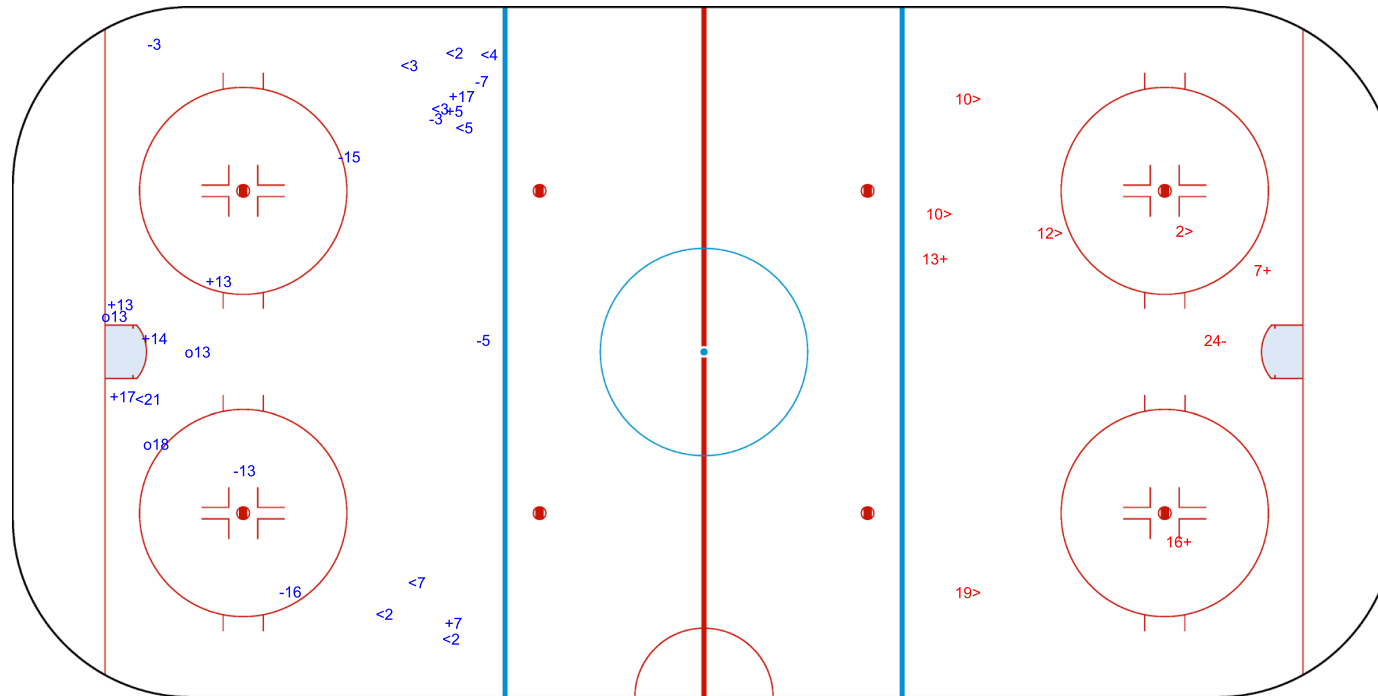

SHOT CHART  
LUX - PRK

Shots by LUX

Goals (o): 1      SSG (+): 3  
SSP (<): 1      SPG (-): 2

GK 1 of PRK

1st Period

Shots by PRK

Goals (o): 1      SSG (+): 10  
SSP (>): 11      SPG (-): 3

GK 20 of LUX

Shots by PRK

Goals (o): 3    SSG (+): 7  
SSP (<): 9    SPG (-): 7

GK 20 of LUX

2nd Period

Shots by LUX

Goals (o): 0    SSG (+): 3  
SSP (>): 5    SPG (-): 1

GK 1 of PRK

Shots by LUX