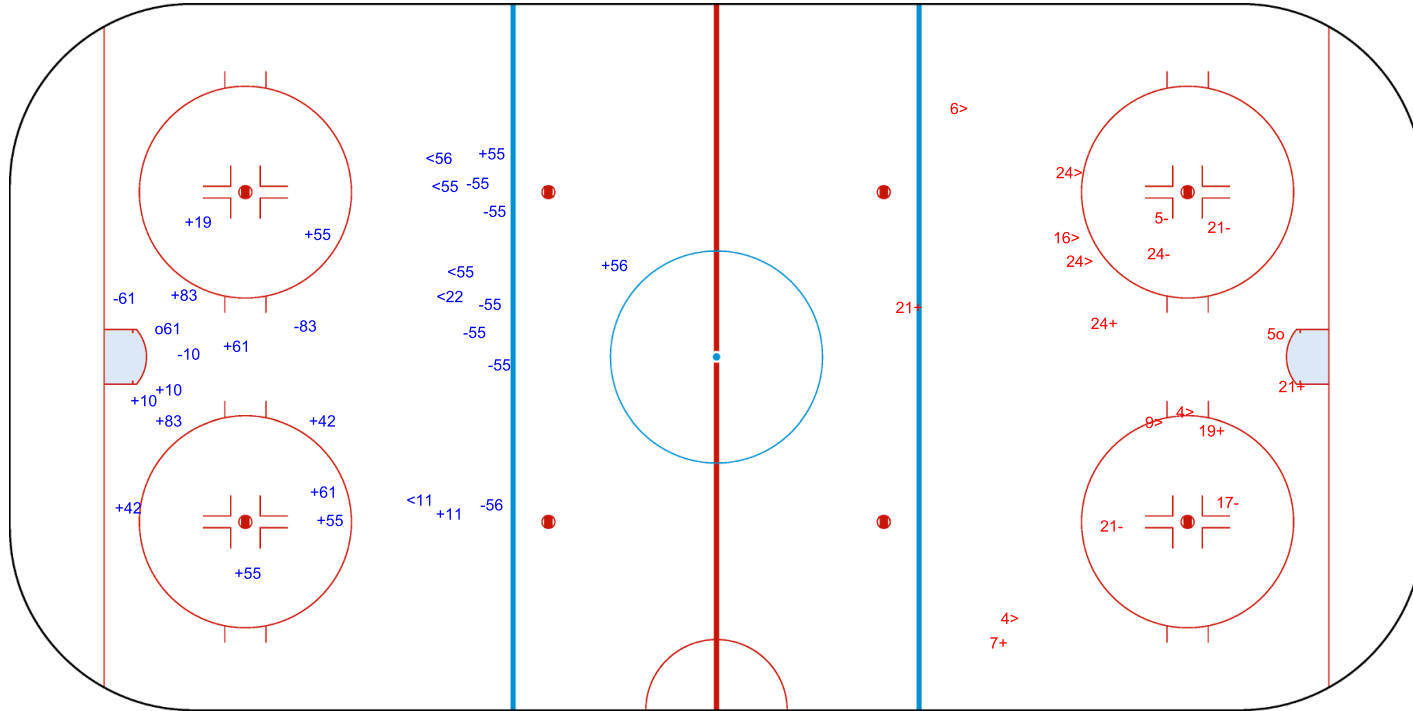

RSA   3rd Period   THA

Shots by RSA

Goals (o): 1   SSG (+): 5
SSP (>): 7   SPG (-): 5