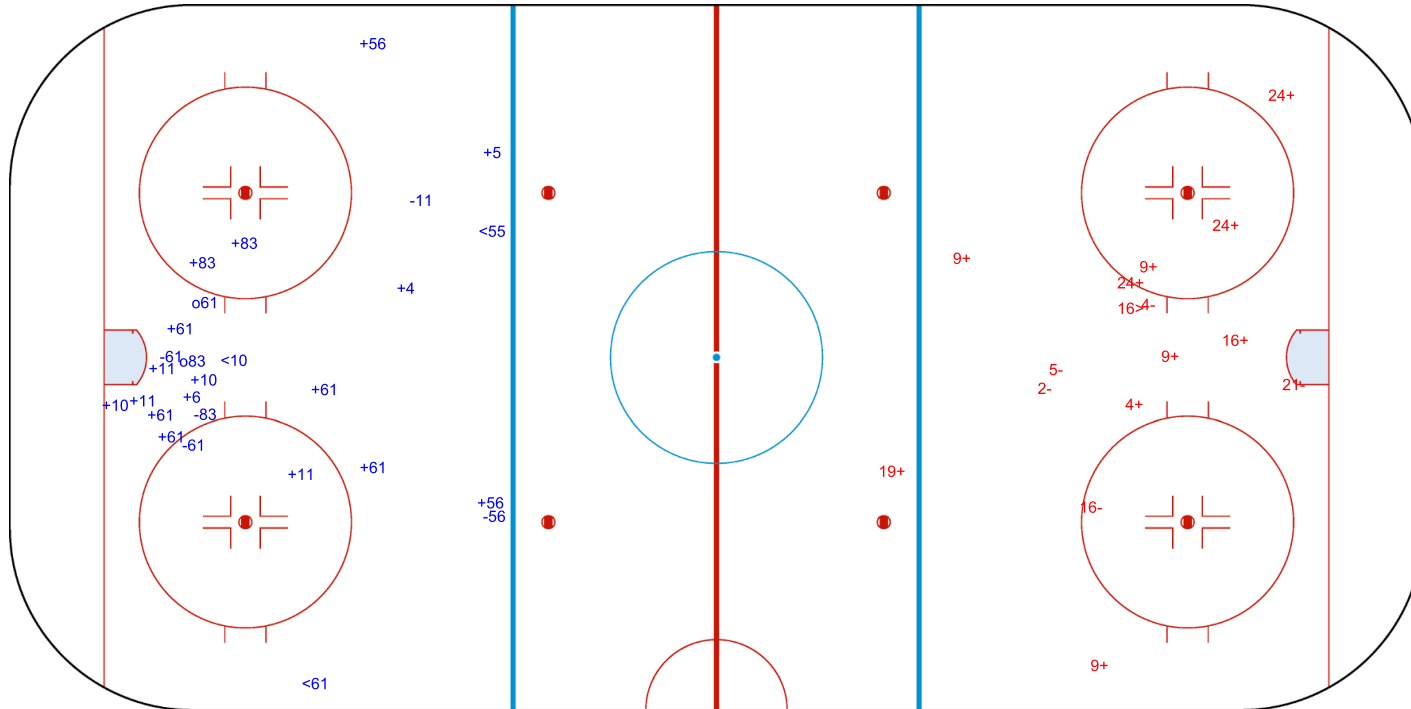

SHOT CHART
RSA - THA

Shots by THA
Goals (o): 2 SSG (+): 17
SSP (<): 3 SPG (-): 5

RSA → 1st Period ← THA

Shots by RSA
Goals (o): 0 SSG (+): 10
SSP (>): 1 SPG (-): 5

Shots by RSA

Goals (o): 0 SSG (+): 8
SSP (<): 3 SPG (-): 5

GK 1 of THA

THA → 2nd Period ← RSA

Shots by THA

Goals (o): 2 SSG (+): 8
SSP (>): 5 SPG (-): 6

GK 1 of RSA

GK 25 of RSA

Shots by THA

Goals (o): 1 SSG (+): 15
SSP (<): 5 SPG (-): 9