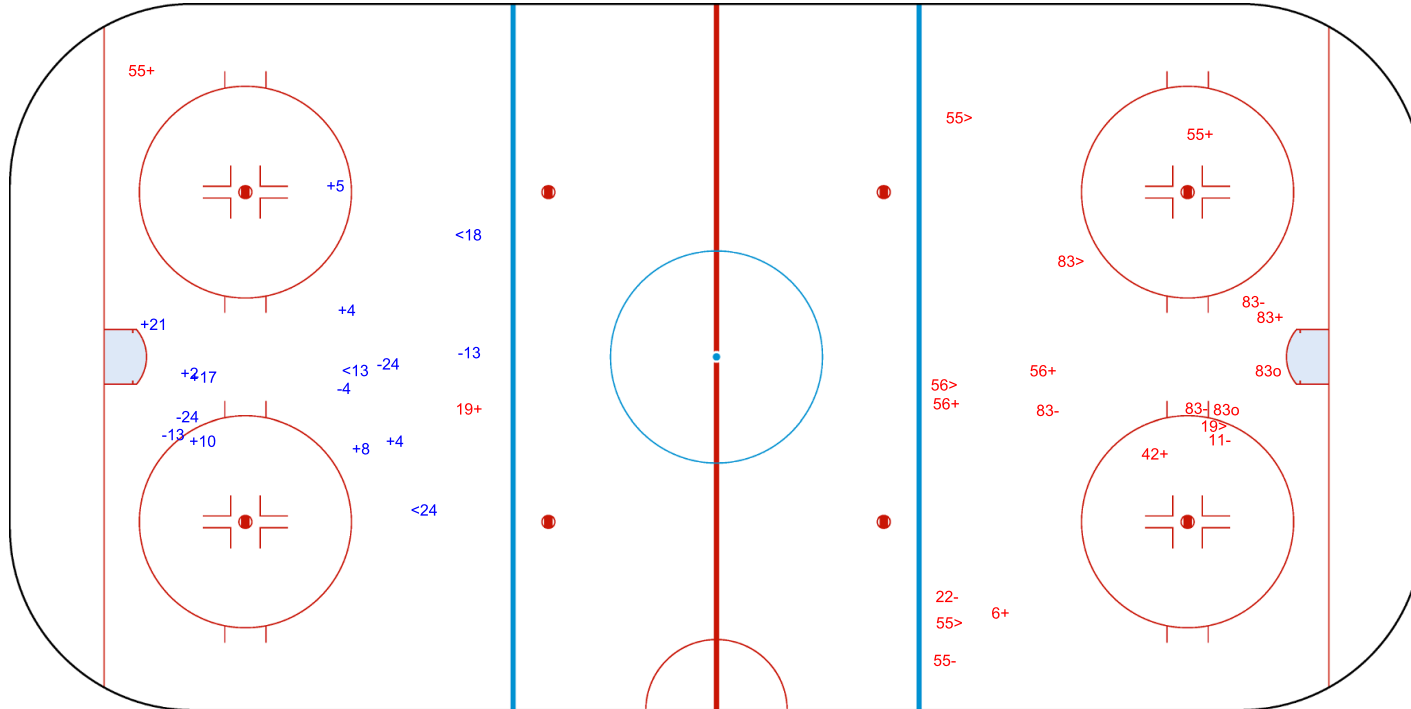

SHOT CHART
RSA - THA

Shots by THA
Goals (o): 2 SSG (+): 17
SSP (<): 3 SPG (-): 5

RSA → 1st Period ← THA

Shots by RSA
Goals (o): 0 SSG (+): 10
SSP (>): 1 SPG (-): 5

Shots by RSA

Goals (o): 0 SSG (+): 8
SSP (<): 3 SPG (-): 5

GK 1 of THA

THA → 2nd Period ← RSA

Shots by THA

Goals (o): 2 SSG (+): 8
SSP (>): 5 SPG (-): 6

GK 1 of RSA

GK 25 of RSA

Shots by THA

Goals (o): 1 SSG (+): 15
SSP (<): 5 SPG (-): 9