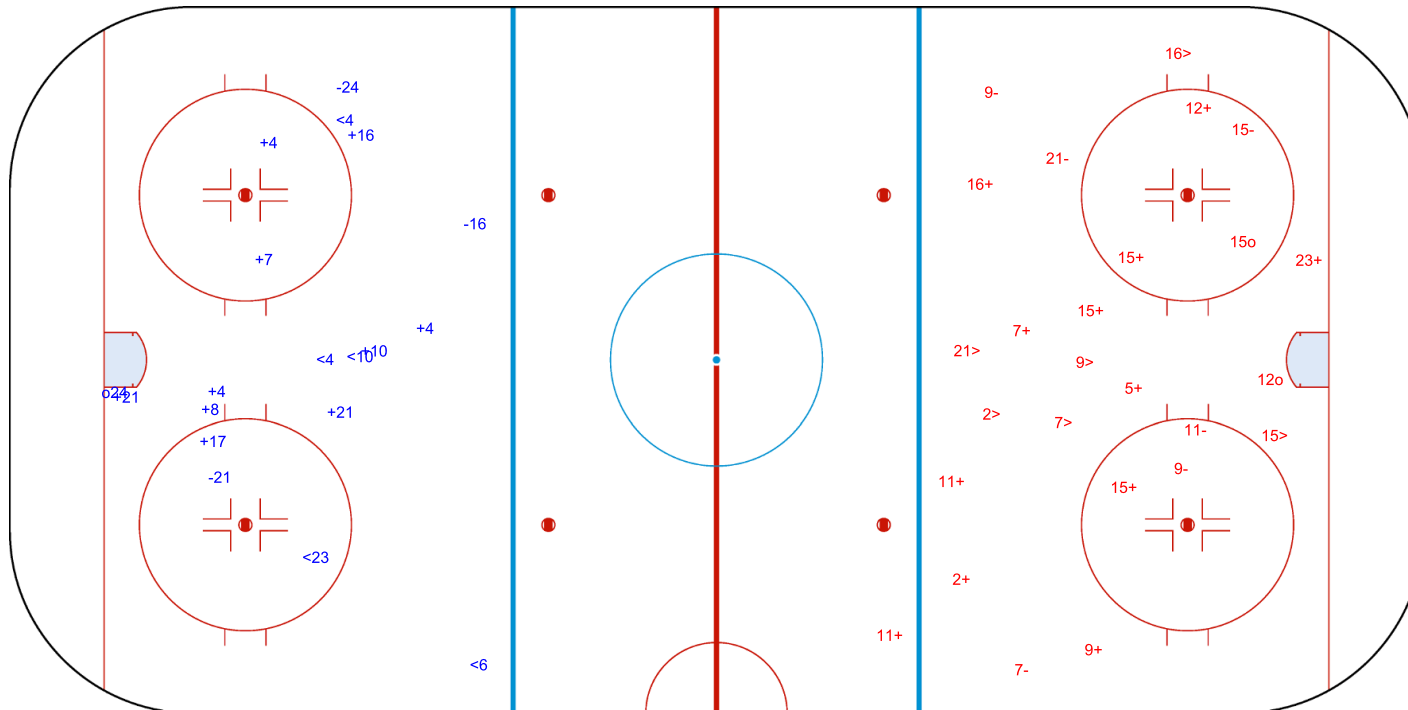

Shots by RSA

Goals (o): 1   SSG (+): 10
SSP (<): 5   SPG (-): 3

GK 20 of LUX

2nd Period

Shots by LUX

Goals (o): 2   SSG (+): 12
SSP (>): 6   SPG (-): 6

GK 1 of RSA

GK 25 of RSA