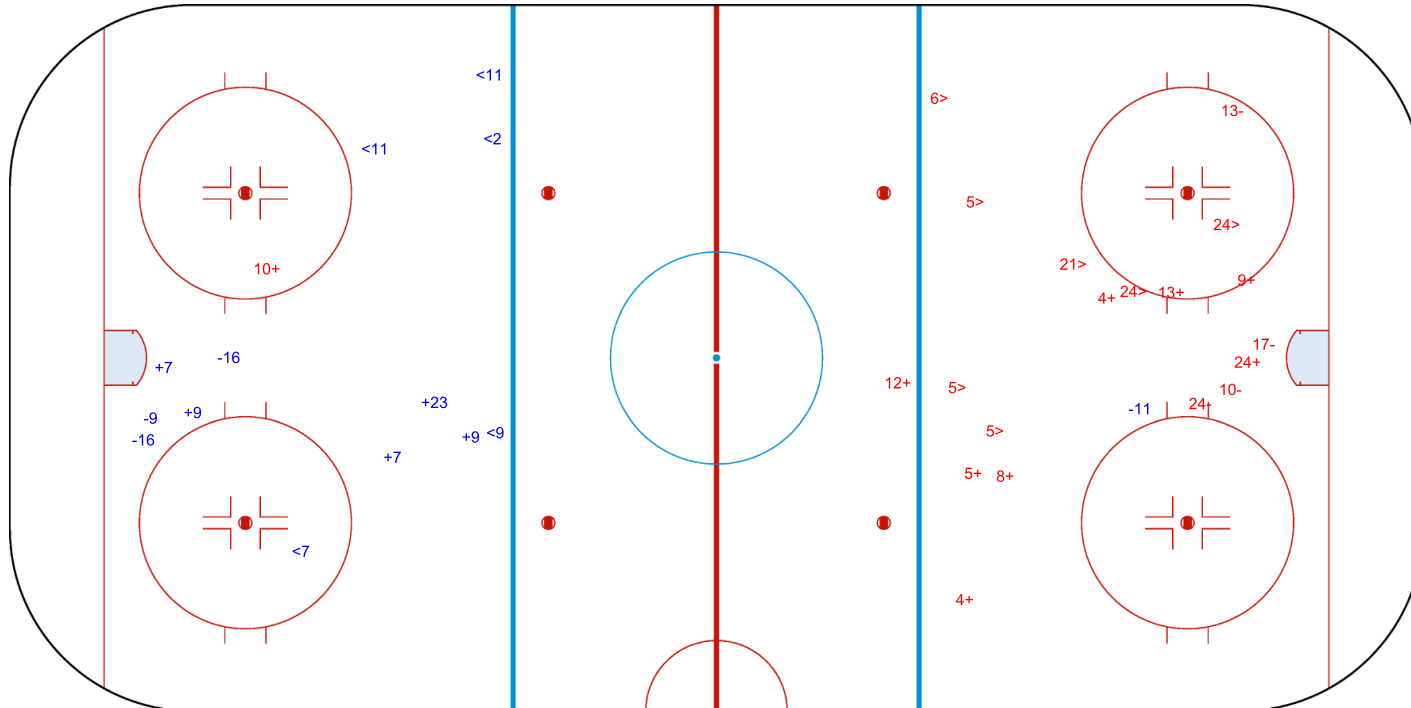

GK 1 of RSA

3rd Period

Shots by RSA

Goals (o): 0 SSG (+): 9
SSP (>): 7 SPG (-): 4

GK 20 of LUX

Legend:	
GK	Goalkeeper
SPG	Shots past goal
SSG	Shots saved by goalkeeper
SSP	Shots saved by player