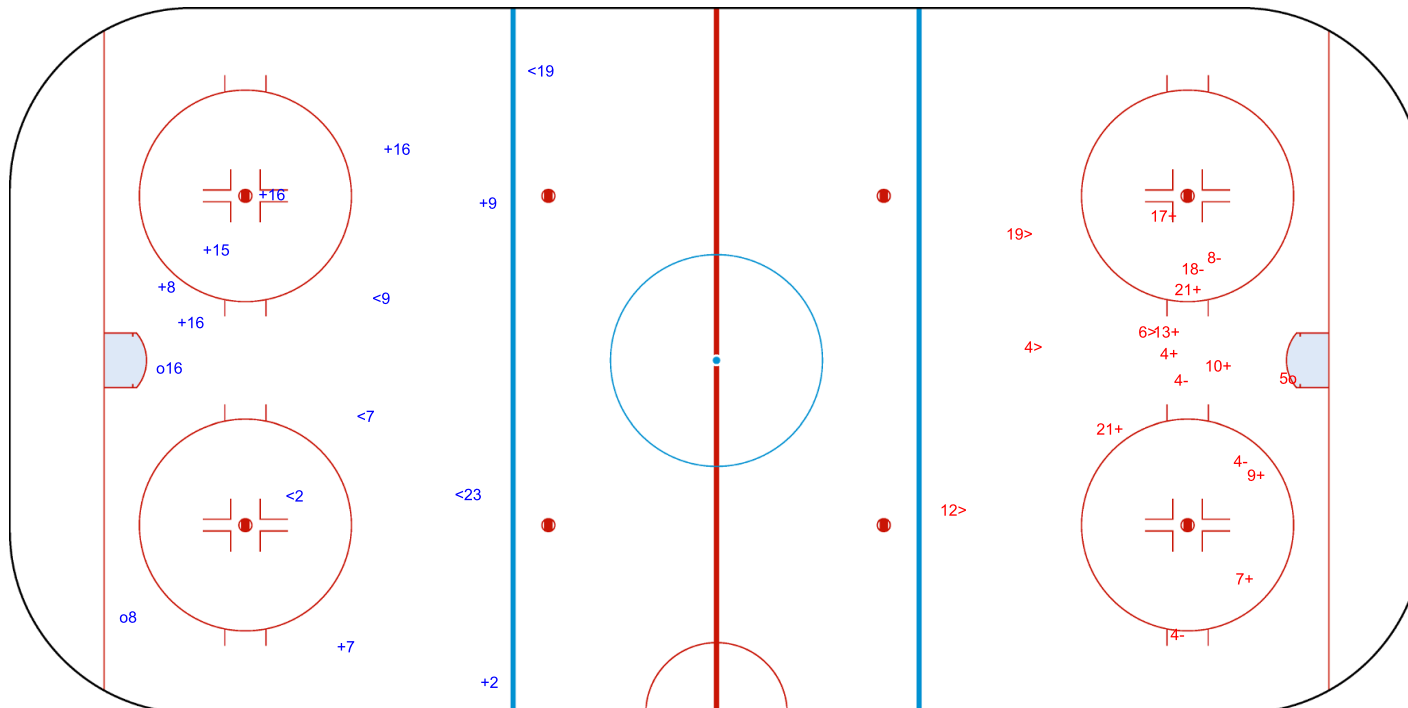

SHOT CHART
LUX - RSA

Shots by LUX
Goals (o): 2 SSG (+): 8
SSP (<): 5 SPG (-): 0

GK 25 of RSA

1st Period

Shots by RSA
Goals (o): 1 SSG (+): 8
SSP (>): 4 SPG (-): 5

GK 20 of LUX

Shots by RSA

Goals (o): 1 SSG (+): 10
SSP (<): 5 SPG (-): 3