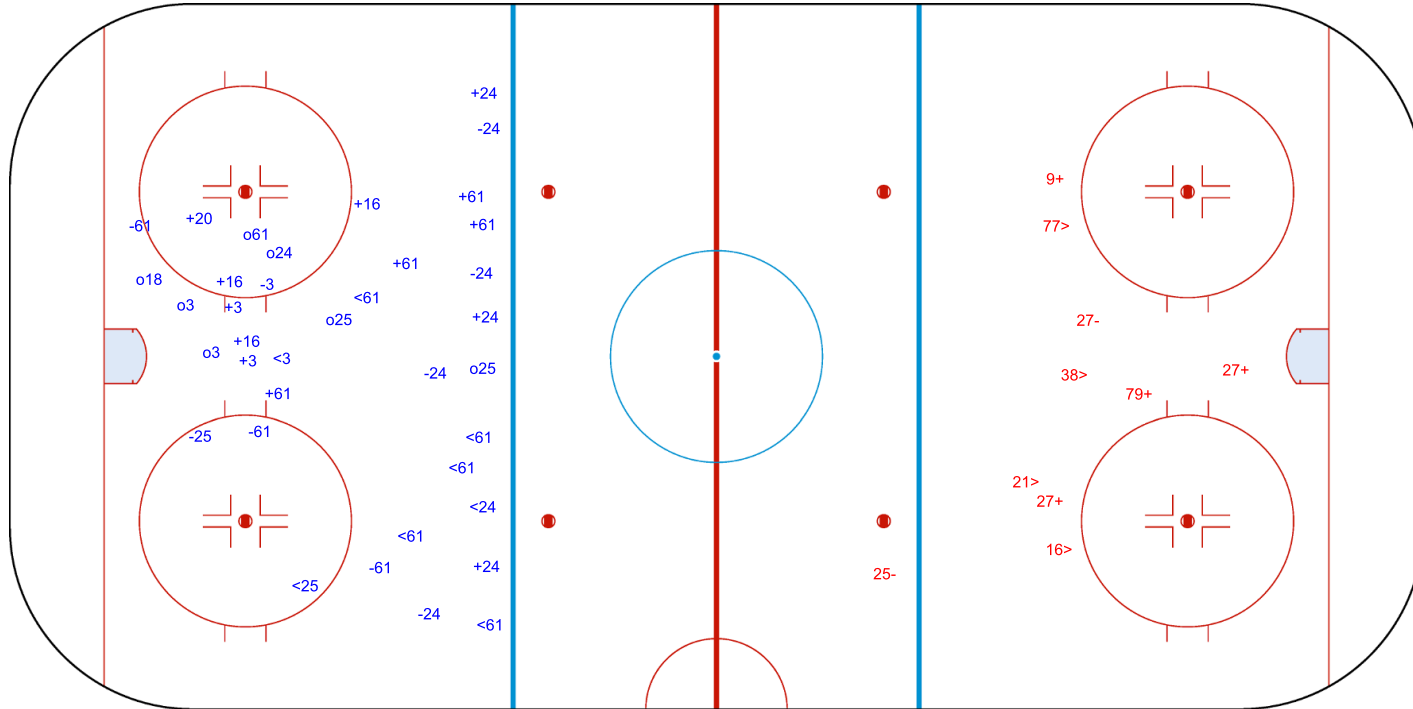

SHOT CHART

IRI - PHI

1st Period

Shots by PHI  
Goals (o): 7      SSG (+): 13  
SSP (<): 8      SPG (-): 9

Shots by IRI  
Goals (o): 0      SSG (+): 4  
SSP (>): 4      SPG (-): 2

GK 1 of IRI

GK 31 of IRI

GK 29 of PHI