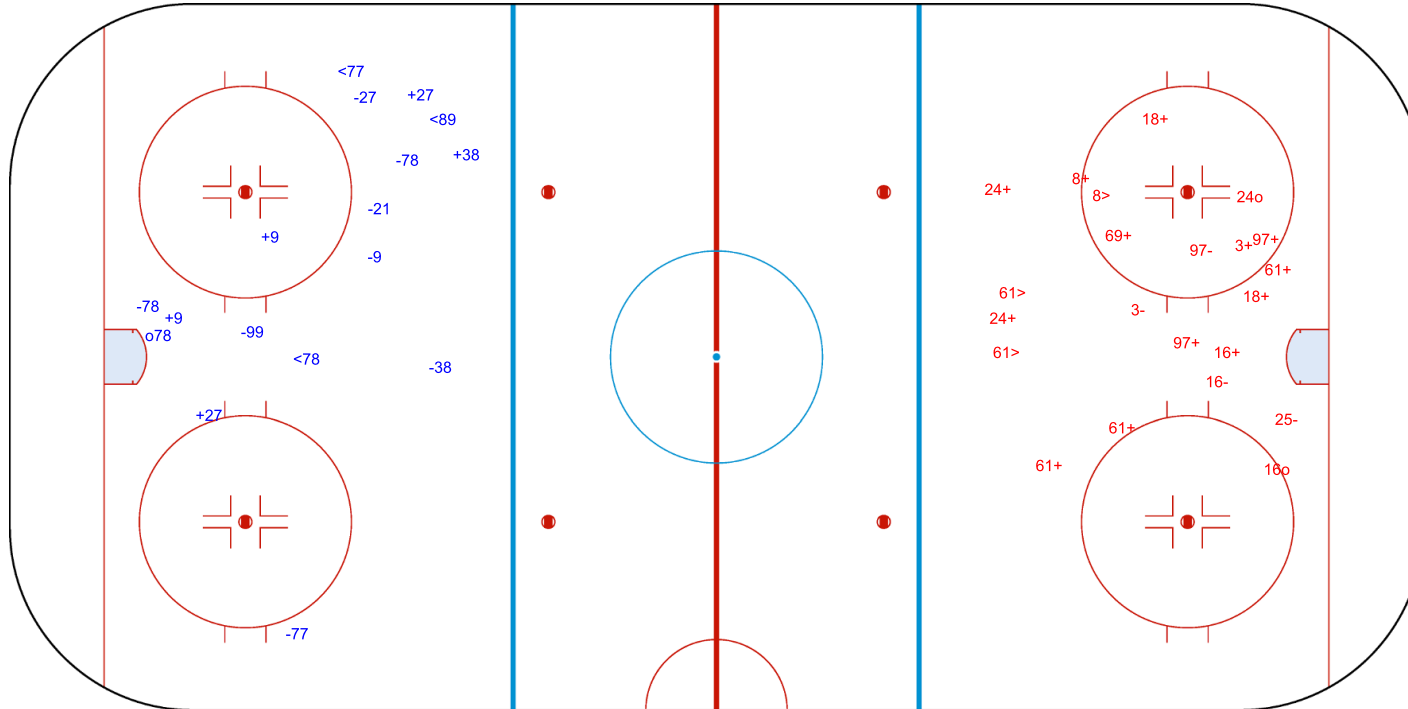

SHOT CHART

IRI - PHI

1st Period

Shots by PHI  
Goals (o): 7      SSG (+): 13  
SSP (<): 8      SPG (-): 9

Shots by IRI  
Goals (o): 0      SSG (+): 4  
SSP (>): 4      SPG (-): 2

GK 1 of IRI

GK 31 of IRI

GK 29 of PHI

Shots by IRI

Goals (o): 1

SSG (+): 5

SSP (-): 3

SPG (-): 8

GK 29 of PHI

2nd Period

Shots by PHI