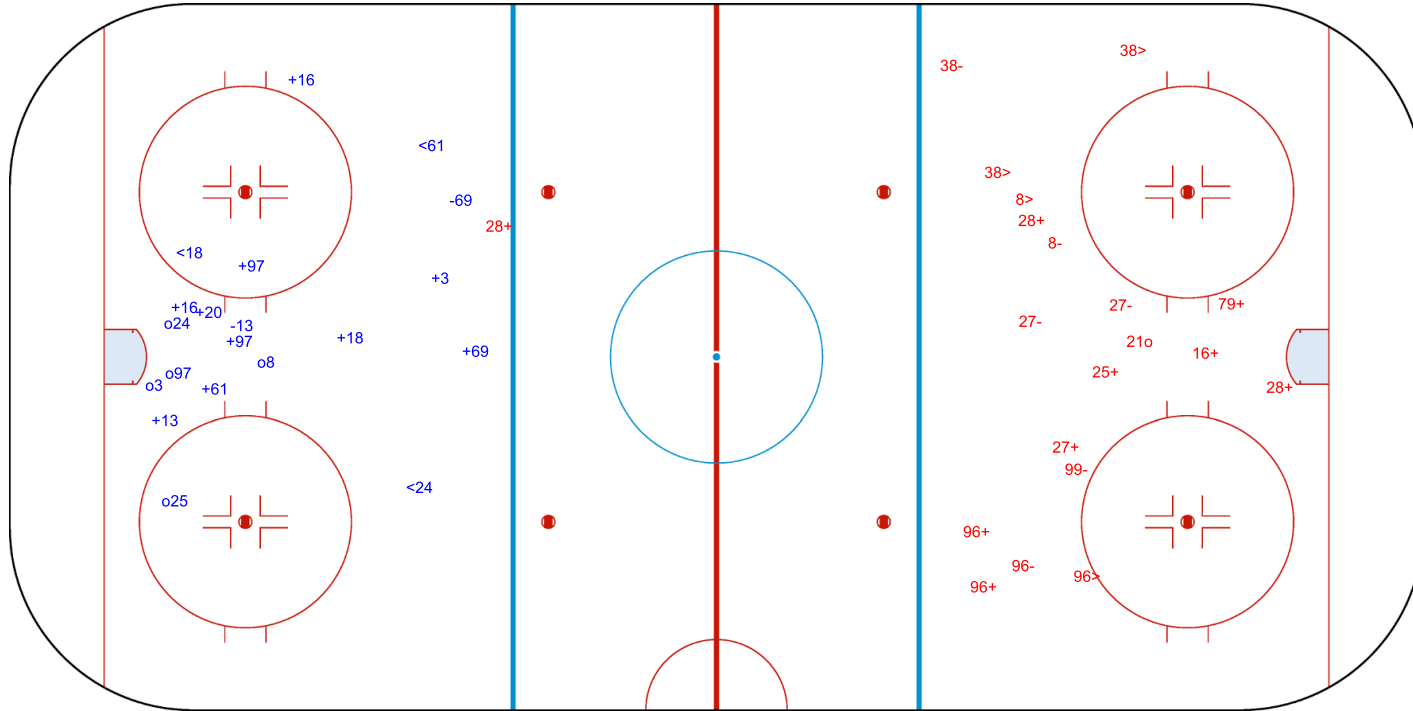

Shots by PHI
Goals (o): 5
SSP (<): 3
SSG (+): 10
SPG (-): 2

GK 31 of IRI

IRI → 3rd Period ← PHI

Shots by IRI
Goals (o): 1
SSP (>): 4
SSG (+): 9
SPG (-): 6

GK 29 of PHI

GK 30 of PHI

Legend:	GK Goalkeeper	SPG Shots past goal	SSG Shots saved by goalkeeper	SSP Shots saved by player