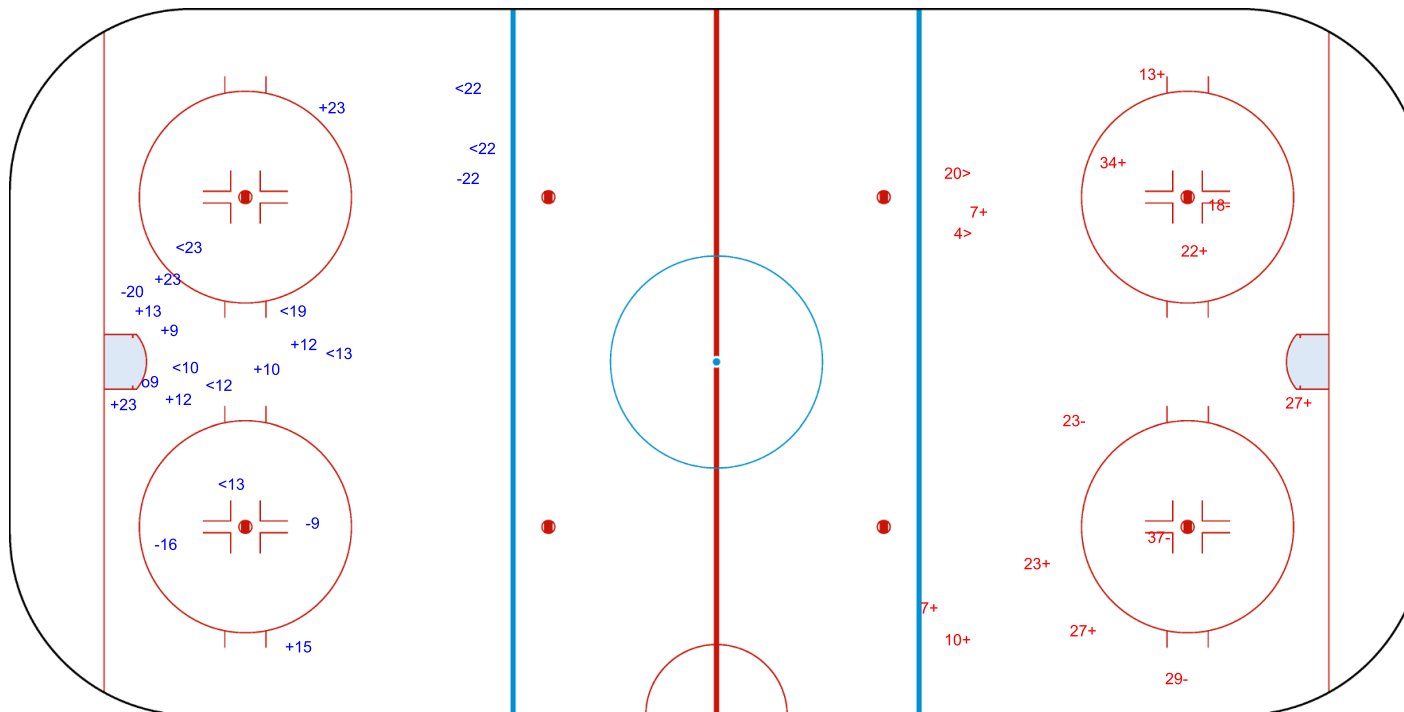

SHOT CHART  
CAN - FIN

Shots by CAN  
Goals (o): 1    SSG (+): 9  
SSP (<): 8    SPG (-): 4

GK 31 of FIN

1st Period

Shots by FIN  
Goals (o): 0    SSG (+): 9  
SSP (>): 2    SPG (-): 4

GK 31 of CAN

Shots by FIN  
Goals (o): 0  
SSP (<): 3  
SSG (+): 4  
SPG (-): 4

GK 31 of CAN

CAN → 2nd Period ← FIN

Shots by CAN  
Goals (o): 1  
SSP (>): 3  
SSG (+): 8  
SPG (-): 8

GK 31 of FIN

Shots by CAN  
Goals (o): 0  
SSP (<): 4  
SSG (+): 10  
SPG (-): 2

GK 31 of FIN

FIN → 3rd Period ← CAN