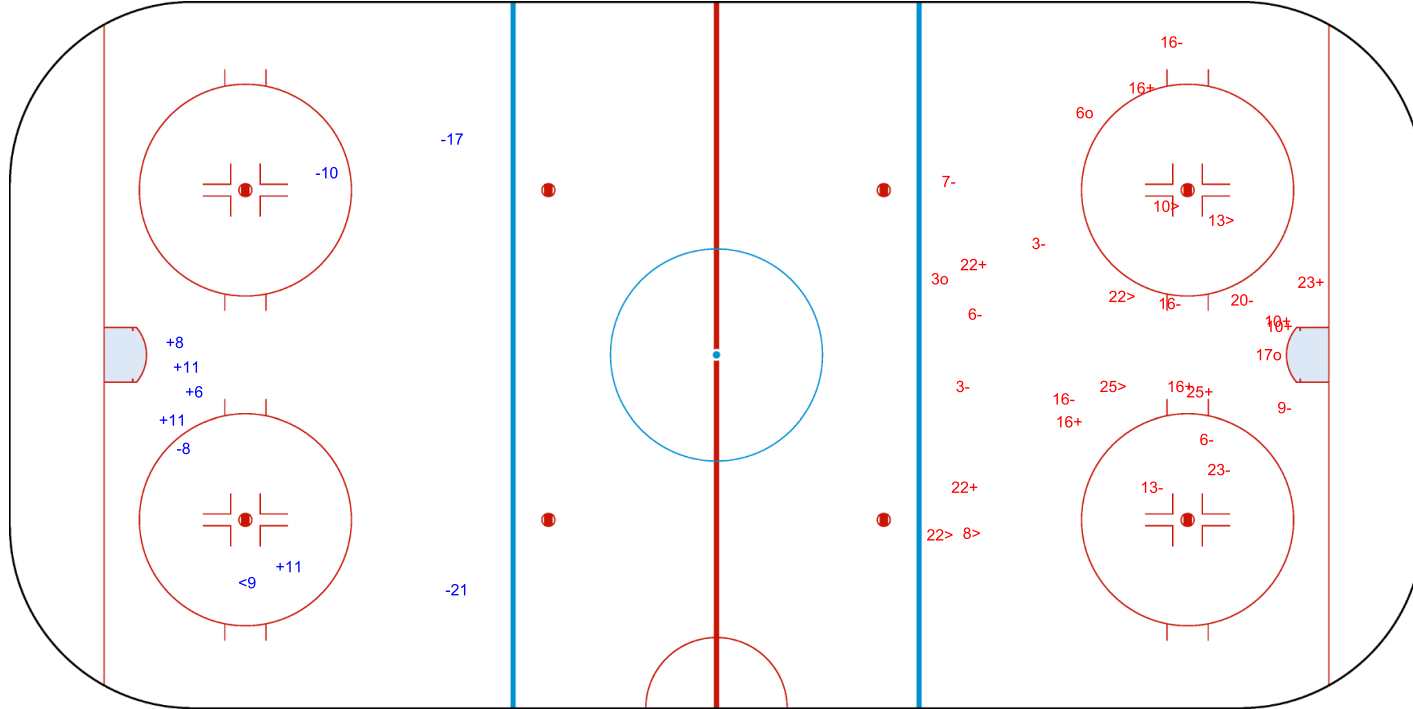

SHOT CHART
LAT - CAN

Shots by CAN
Goals (o): 1
SSG (+): 17
SSP (-): 6
SPG (-): 7

GK 35 of LAT

LAT → 1st Period ← CAN

Shots by LAT
Goals (o): 1
SSP (>): 1
SSG (+): 3
SPG (-): 3

GK 1 of CAN

Shots by LAT
Goals (o): 0
SSP (<): 1
SSG (+): 5
SPG (-): 4

GK 1 of CAN

CAN → 2nd Period ← LAT

Shots by CAN
Goals (o): 3
SSP (>): 6
SSG (+): 9
SPG (-): 12

GK 35 of LAT

Legend:		
GK	Goalkeeper	
SPG	Shots past goal	
SSG	Shots saved by goalkeeper	
SSP	Shots saved by player	