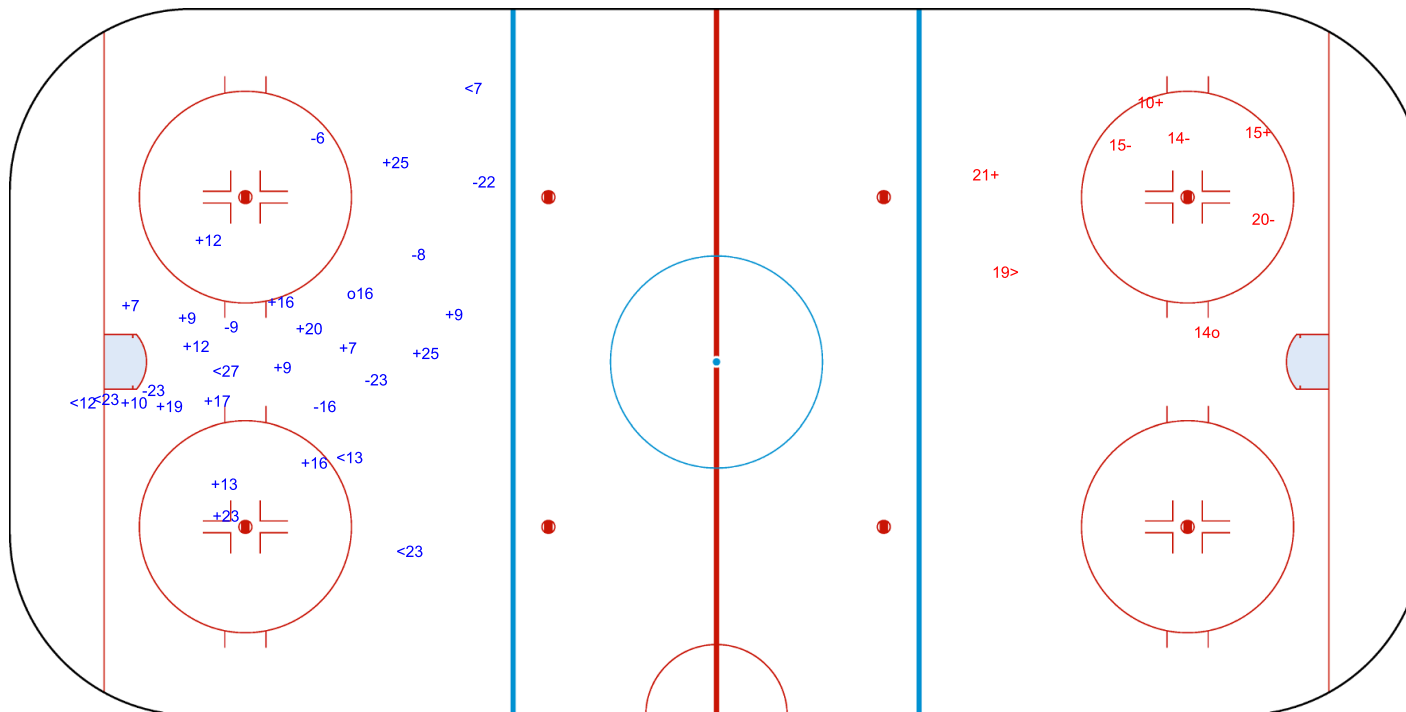

SHOT CHART
LAT - CAN

Shots by CAN
Goals (o): 1
SSG (+): 17
SSP (-): 6
SPG (-): 7

GK 35 of LAT

LAT → 1st Period ← CAN

Shots by LAT
Goals (o): 1
SSP (>): 1
SSG (+): 3
SPG (-): 3

GK 1 of CAN

Shots by LAT
Goals (o): 0
SSP (<): 1
SSG (+): 5
SPG (-): 4

GK 1 of CAN

CAN → 2nd Period ← LAT

Shots by CAN
Goals (o): 3
SSP (>): 6
SSG (+): 9
SPG (-): 12

GK 35 of LAT

Legend:		
GK	Goalkeeper	
SPG	Shots past goal	
SSG	Shots saved by goalkeeper	
SSP	Shots saved by player	