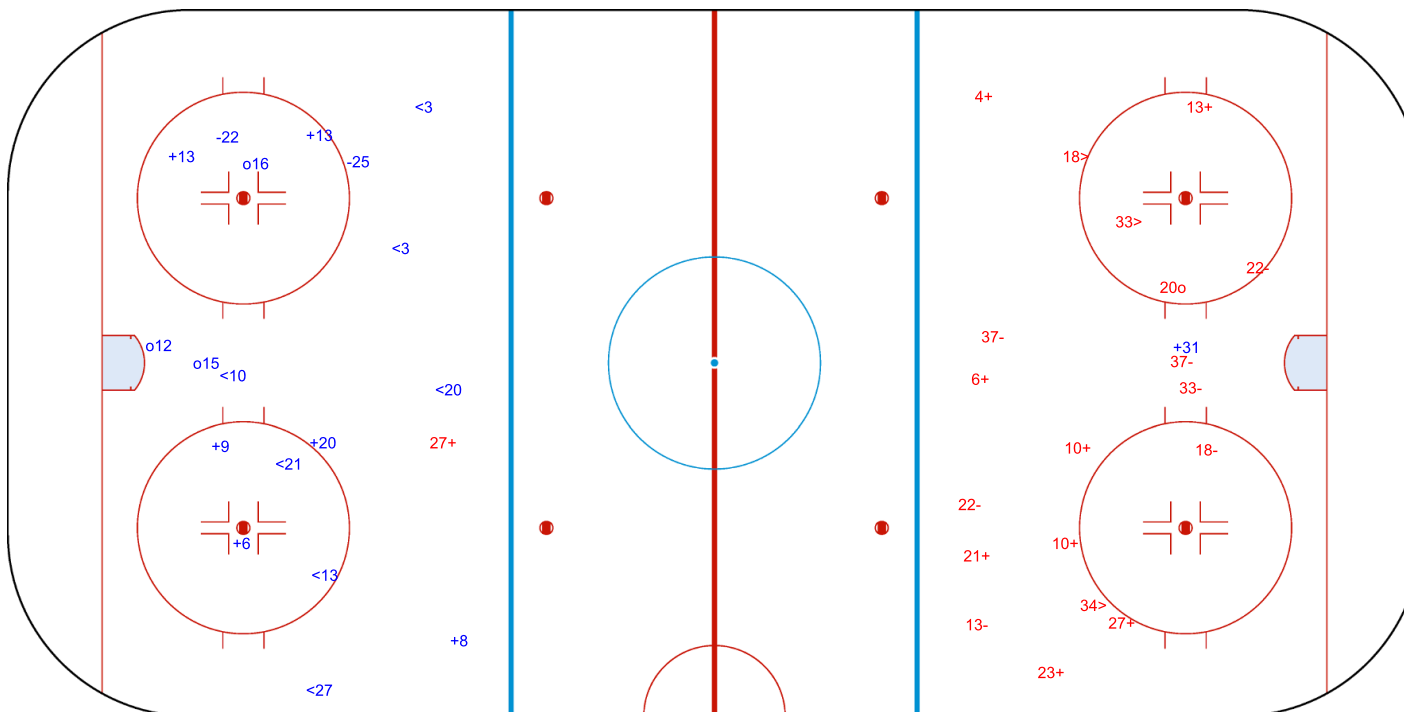

SHOT CHART
CAN - FIN

Shots by CAN
Goals (o): 3 SSG (+): 7
SSP (<): 7 SPG (-): 2

GK 1 of FIN

FIN → 1st Period ← CAN

Shots by FIN
Goals (o): 1 SSG (+): 9
SSP (>): 3 SPG (-): 7

GK 31 of CAN

Shots by FIN
Goals (o): 0
SSP (<): 8
SSG (+): 6
SPG (-): 1

GK 31 of CAN

CAN → 2nd Period ← FIN

Shots by CAN
Goals (o): 2
SSP (>): 9
SSG (+): 18
SPG (-): 3

GK 1 of FIN

Shots by CAN

Goals (o): 1 SSG (+): 6
SSP (<): 3 SPG (-): 1

GK 1 of FIN

ENG