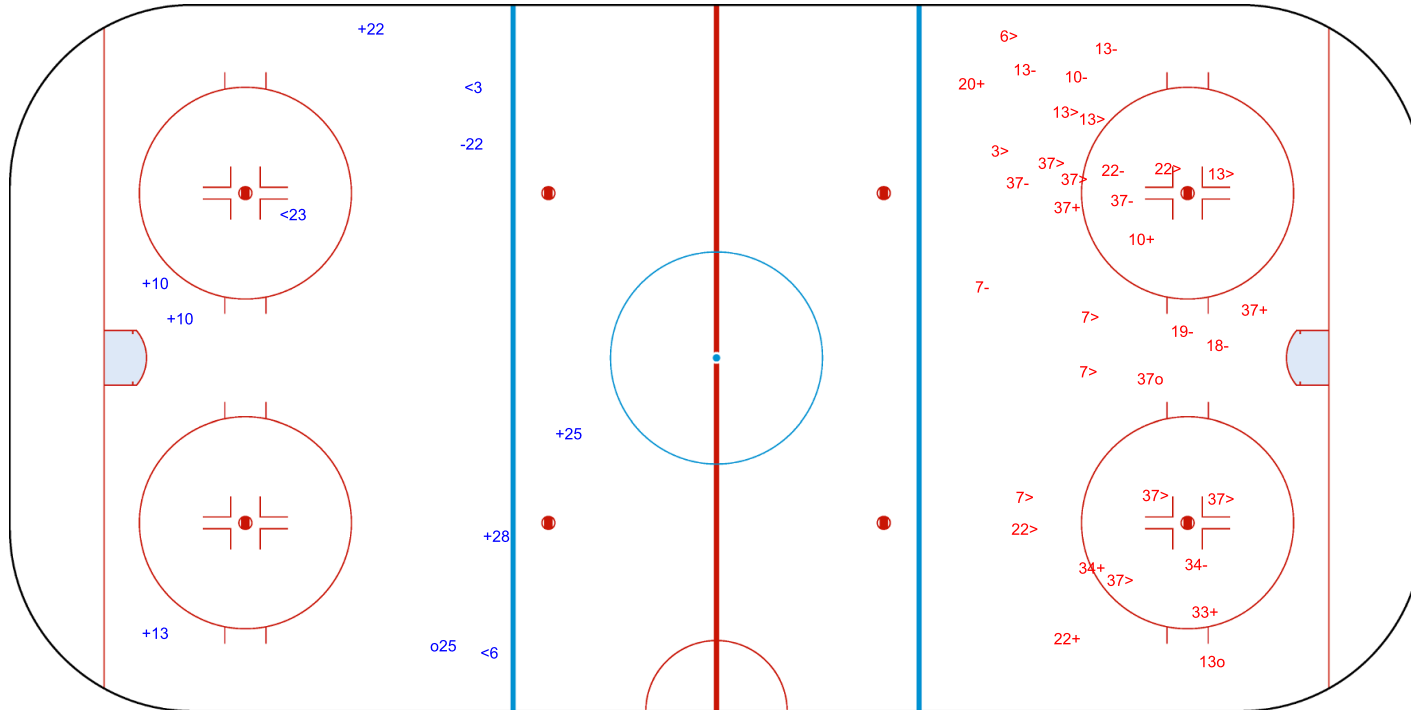

Shots by CAN

Goals (o): 1   SSG (+): 6
SSP (<): 3   SPG (-): 1

GK 1 of FIN

ENG

3rd Period

Shots by FIN

Goals (o): 2   SSG (+): 7
SSP (>): 15   SPG (-): 10

GK 31 of CAN

Legend:	
ENG	Empty net goal
GK	Goalkeeper
SPG	Shots past goal
SSG	Shots saved by goalkeeper
SSP	Shots saved by player