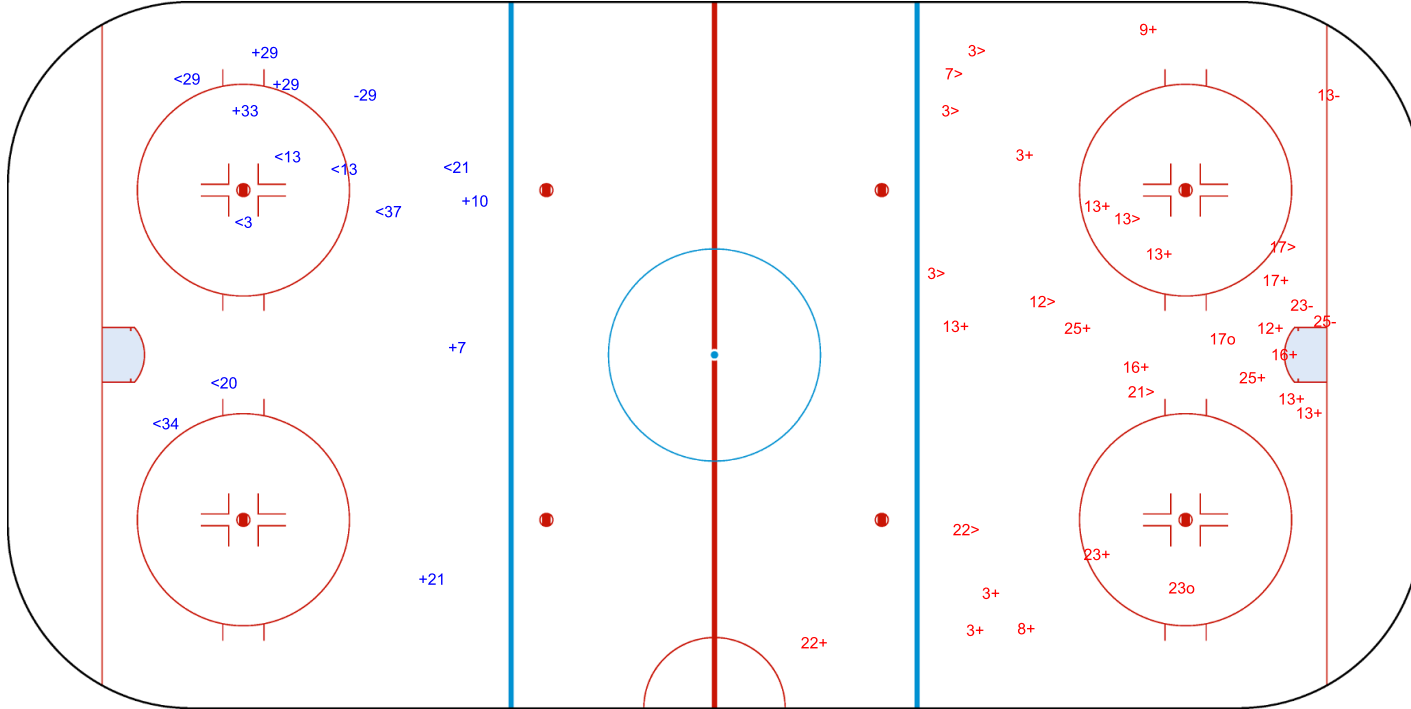

SHOT CHART
CAN - FIN

Shots by CAN
Goals (o): 3 SSG (+): 7
SSP (<): 7 SPG (-): 2

GK 1 of FIN

FIN → 1st Period ← CAN

Shots by FIN
Goals (o): 1 SSG (+): 9
SSP (>): 3 SPG (-): 7

GK 31 of CAN

Shots by FIN
Goals (o): 0
SSP (<): 8
SSG (+): 6
SPG (-): 1

GK 31 of CAN

CAN → 2nd Period ← FIN

Shots by CAN
Goals (o): 2
SSP (>): 9
SSG (+): 18
SPG (-): 3

GK 1 of FIN

Shots by CAN

Goals (o): 1 SSG (+): 6
SSP (<): 3 SPG (-): 1

GK 1 of FIN

ENG