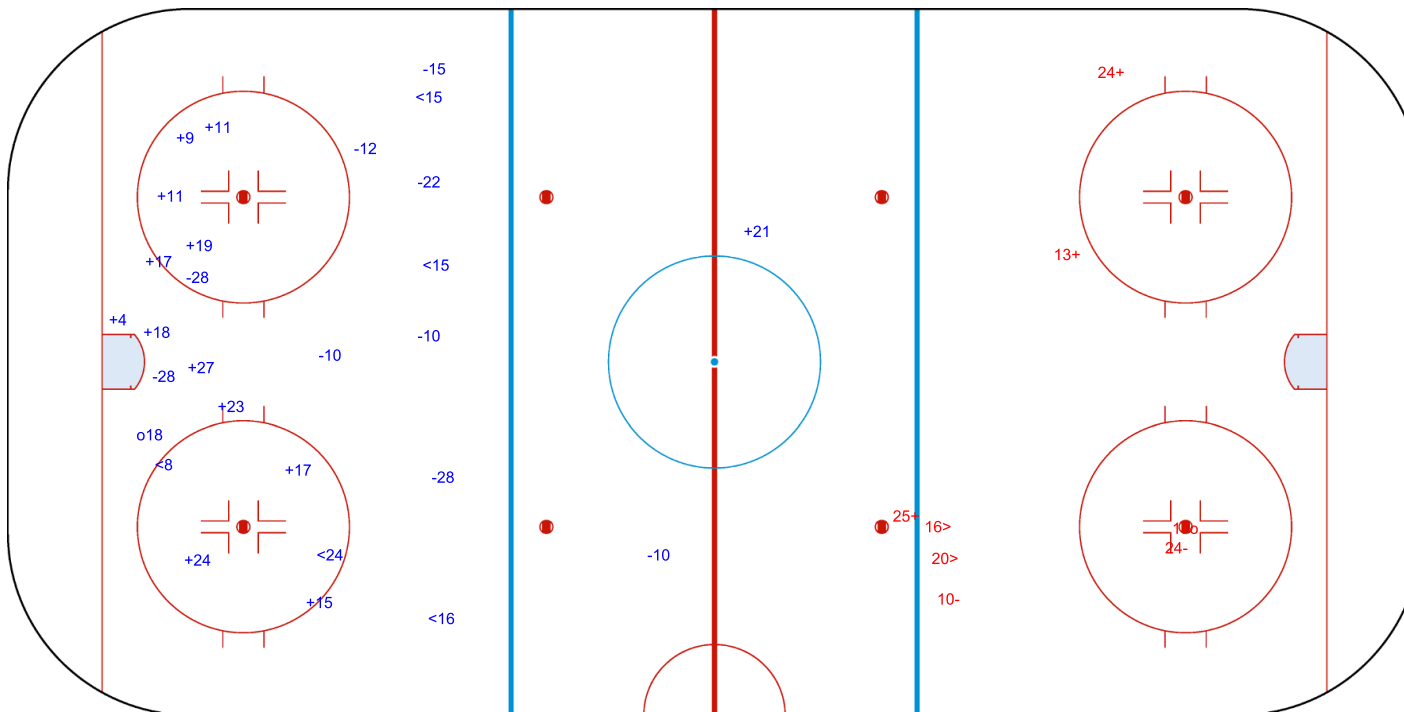

SHOT CHART
GER - AUT

Shots by GER
Goals (o): 1
SSP (<): 5
SSG (+): 13
SPG (-): 9

GK 30 of AUT

AUT → 1st Period ← GER

Shots by AUT
Goals (o): 1
SSP (>): 2
SSG (+): 3
SPG (-): 2

GK 29 of GER

Shots by AUT
Goals (o): 1
SSP (<): 1
SSG (+): 6
SPG (-): 5