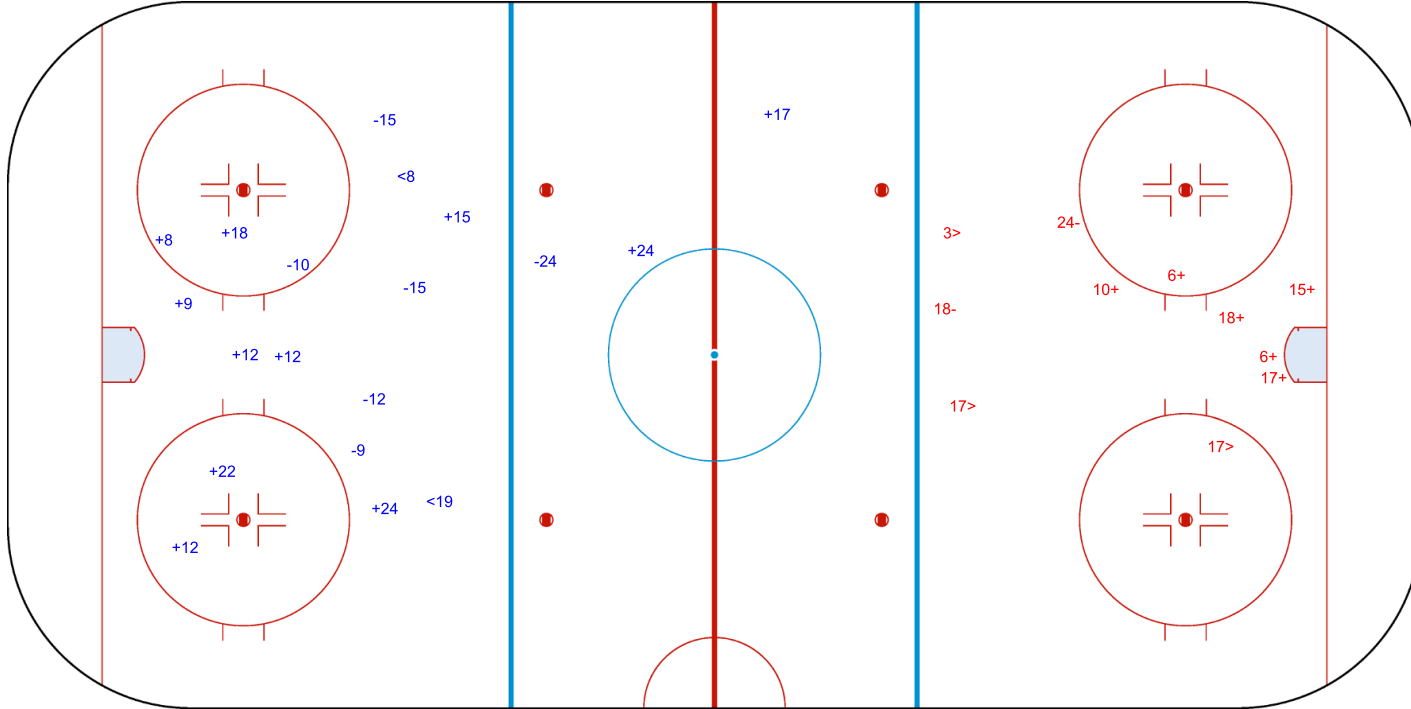

Shots by GER
Goals (o): 0
SSP (-): 2
SSG (+): 11
SPG (-): 6

GK 30 of AUT

AUT → 3rd Period ← GER

Shots by AUT
Goals (o): 0
SSP (>): 3
SSG (+): 6
SPG (-): 2

GK 29 of GER

Legend:	GK Goalkeeper	SPG Shots past goal	SSG Shots saved by goalkeeper	SSP Shots saved by player