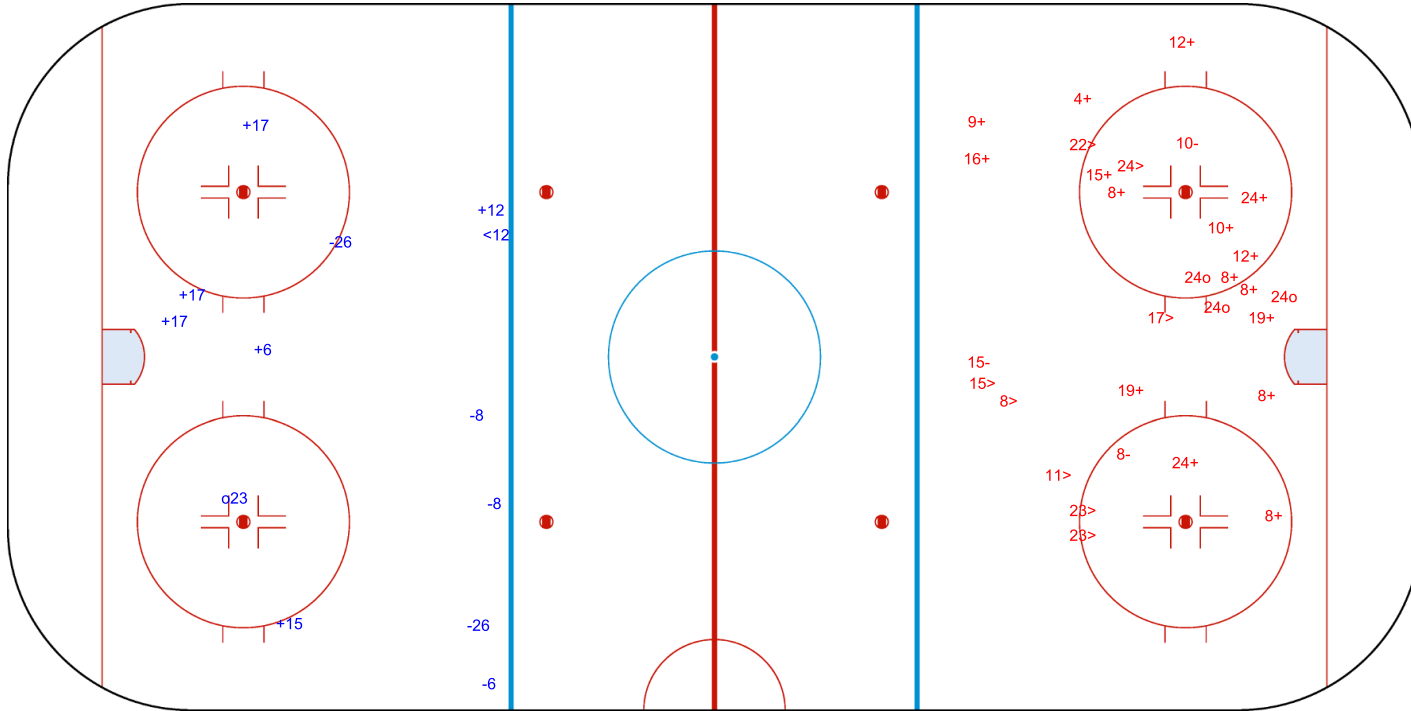

Shots by AUT
Goals (o): 1
SSP (<): 1
SSG (+): 6
SPG (-): 5

GK 29 of GER

GER → 2nd Period ← AUT

Shots by GER
Goals (o): 3
SSP (>): 8
SSG (+): 16
SPG (-): 3

GK 30 of AUT