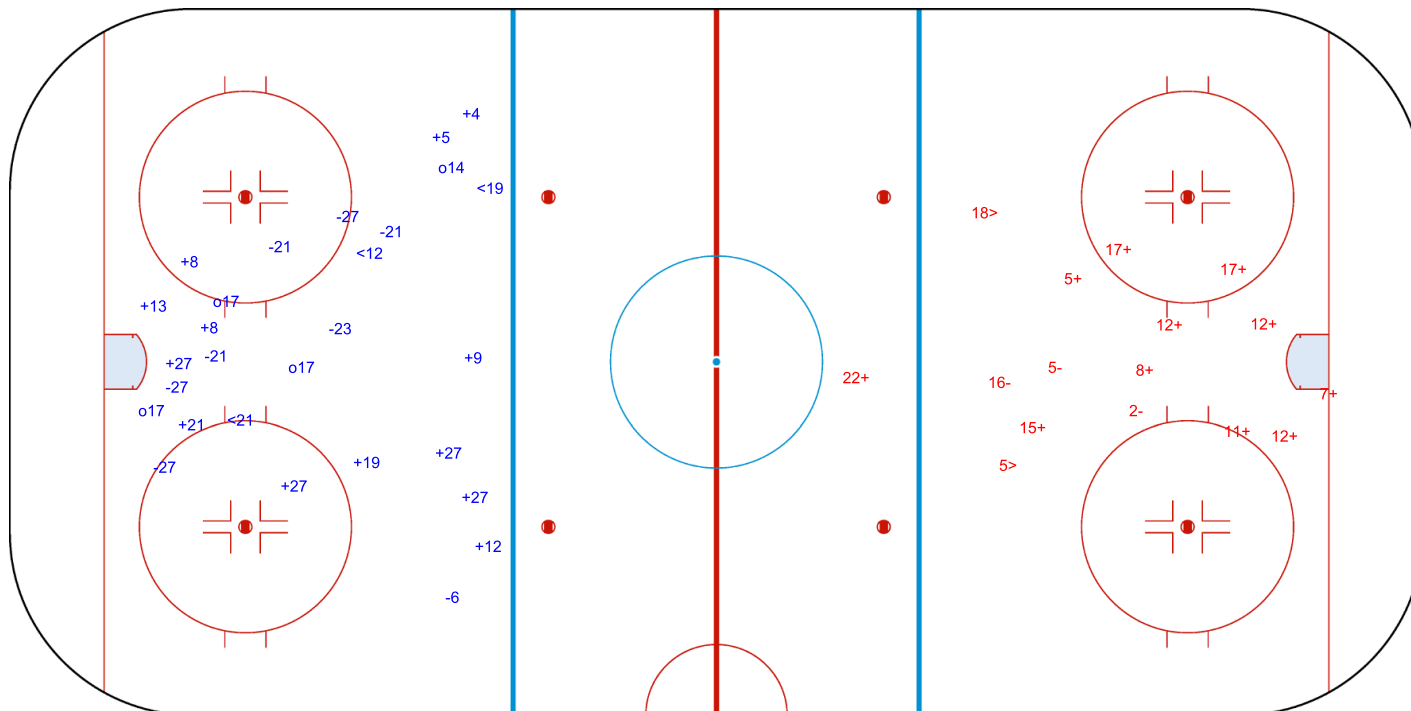

SHOT CHART
CHN - LTU

Shots by CHN
Goals (o): 1
SSP (-): 2
SSG (+): 2
SPG (-): 1

GK 20 of LTU

1st Period

Shots by LTU
Goals (o): 2
SSP (>): 3
SSG (+): 22
SPG (-): 12

GK 25 of CHN

Shots by LTU
Goals (o): 4 SSG (+): 13
SSP (<): 3 SPG (-): 8

GK 20 of CHN

GK 25 of CHN

2nd Period

Shots by CHN
Goals (o): 0 SSG (+): 11
SSP (>): 2 SPG (-): 3

GK 20 of LTU

Shots by CHN

Goals (o): 0 SSG (+): 8
SSP (<): 2 SPG (-): 1

GK 20 of LTU