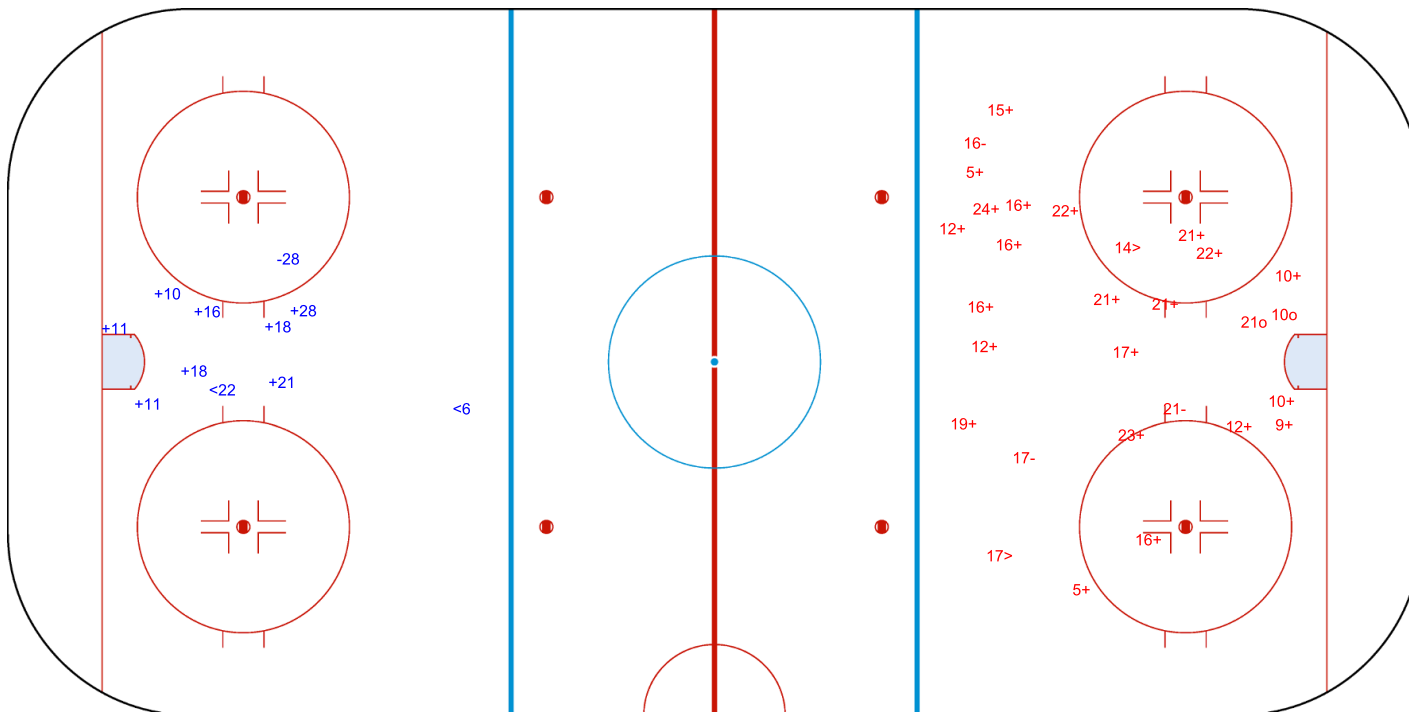

Shots by CHN

Goals (o): 0   SSG (+): 8
SSP (<): 2   SPG (-): 1

GK 20 of LTU

3rd Period

Shots by LTU

Goals (o): 2   SSG (+): 22
SSP (>): 2   SPG (-): 3

GK 20 of CHN

GK 25 of CHN

Legend:	
GK	Goalkeeper
SPG	Shots past goal
SSG	Shots saved by goalkeeper
SSP	Shots saved by player