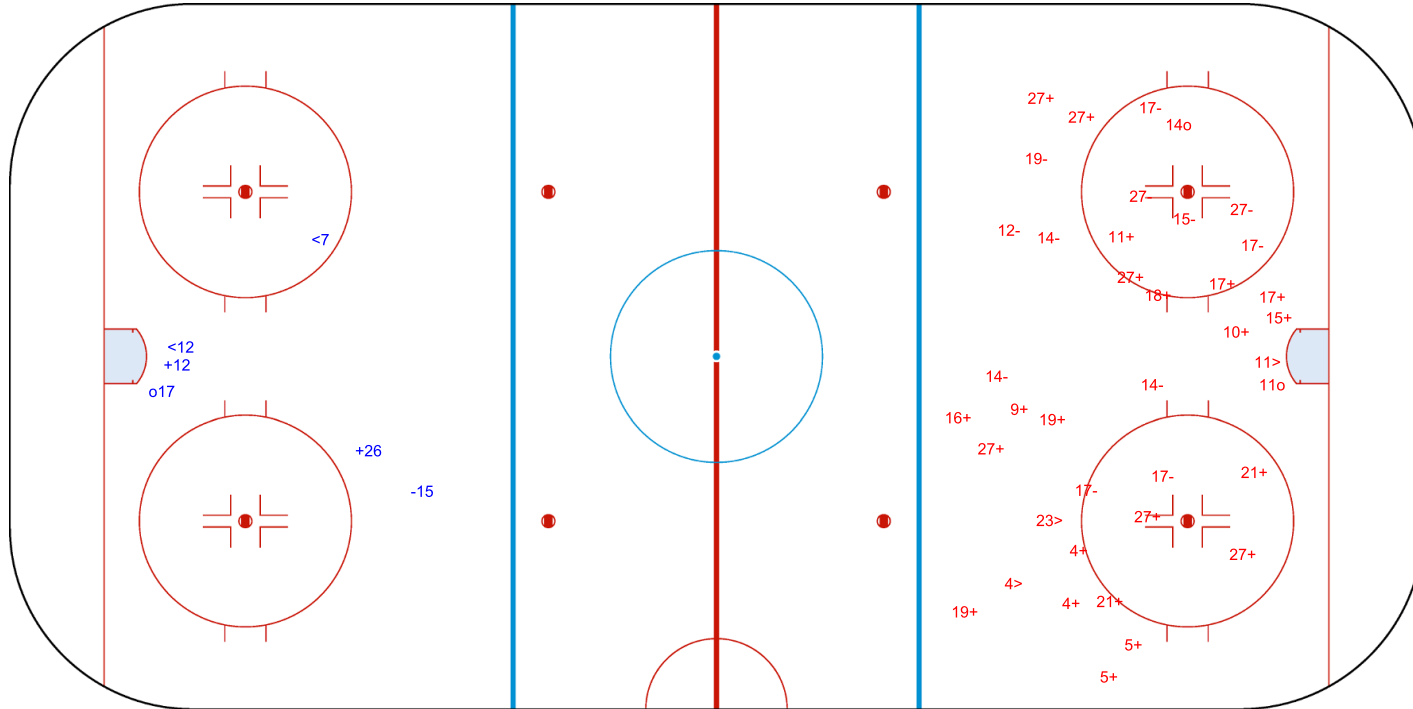

SHOT CHART
CHN - LTU

Shots by CHN
Goals (o): 1
SSP (-): 2
SSG (+): 2
SPG (-): 1

GK 20 of LTU

1st Period

Shots by LTU
Goals (o): 2
SSP (>): 3
SSG (+): 22
SPG (-): 12

GK 25 of CHN

Shots by LTU
Goals (o): 4 SSG (+): 13
SSP (<): 3 SPG (-): 8

GK 20 of CHN

GK 25 of CHN

2nd Period

Shots by CHN
Goals (o): 0 SSG (+): 11
SSP (>): 2 SPG (-): 3

GK 20 of LTU

Shots by CHN

Goals (o): 0 SSG (+): 8
SSP (<): 2 SPG (-): 1

GK 20 of LTU