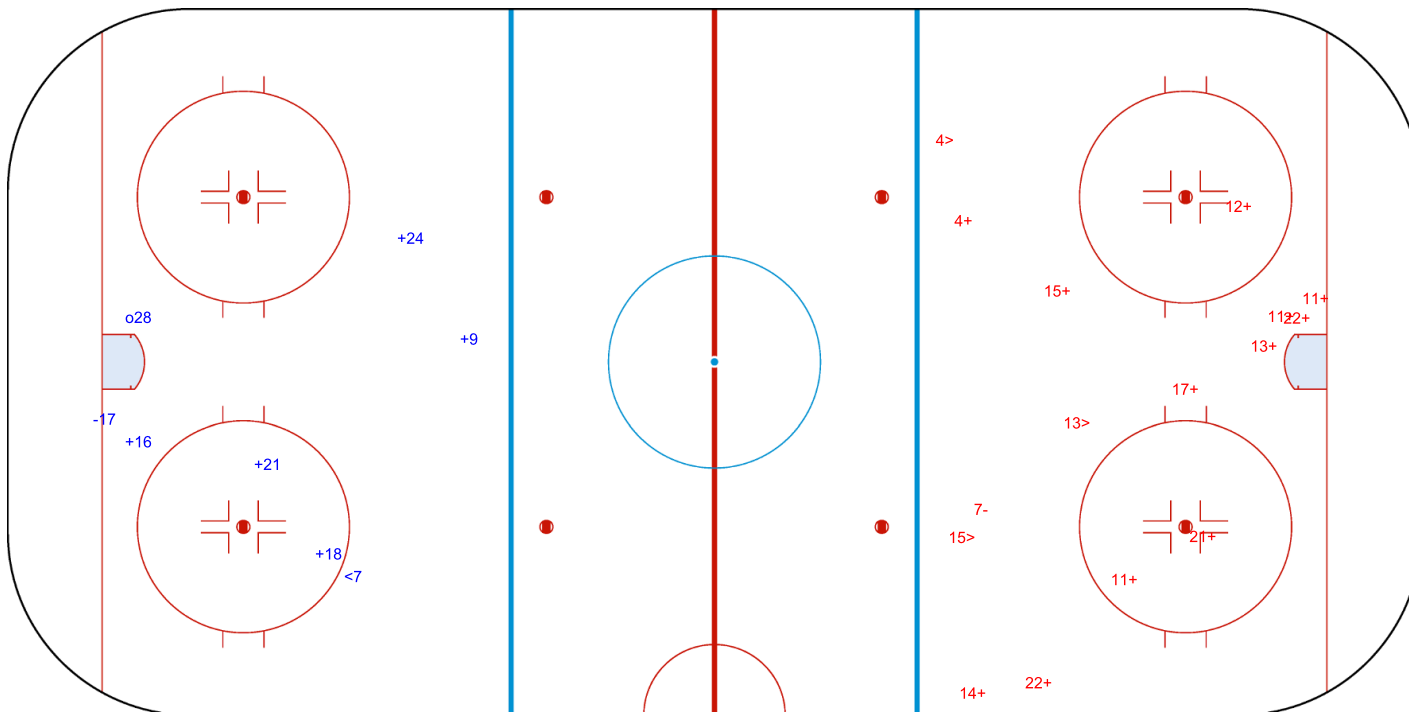

Goals (o): 1 SSG (+): 5
SSP (<): 1 SPG (-): 1

GK 20 of GBR

3rd Period

Shots by GBR

Goals (o): 0 SSG (+): 12
SSP (>): 3 SPG (-): 1

GK 25 of CHN

Shots by CHN

Goals (o): 0 SSG (+): 0
SSP (<): 0 SPG (-): 0