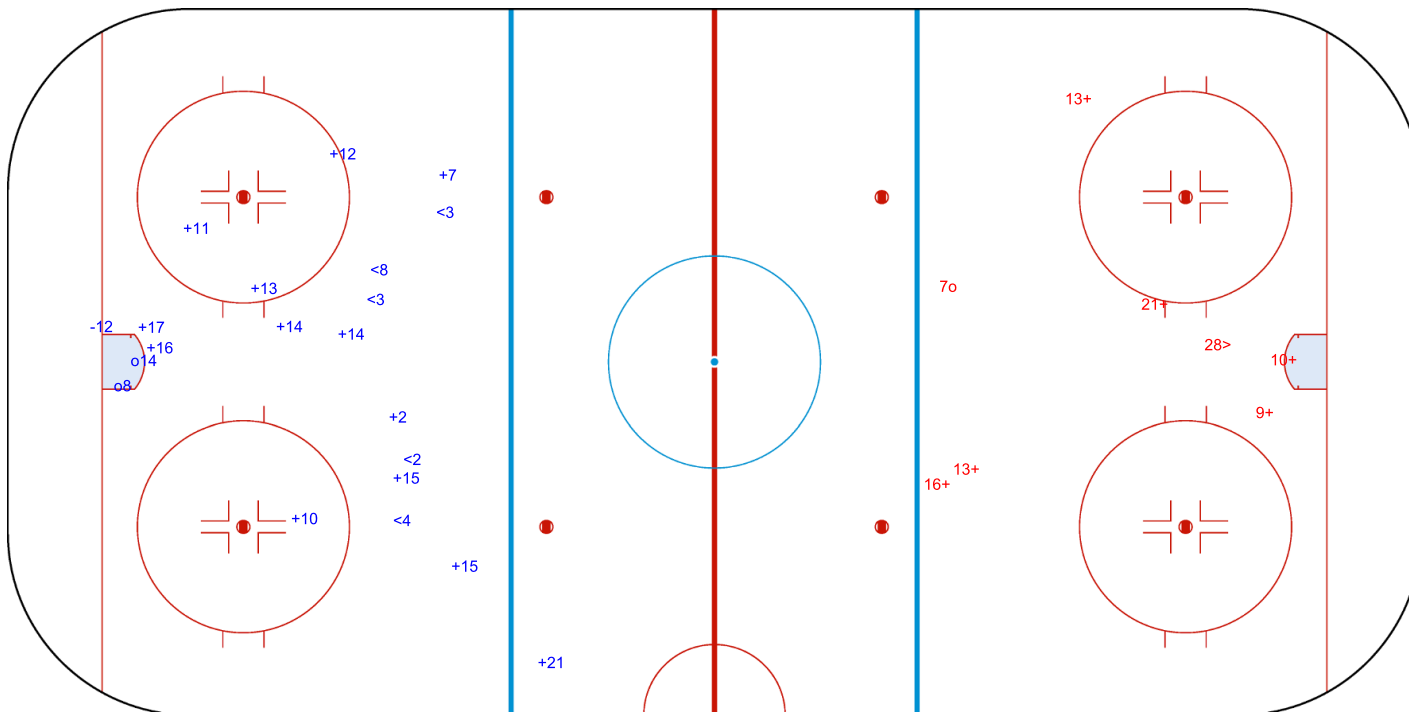

SHOT CHART
GBR - CHN

Shots by CHN
Goals (o): 1
SSP (<): 2

SSG (+): 6
SPG (-): 2

GK 20 of GBR

1st Period

Shots by GBR
Goals (o): 1
SSP (>): 3

SSG (+): 14
SPG (-): 1

GK 25 of CHN

Shots by GBR

Goals (o): 2 SSG (+): 13
SSP (<): 5 SPG (-): 1

GK 25 of CHN

2nd Period

Shots by CHN

Goals (o): 1 SSG (+): 6
SSP (>): 1 SPG (-): 0

GK 20 of GBR

Shots by CHN