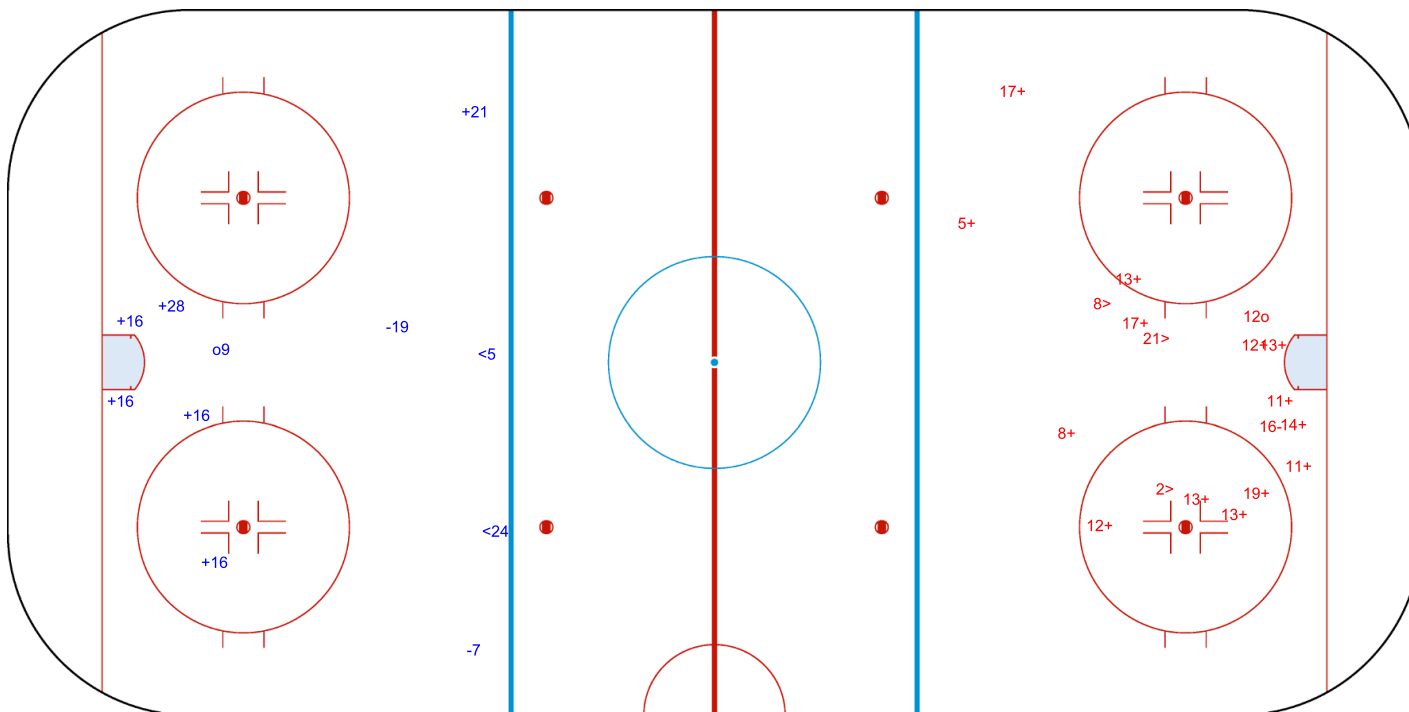

SHOT CHART
GBR - CHN

Shots by CHN
Goals (o): 1
SSP (<): 2

SSG (+): 6
SPG (-): 2

GK 20 of GBR

1st Period

Shots by GBR
Goals (o): 1
SSP (>): 3

SSG (+): 14
SPG (-): 1

GK 25 of CHN

Shots by GBR

Goals (o): 2 SSG (+): 13
SSP (<): 5 SPG (-): 1

GK 25 of CHN

2nd Period

Shots by CHN

Goals (o): 1 SSG (+): 6
SSP (>): 1 SPG (-): 0

GK 20 of GBR

Shots by CHN