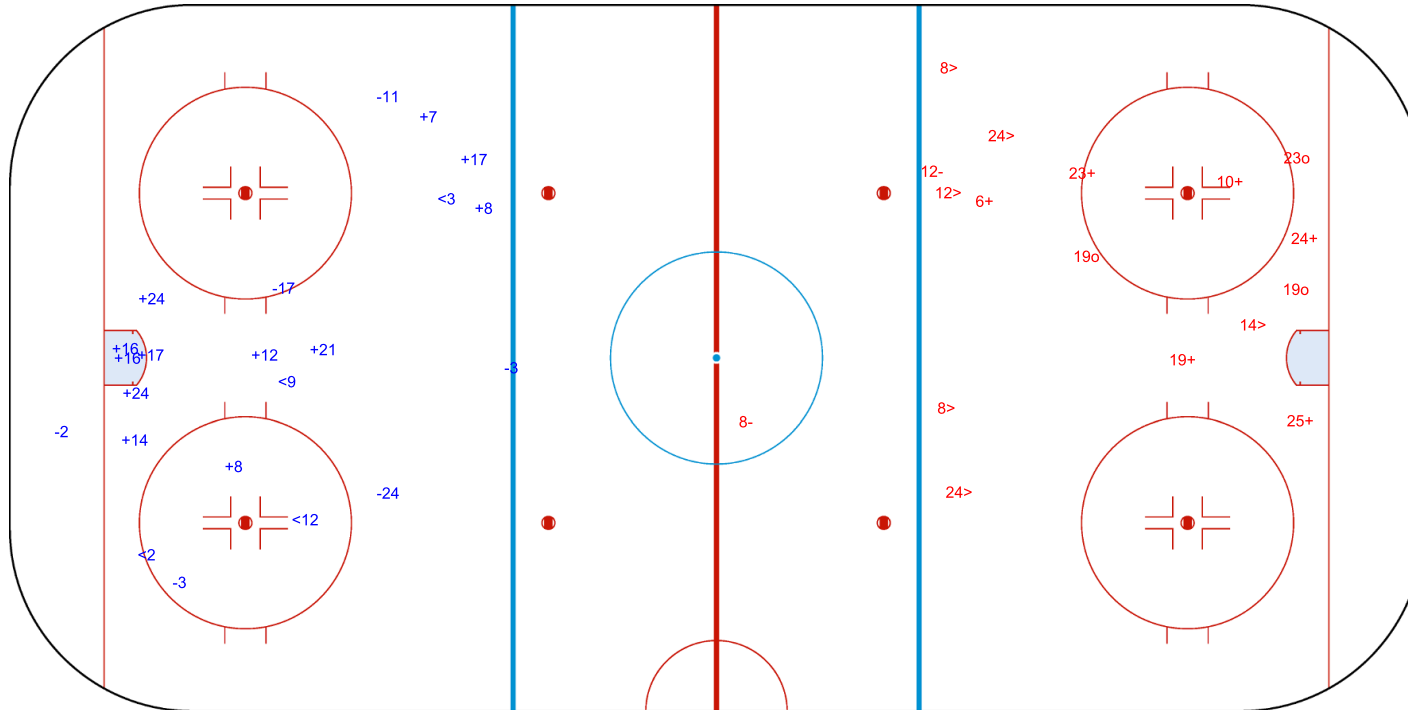

Shots by ISL

Goals (o): 3    SSG (+): 6  
SSP (>): 6    SPG (-): 2

GK 1 of AUS

ENG

<b>Legend:</b>	<b>ENG</b> Empty net goal	<b>GK</b> Goalkeeper	<b>SPG</b> Shots past goal	<b>SSG</b> Shots saved by goalkeeper	<b>SSP</b> Shots saved by player
----------------	---------------------------	----------------------	----------------------------	--------------------------------------	----------------------------------