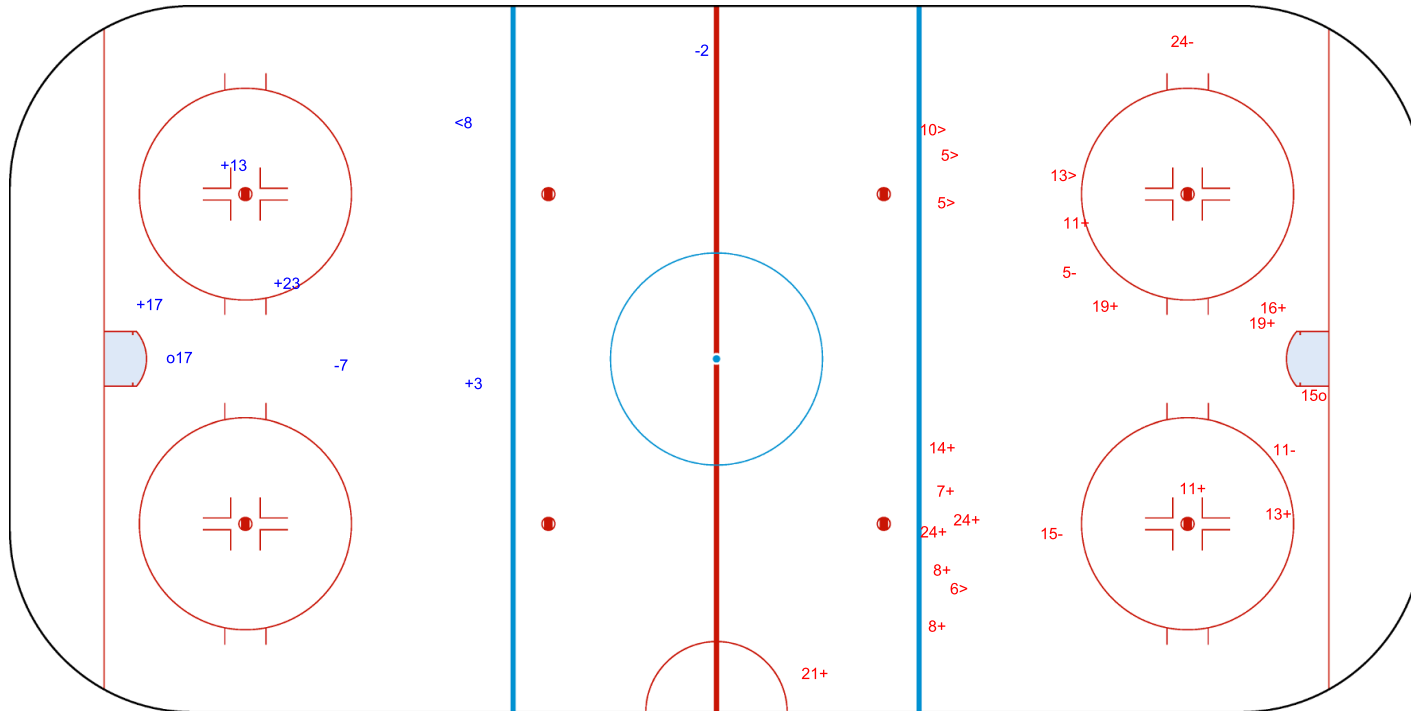

SHOT CHART  
AUS - ISL

Shots by AUS  
Goals (o): 1  
SSG (+): 4  
SSP (<): 1  
SPG (-): 2

GK 20 of ISL

1st Period

Shots by ISL  
Goals (o): 1  
SSP (>): 5  
SSG (+): 13  
SPG (-): 4

GK 1 of AUS

Shots by ISL  
Goals (o): 0  
SSP (<): 3  
SSG (+): 11  
SPG (-): 2

GK 1 of AUS

AUS → 2nd Period ← ISL

Shots by AUS  
Goals (o): 1  
SSP (>): 2  
SSG (+): 18  
SPG (-): 5

GK 20 of ISL

Shots by AUS

Goals (o): 0    SSG (+): 12  
SSP (<): 4    SPG (-): 6

GK 20 of ISL

3rd Period