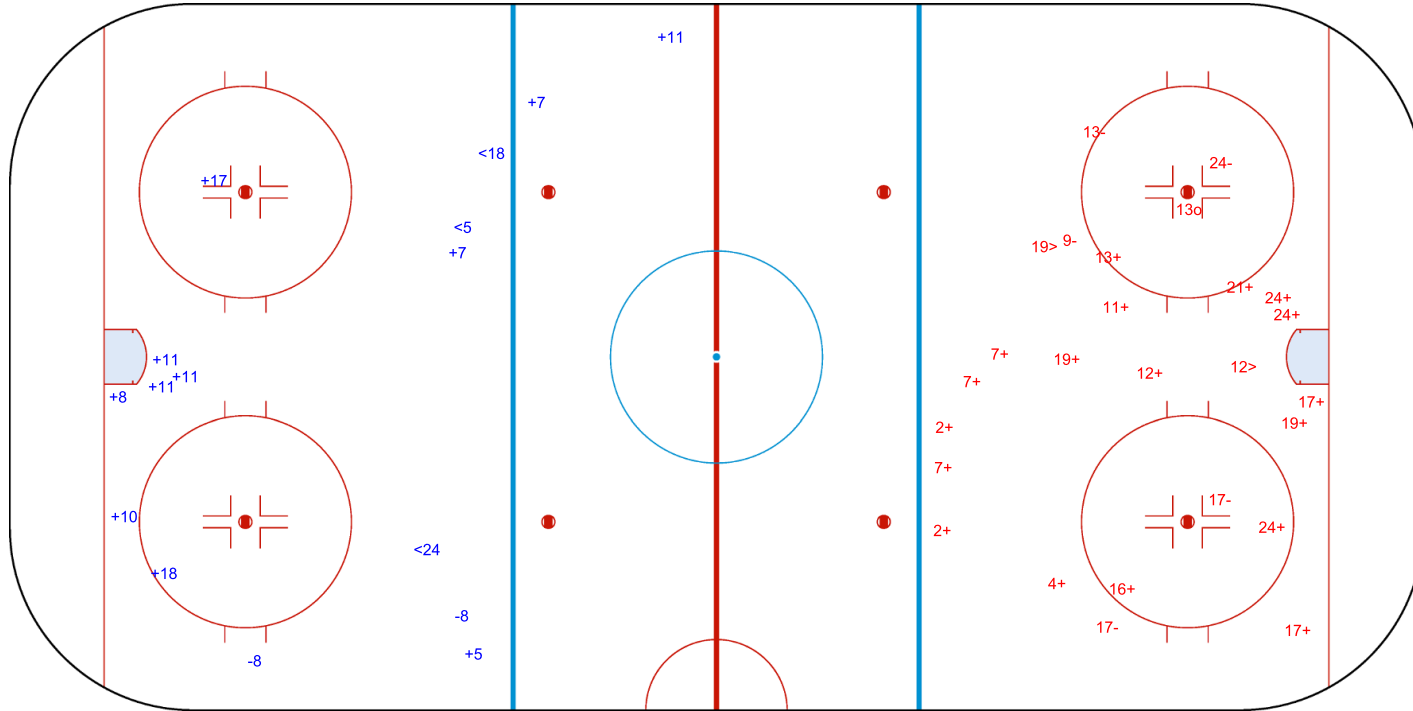

SHOT CHART  
AUS - ISL

Shots by AUS  
Goals (o): 1  
SSG (+): 4  
SSP (<): 1  
SPG (-): 2

GK 20 of ISL

1st Period

Shots by ISL  
Goals (o): 1  
SSP (>): 5  
SSG (+): 13  
SPG (-): 4

GK 1 of AUS

Shots by ISL  
Goals (o): 0  
SSP (<): 3  
SSG (+): 11  
SPG (-): 2

GK 1 of AUS

AUS → 2nd Period ← ISL

Shots by AUS  
Goals (o): 1  
SSP (>): 2  
SSG (+): 18  
SPG (-): 5

GK 20 of ISL

Shots by AUS

Goals (o): 0    SSG (+): 12  
SSP (<): 4    SPG (-): 6

GK 20 of ISL

3rd Period