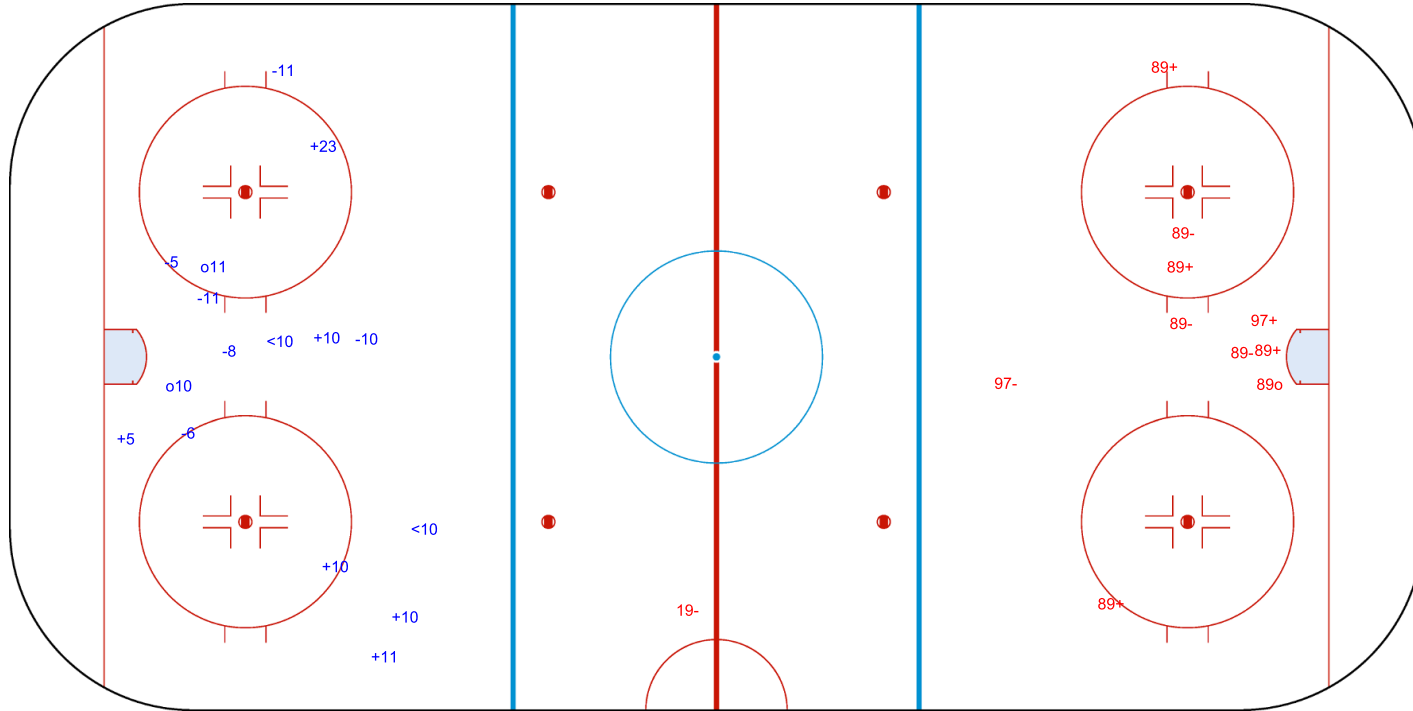

Shots by MGL

Goals (o): 2   SSG (+): 6
SSP (<): 2   SPG (-): 6

GK 44 of KUW

KUW →   **3rd Period**   ← **MGL**

Shots by KUW

Goals (o): 1   SSG (+): 5
SSP (>): 0   SPG (-): 5

GK 1 of MGL

GK 30 of MGL

Legend:		
GK	Goalkeeper	
SPG	Shots past goal	
SSG	Shots saved by goalkeeper	
SSP	Shots saved by player