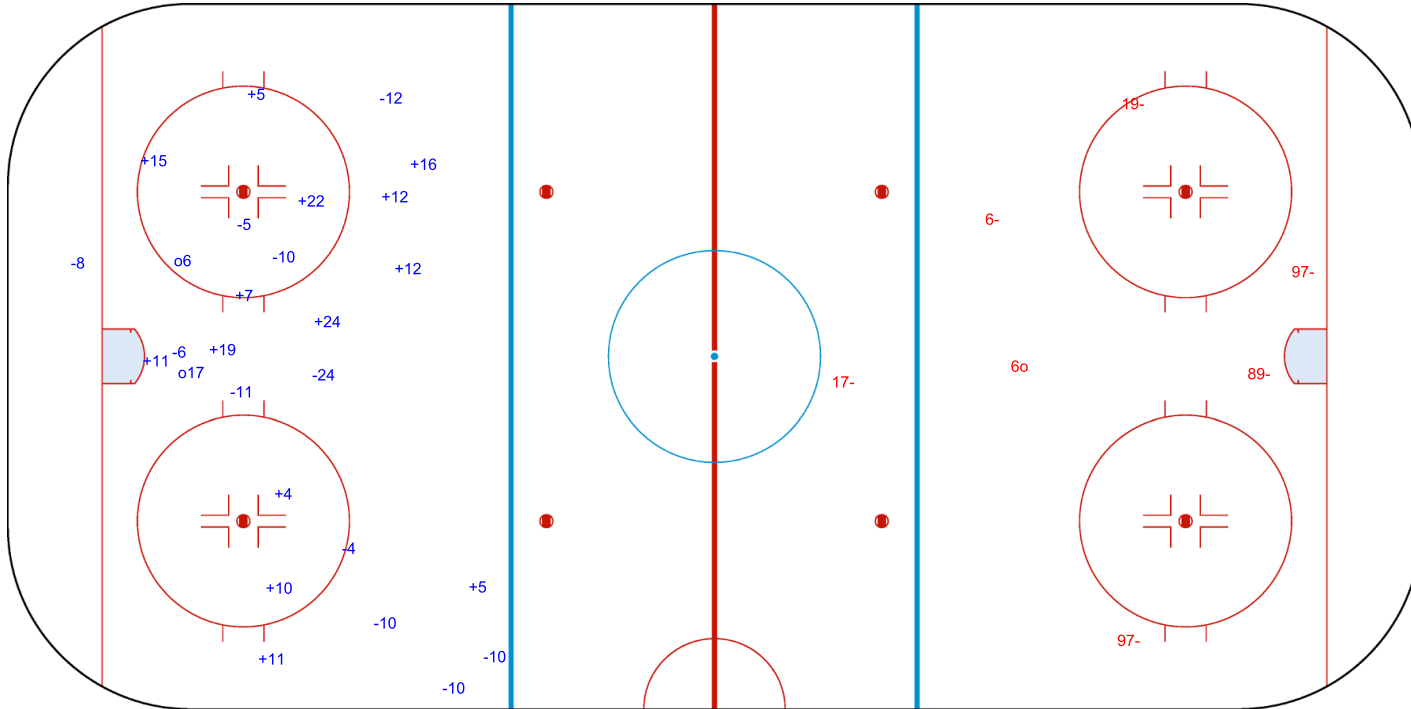

SHOT CHART
MGL - KUW

Shots by MGL
Goals (o): 2 SSG (+): 14
SSP (<): 0 SPG (-): 11

GK 44 of KUW

KUW **1st Period** **MGL**

Shots by KUW
Goals (o): 1 SSG (+): 0
SSP (>): 0 SPG (-): 6

GK 30 of MGL

Shots by KUW