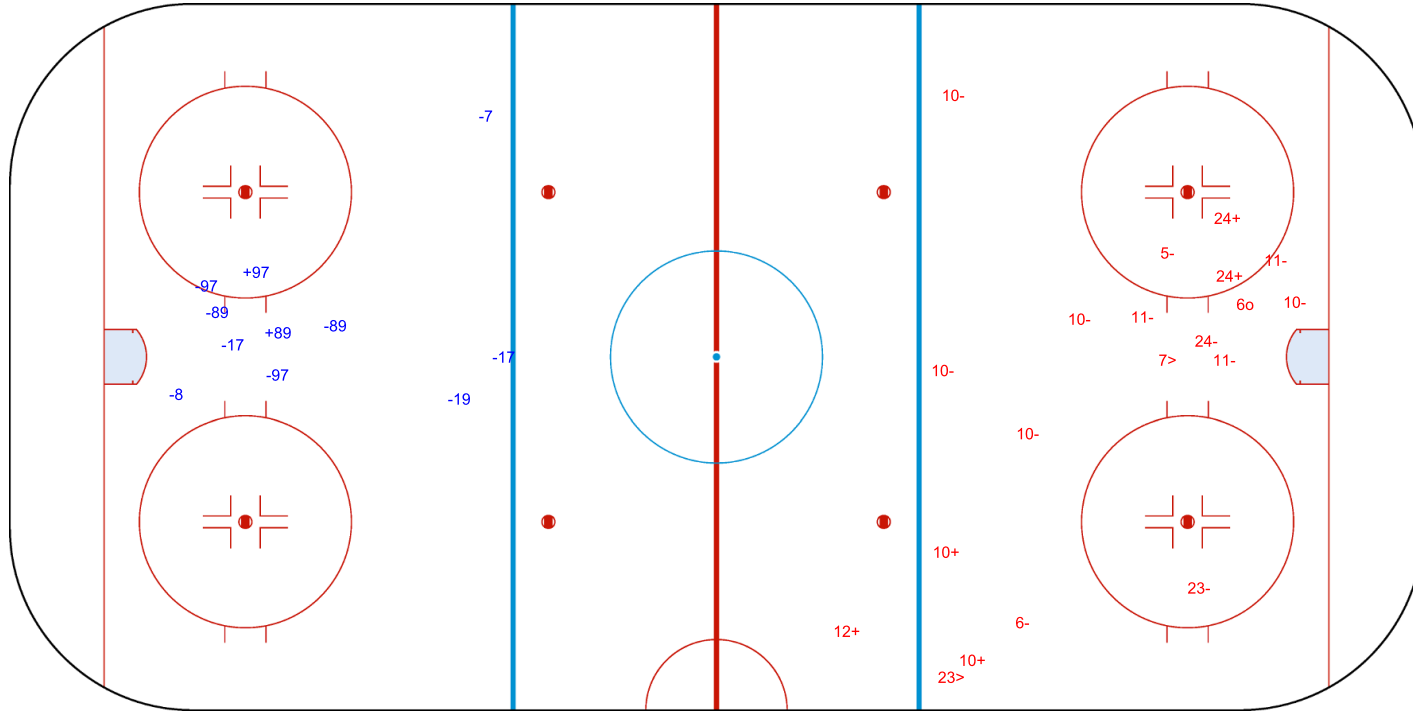

SHOT CHART
MGL - KUW

Shots by MGL
Goals (o): 2 SSG (+): 14
SSP (<): 0 SPG (-): 11

GK 44 of KUW

KUW **1st Period** **MGL**

Shots by KUW
Goals (o): 1 SSG (+): 0
SSP (>): 0 SPG (-): 6

GK 30 of MGL

Shots by KUW

Goals (o): 0 SSG (+): 2
SSP (<): 0 SPG (-): 9

GK 30 of MGL

2nd Period

Shots by MGL

Goals (o): 1 SSG (+): 5
SSP (>): 2 SPG (-): 12

GK 44 of KUW

Shots by MGL

Goals (o): 2 SSG (+): 6
SSP (<): 2 SPG (-): 6