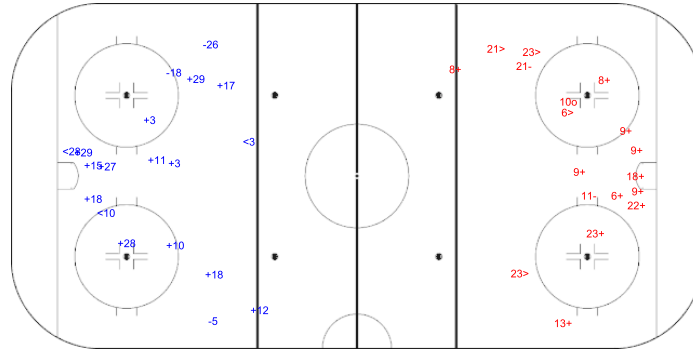

### SHOT CHART

#### SWE - SUI

Shots by SWE

Goals (o): 0      SSG (+): 13  
 SSP (<): 3      SPG (-): 3

GK 30 of SUI

Period: 1

Shots by SUI

Goals (o): 1      SSG (+): 11  
 SSP (>): 4      SPG (-): 2

GK 30 of SWE