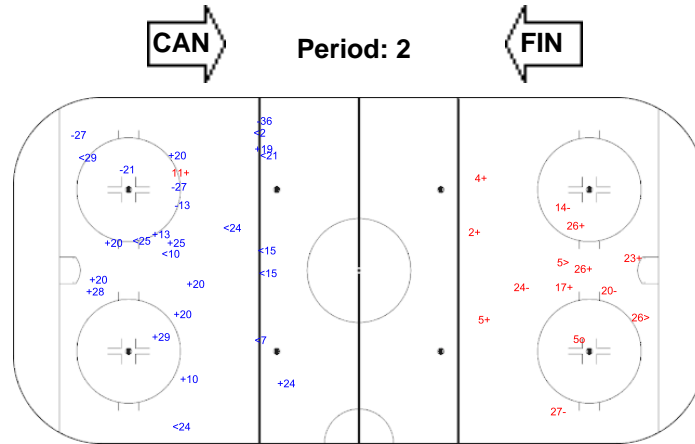

SHOT CHART  
CAN - FIN

Shots by CAN

Goals (o): 0    SSG (+): 7  
SSP (-): 9    SPG (-): 6

GK 1 of FIN

Shots by FIN

Goals (o): 0    SSG (+): 12  
SSP (-): 10    SPG (-): 5

GK 1 of CAN

Shots by FIN

Goals (o): 0    SSG (+): 11  
SSP (-): 5    SPG (-): 3

GK 1 of CAN

Shots by CAN

Goals (o): 1    SSG (+): 8  
SSP (-): 2    SPG (-): 4

GK 1 of FIN

<b>Legend:</b>							
<b>GK</b>	Goalkeeper	<b>SPG</b>	Shots past goal	<b>SSG</b>	Shots saved by goalkeeper	<b>SSP</b>	Shots saved by player