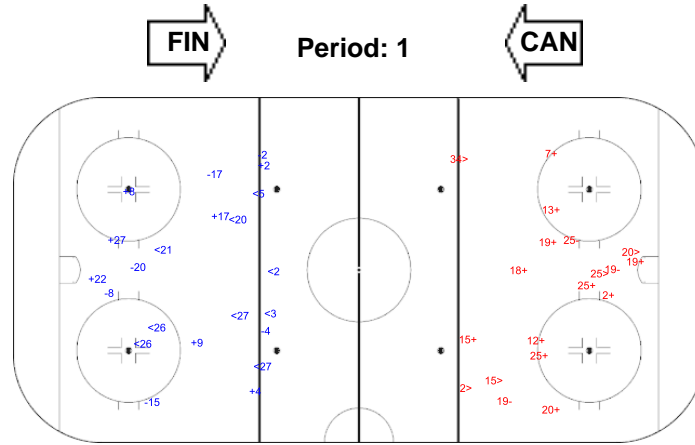

SHOT CHART  
CAN - FIN

Shots by CAN

Goals (o): 0    SSG (+): 7  
SSP (-): 9    SPG (-): 6

GK 1 of FIN

Shots by FIN

Goals (o): 0    SSG (+): 12  
SSP (-): 10    SPG (-): 5

GK 1 of CAN

Shots by FIN

Goals (o): 0    SSG (+): 11  
SSP (-): 5    SPG (-): 3

GK 1 of CAN

Shots by CAN

Goals (o): 1    SSG (+): 8  
SSP (-): 2    SPG (-): 4

GK 1 of FIN

<b>Legend:</b>							
<b>GK</b>	Goalkeeper	<b>SPG</b>	Shots past goal	<b>SSG</b>	Shots saved by goalkeeper	<b>SSP</b>	Shots saved by player