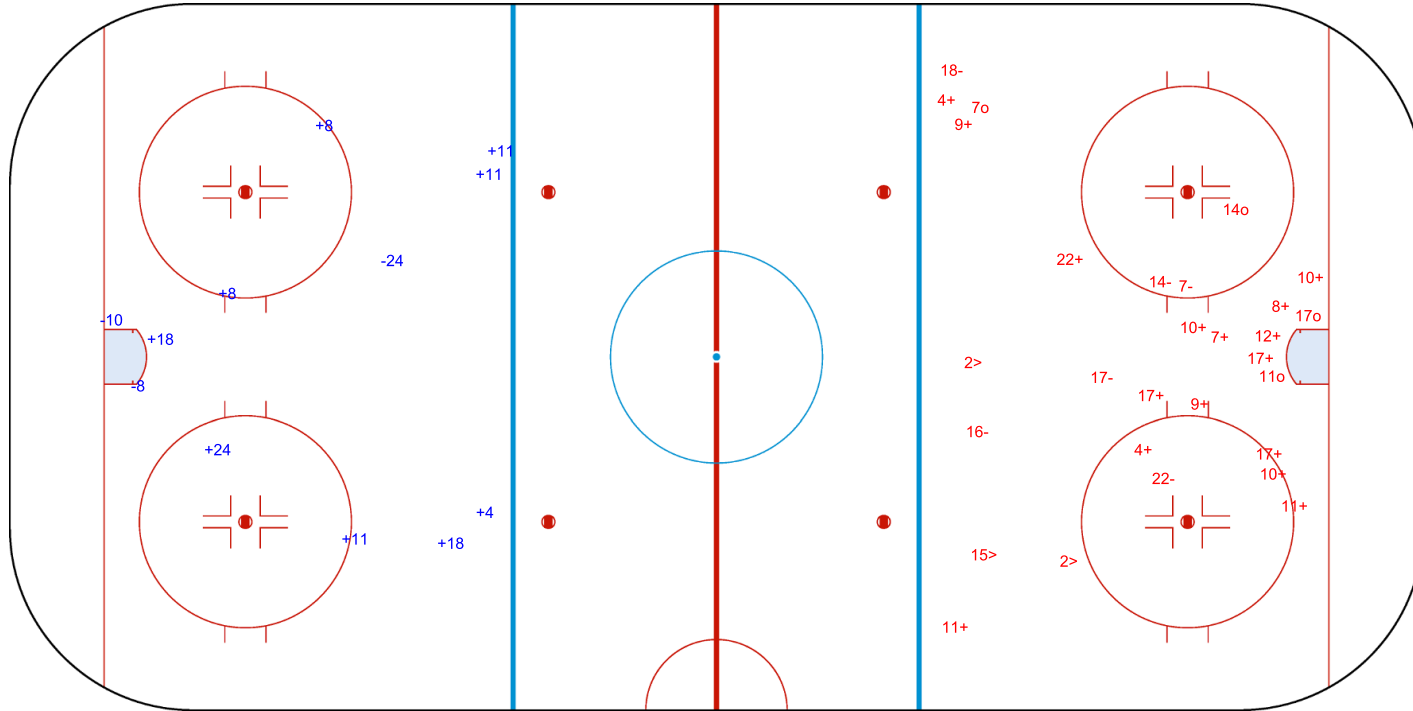

Goals (o): 0 SSG (+): 9
SSP (<): 0 SPG (-): 3

GK 25 of BEL

BEL → 2nd Period ← TUR

Shots by BEL

Goals (o): 4 SSG (+): 16
SSP (>): 3 SPG (-): 6

GK 1 of TUR

ZEYTINBURNU ICE RINK

ICE HOCKEY
WORLD CHAMPIONSHIP
TÜRKİYE
İstanbul
Division II - Group B

FRI 21 APR 2023
START TIME 20:30

ICE HOCKEY IIHF ICE HOCKEY WORLD CHAMPIONSHIP ROUND ROBIN, GAME 12

INTERNATIONAL
ICE HOCKEY
FEDERATION

Shots by BEL
Goals (o): 3 SSG (+): 16
SSP (<): 4 SPG (-): 7

TUR → 3rd Period ← BEL