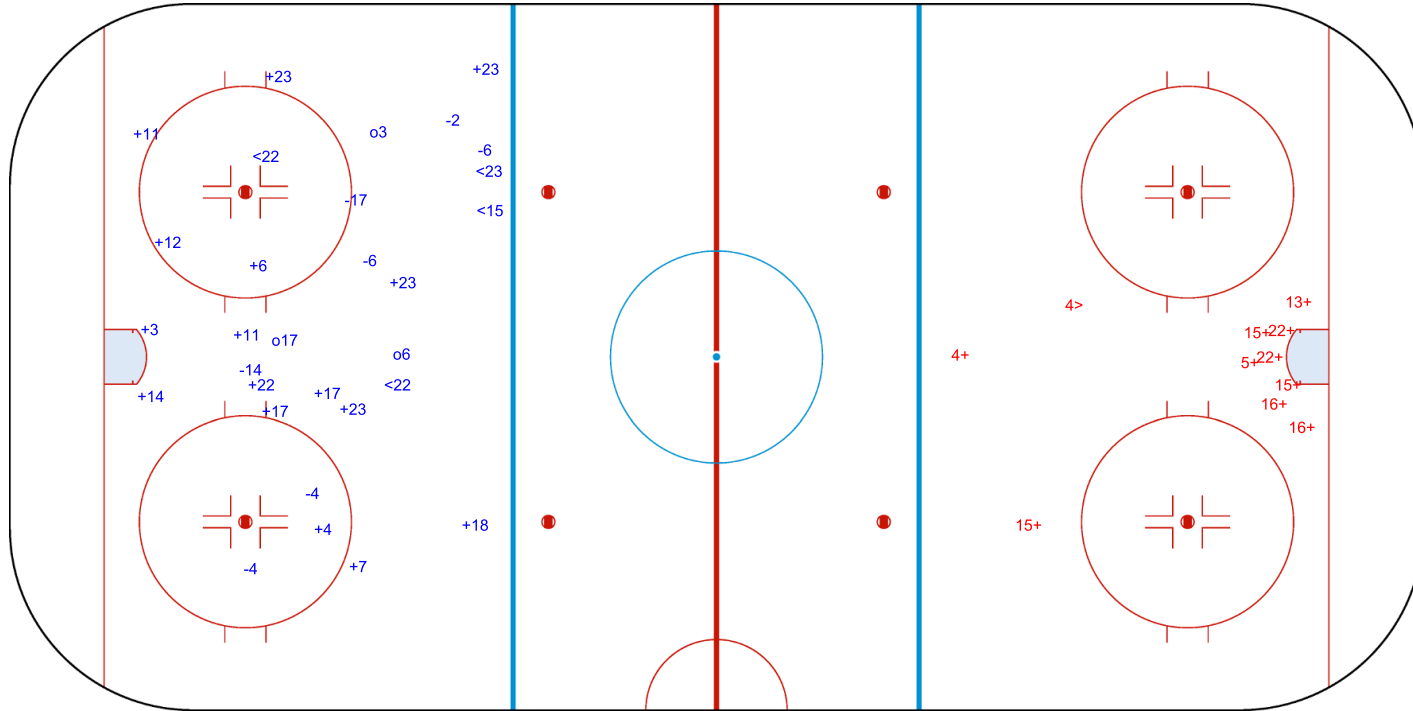

ZEYTINBURNU ICE RINK

ICE HOCKEY
WORLD CHAMPIONSHIP
TÜRKİYE
İstanbul
Division II - Group B

FRI 21 APR 2023
START TIME 20:30

ICE HOCKEY IIHF ICE HOCKEY WORLD CHAMPIONSHIP ROUND ROBIN, GAME 12

INTERNATIONAL
ICE HOCKEY
FEDERATION

Shots by BEL
Goals (o): 3   SSG (+): 16
SSP (<): 4   SPG (-): 7

TUR → 3rd Period ← BEL

Shots by TUR
Goals (o): 0   SSG (+): 10
SSP (>): 1   SPG (-): 0

GK 1 of TUR

GK 20 of TUR

GK 25 of BEL

Legend:	GK Goalkeeper	SPG Shots past goal	SSG Shots saved by goalkeeper	SSP Shots saved by player