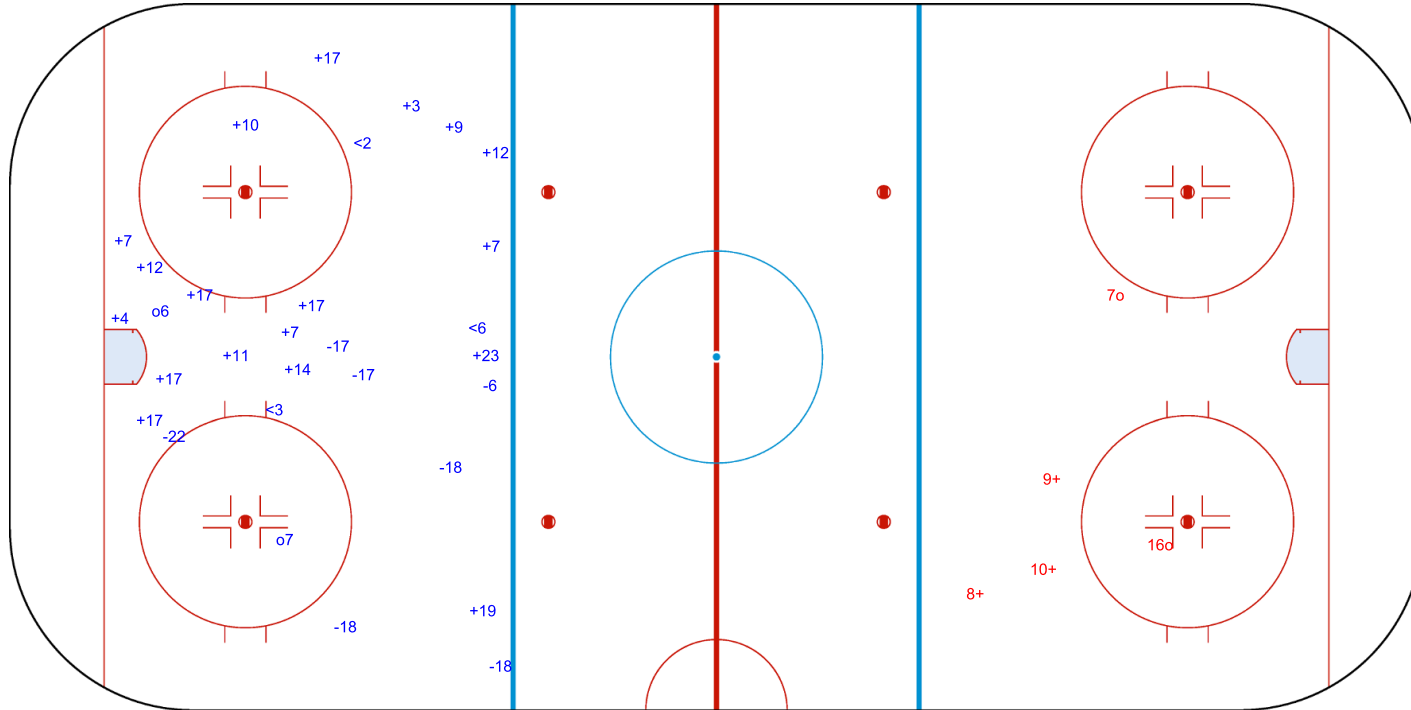

SHOT CHART
TUR - BEL

Shots by BEL
Goals (o): 2
SSG (+): 18
SSP (-): 3
SPG (-): 7

GK 1 of TUR

1st Period

Shots by TUR
Goals (o): 0
SSG (+): 3
SSP (-): 0
SPG (-): 0

GK 1 of BEL

GK 25 of BEL

Shots by TUR

Goals (o): 0 SSG (+): 9
SSP (<): 0 SPG (-): 3

GK 25 of BEL

BEL → 2nd Period ← TUR

Shots by BEL

Goals (o): 4 SSG (+): 16
SSP (>): 3 SPG (-): 6

GK 1 of TUR

ZEYTINBURNU ICE RINK

ICE HOCKEY
WORLD CHAMPIONSHIP
TÜRKİYE
İstanbul
Division II - Group B

FRI 21 APR 2023
START TIME 20:30

ICE HOCKEY IIHF ICE HOCKEY WORLD CHAMPIONSHIP ROUND ROBIN, GAME 12

INTERNATIONAL
ICE HOCKEY
FEDERATION

Shots by BEL
Goals (o): 3 SSG (+): 16
SSP (<): 4 SPG (-): 7

TUR → 3rd Period ← BEL