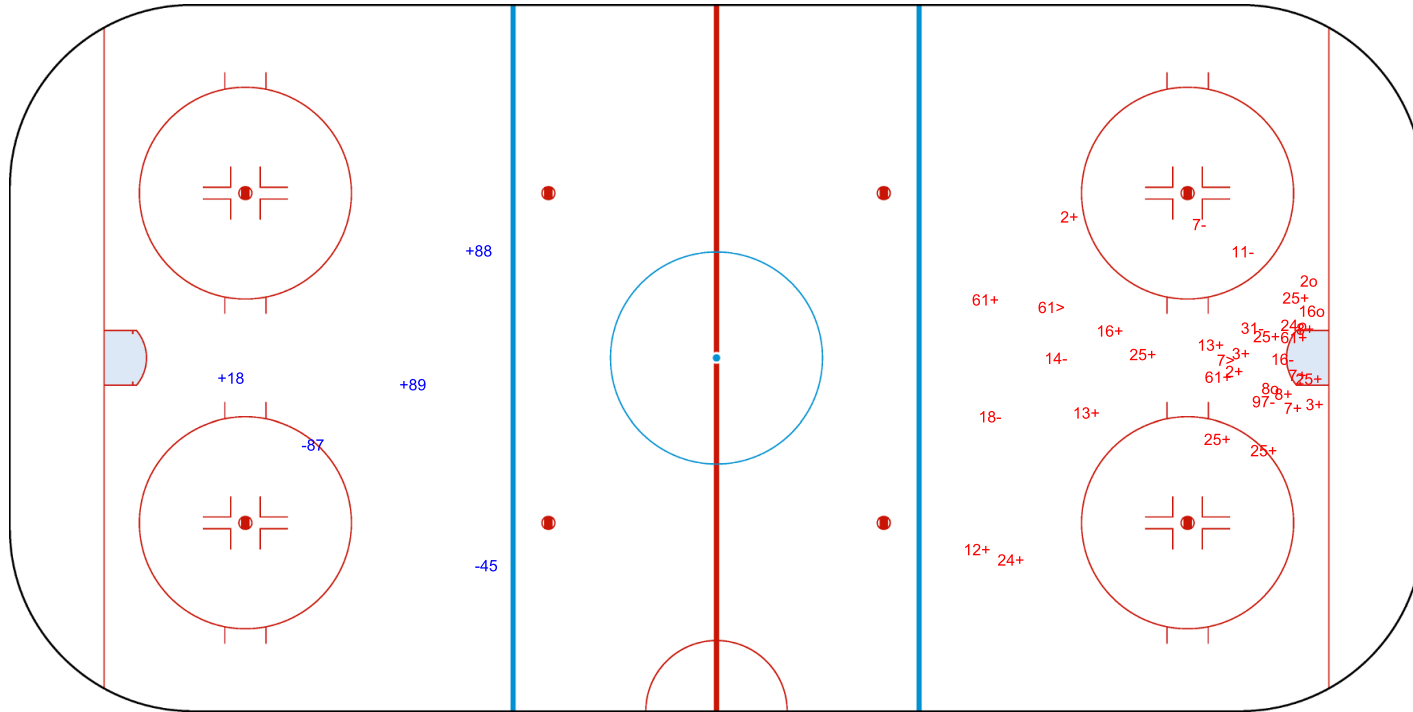

SHOT CHART
PHI - INA

Shots by INA
Goals (o): 0
SSP (<): 0
SSG (+): 4
SPG (-): 2

GK 29 of PHI

1st Period

Shots by PHI
Goals (o): 4
SSP (>): 7
SSG (+): 15
SPG (-): 13

GK 21 of INA

Shots by INA
Goals (o): 0
SSP (-): 0
SSG (+): 3
SPG (-): 2

GK 29 of PHI

PHI → 3rd Period ← INA

Shots by PHI
Goals (o): 4
SSP (+): 22
SSG (-): 2
SPG (+): 7

GK 29 of INA

Legend:	
GK	Goalkeeper
SPG	Shots past goal
SSG	Shots saved by goalkeeper
SSP	Shots saved by player