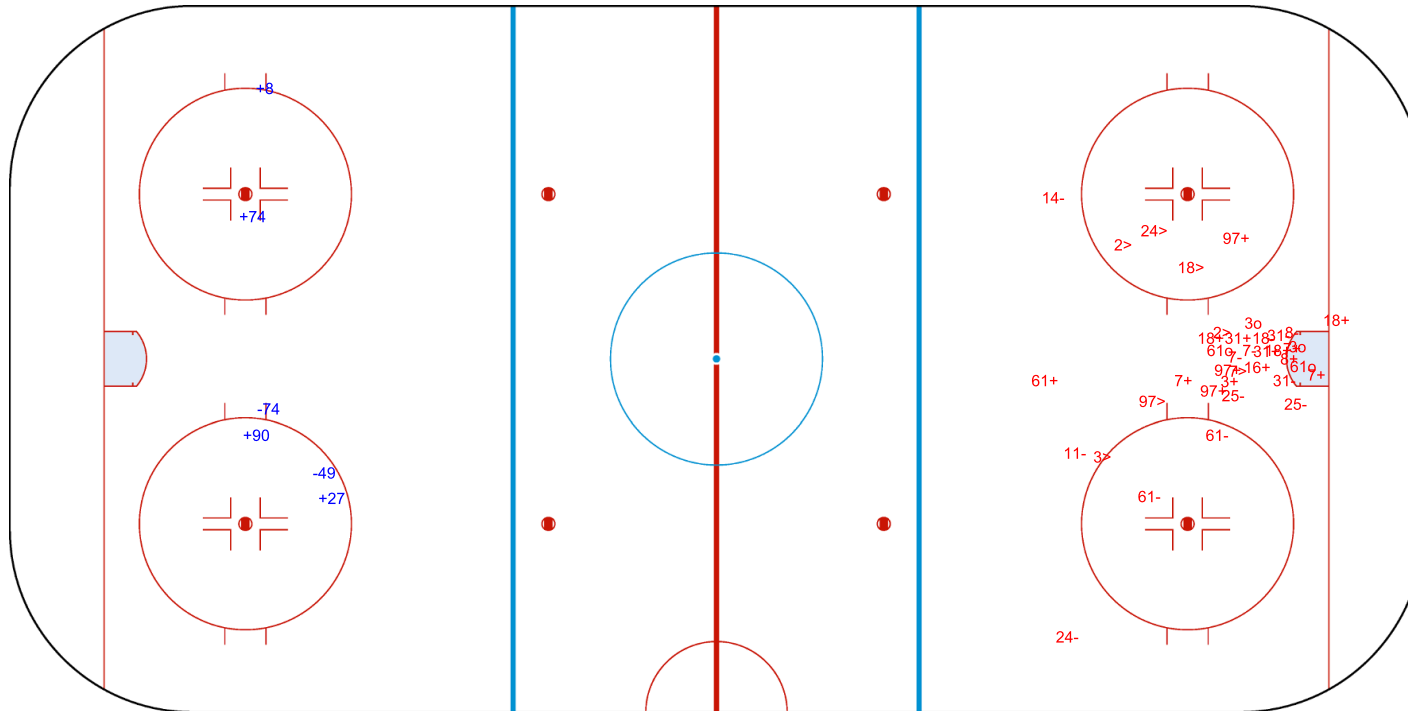

SHOT CHART
PHI - INA

Shots by INA
Goals (o): 0
SSP (<): 0
SSG (+): 4
SPG (-): 2

GK 29 of PHI

1st Period

Shots by PHI
Goals (o): 4
SSP (>): 7
SSG (+): 15
SPG (-): 13

GK 21 of INA

Shots by INA
Goals (o): 0
SSP (-): 0
SSG (+): 3
SPG (-): 2

GK 29 of PHI

PHI → 3rd Period ← INA

Shots by PHI
Goals (o): 4
SSP (+): 22
SSG (-): 2
SPG (+): 7

GK 29 of INA

Legend:	
GK	Goalkeeper
SPG	Shots past goal
SSG	Shots saved by goalkeeper
SSP	Shots saved by player