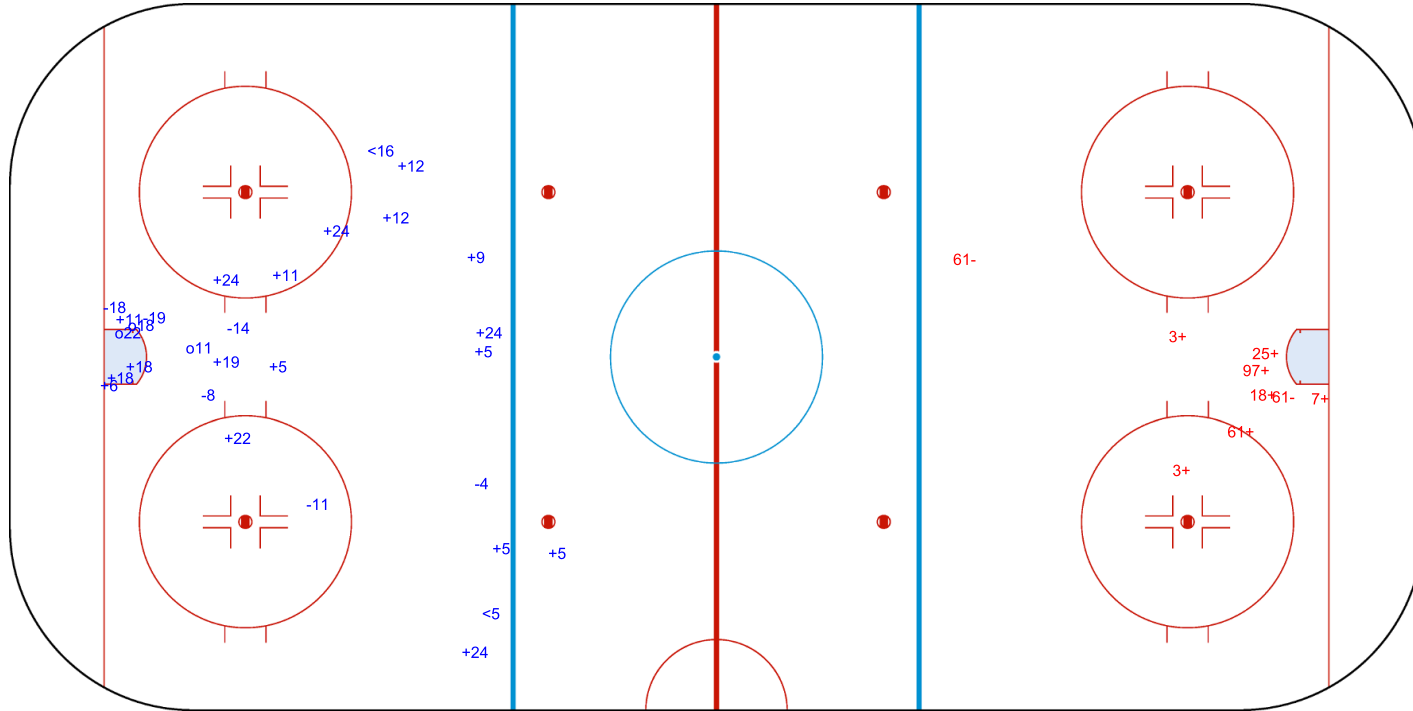

Shots by MGL

Goals (o): 3 SSG (+): 18
SSP (<): 2 SPG (-): 6

GK 30 of PHI

PHI → 2nd Period ← MGL

Shots by PHI

Goals (o): 0 SSG (+): 7
SSP (>): 0 SPG (-): 2

GK 1 of MGL

Shots by PHI
Goals (o): 3
SSP (<): 4