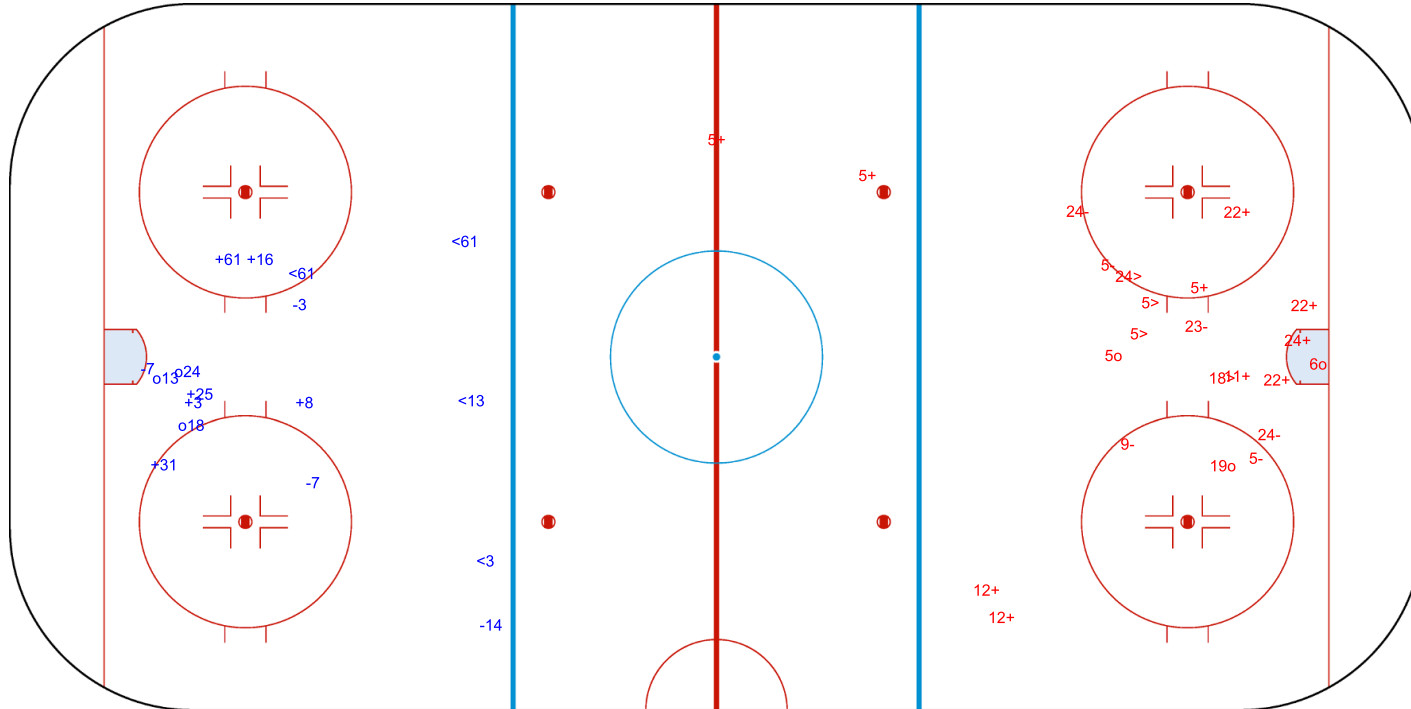

SSG (+): 6
SPG (-): 4

GK 1 of MGL

3rd Period

Shots by MGL
Goals (o): 3
SSP (>): 4

SSG (+): 10
SPG (-): 6

GK 30 of PHI

Shots by PHI

Goals (o): 1