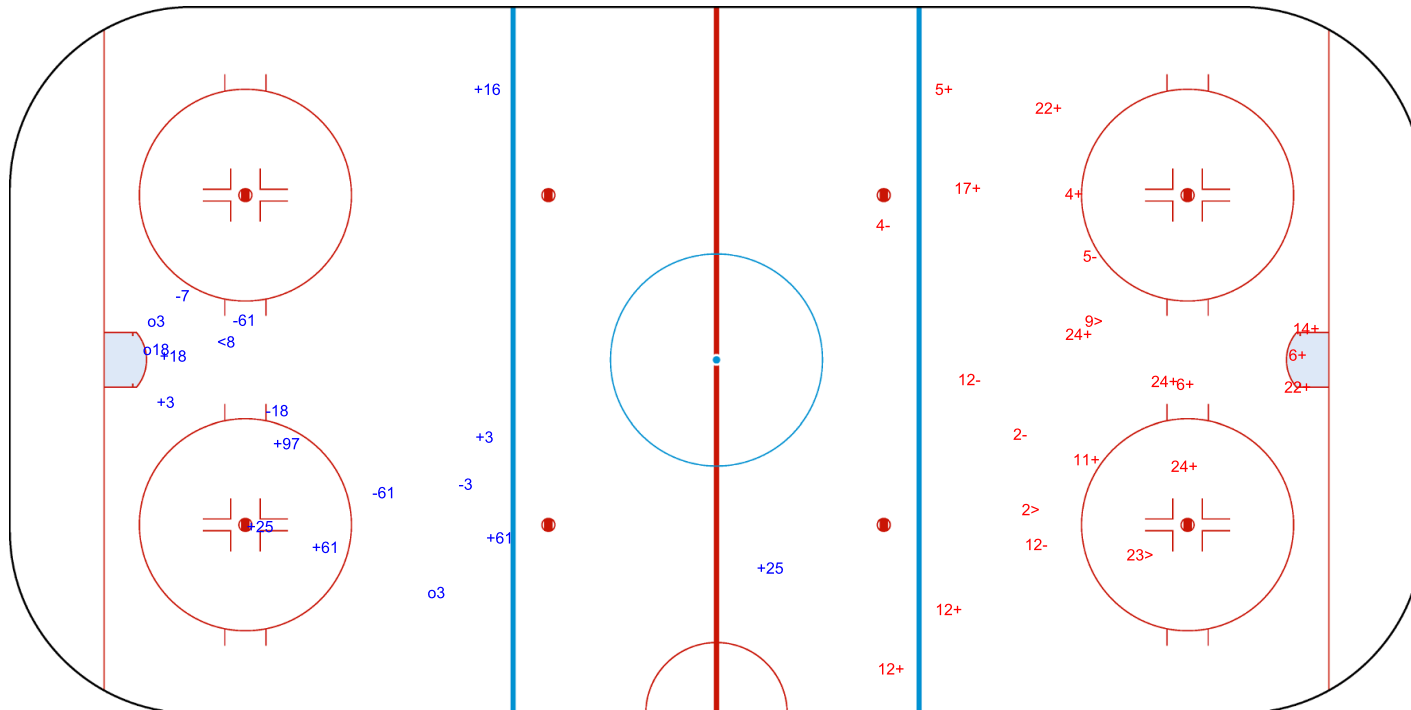

SHOT CHART

PHI - MGL

1st Period

Shots by PHI
Goals (o): 3 SSG (+): 9
SSP (<): 1 SPG (-): 5

Shots by MGL
Goals (o): 0 SSG (+): 14
SSP (>): 3 SPG (-): 5

GK 1 of MGL

GK 30 of MGL

GK 30 of PHI

Shots by MGL

Goals (o): 3 SSG (+): 18
SSP (<): 2 SPG (-): 6

GK 30 of PHI

PHI → 2nd Period ← MGL

Shots by PHI

Goals (o): 0 SSG (+): 7
SSP (>): 0 SPG (-): 2

GK 1 of MGL

Shots by PHI
Goals (o): 3
SSP (<): 4