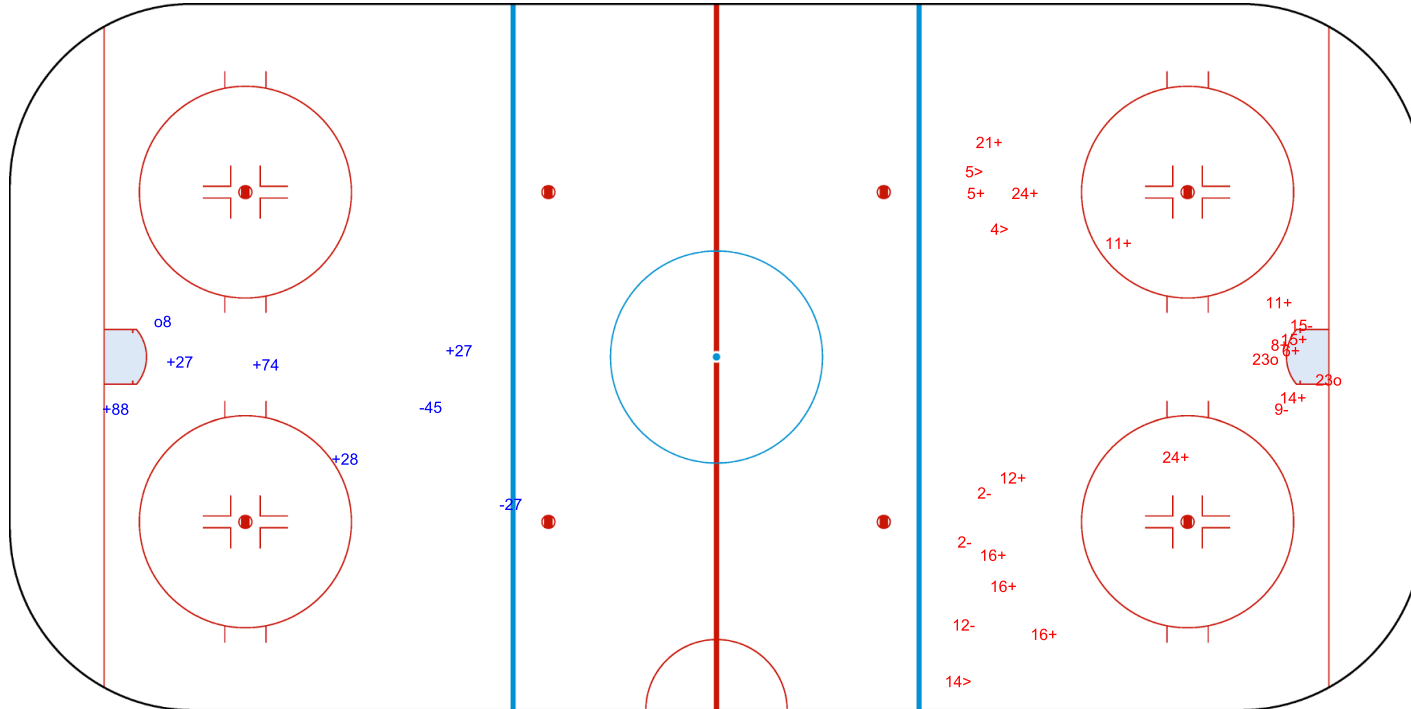

Goals (o): 1    SSG (+): 5  
SSP (<): 0    SPG (-): 2

GK 30 of MGL

3rd Period

Shots by MGL

Goals (o): 2    SSG (+): 14  
SSP (>): 3    SPG (-): 5

GK 21 of INA

Legend:	
<b>GK</b>	Goalkeeper
<b>SPG</b>	Shots past goal
<b>SSG</b>	Shots saved by goalkeeper
<b>SSP</b>	Shots saved by player