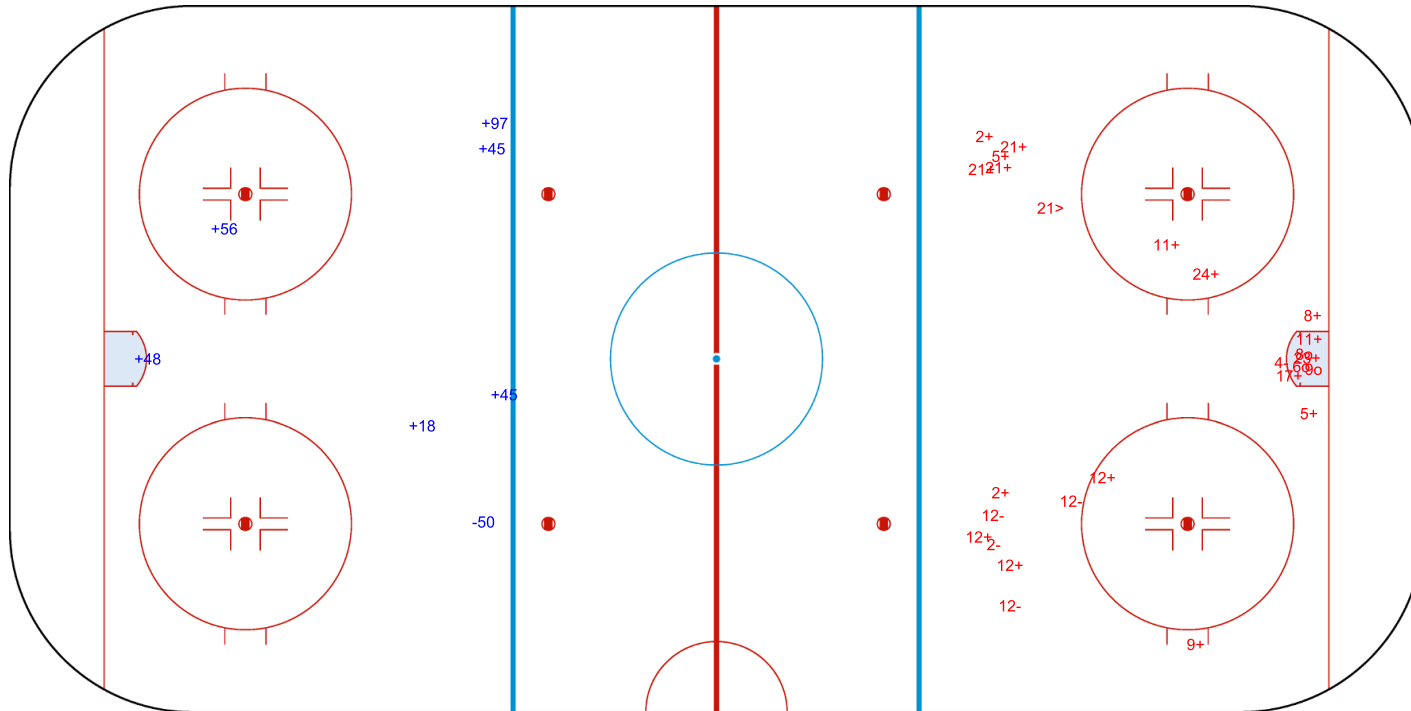

SHOT CHART  
MGL - INA

Shots by INA  
Goals (o): 0  
SSP (<): 0  
SSG (+): 6  
SPG (-): 1

GK 1 of MGL

1st Period

Shots by MGL  
Goals (o): 3  
SSP (>): 1  
SSG (+): 17  
SPG (-): 5

GK 21 of INA

Shots by MGL

Goals (o): 0    SSG (+): 12  
SSP (<): 4    SPG (-): 4

GK 21 of INA

INA → 2nd Period ← MGL

Shots by INA

Goals (o): 0    SSG (+): 4  
SSP (>): 0    SPG (-): 2

GK 1 of MGL

GK 30 of MGL

Shots by INA