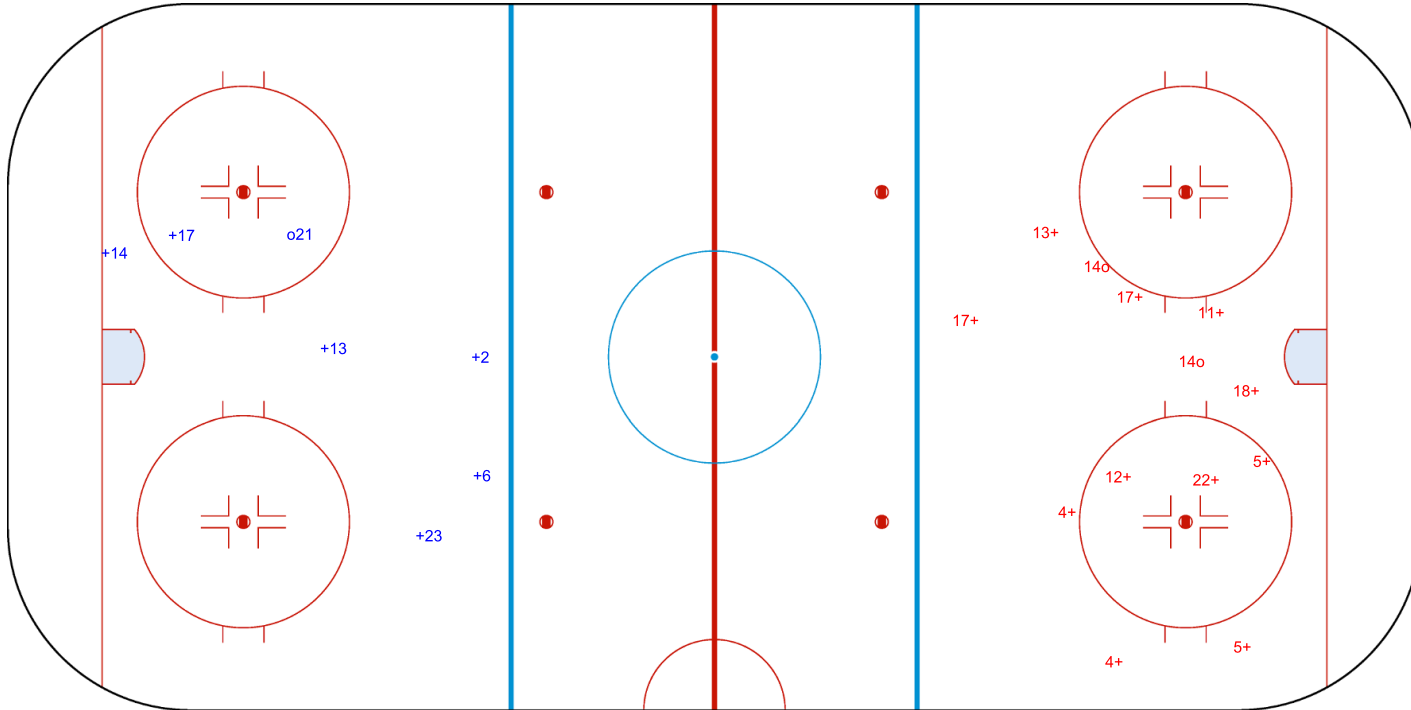

SHOT CHART
SLO - FRA

Shots by SLO
Goals (o): 1
SSP (<): 0
SSG (+): 6
SPG (-): 0

GK 25 of FRA

FRA → 1st Period ← SLO

Shots by FRA
Goals (o): 2
SSP (>): 0
SSG (+): 11
SPG (-): 0

GK 1 of SLO

Shots by FRA

Goals (o): 2 SSG (+): 6
SSP (<): 0 SPG (-): 0

GK 1 of SLO

GK 20 of SLO

SLO → 2nd Period ← FRA

Shots by SLO

Goals (o): 1 SSG (+): 6
SSP (>): 0 SPG (-): 0

GK 25 of FRA

Shots by SLO
Goals (o): 0 SSG (+): 2
SSP (-): 0 SPG (-): 0

GK 25 of FRA