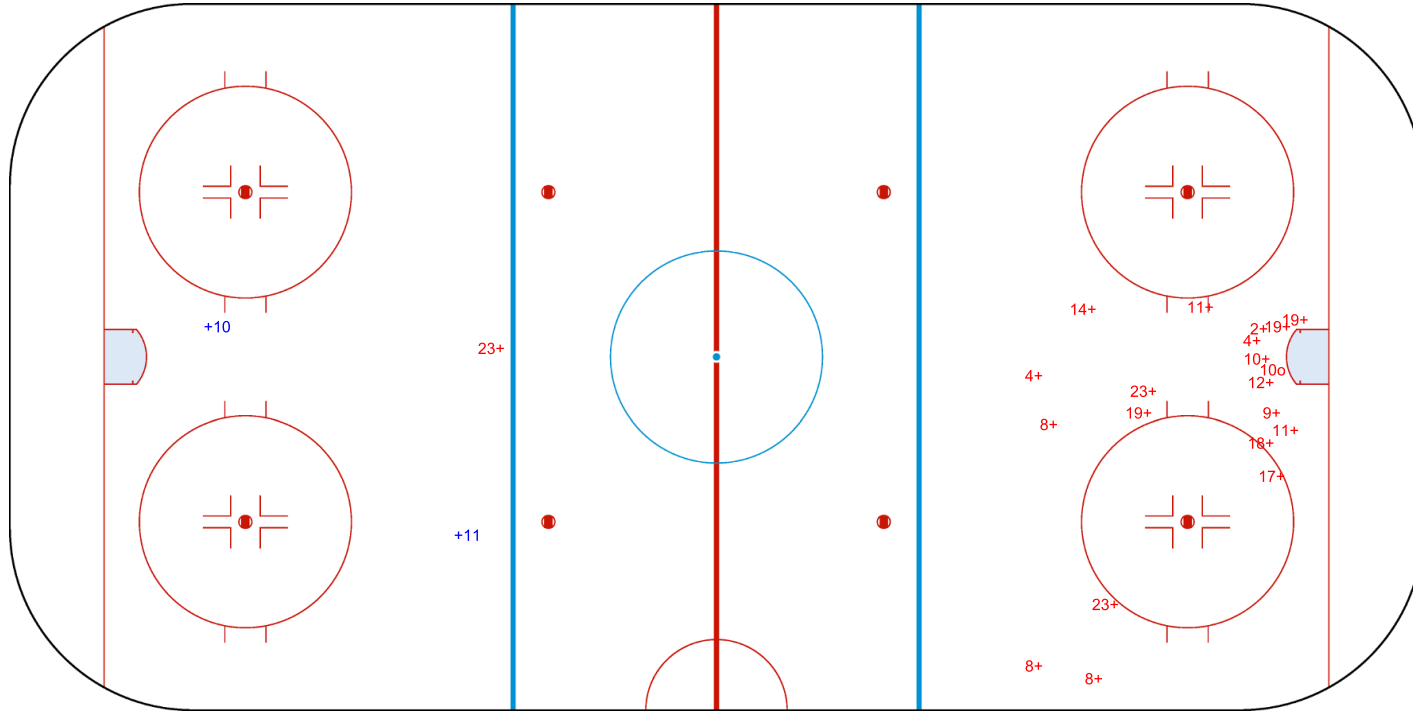

Shots by SLO
Goals (o): 0   SSG (+): 2
SSP (-): 0   SPG (-): 0

GK 25 of FRA

FRA → 3rd Period ← SLO

Shots by FRA
Goals (o): 1   SSG (+): 20
SSP (>): 0   SPG (-): 0

GK 20 of SLO

Legend:	GK Goalkeeper	SPG Shots past goal	SSG Shots saved by goalkeeper	SSP Shots saved by player