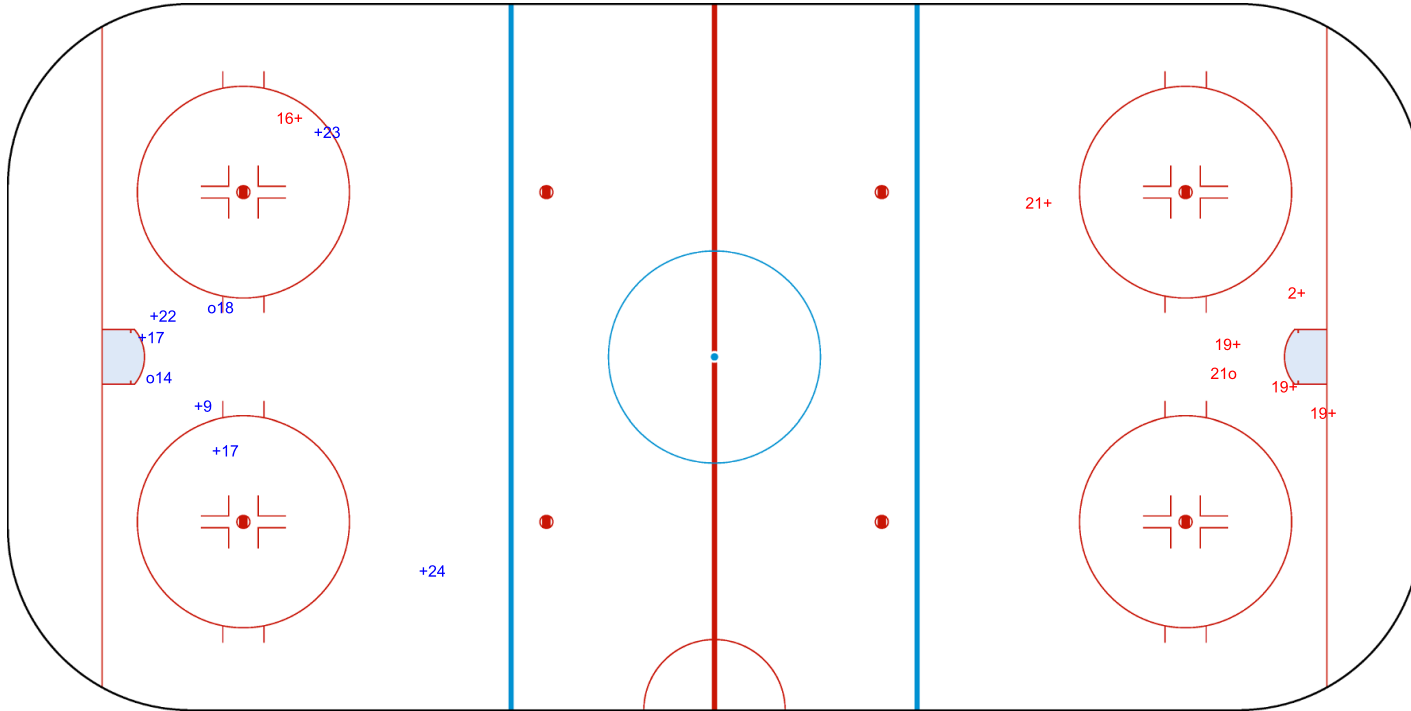

SHOT CHART
SLO - FRA

Shots by SLO
Goals (o): 1
SSP (<): 0
SSG (+): 6
SPG (-): 0

GK 25 of FRA

FRA → 1st Period ← SLO

Shots by FRA
Goals (o): 2
SSP (>): 0
SSG (+): 11
SPG (-): 0

GK 1 of SLO

Shots by FRA

Goals (o): 2 SSG (+): 6
SSP (<): 0 SPG (-): 0

GK 1 of SLO

GK 20 of SLO

SLO → 2nd Period ← FRA

Shots by SLO

Goals (o): 1 SSG (+): 6
SSP (>): 0 SPG (-): 0

GK 25 of FRA

Shots by SLO
Goals (o): 0 SSG (+): 2
SSP (-): 0 SPG (-): 0

GK 25 of FRA