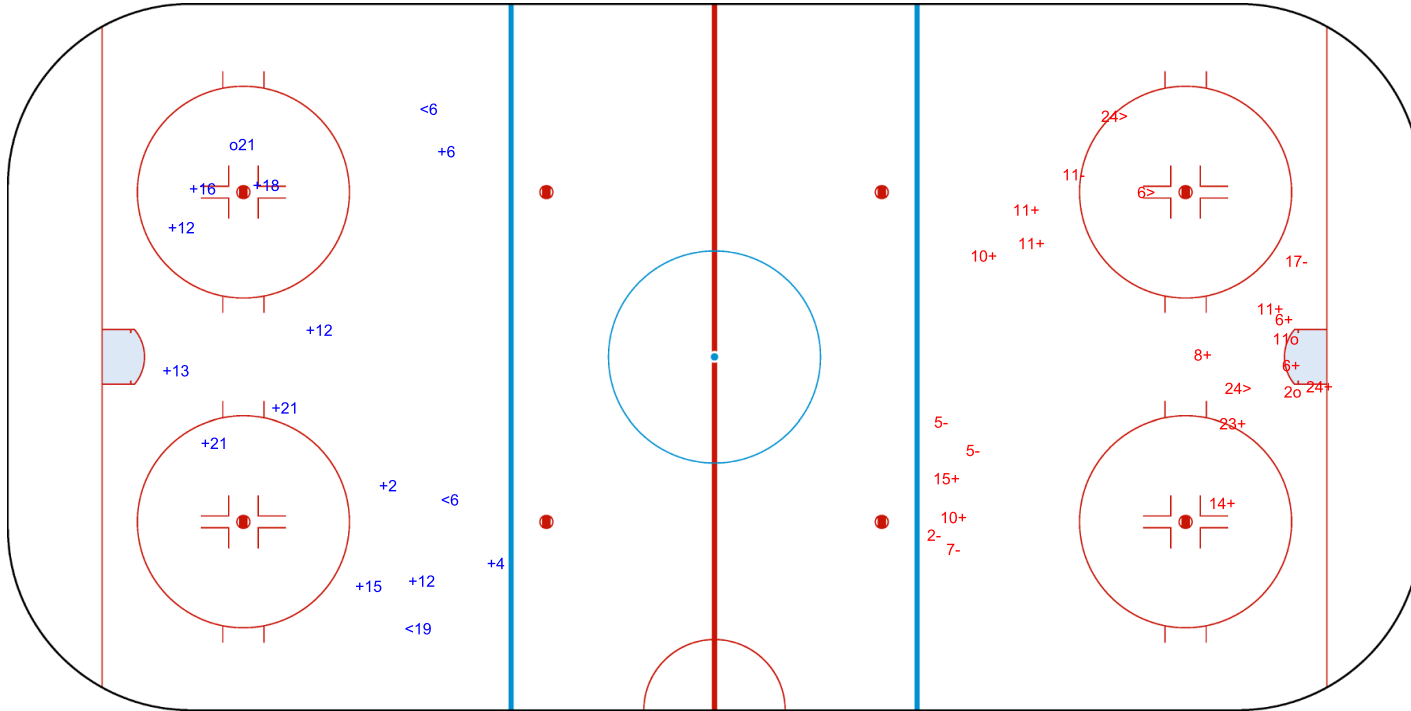

SHOT CHART  
ESP - NED

Shots by ESP  
Goals (o): 2    SSG (+): 13  
SSP (<): 6    SPG (-): 5

GK 1 of NED

1st Period

Shots by NED  
Goals (o): 1    SSG (+): 4  
SSP (>): 1    SPG (-): 4

GK 20 of ESP

Shots by NED

Goals (o): 1    SSG (+): 12  
SSP (<): 3    SPG (-): 0

GK 20 of ESP

2nd Period

Shots by ESP

Goals (o): 2    SSG (+): 12  
SSP (>): 3    SPG (-): 6

GK 1 of NED

Shots by ESP

Goals (o): 1    SSG (+): 1  
SSP (-): 3    SPG (-): 2