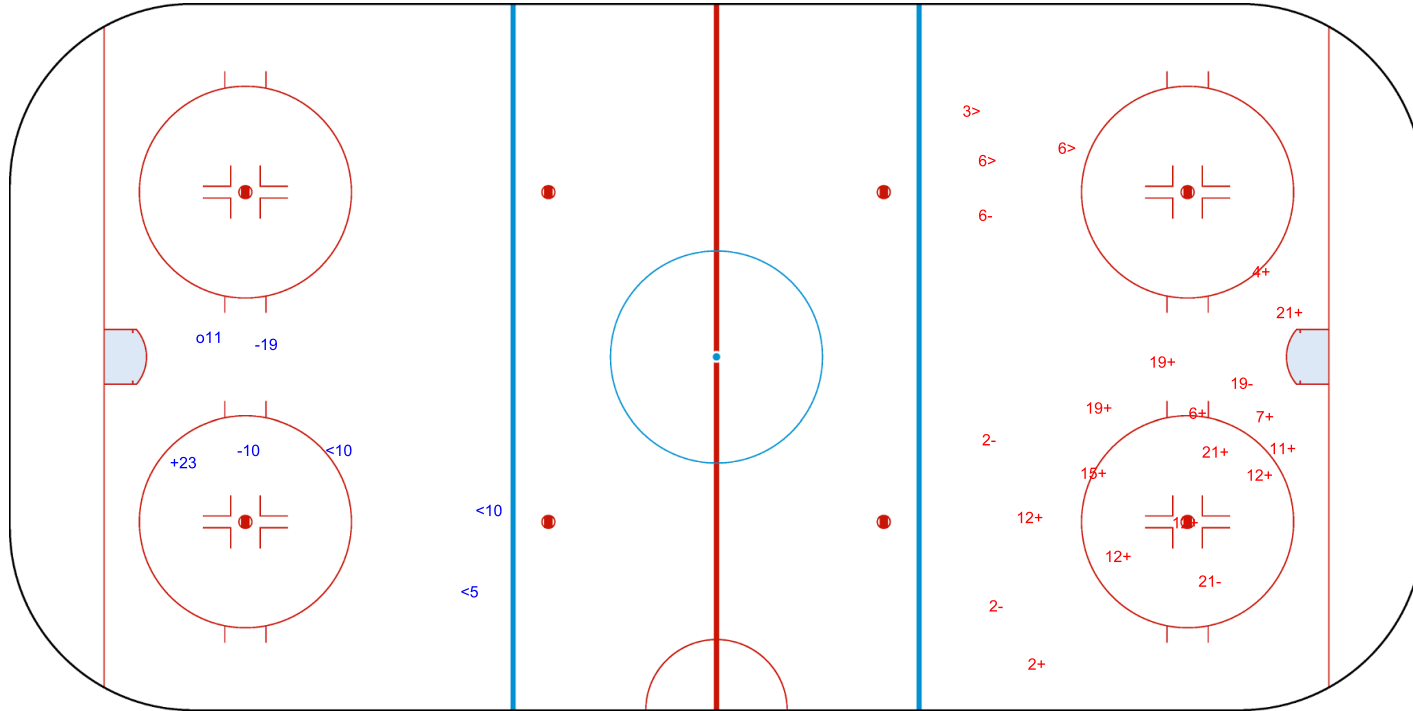

GK 1 of NED

NED → 3rd Period ← ESP

Shots by NED

Goals (o): 0    SSG (+): 14  
SSP (>): 3    SPG (-): 5

GK 20 of ESP

<b>Legend:</b>					
<b>GK</b>	Goalkeeper	<b>SPG</b>	Shots past goal	<b>SSG</b>	Shots saved by goalkeeper
		<b>SSP</b>	Shots saved by player		