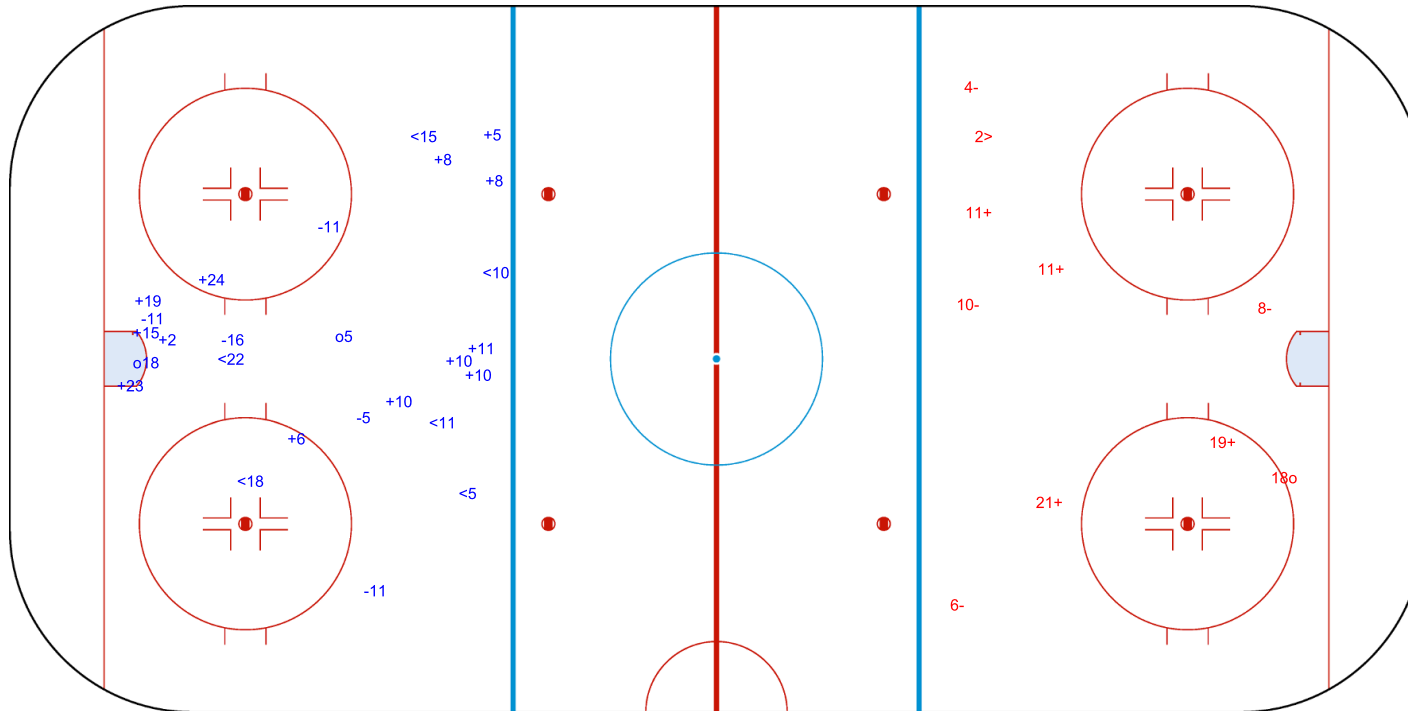

SHOT CHART  
ESP - NED

Shots by ESP  
Goals (o): 2    SSG (+): 13  
SSP (<): 6    SPG (-): 5

GK 1 of NED

1st Period

Shots by NED  
Goals (o): 1    SSG (+): 4  
SSP (>): 1    SPG (-): 4

GK 20 of ESP

Shots by NED

Goals (o): 1    SSG (+): 12  
SSP (<): 3    SPG (-): 0

GK 20 of ESP

2nd Period

Shots by ESP

Goals (o): 2    SSG (+): 12  
SSP (>): 3    SPG (-): 6

GK 1 of NED

Shots by ESP

Goals (o): 1    SSG (+): 1  
SSP (-): 3    SPG (-): 2