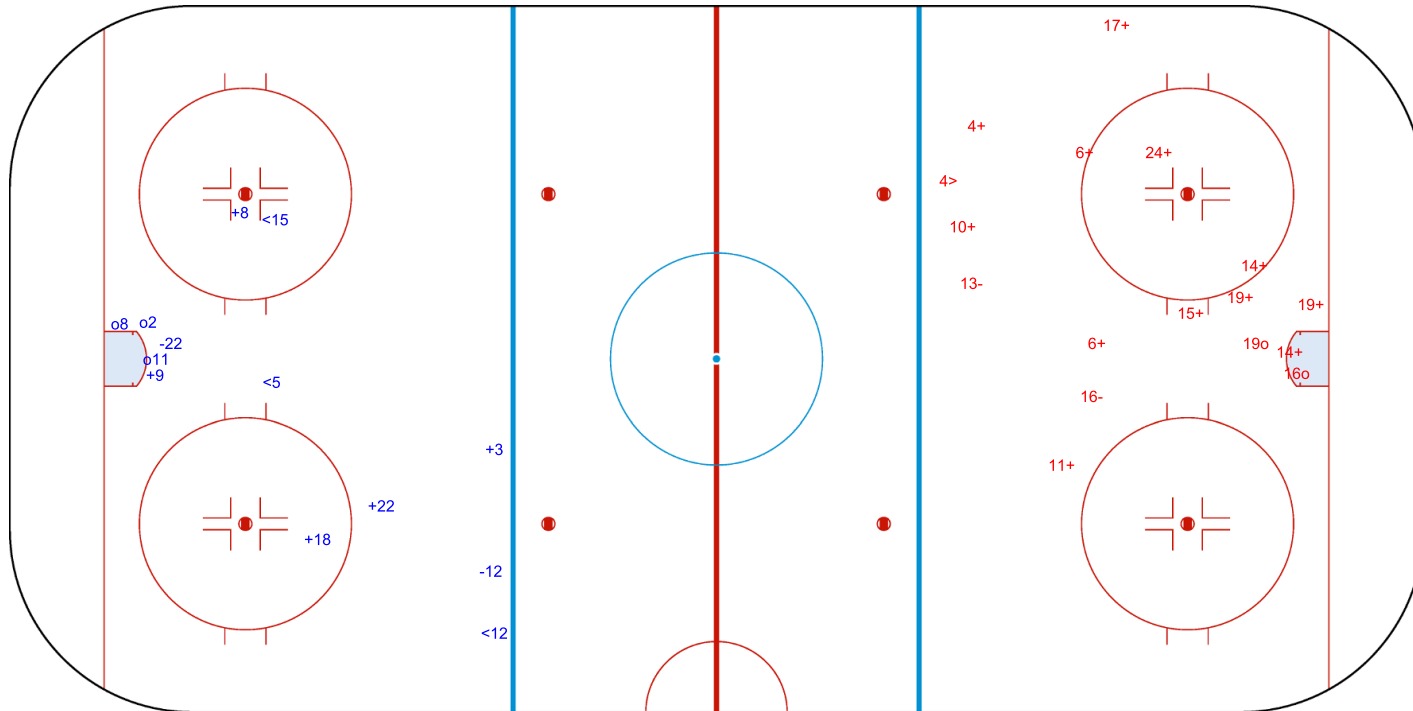

SHOT CHART  
CRO - ESP

Shots by CRO  
Goals (o): 3    SSG (+): 5  
SSP (<): 3    SPG (-): 2

GK 20 of ESP

ESP → 1st Period ← CRO

Shots by ESP  
Goals (o): 2    SSG (+): 12  
SSP (>): 1    SPG (-): 2

GK 20 of CRO

Shots by ESP  
Goals (o): 1    SSG (+): 11  
SSP (<): 2    SPG (-): 2

GK 20 of CRO

CRO → 2nd Period ← ESP

Shots by CRO  
Goals (o): 2    SSG (+): 6  
SSP (>): 1    SPG (-): 3

GK 20 of ESP

Shots by CRO

Goals (o): 4    SSG (+): 9  
SSP (-): 1    SPG (-): 1