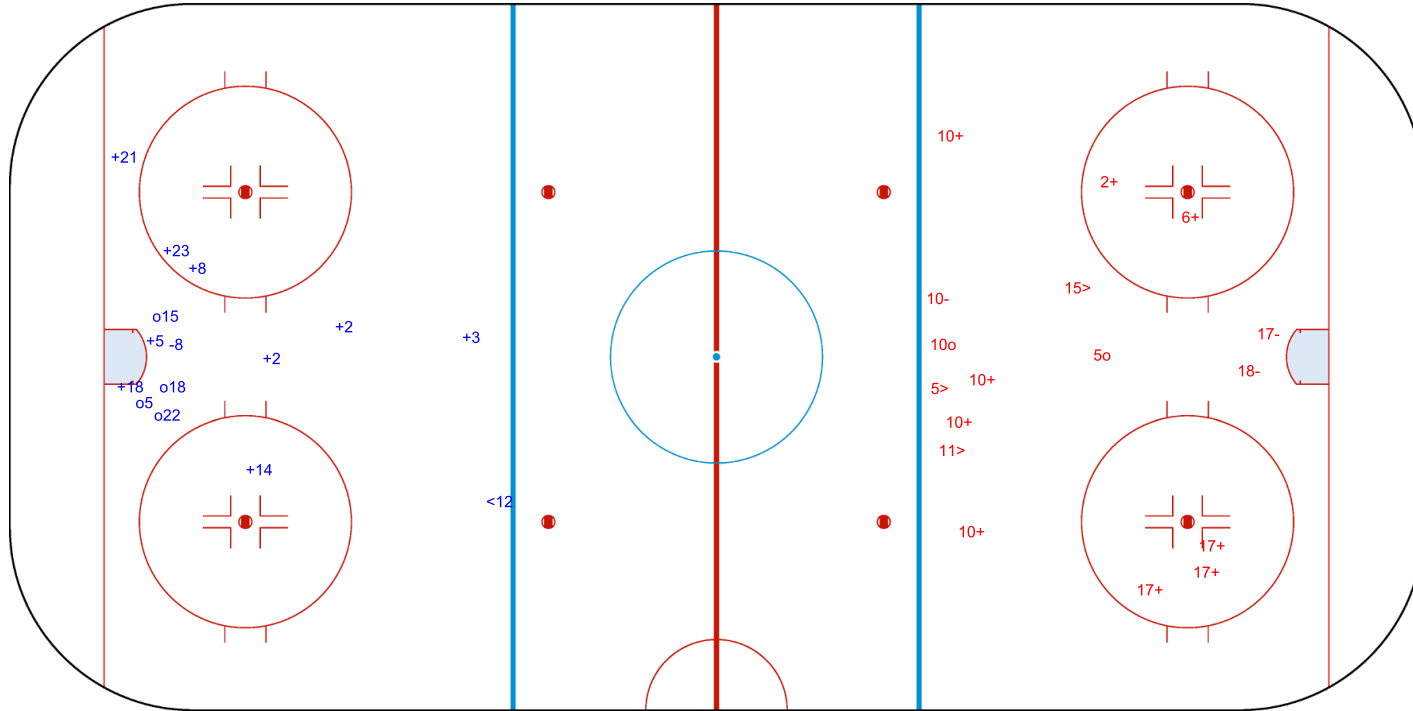

Shots by CRO

Goals (o): 4   SSG (+): 9
SSP (-): 1   SPG (-): 1

GK 1 of ESP

GK 20 of ESP

ESP → 3rd Period ← CRO

Shots by ESP

Goals (o): 2   SSG (+): 9
SSP (>): 3   SPG (-): 3

GK 20 of CRO

Legend:	GK Goalkeeper	SPG Shots past goal	SSG Shots saved by goalkeeper	SSP Shots saved by player