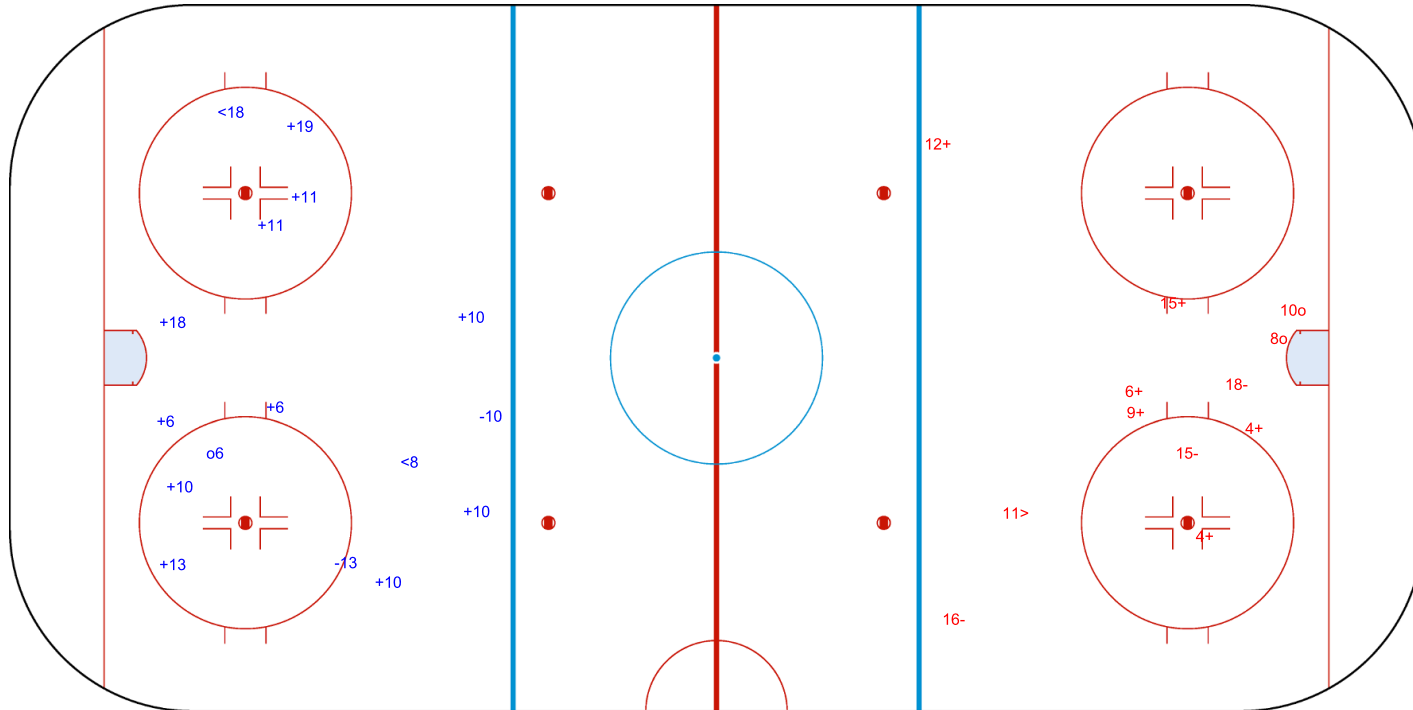

SHOT CHART  
CRO - ESP

Shots by CRO  
Goals (o): 3    SSG (+): 5  
SSP (<): 3    SPG (-): 2

GK 20 of ESP

ESP → 1st Period ← CRO

Shots by ESP  
Goals (o): 2    SSG (+): 12  
SSP (>): 1    SPG (-): 2

GK 20 of CRO

Shots by ESP  
Goals (o): 1    SSG (+): 11  
SSP (<): 2    SPG (-): 2

GK 20 of CRO

CRO → 2nd Period ← ESP

Shots by CRO  
Goals (o): 2    SSG (+): 6  
SSP (>): 1    SPG (-): 3

GK 20 of ESP

Shots by CRO

Goals (o): 4    SSG (+): 9  
SSP (-): 1    SPG (-): 1