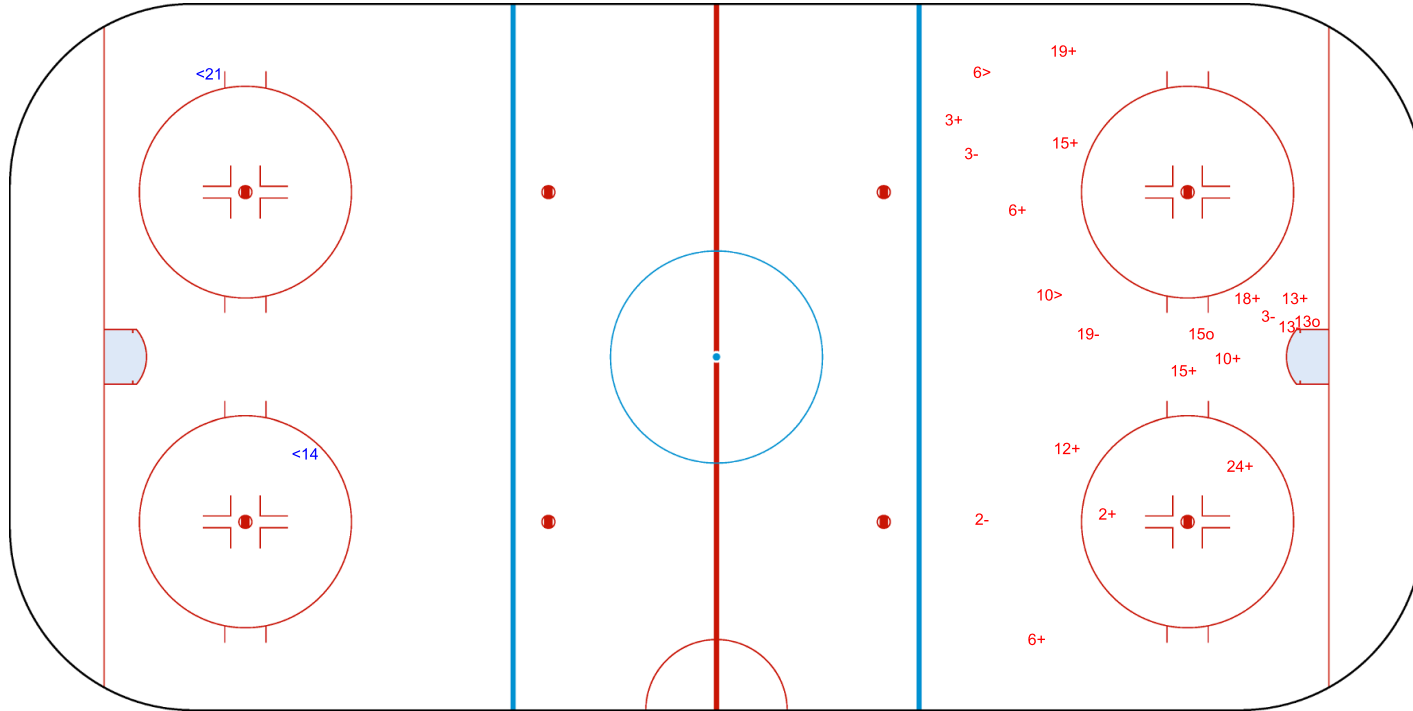

SHOT CHART
NED - GBR

Shots by NED
Goals (o): 0
SSG (+): 5
SSP (-): 0
SPG (-): 2

GK 20 of GBR

GBR → 1st Period ← NED

Shots by GBR
Goals (o): 1
SSG (+): 13
SSP (+): 1
SPG (-): 6

GK 1 of NED

Shots by GBR

Goals (o): 4 SSG (+): 15
SSP (<): 1 SPG (-): 2

GK 1 of NED

2nd Period

Shots by NED

Goals (o): 0 SSG (+): 6
SSP (>): 3 SPG (-): 2

GK 20 of GBR

Shots by NED
Goals (o): 0 SSG (+): 0
SSP (-): 2 SPG (-): 0

GK 20 of GBR

GBR → 3rd Period ← NED