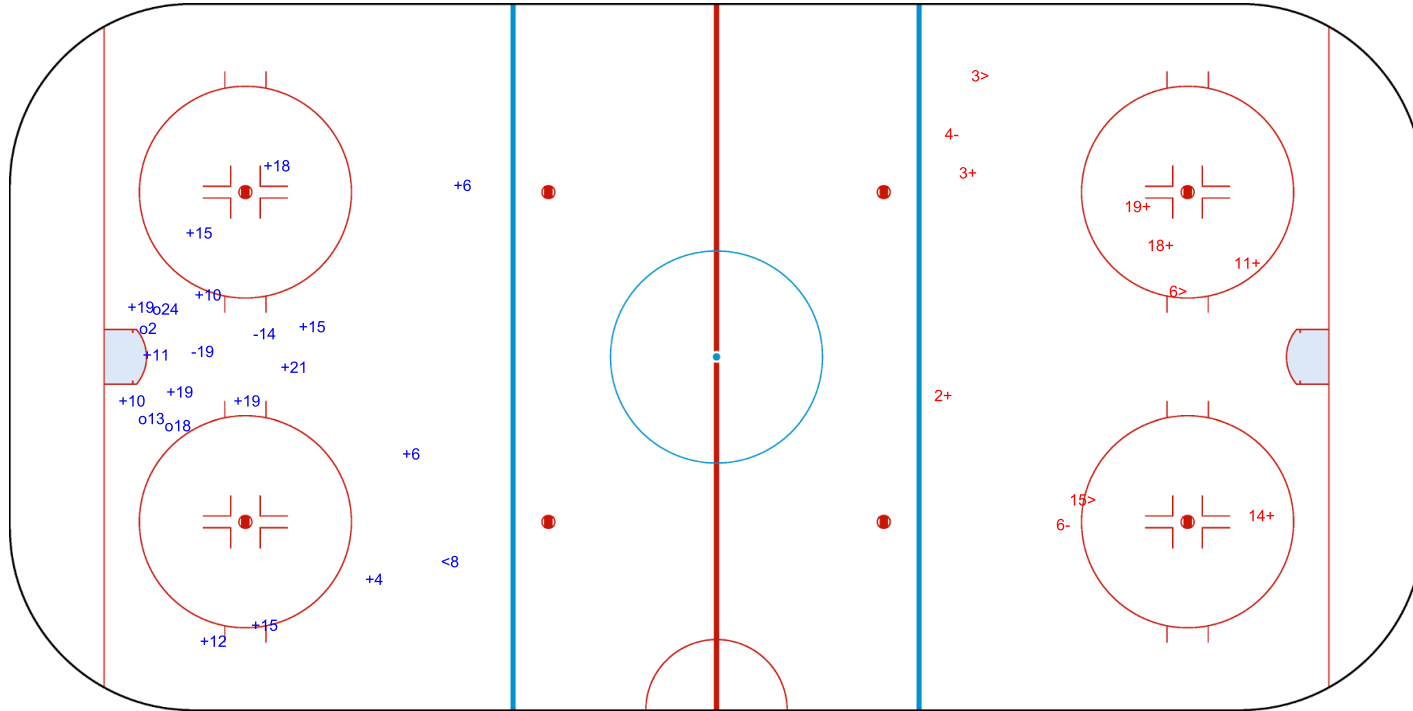

SHOT CHART
NED - GBR

Shots by NED
Goals (o): 0
SSG (+): 5
SSP (-): 0
SPG (-): 2

GK 20 of GBR

GBR → 1st Period ← NED

Shots by GBR
Goals (o): 1
SSG (+): 13
SSP (+): 1
SPG (-): 6

GK 1 of NED

Shots by GBR

Goals (o): 4 SSG (+): 15
SSP (<): 1 SPG (-): 2

GK 1 of NED

2nd Period

Shots by NED

Goals (o): 0 SSG (+): 6
SSP (>): 3 SPG (-): 2

GK 20 of GBR

Shots by NED
Goals (o): 0 SSG (+): 0
SSP (-): 2 SPG (-): 0

GK 20 of GBR

GBR → 3rd Period ← NED