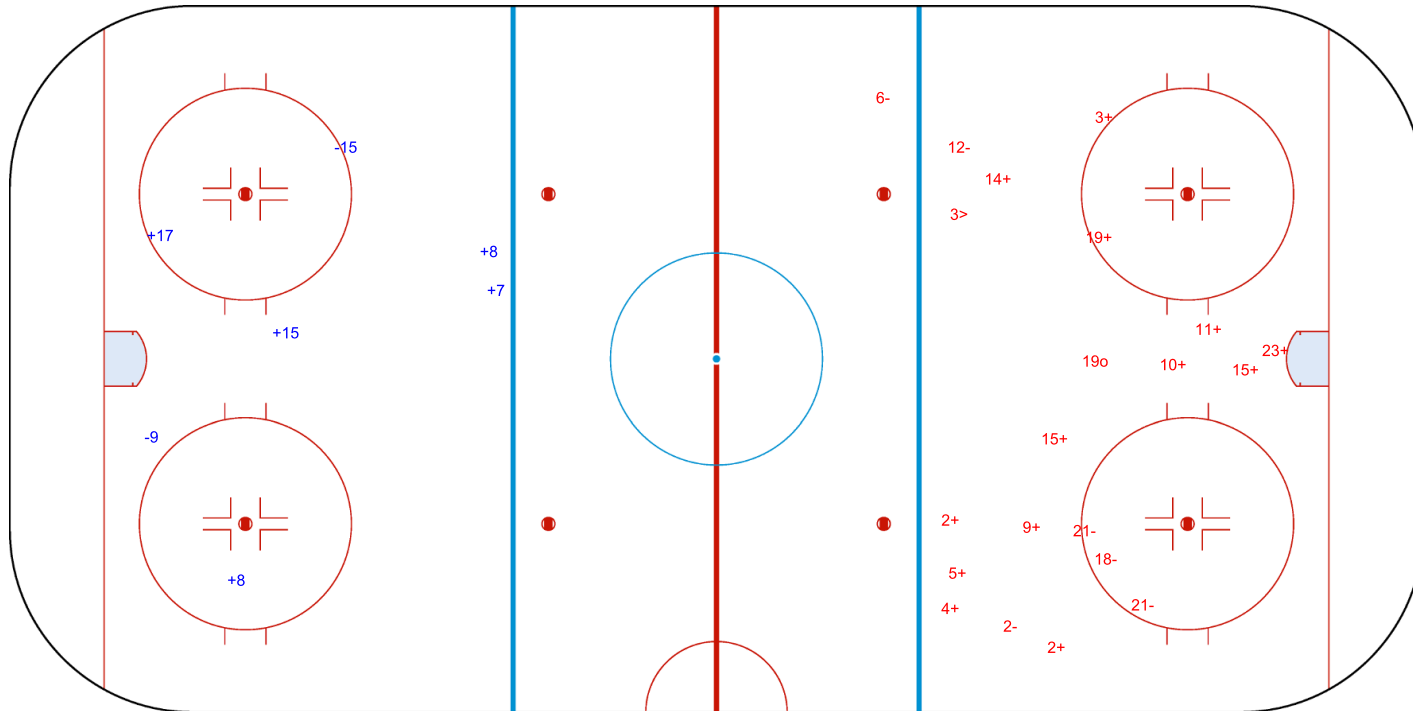

SHOT CHART
NED - GBR

Shots by NED
Goals (o): 0
SSG (+): 5
SSP (-): 0
SPG (-): 2

GK 20 of GBR

GBR → 1st Period ← NED

Shots by GBR
Goals (o): 1
SSG (+): 13
SSP (+): 1
SPG (-): 6

GK 1 of NED

Shots by GBR

Goals (o): 4 SSG (+): 15
SSP (<): 1 SPG (-): 2

GK 1 of NED

2nd Period

Shots by NED

Goals (o): 0 SSG (+): 6
SSP (>): 3 SPG (-): 2

GK 20 of GBR

Shots by NED
Goals (o): 0 SSG (+): 0
SSP (-): 2 SPG (-): 0

GK 20 of GBR

GBR → 3rd Period ← NED