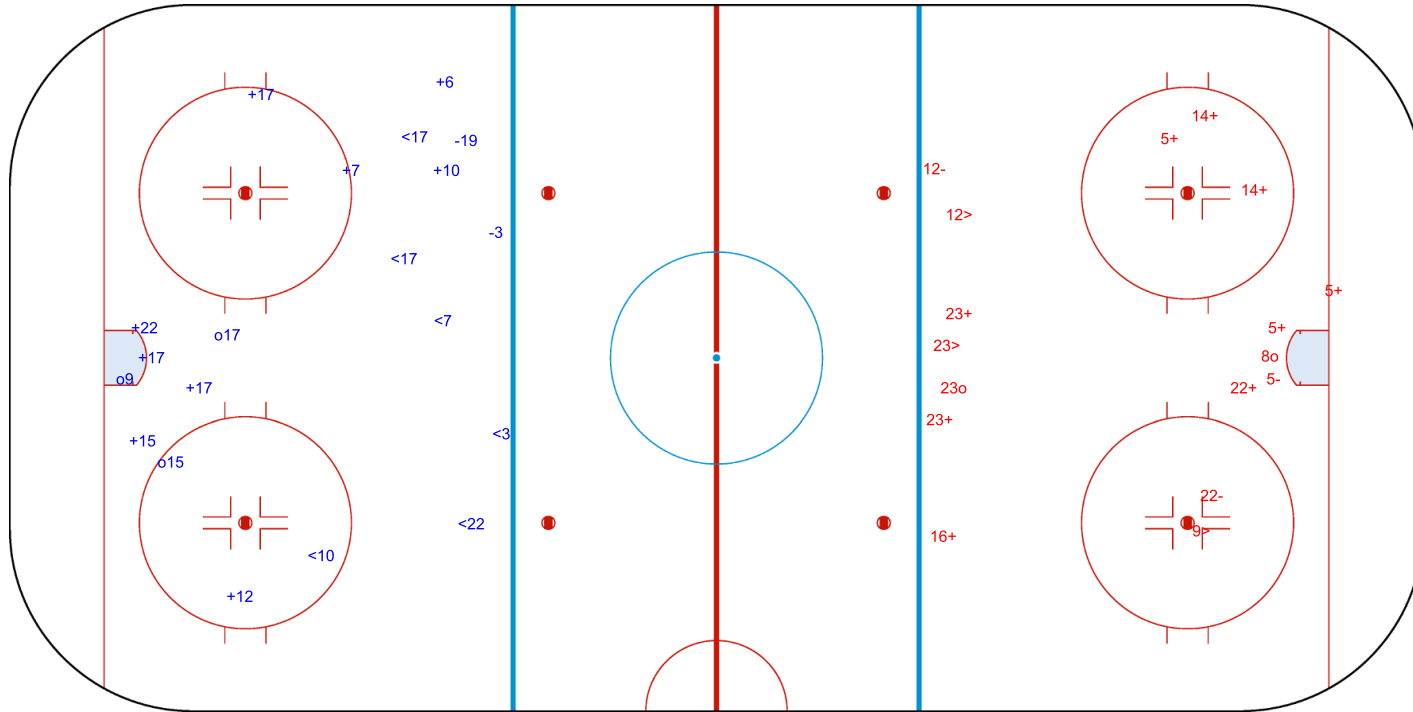

SHOT CHART
CRO - ROU

Shots by CRO
Goals (o): 2 SSG (+): 8
SSP (<): 4 SPG (-): 7

GK 1 of ROU

ROU → 1st Period ← CRO

Shots by ROU
Goals (o): 0 SSG (+): 7
SSP (>): 1 SPG (-): 1

GK 20 of CRO

Shots by ROU

Goals (o): 3 SSG (+): 9
SSP (<): 6 SPG (-): 2

GK 20 of CRO

2nd Period

Shots by CRO

Goals (o): 2 SSG (+): 9
SSP (>): 3 SPG (-): 3

GK 1 of ROU

Shots by CRO

Goals (o): 1 SSG (+): 7
SSP (<): 4 SPG (-): 5

GK 1 of ROU