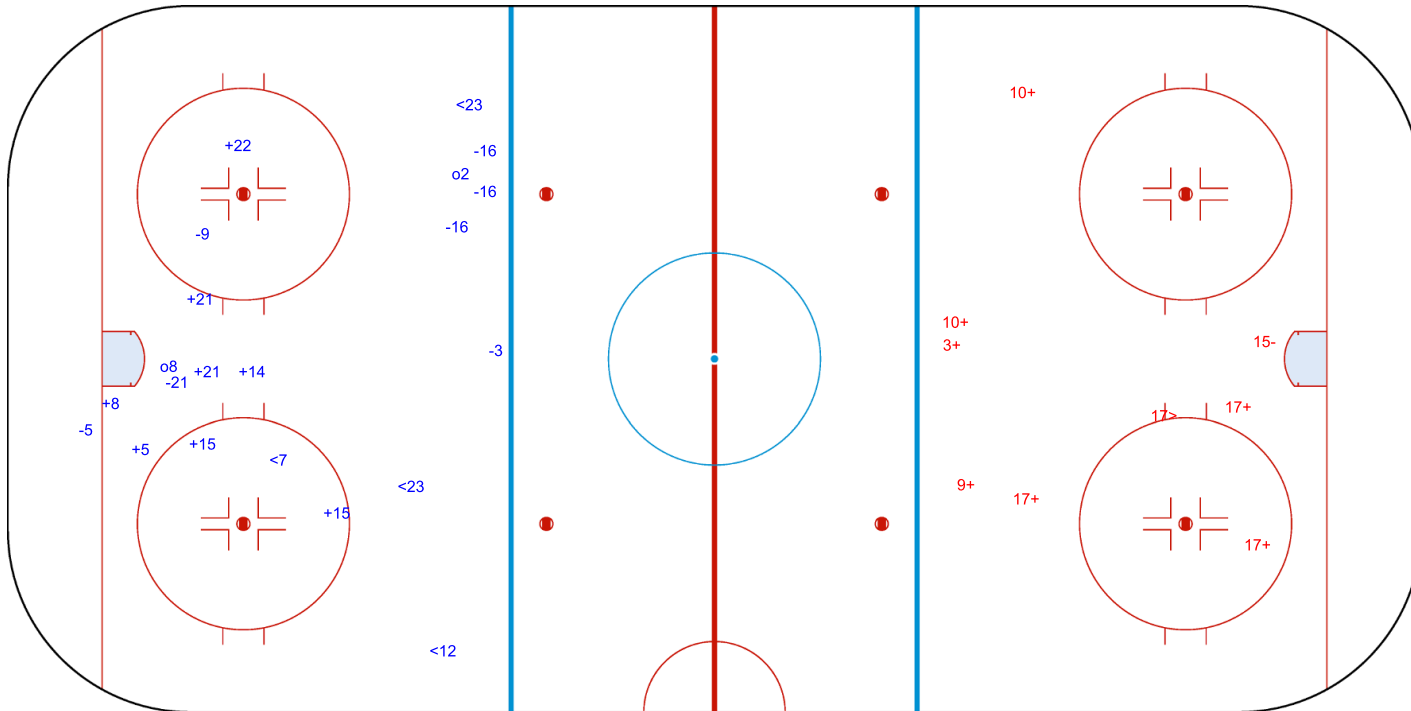

SHOT CHART
CRO - ROU

Shots by CRO
Goals (o): 2 SSG (+): 8
SSP (<): 4 SPG (-): 7

GK 1 of ROU

ROU → 1st Period ← CRO

Shots by ROU
Goals (o): 0 SSG (+): 7
SSP (>): 1 SPG (-): 1

GK 20 of CRO

Shots by ROU

Goals (o): 3 SSG (+): 9
SSP (<): 6 SPG (-): 2

GK 20 of CRO

2nd Period

Shots by CRO

Goals (o): 2 SSG (+): 9
SSP (>): 3 SPG (-): 3

GK 1 of ROU

Shots by CRO

Goals (o): 1 SSG (+): 7
SSP (<): 4 SPG (-): 5

GK 1 of ROU