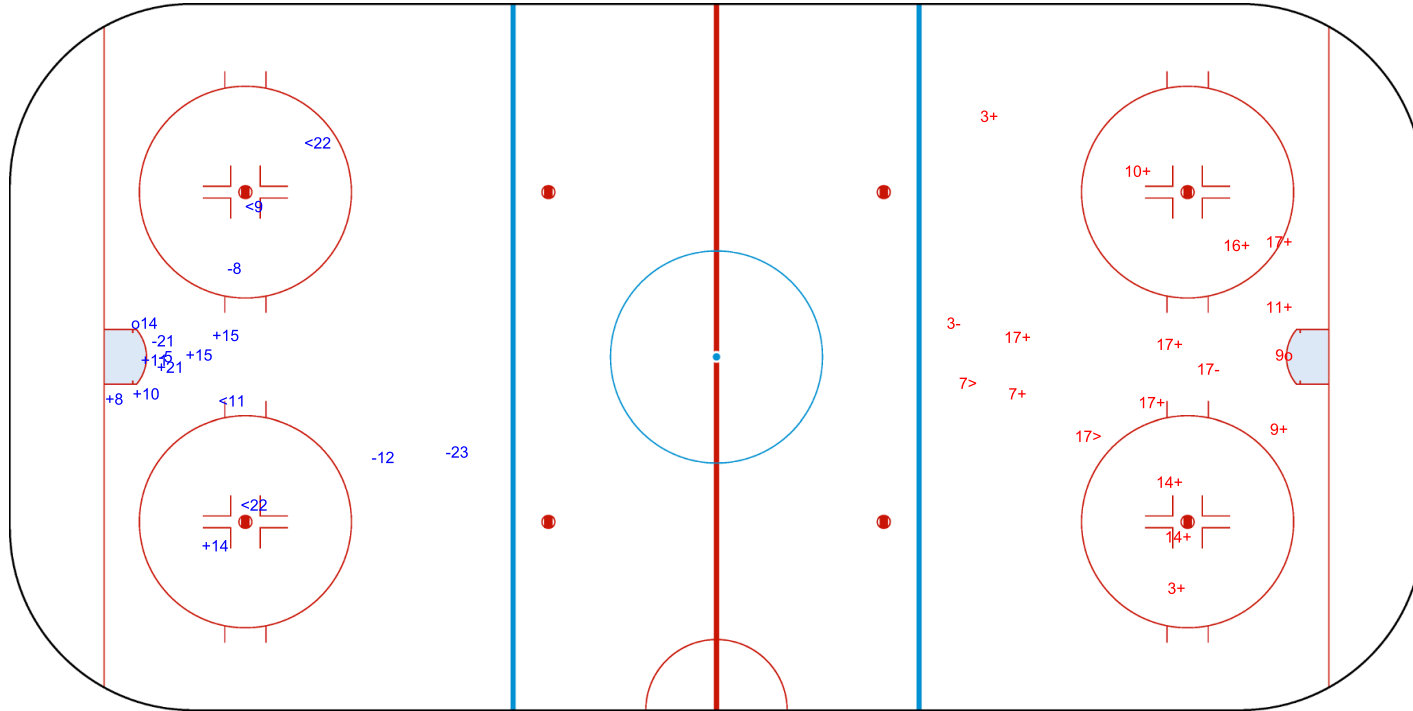

Shots by CRO

Goals (o): 1   SSG (+): 7
SSP (<): 4   SPG (-): 5

GK 1 of ROU

ROU → 3rd Period ← CRO

Shots by ROU

Goals (o): 1   SSG (+): 13
SSP (>): 2   SPG (-): 2

GK 20 of CRO

Legend:	
GK	Goalkeeper
SPG	Shots past goal
SSG	Shots saved by goalkeeper
SSP	Shots saved by player