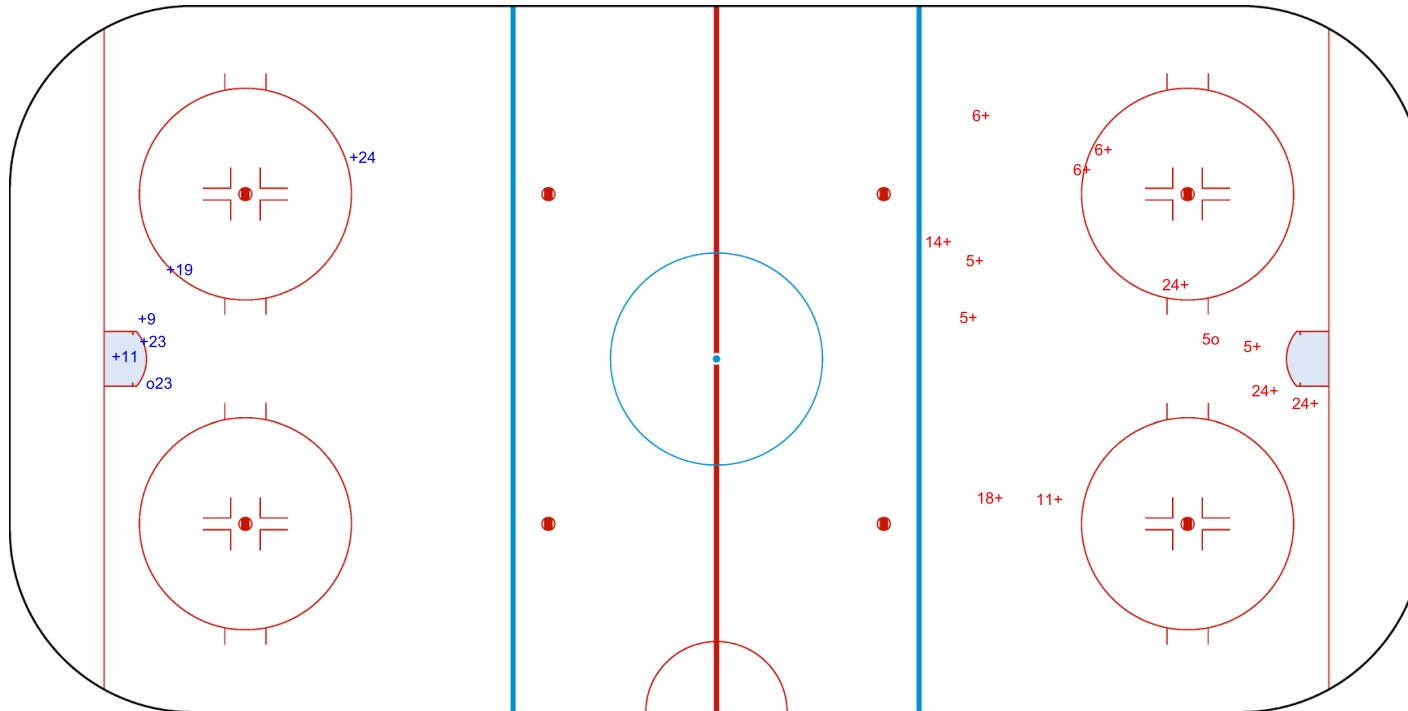

SHOT CHART

BEL - CHN

1st Period

Shots by CHN

Goals (o): 1 SSG (+): 5
SSP (<): 0 SPG (-): 0

GK 1 of BEL

Shots by BEL

Goals (o): 1 SSG (+): 12
SSP (>): 0 SPG (-): 0

GK 2 of CHN

INTERNATIONAL
ICE HOCKEY
FEDERATION

Shots by BEL
Goals (o): 1
SSP (<): 0
SSG (+): 12
SPG (-): 0

CHN → 2nd Period ← BEL

Shots by CHN
Goals (o): 1
SSP (>): 0
SSG (+): 6
SPG (-): 0

GK 2 of CHN

GK 1 of BEL